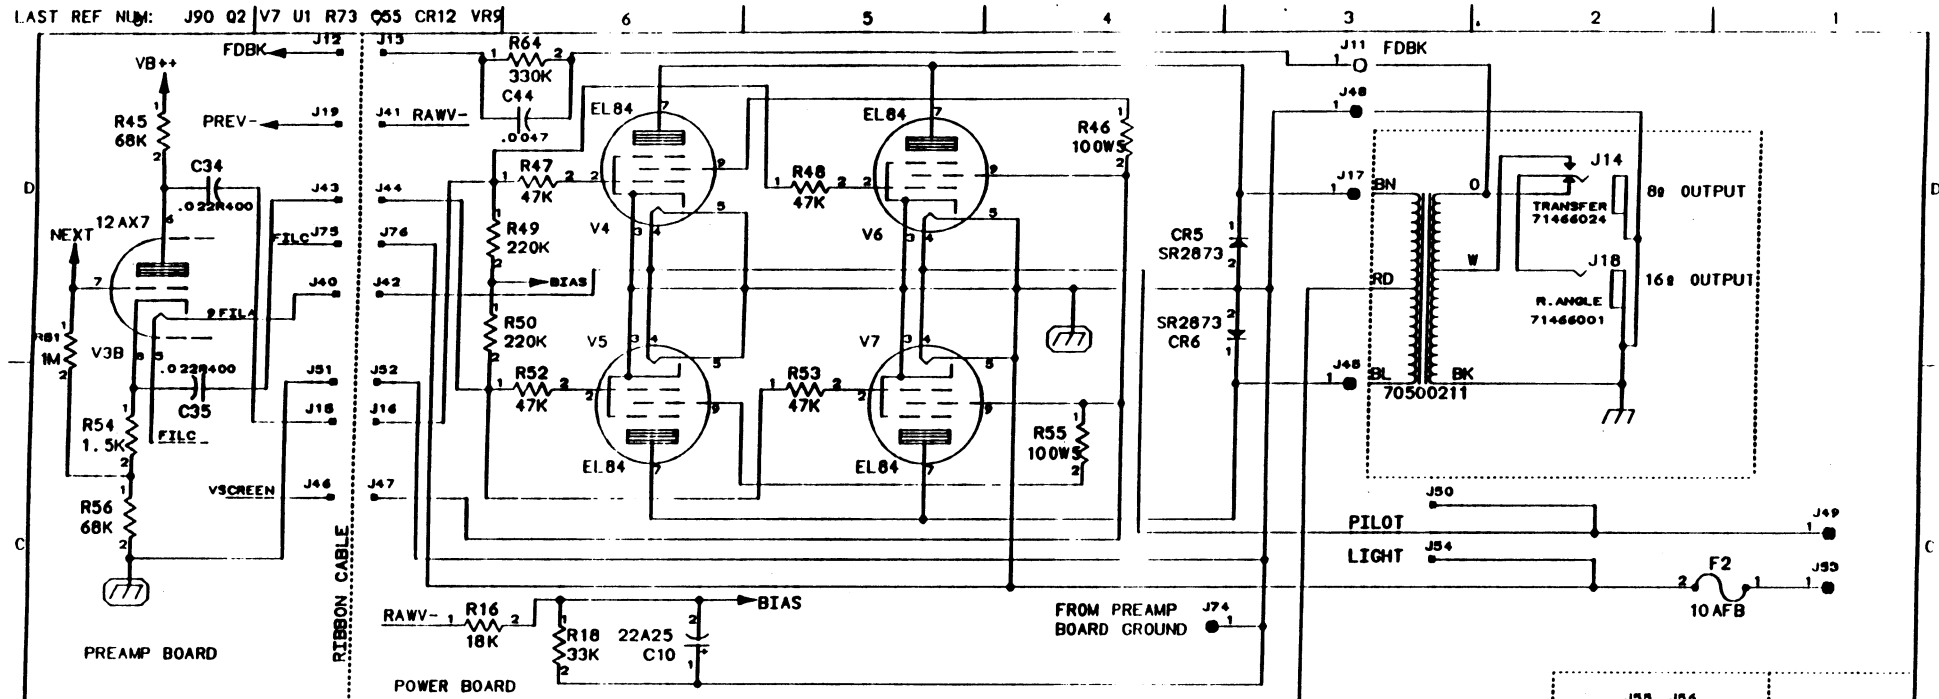

NOTE: USE SHIELDED CABLE.

PREAMP BOARD  
MAIN BOARD

PEAVEY ELECTRONICS CORP.  
711 A STREET  
MERIDIAN, MISSISSIPPI 39301

TITLE CLASSIC 50 w/Effects and Blues Classic

SIZE	CODE	NUMBER	REV
B		CB #98851541	
PRINT		P9200165	
DATE	29-MAR-93	SHEET	1 OF 3

PEAVEY ELECTRONICS CORP.  
 711 A STREET  
 MERIDIAN, MISSISSIPPI 39301

TITLE CLASSIC 50 w/Effects and Blues Classic

SIZE	CODE	NUMBER	CB#98851541	REV
B			P9200165	
DATE	29-MAR-93	SHEET		2 OF 2