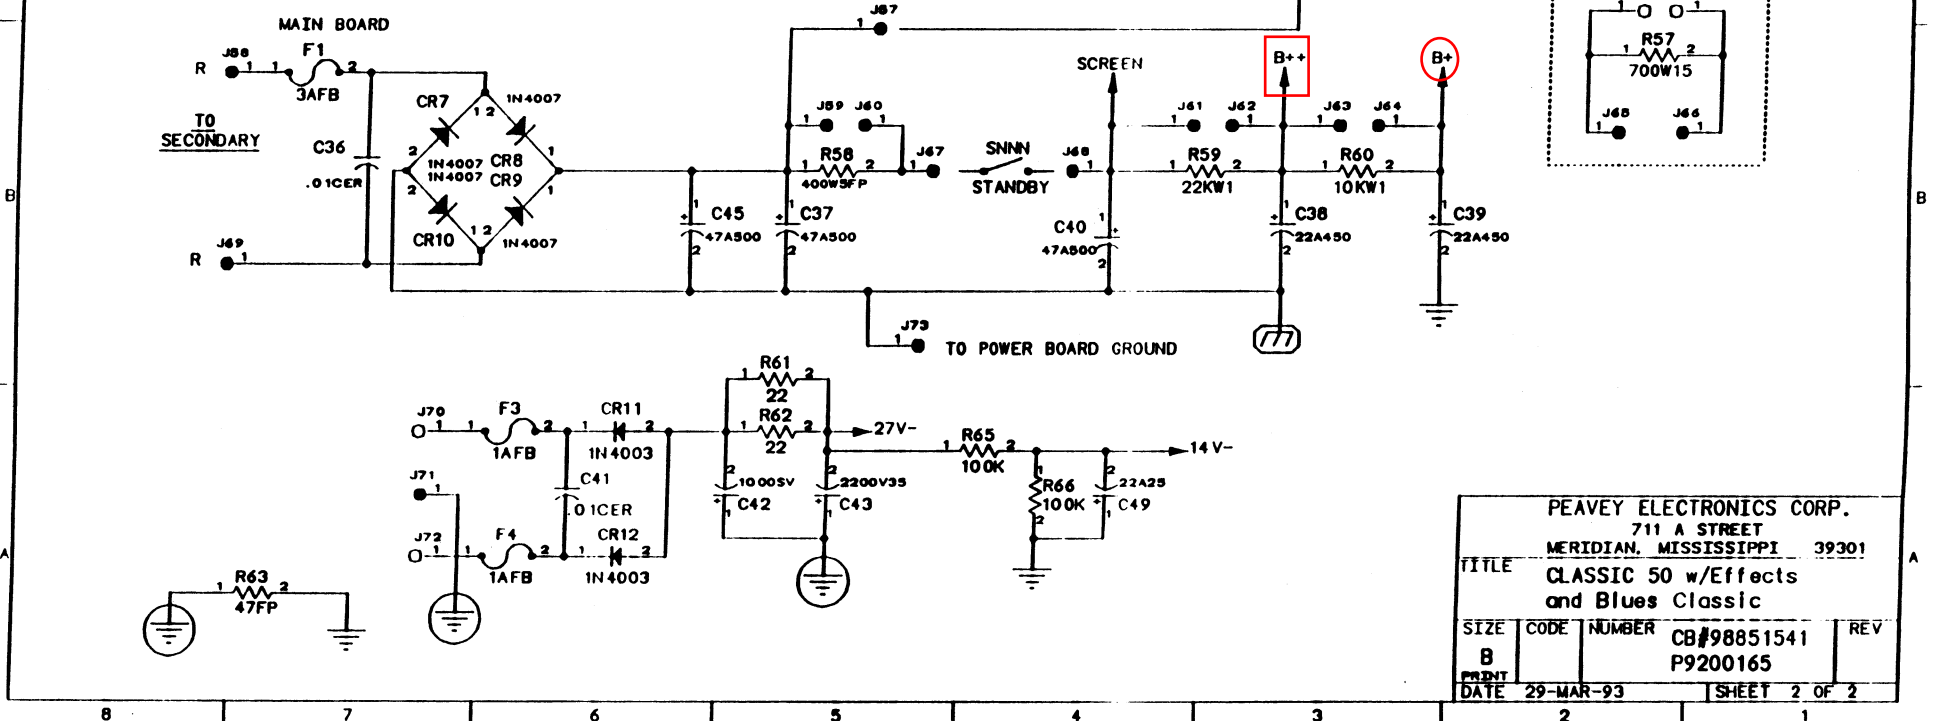

NOTE: USE SHIELDED CABLE.

PREAMP BOARD  
MAIN BOARD

PEAVEY ELECTRONICS CORP.  
711 A STREET  
MERIDIAN, MISSISSIPPI 39301

TITLE CLASSIC 50 w/Effects and Blues Classic

SIZE	CODE	NUMBER	REV
B		CB #98851541	
PRINT		P9200165	
DATE	29-MAR-93	SHEET	1 OF 3

PEAVEY ELECTRONICS CORP.  
 711 A STREET  
 MERIDIAN, MISSISSIPPI 39301

TITLE CLASSIC 50 w/Effects and Blues Classic

SIZE	CODE	NUMBER	CB#98851541	REV
B			P9200165	
DATE	29-MAR-93	SHEET		2 OF 2