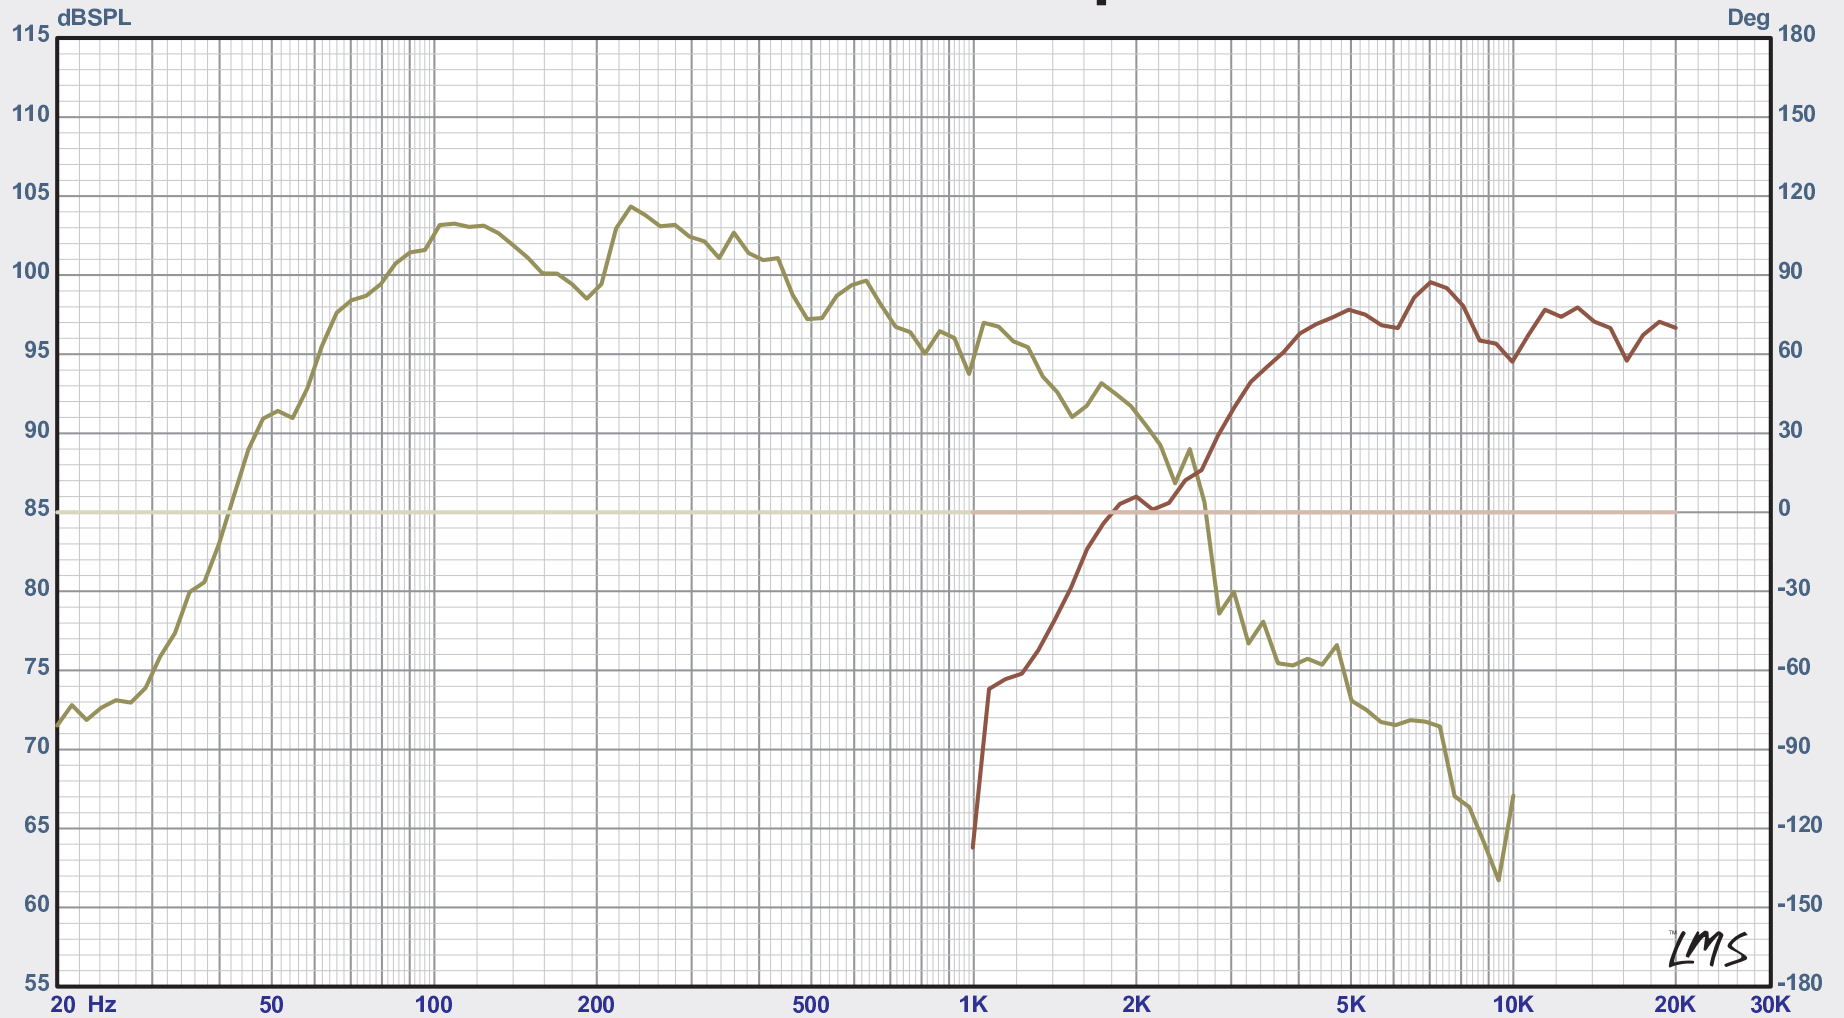

# SPL vs Freq

Map  
 — 88: Sweep  
 — 89: Sweep

Notes

---

---

---

Data Measured: Jun 11, 2008 Wed 3:44 pm

---

---

---

Data Measured: Jun 11, 2008 Wed 3:46 pm