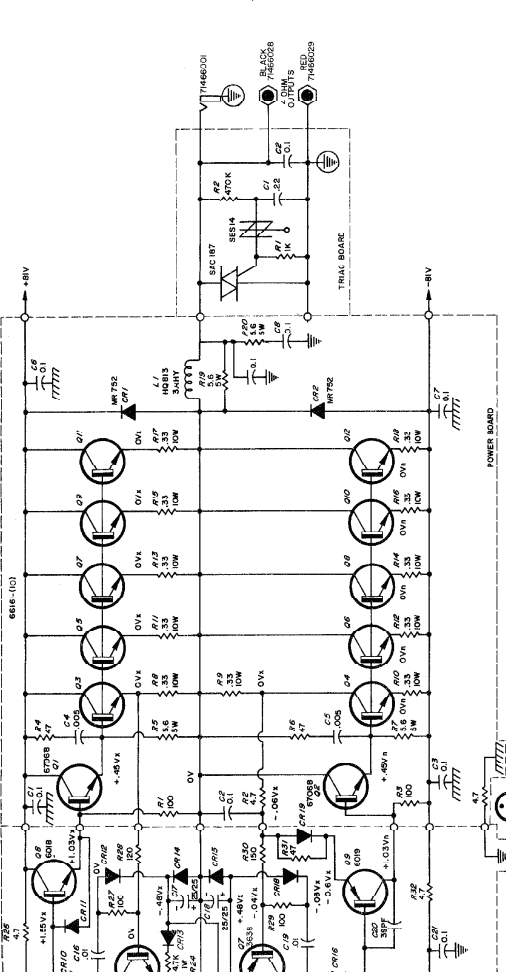

CS-800™ STEREO POWER AMPLIFIER
 "B" SERIES

TRANSISTOR CROSS REFERENCE

- 953 - 2N3638
- 761 - 2N3639
- 690 - 2N3640
- 3642 - 2N3641
- 3638 - 2N3642
- 7204 - 2N3643
- 6008 - MFS-160
- 6009 - MFS-340
- 6508 - 2N3644
- 6509 - 2N3645
- SAC-1A - MFS-462
- 15B96 - MFS-462
- SC237E - TL71

NOTE:
 ALL RESISTORS 1/2W UNLESS NOTED
 ALL CAPACITORS 50V UNLESS NOTED
 ALL DIODES 1N4148 UNLESS NOTED
 ALL VOLTAGE MEASUREMENTS ARE REFERENCED
 TO GROUND UNLESS THE FOLLOWING SYMBOL
 IS INCLUDED: (1) NEG. SUPPLY (2) OUTPUT

FROM BRIDGE OUT OF CHANNEL A

SCHEMATIC SHOWN FOR CHANNEL B, CHANNEL A IS IDENTICAL

TO OUTPUT OF CHANNEL B