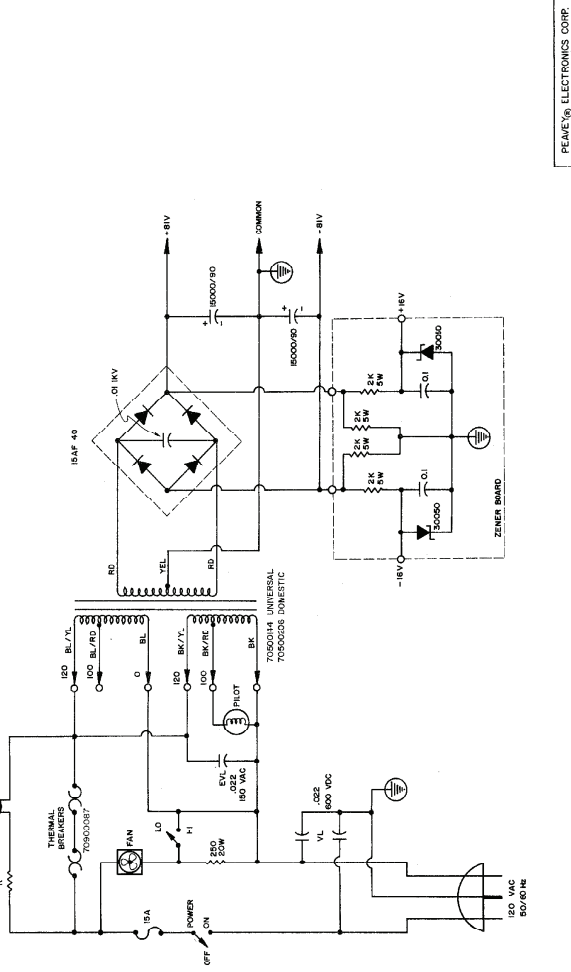

CS-800™ STEREO POWER AMPLIFIER
 "B" SERIES

TRANSISTOR CROSS REFERENCE

- 953 - 2N3638
- 761 - 2N3639
- 690 - 2N3640
- 3642 - 2N3641
- 3638 - 2N3642
- 7204 - 2N3643
- 6008 - MFS-160
- 6009 - MFS-340
- 6508 - 2N3644
- 6509 - 2N3645
- SAC-1A - MFS-462
- 15B96 - MFS-462
- SC237E - TL71

NOTE:
 ALL RESISTORS 1/2W UNLESS NOTED
 ALL CAPACITORS 50V UNLESS NOTED
 ALL DIODES 1N4148 UNLESS NOTED
 ALL VOLTAGE MEASUREMENTS ARE REFERENCED
 TO GROUND UNLESS THE FOLLOWING SYMBOL
 IS INCLUDED: (1) NEG. SUPPLY (2) OUTPUT

FROM BRIDGE OUT OF CHANNEL A

SCHEMATIC SHOWN FOR CHANNEL B, CHANNEL A IS IDENTICAL

TO OUTPUT OF CHANNEL B