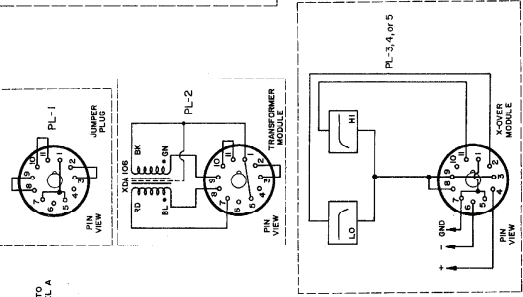

CS-800™ STEREO POWER AMPLIFIER
 "B" SERIES

TRANSISTOR CROSS REFERENCE

- 953 - 2N3638
- 761 - 2N3639
- 690 - 2N3640
- 3642 - 2N3641
- 3638 - 2N3642
- 7204 - 2N3643
- 6008 - MFS-160
- 6009 - MFS-340
- 6508 - 2N3644
- 6509 - 2N3645
- SAC-1A - MFS-462
- 15B96 - MFS-462
- SC237E - TL71

NOTE:
 ALL RESISTORS 1/2W UNLESS NOTED
 ALL CAPACITORS 50V UNLESS NOTED
 ALL DIODES 1N4148 UNLESS NOTED
 ALL VOLTAGE MEASUREMENTS ARE REFERENCED
 TO GROUND UNLESS THE FOLLOWING SYMBOL
 IS INCLUDED: (1) NEG. SUPPLY (2) OUTPUT

FROM BRIDGE OUT OF CHANNEL A

SCHEMATIC SHOWN FOR CHANNEL B, CHANNEL A IS IDENTICAL

TO OUTPUT OF CHANNEL B