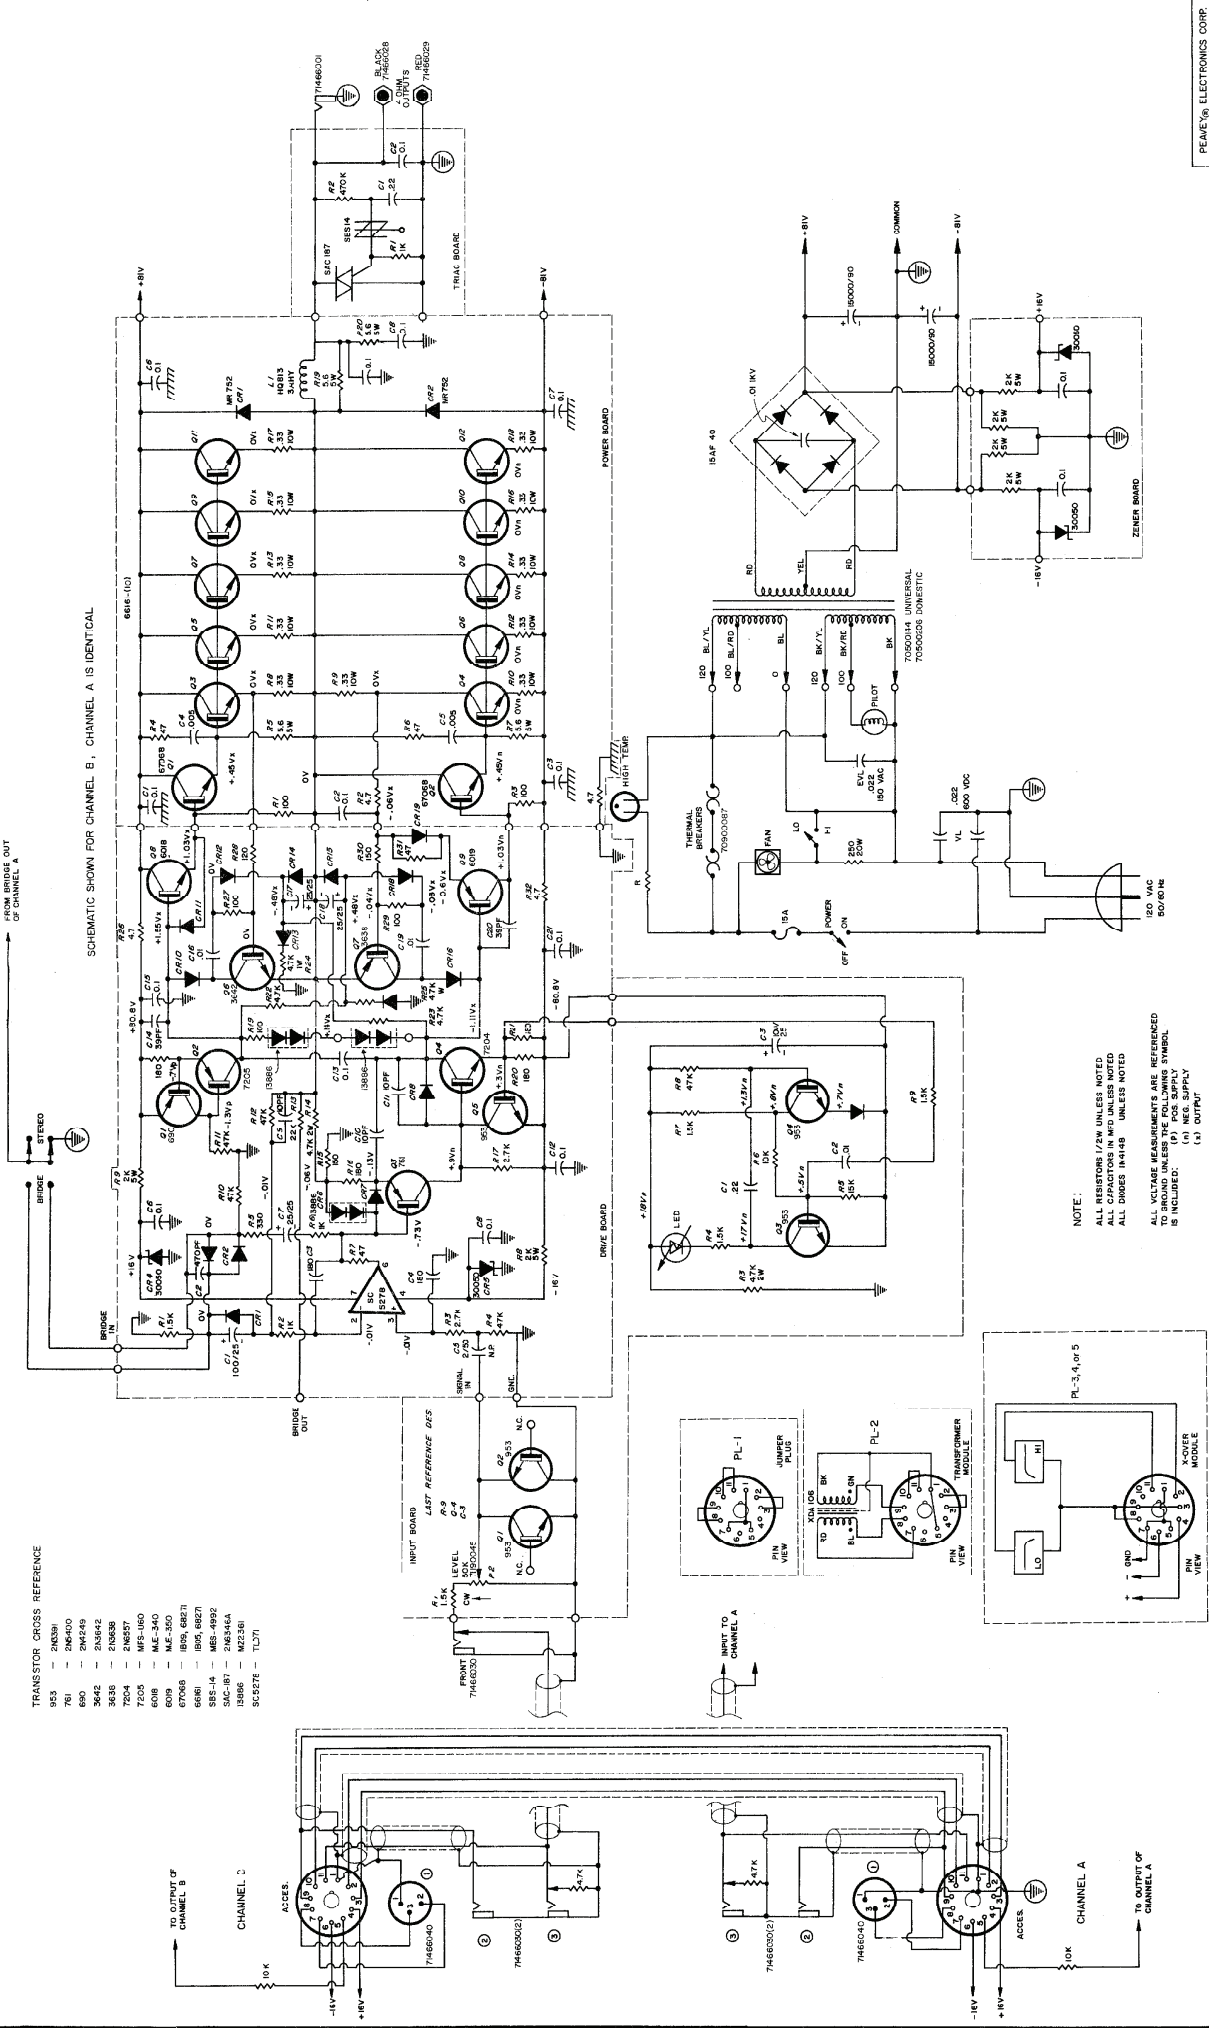

CS-800™ STEREO POWER AMPLIFIER
 "B" SERIES

TRANSISTOR CROSS REFERENCE

- 953 - 2N3638
- 761 - 2N3639
- 690 - 2N3640
- 3642 - 2N3641
- 3638 - 2N3642
- 7204 - 2N3643
- 6008 - MFS-160
- 6009 - MFS-340
- 6508 - 2N3644
- 6509 - 2N3645
- SAC-1A - MFS-462
- 15B96 - MFS-462
- SC237E - TL71

NOTE:
 ALL RESISTORS 1/2W UNLESS NOTED
 ALL CAPACITORS 50V UNLESS NOTED
 ALL DIODES 1N4148 UNLESS NOTED
 ALL VOLTAGE MEASUREMENTS ARE REFERENCED
 TO GROUND UNLESS THE FOLLOWING SYMBOL
 IS INCLUDED: (1) NEG. SUPPLY (2) OUTPUT

FROM BRIDGE OUT OF CHANNEL A

SCHEMATIC SHOWN FOR CHANNEL B, CHANNEL A IS IDENTICAL

TO OUTPUT OF CHANNEL B