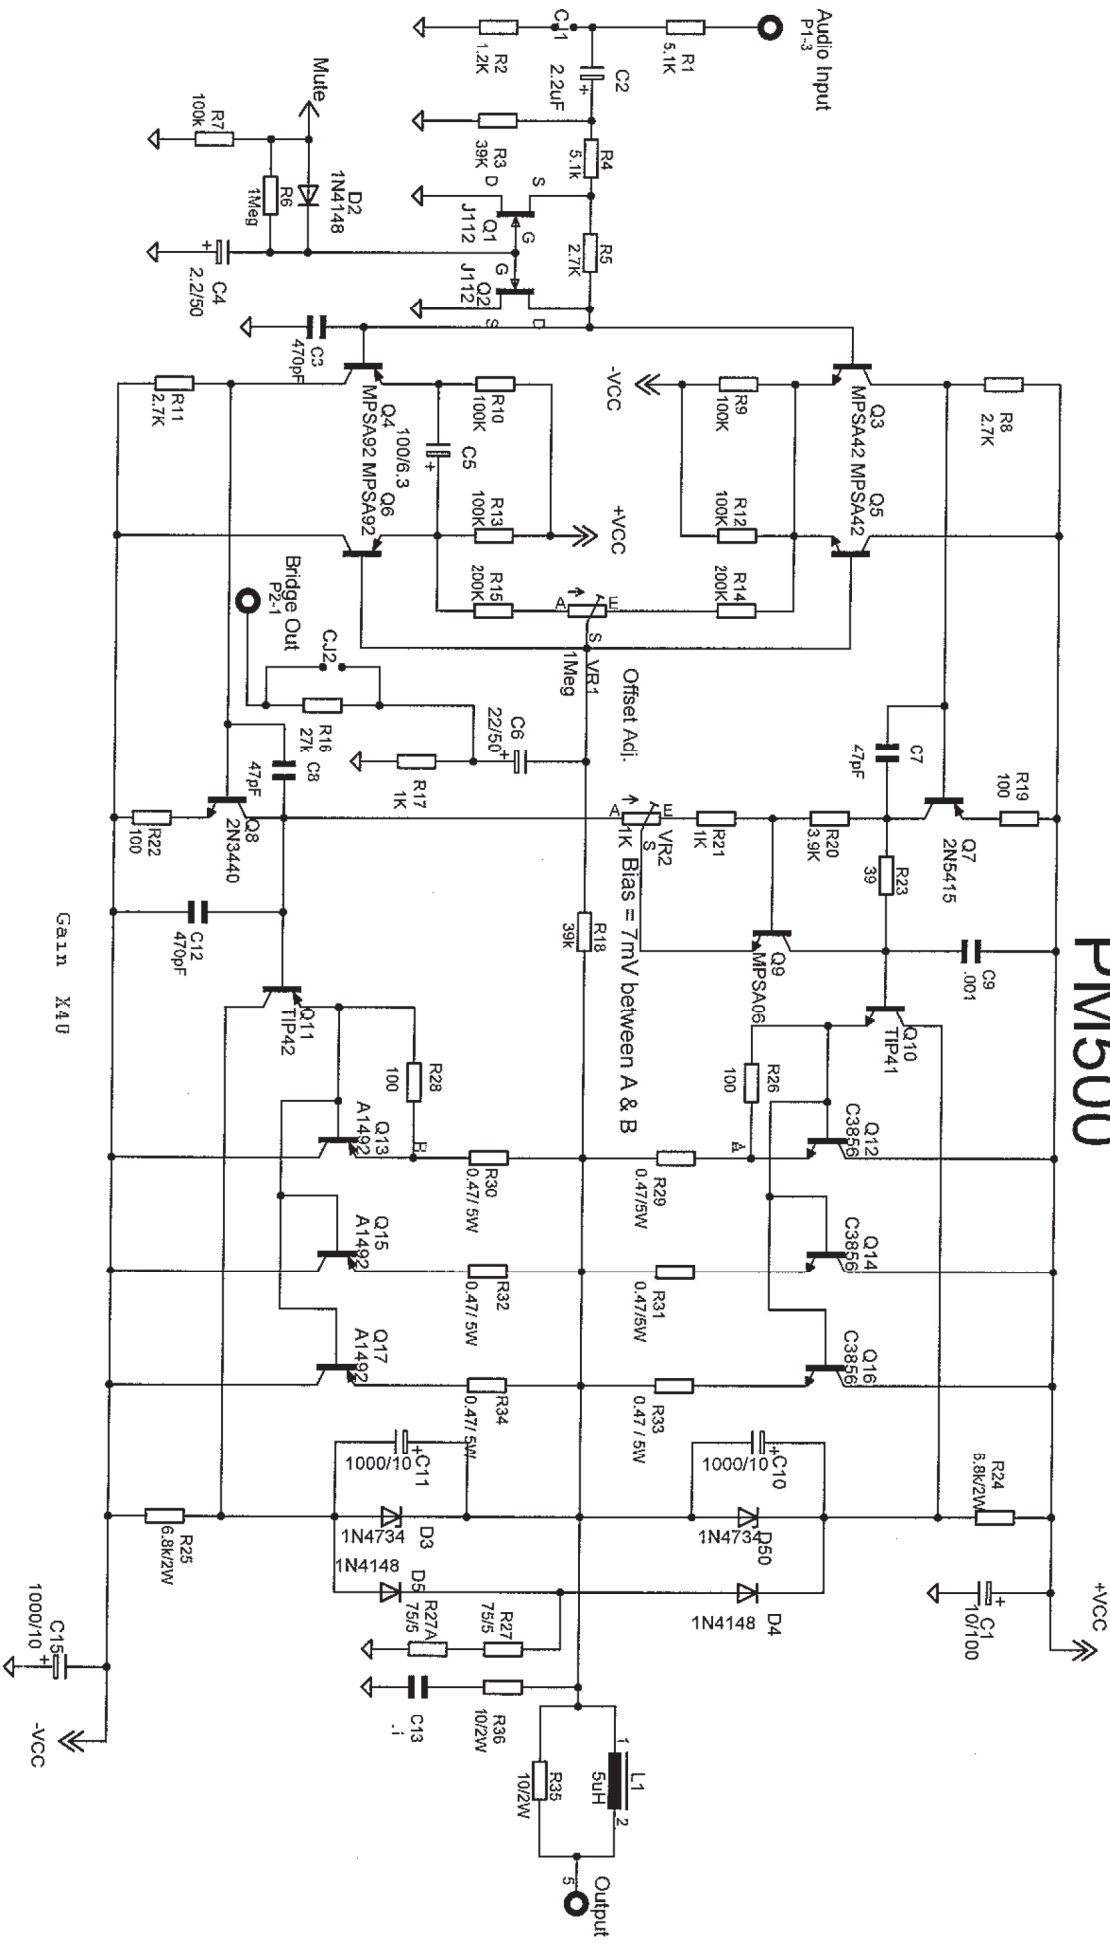

WT800C

WT800C Limiter

WT800C Power Supply

PM500

Gain X40