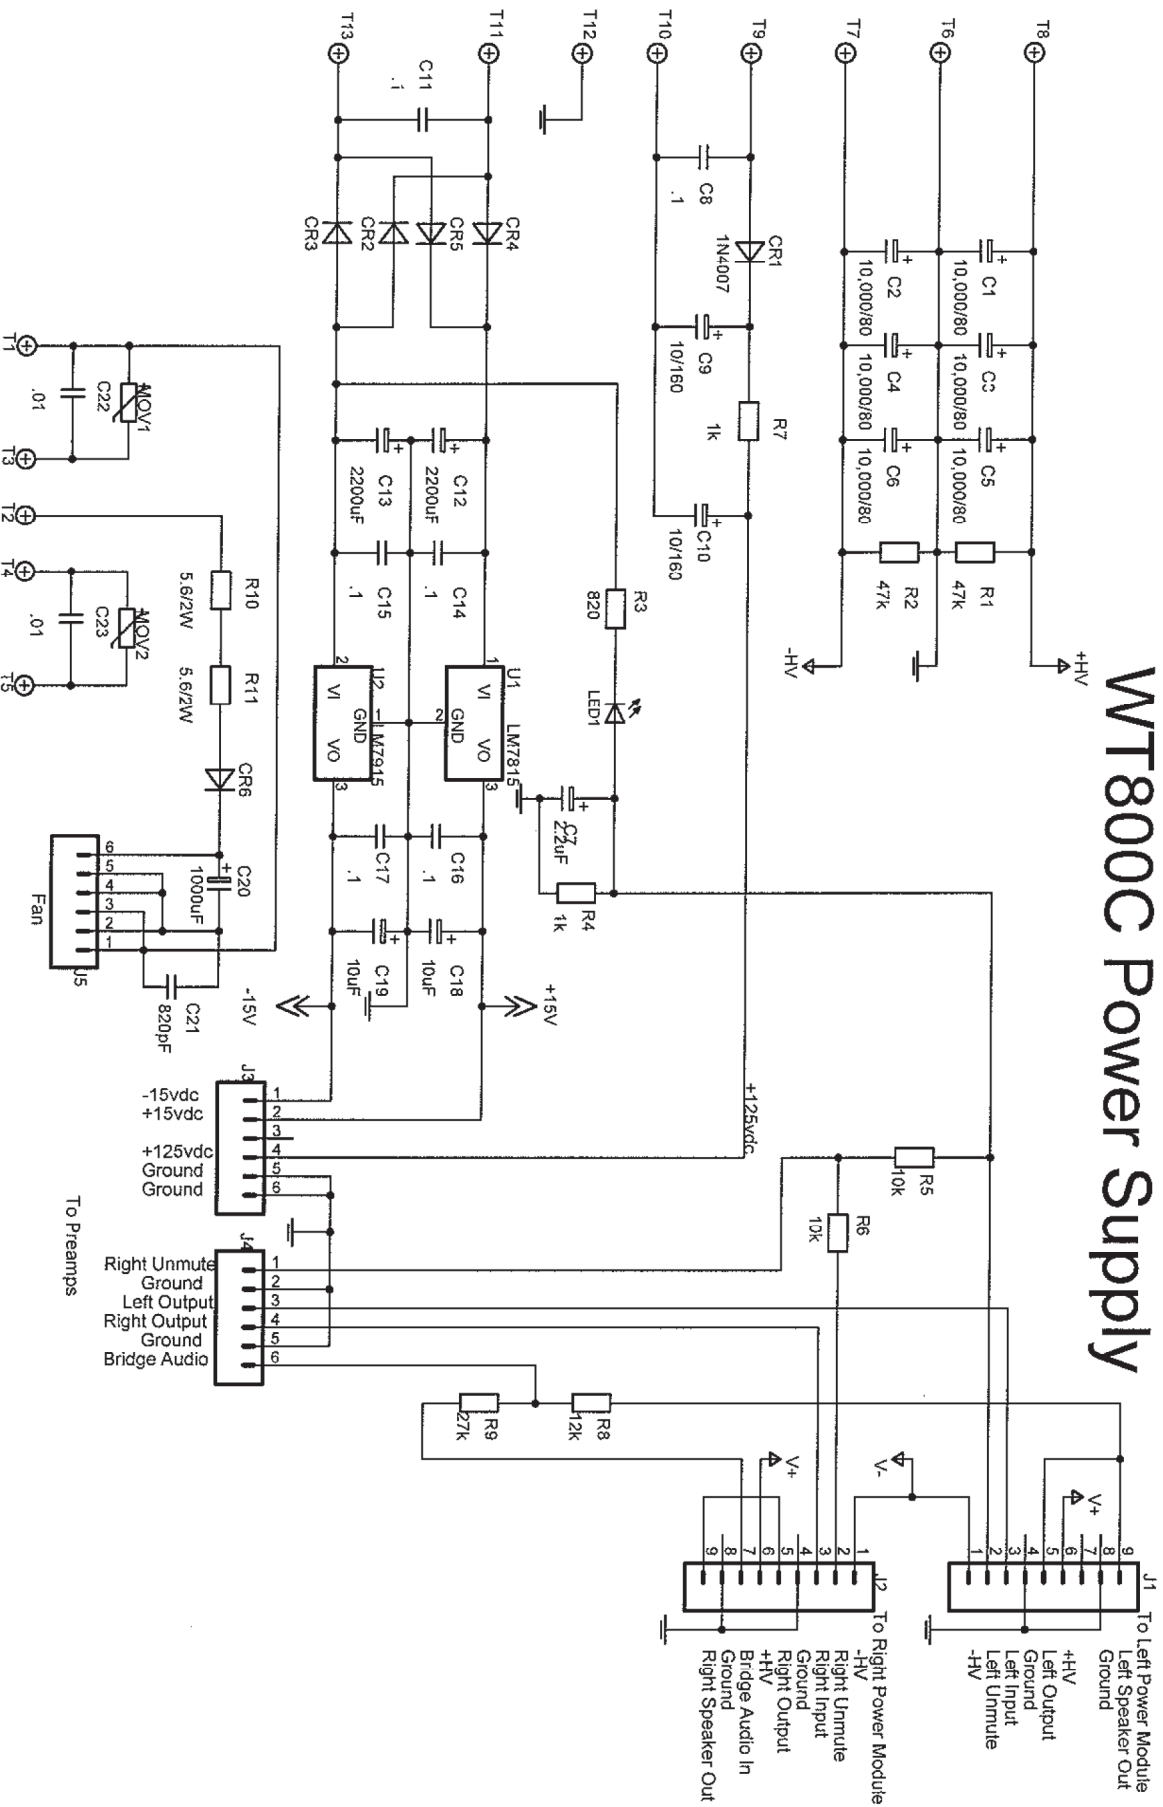

WT800C

WT800C Limiter

WT800C Power Supply

PM500

Gain X40