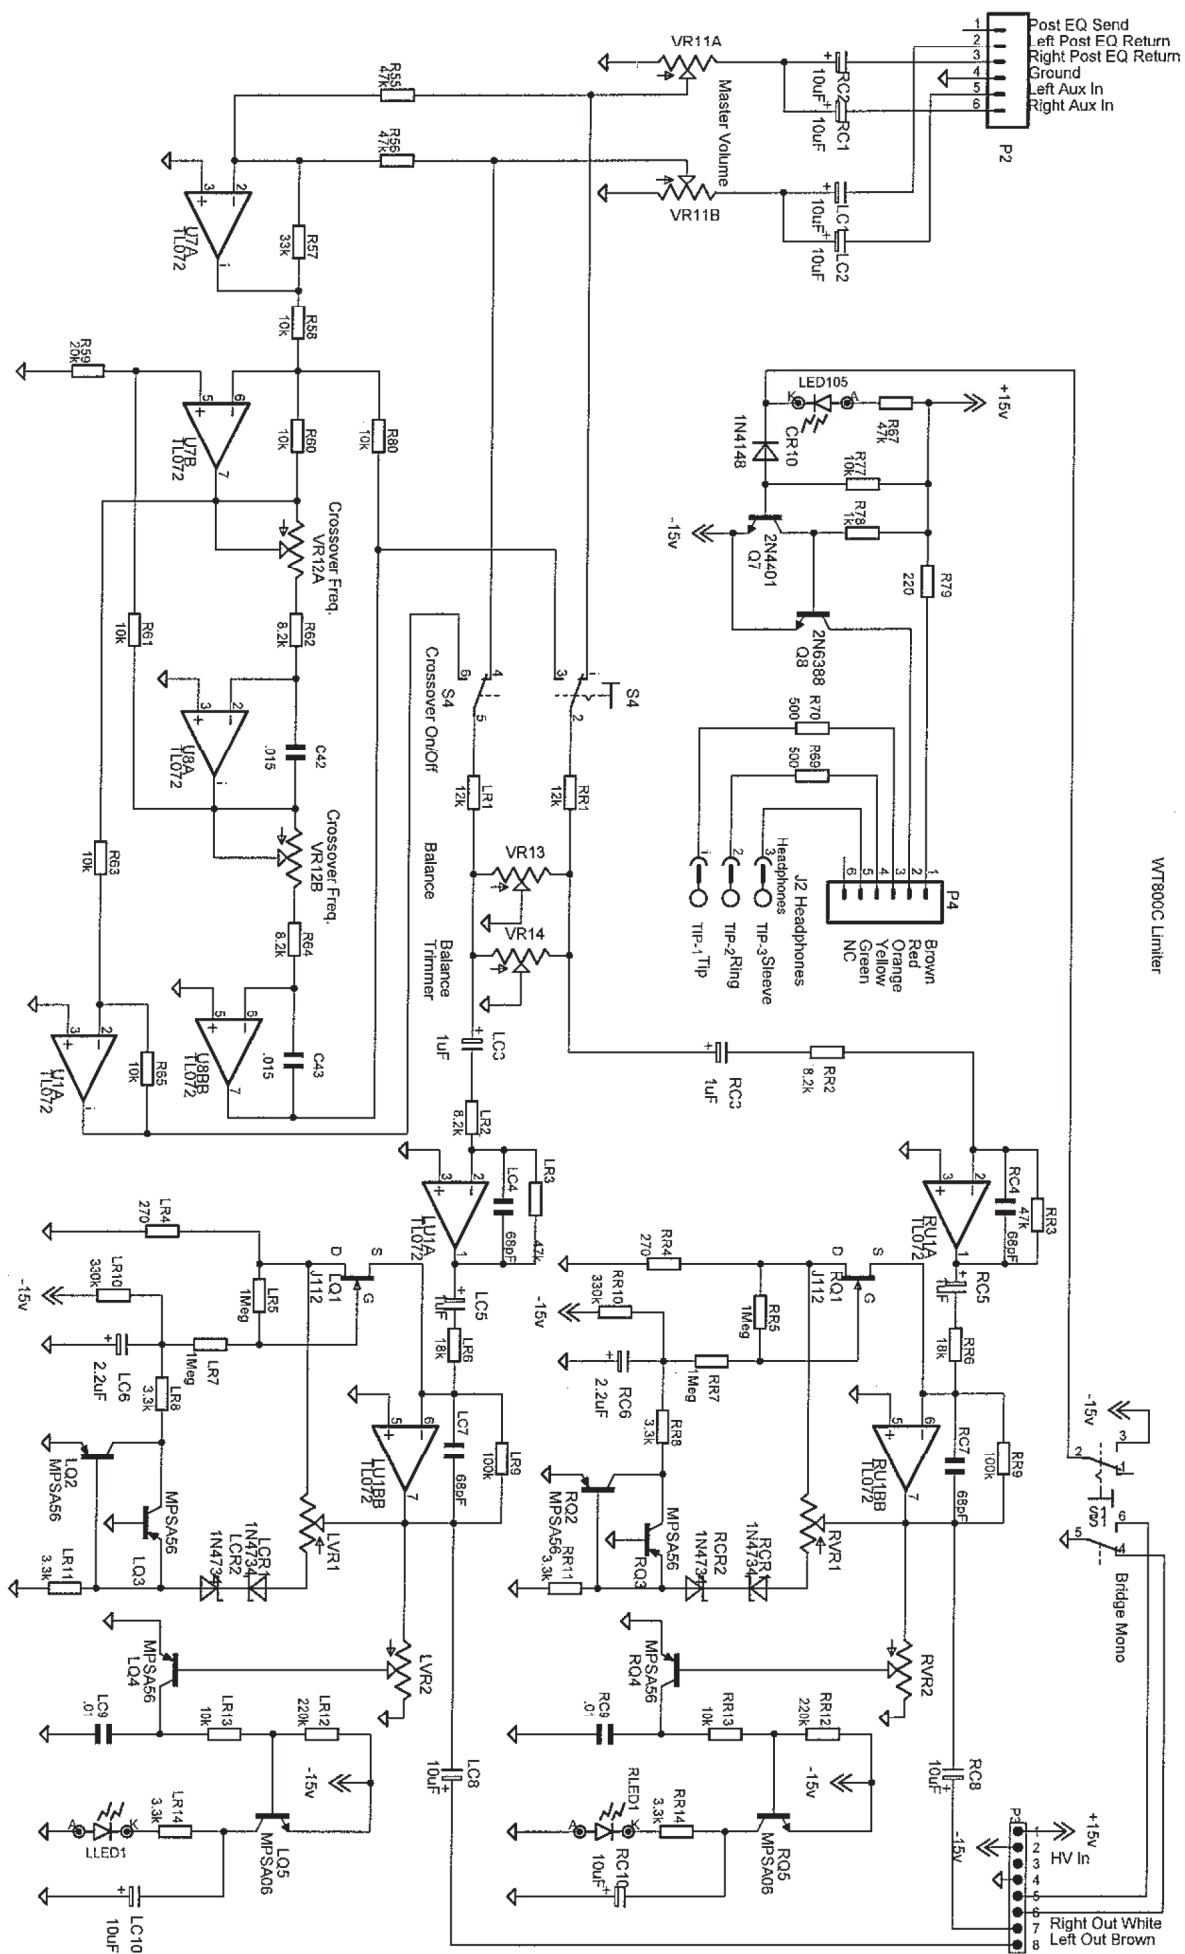

WT800C

WT800C Limiter

WT800C Power Supply

PM500

Gain X40