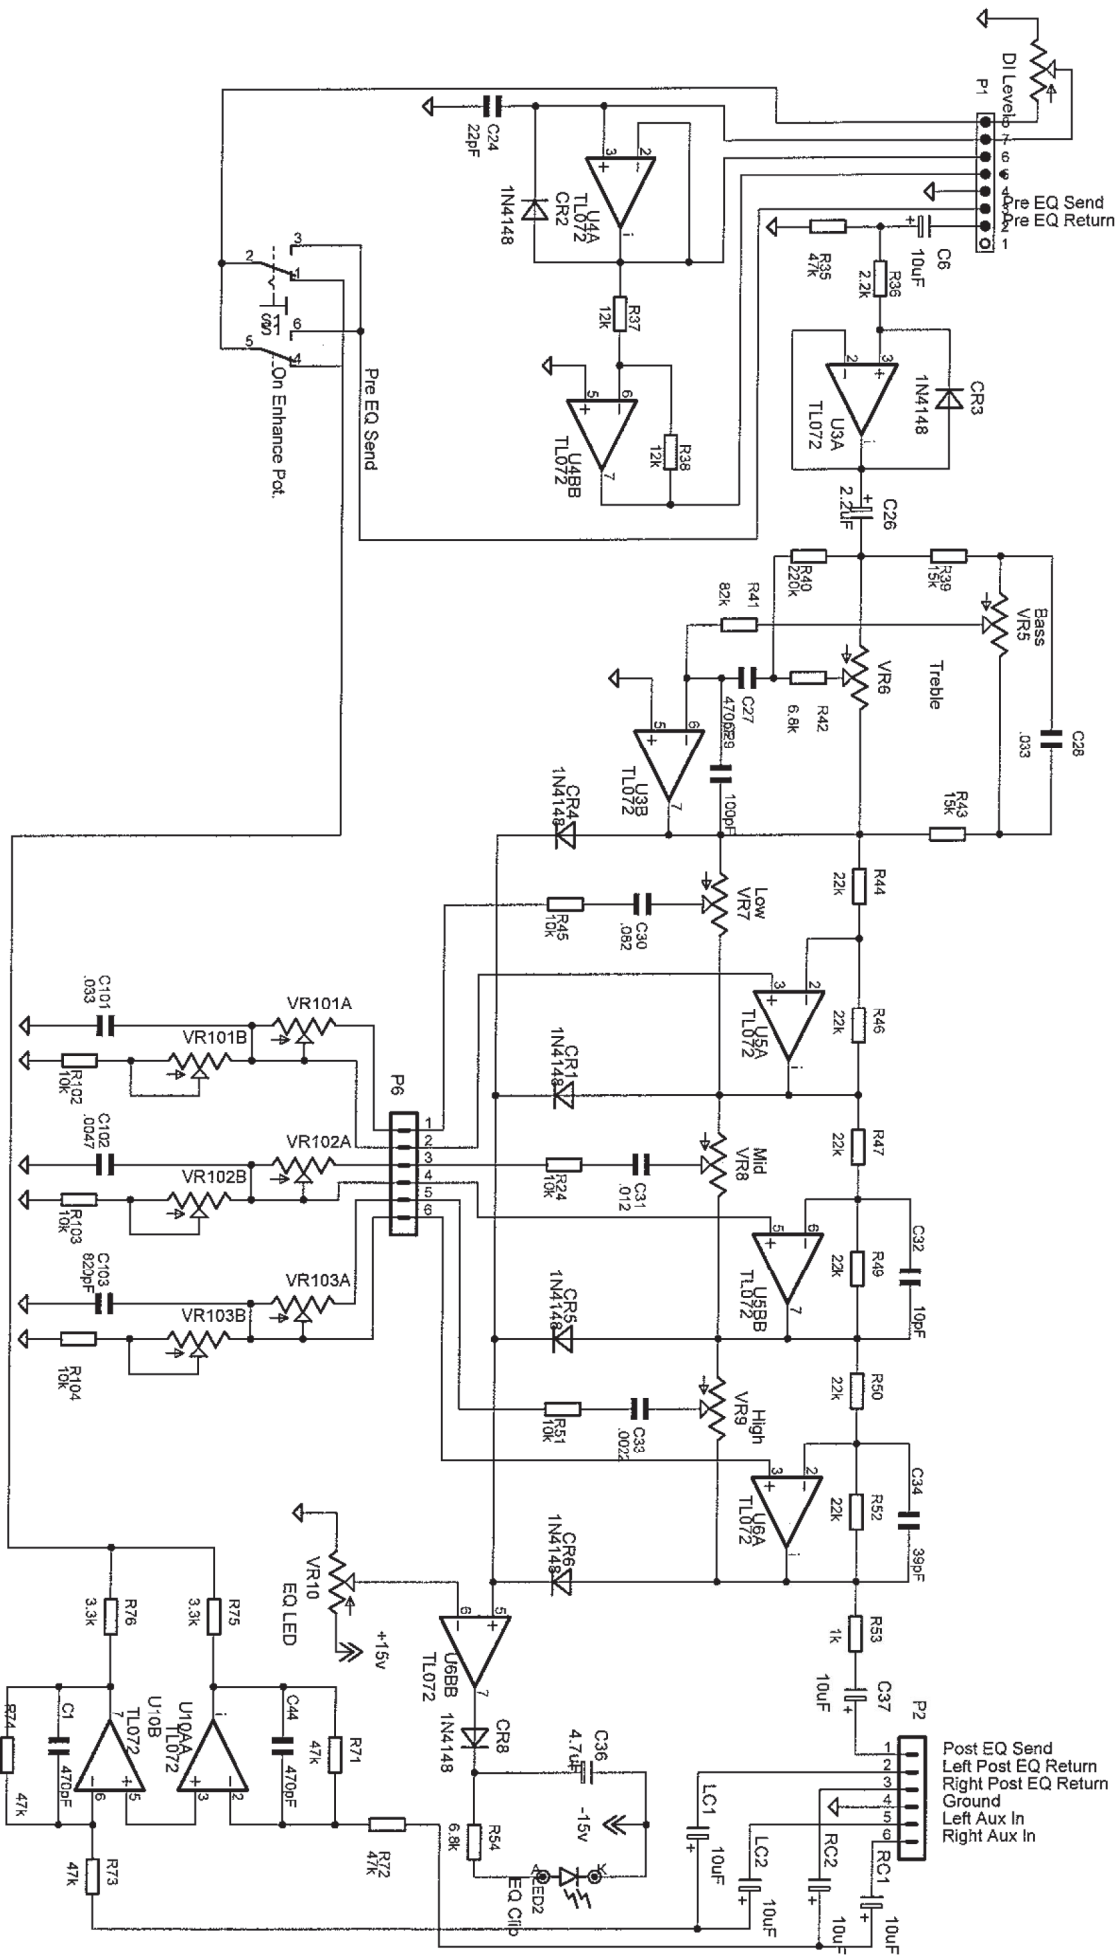

WT800C

WT800C Limiter

WT800C Power Supply

PM500

Gain X40