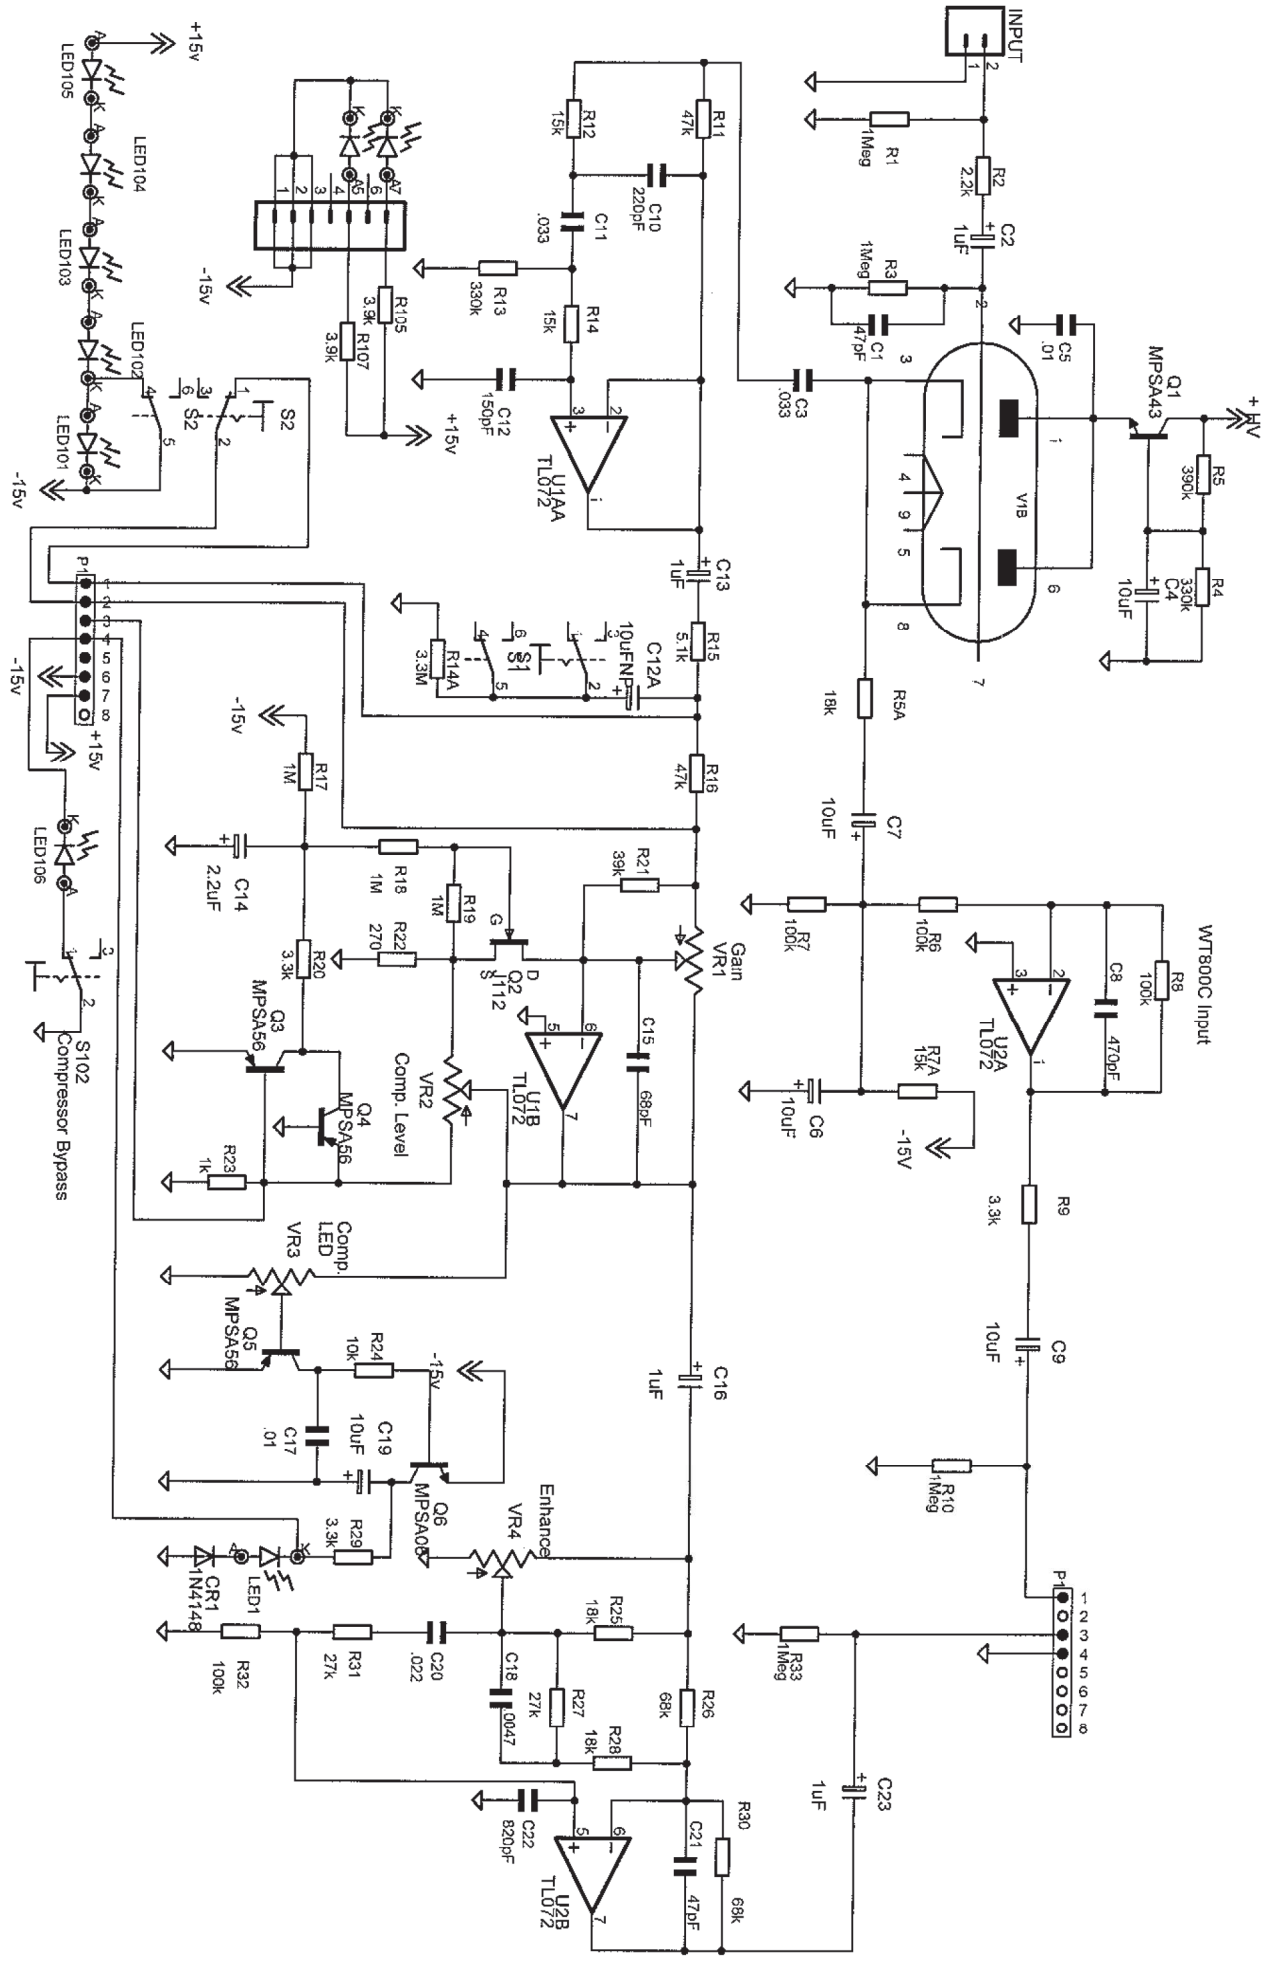

WT800C

WT800C Limiter

WT800C Power Supply

PM500

Gain X40