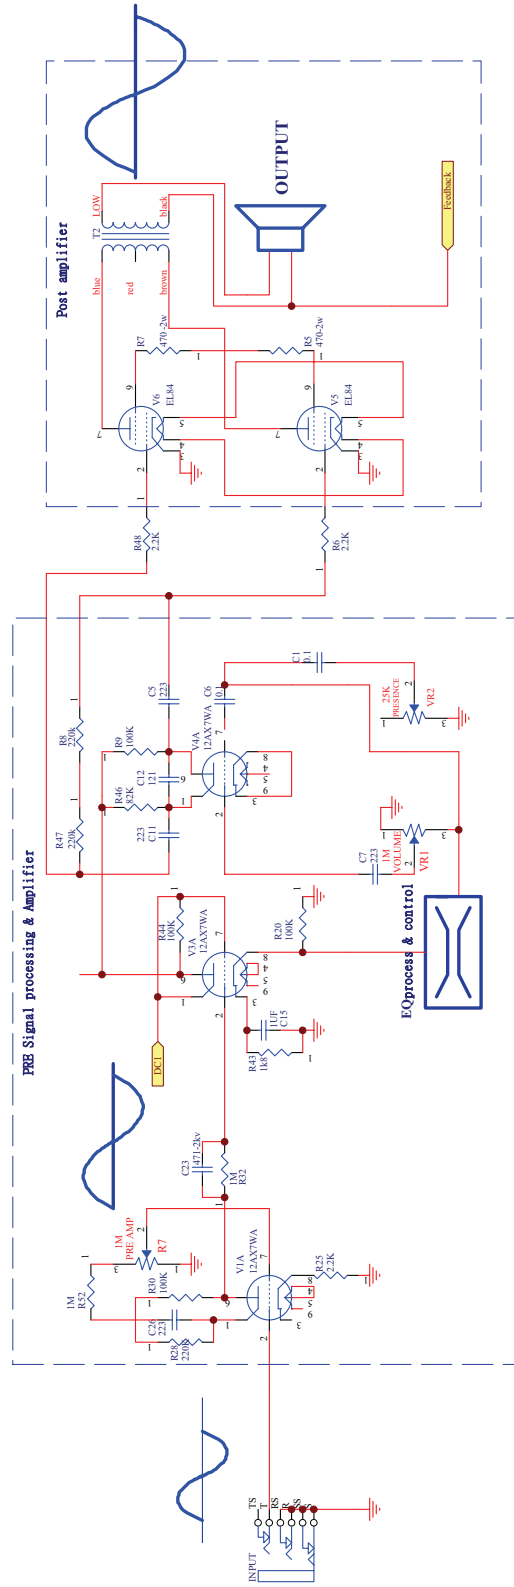

JCA20H BLOCK DIAGRAM

Title			
JCA20H Block Diagram			
Size	Model No.	Revision	Revision
A3	JCA20H		VERI00003
Date:	19-Dec-2009	Sheet	of 1
Drawn:	Pravin Vasantharam9033	Drawn By:	Part II

Title	
Size	Number
A4	
Date:	Revision
3-Dec-2009	
File:	Sheet 1 of 2
JET CITY 20-PREAMP- CIRCUITS	Drawn By: Jan Li

1 2 3 4

1 2 3 4

Title		Revision	
Size	A4	Number	
Date:	3-Dec-2009	Sheet	2 of 2
File:	JET CITY 20-PREAMP CIRCUITS	Drawn By:	Jan Li

1 2 3 4

1 2 3 4