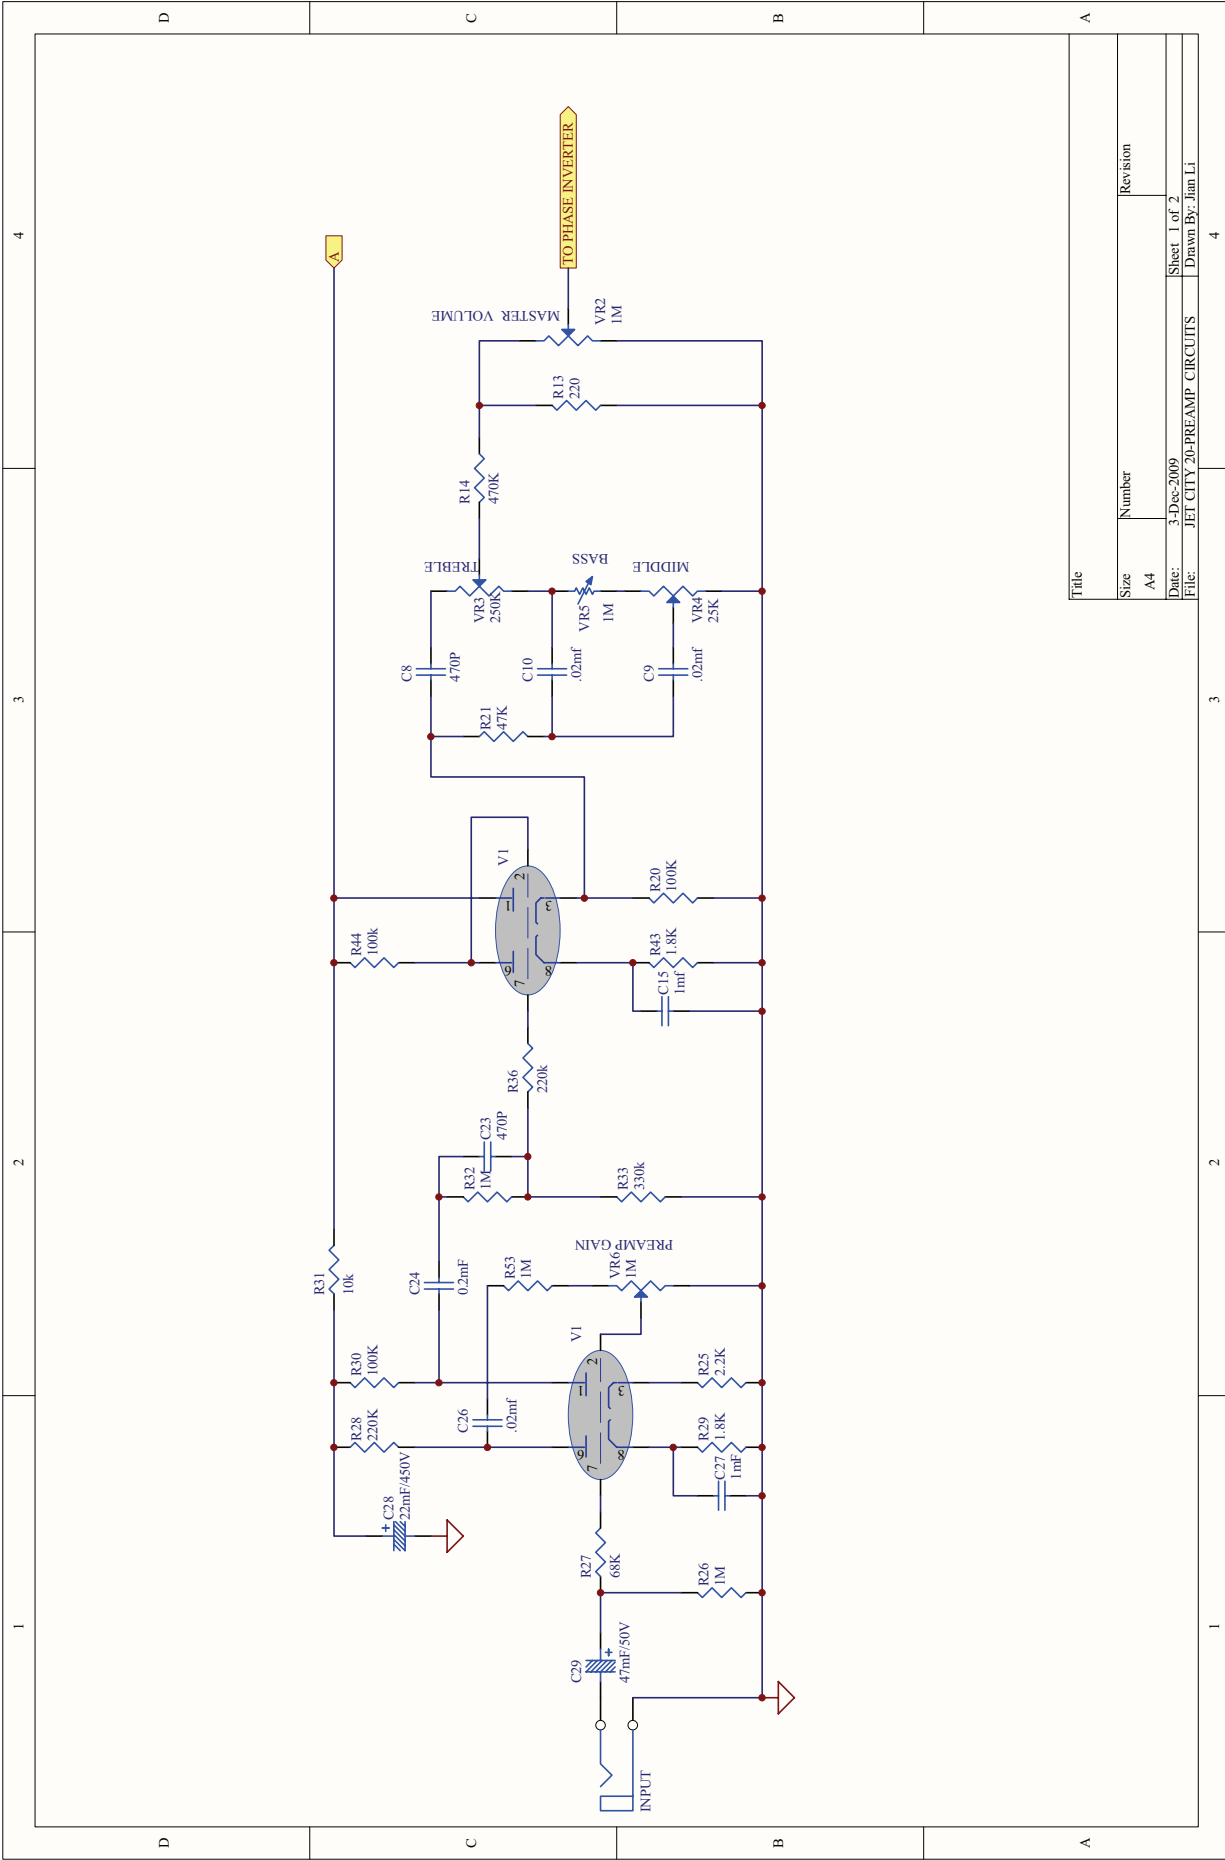

JCA20H BLOCK DIAGRAM

Title			
JCA20H Block Diagram			
Size	Model No.	Revision	Revision
A3	JCA20H		VERI00003
Date:	19-Dec-2009	Sheet	of 1
Drawn:	Pravin Vasantharam9033	Drawn By:	Part II

Title	
Size	Number
A4	
Date:	Revision
3-Dec-2009	
File:	Sheet 1 of 2
JET CITY 20-PREAMP- CIRCUITS	Drawn By: Jan Li

1 2 3 4

1 2 3 4

Title		Revision	
Size	A4	Number	
Date:	3-Dec-2009	Sheet	2 of 2
File:	JET CITY 20-PREAMP CIRCUITS	Drawn By:	Jan Li

1 2 3 4

1 2 3 4