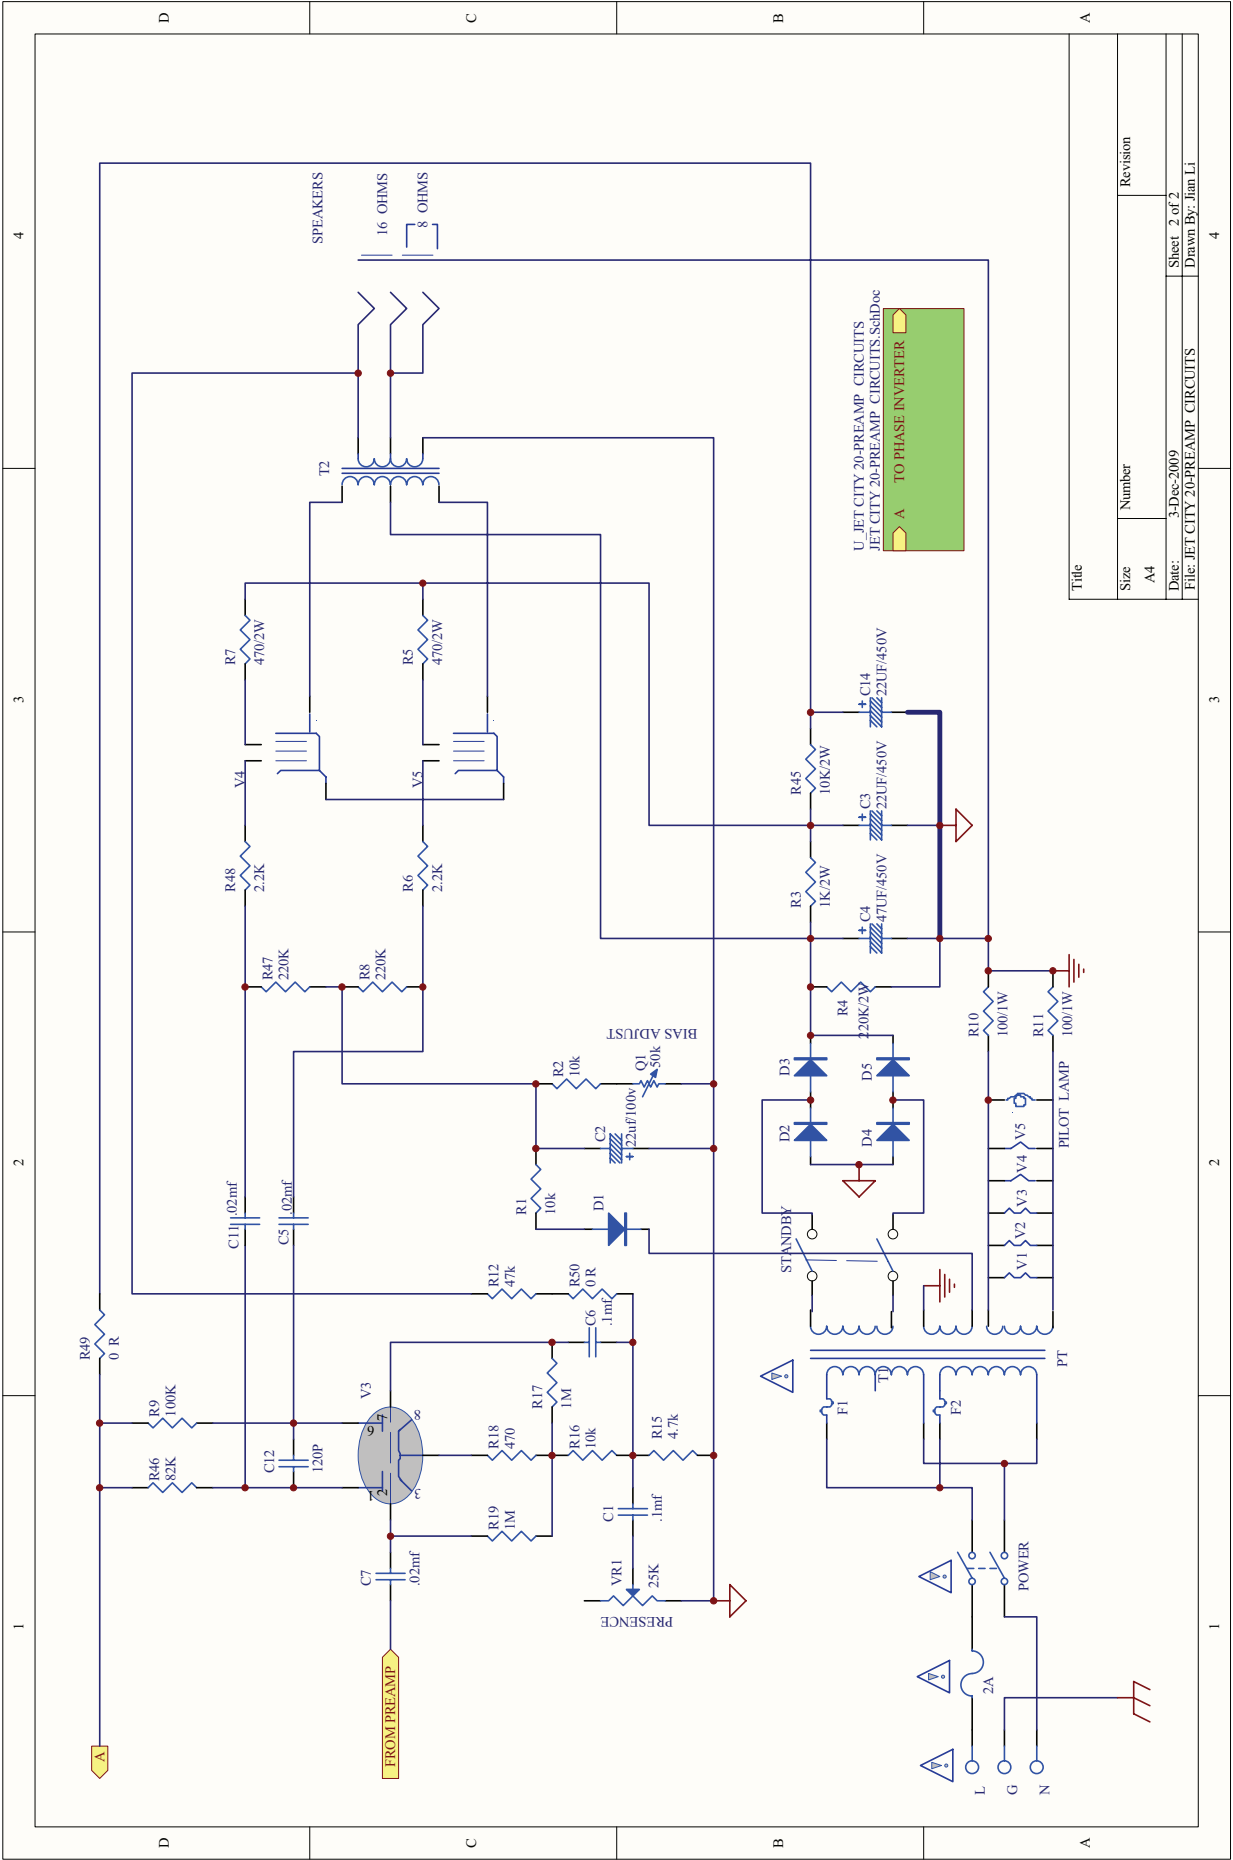

JCA20H BLOCK DIAGRAM

Title			
JCA20H Block Diagram			
Size	Model No.	Revision	Revision
A3	JCA20H		VERI00003
Date:	19-Dec-2009	Sheet	of 1
Drawn:	Pravin Vasantharam9033	Drawn By:	Part II

Title	
Size	Number
A4	
Date:	Revision
3-Dec-2009	
File:	Sheet 1 of 2
JET CITY 20-PREAMP- CIRCUITS	Drawn By: Jan Li

1 2 3 4

1 2 3 4

Title		Revision	
Size	A4	Number	
Date:	3-Dec-2009	Sheet	2 of 2
File:	JET CITY 20-PREAMP CIRCUITS	Drawn By:	Jan Li

1 2 3 4

1 2 3 4