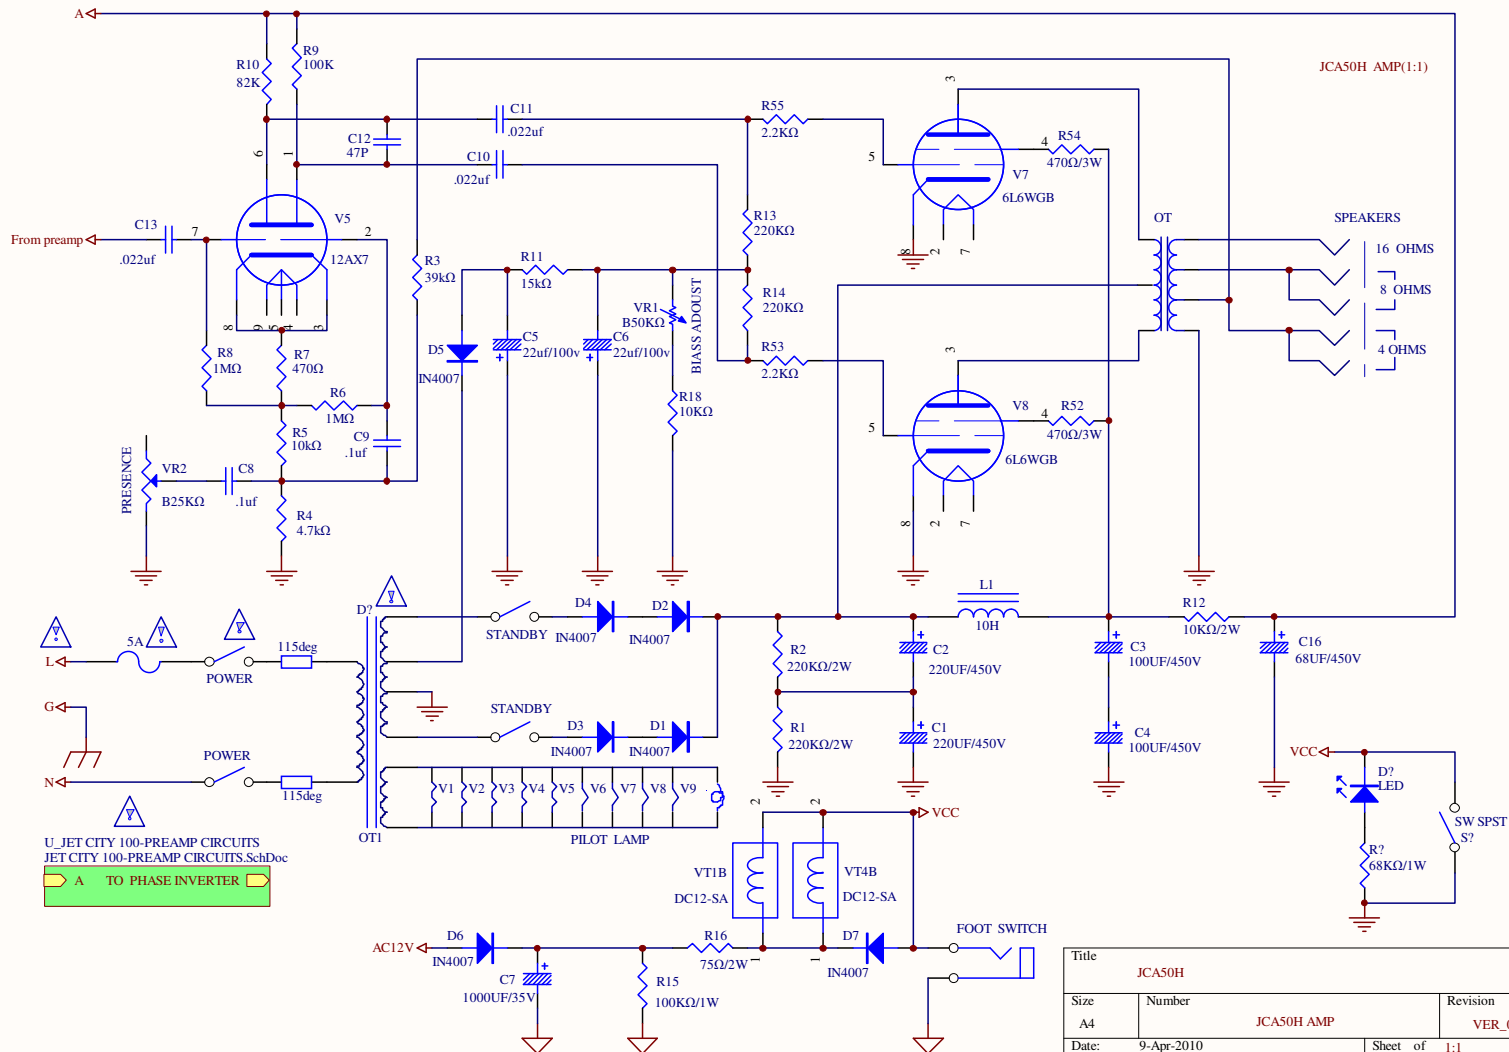

Title			
JCA50H			
Size	Number	Revision	
A4	JCA50H PRE	VER_0100212	
Date:	9-Apr-2010	Sheet of	1:1
File:	D:\DJCA资料夹\JCA50H\JCA50H PRE	Drawn by	Lvpingtang

U\_JET CITY 100-PREAMP CIRCUITS  
 JET CITY 100-PREAMP CIRCUITS.SchDoc  
 A TO PHASE INVERTER

Title			
JCA50H			
Size	Number	Revision	
A4	JCA50H AMP	VER_0100212	
Date:	9-Apr-2010	Sheet of	1:1
File:	D:\DJCA資料夾\JCA50H\JCA50H POW	Drawn By	DblLpyingtang