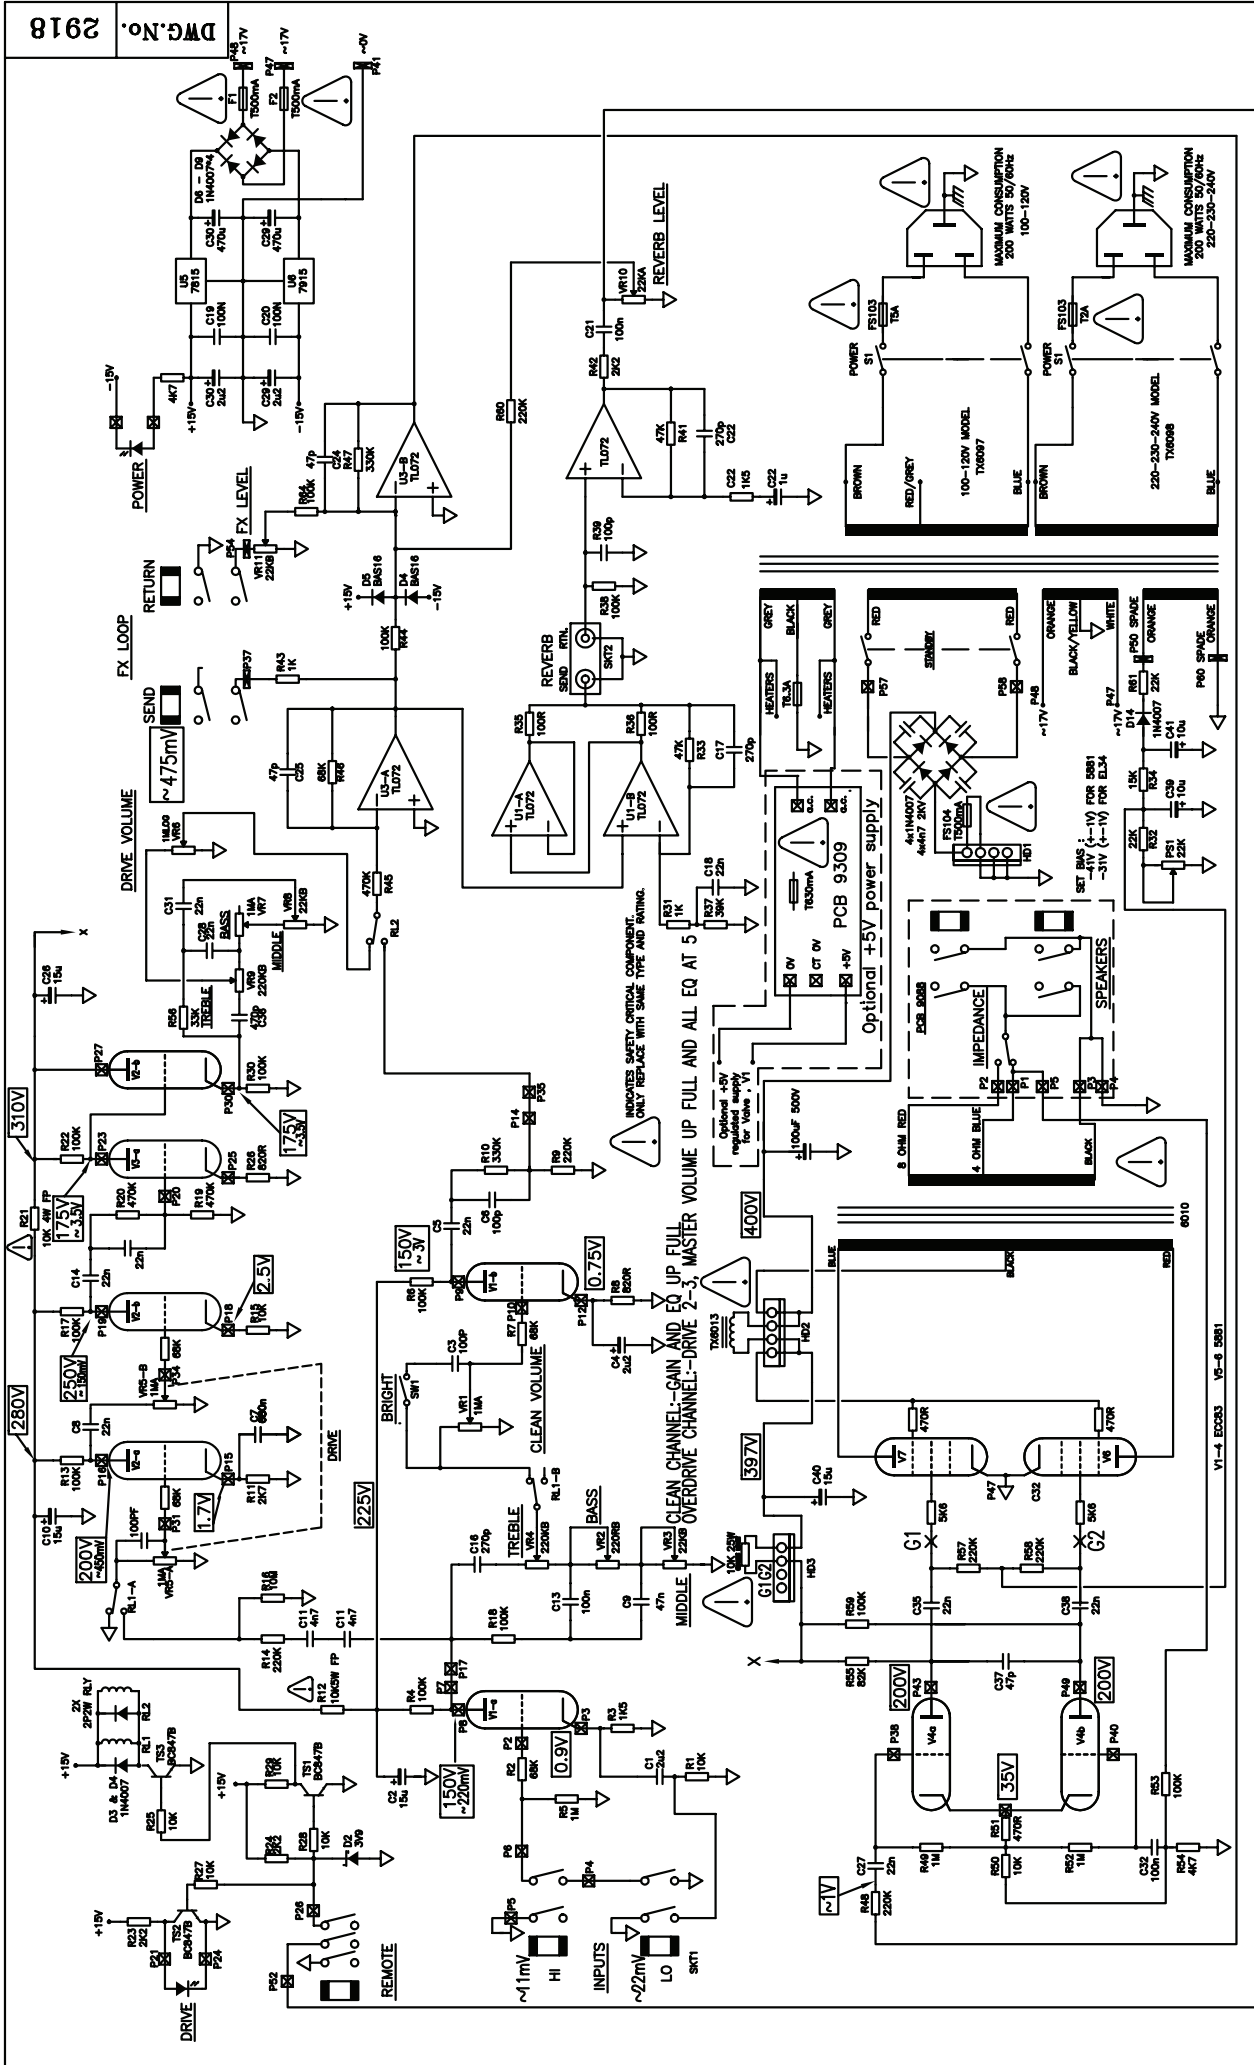

Laney

Service Diagrams

ISSUE	DESCRIPTION	APPD. DATE	TITLE	DRAWN	TRACED	CHECKED	APPROVED DATE
3	PHYSICAL CHANGES TO TIDY BOARD/MAKE BUILD EASIER	RST	LC50 SERIES 2 CIRCUIT DIAGRAM PART NO	R.S.T			28/4/99
							2918