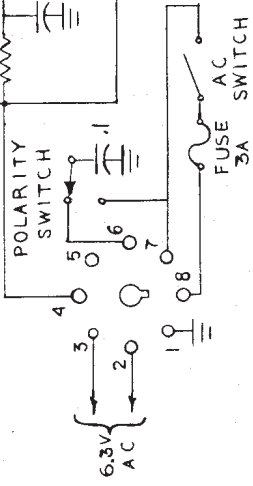

— 2N2497 —

(201) - 373-0700

1281 Springfield Ave., Irvington, N. J. 07111

TUBE LOCATION

MODEL NO. 50WRT & 50WRT

Sano PREAMPLIFIER

STEREO INPUT

CANNON CONNECTOR

INSTRUMENT

GUITAR

POLARITY SWITCH

FUSE SWITCH 3A