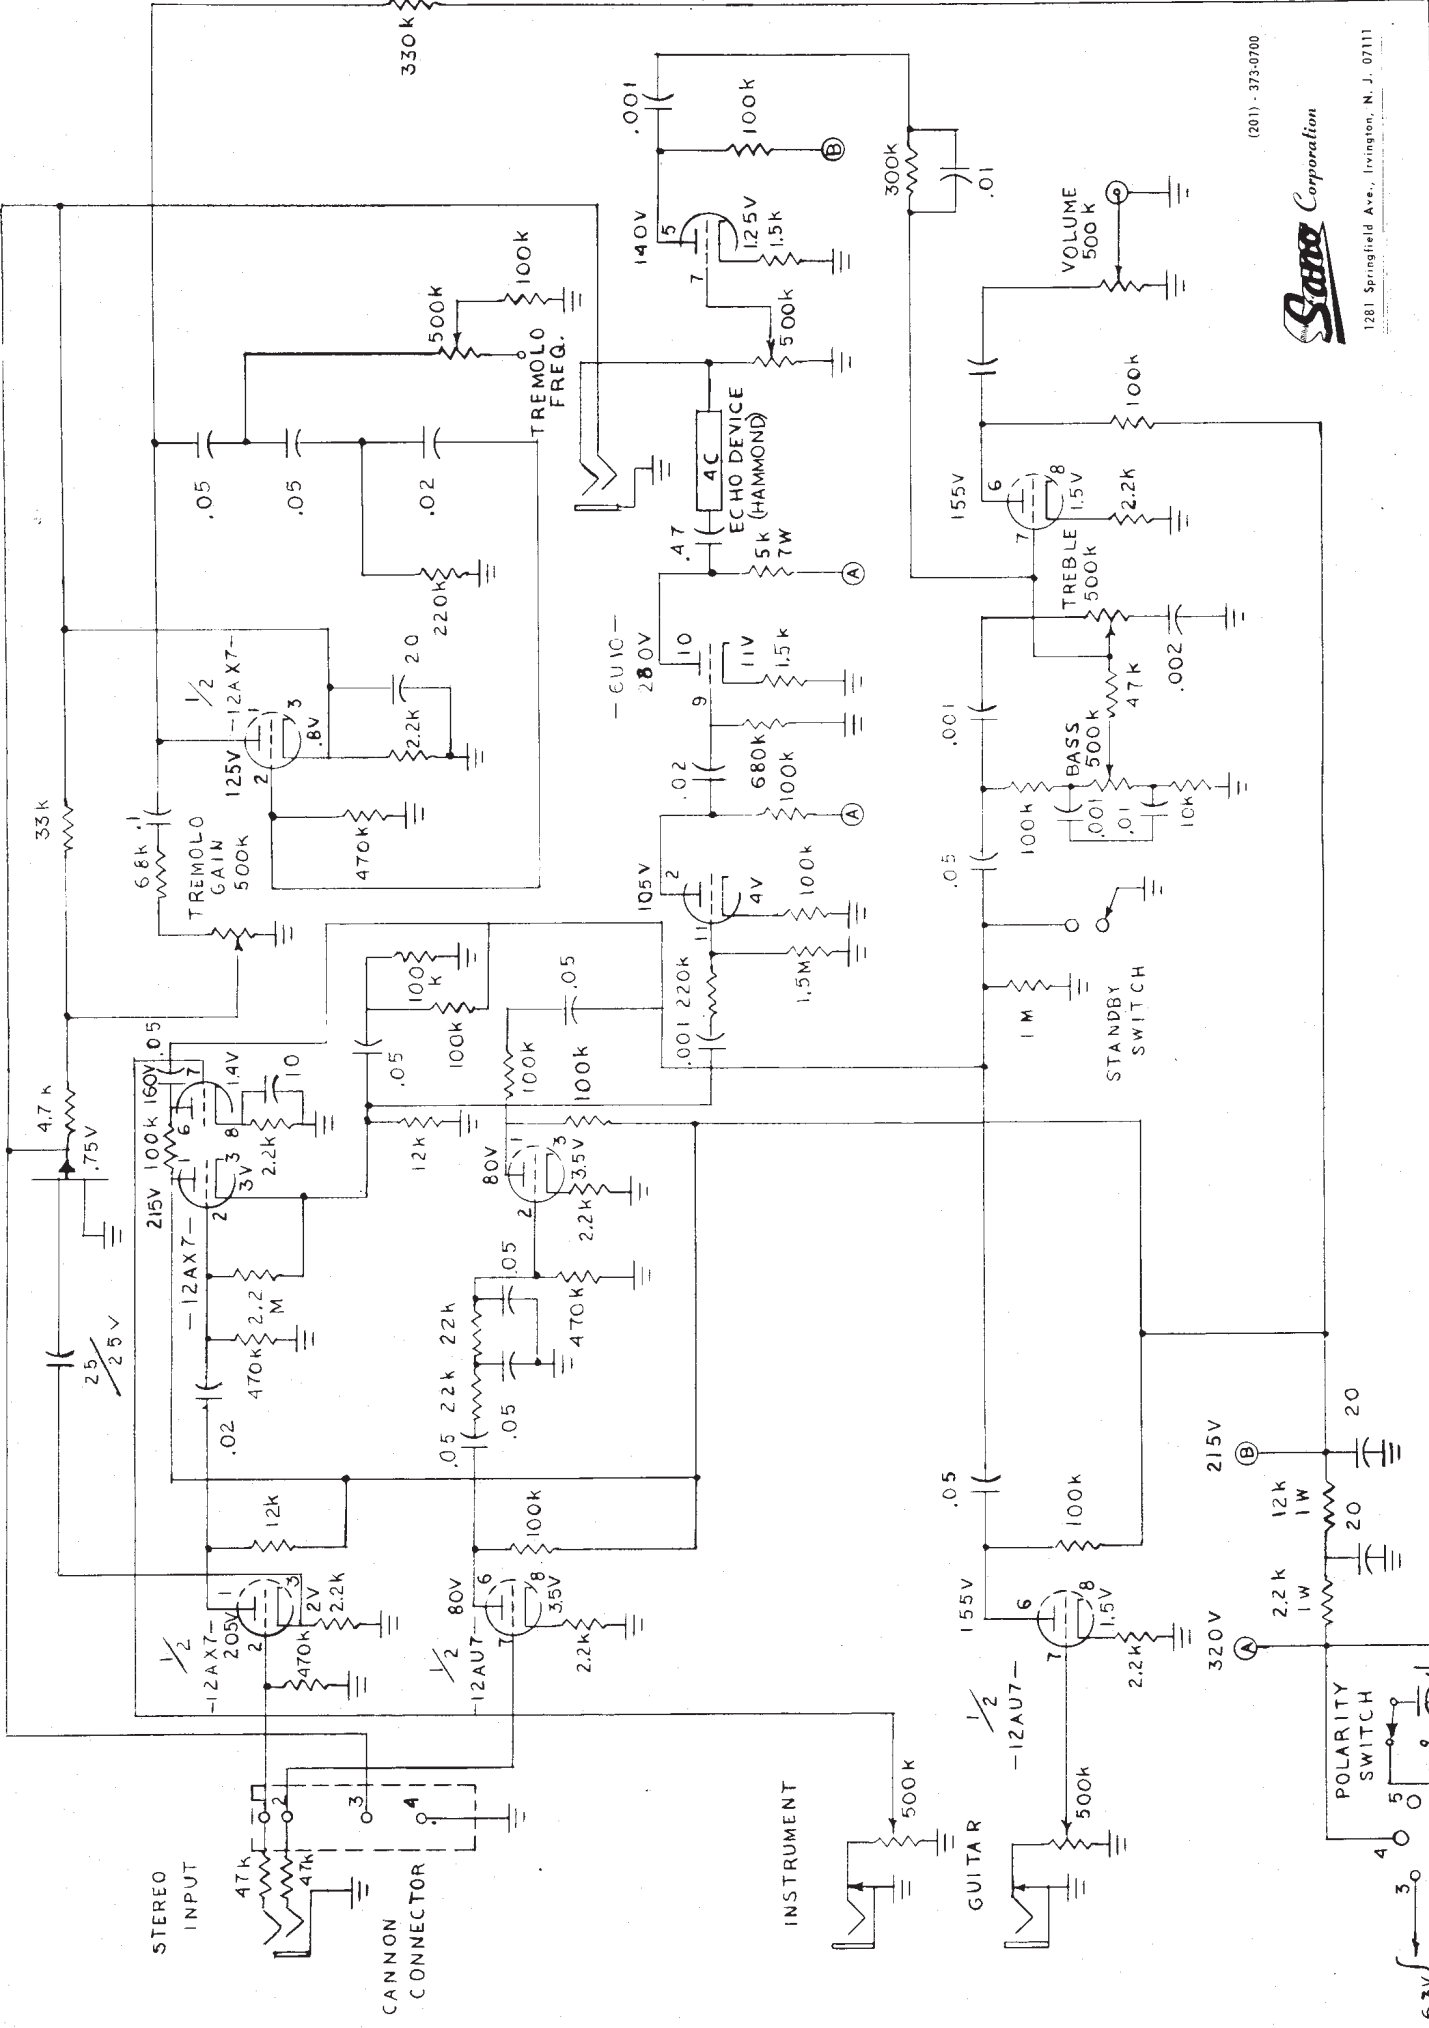

— 2N2497 —

(201) - 373-0700

1281 Springfield Ave., Irvington, N. J. 07111

TUBE LOCATION

MODEL NO. 50WRT & 50WRT

Sano PREAMPLIFIER

STEREO INPUT

CANNON CONNECTOR

INSTRUMENT

GUITAR

POLARITY SWITCH

FUSE SWITCH 3A