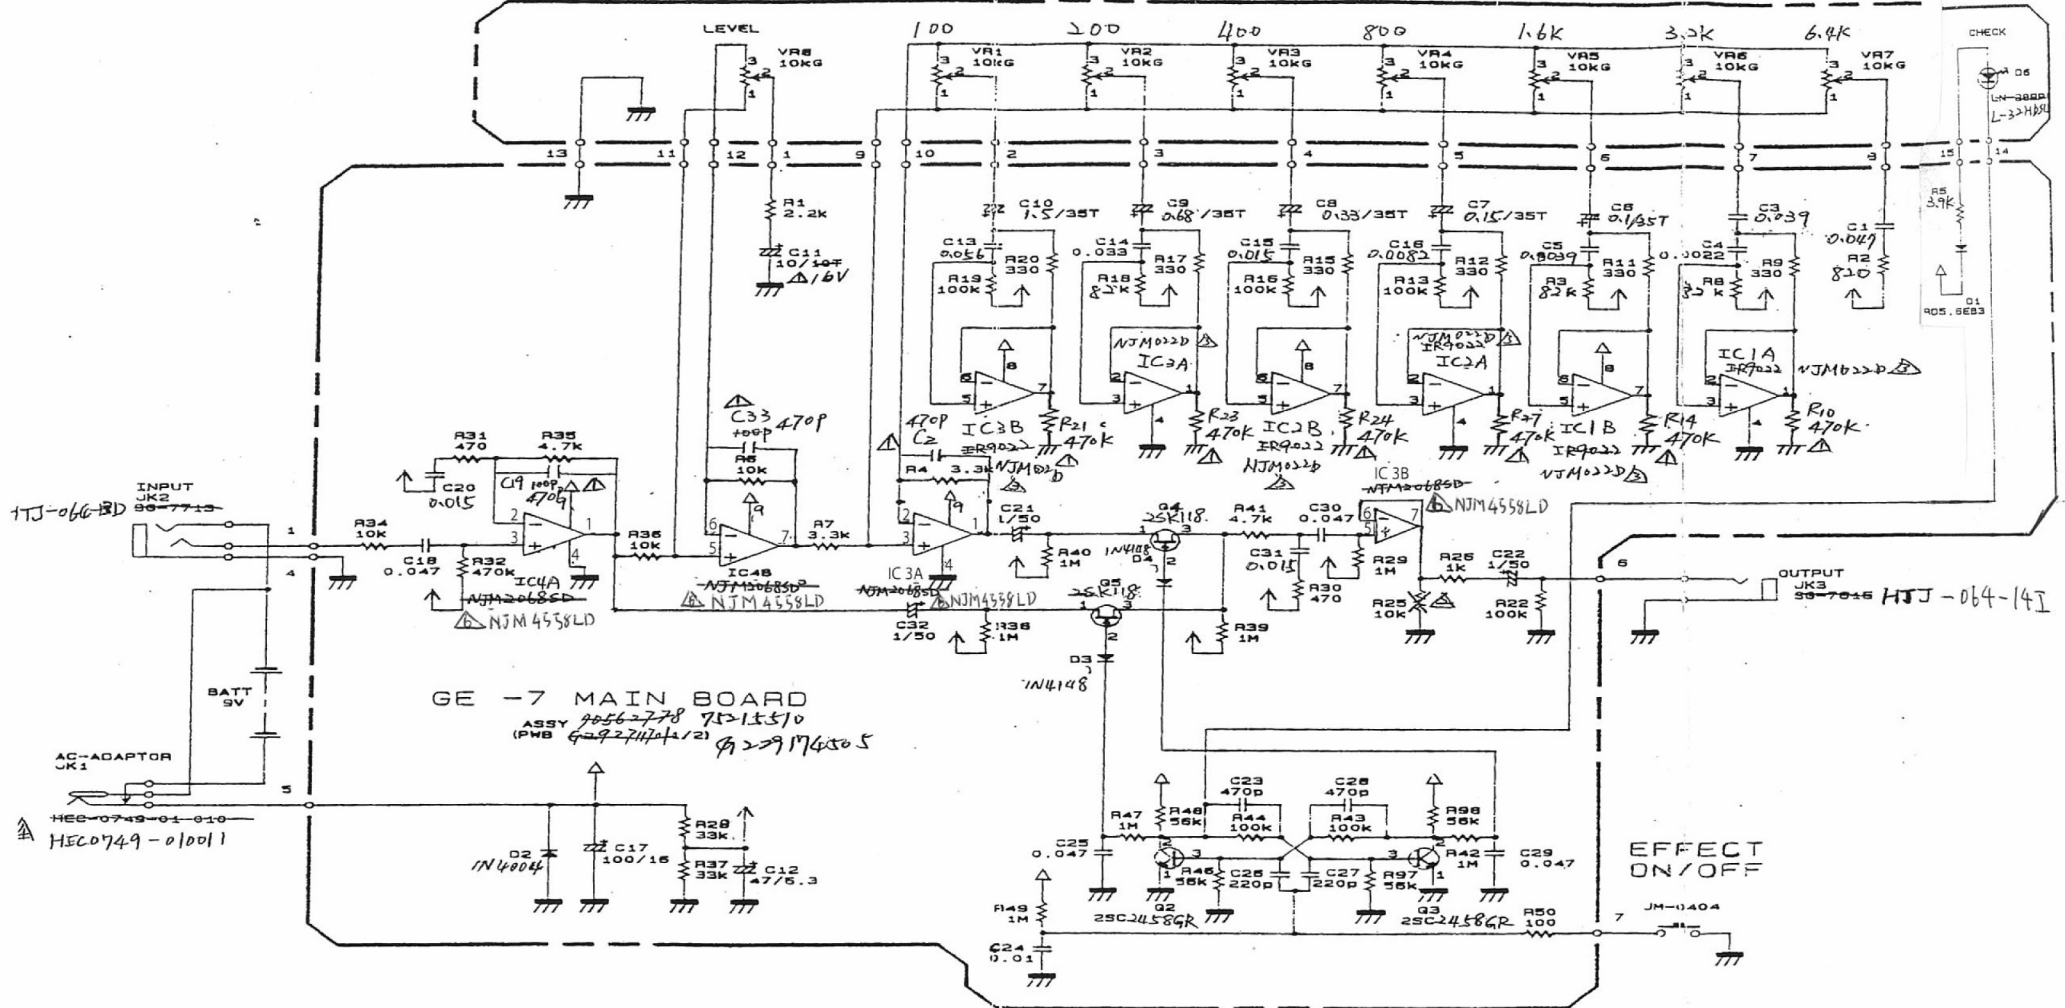

VR BOARD

ASSY 70562778 00 75-155000
(PWB 62927472/2) 2271745905

RA2041-20-15F3-W14-C

GE -7 MAIN BOARD

ASSY 70562778 75-15510
(PWB 62927474/2) 227174505

EFFECT ON/OFF

HTJ-064-14J