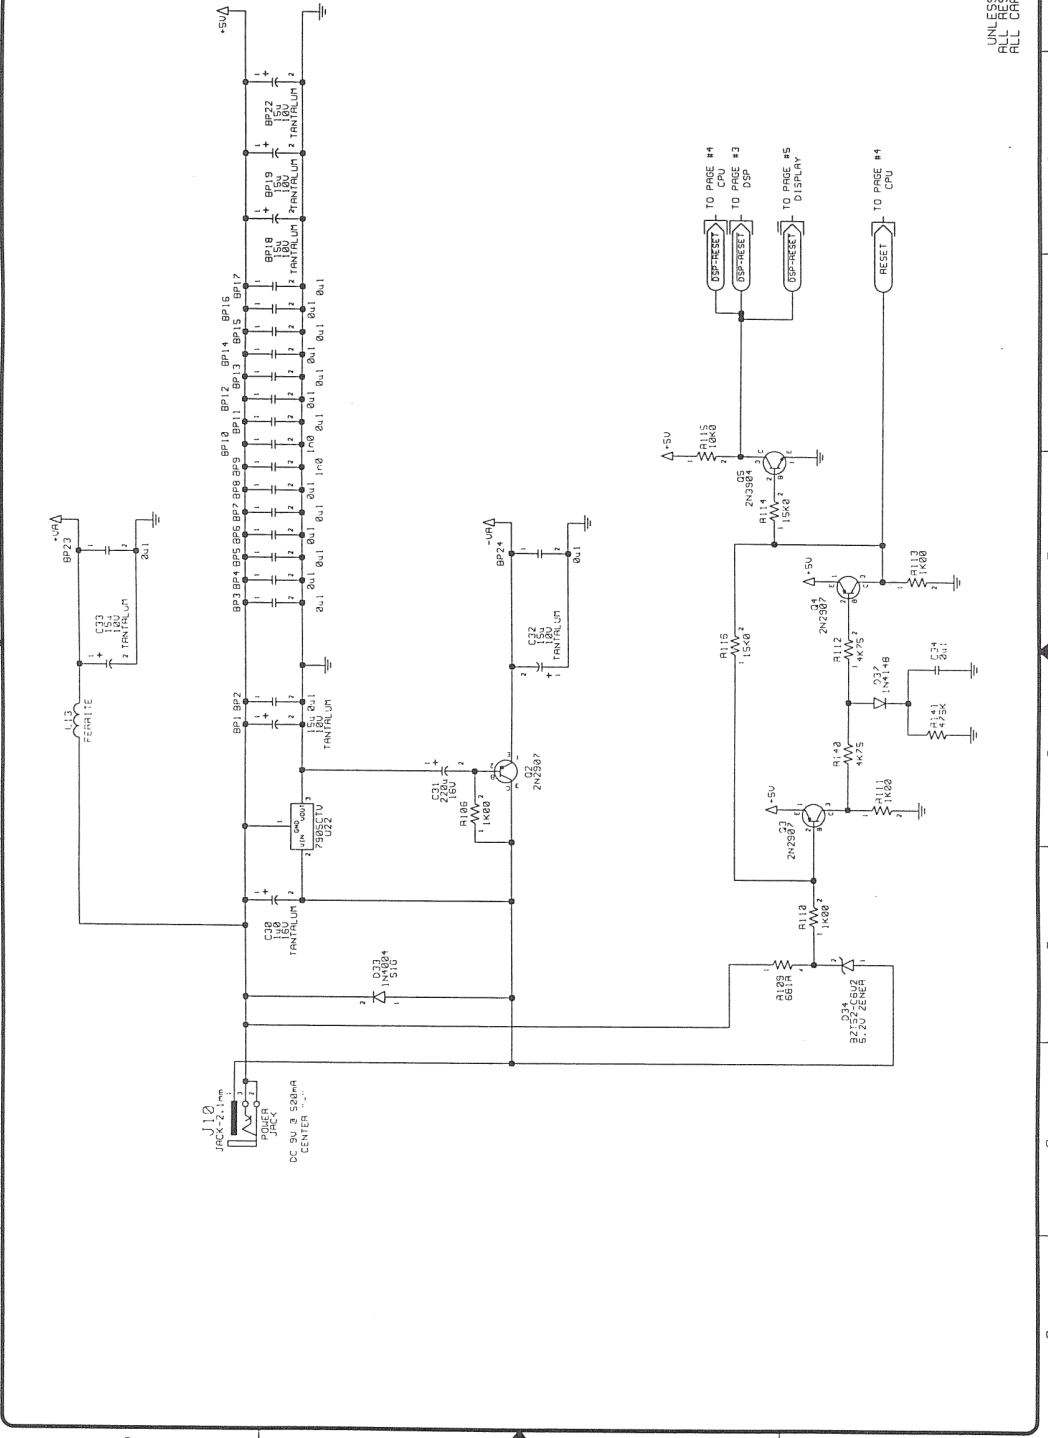

ZONE	REV.	DATE	COMMENTS
C-6		97-02-19	REWORK R187
B		97-01-31	REWORK PRODUCTION RELEASE
A		96-11-04	REWORK PROTOTYPES
A		96-07-16	ORIGIMATE

Vocalist Performer
POWER SUPPLY

DMG: 246-S0-06 C
BY SPG and GPJ
DATE: 97-03-13

UNLESS OTHERWISE SPECIFIED
ALL CAPACITORS ARE 1% 120°C XFR

1 2 3 4 5 6 7 8 9

D C B A