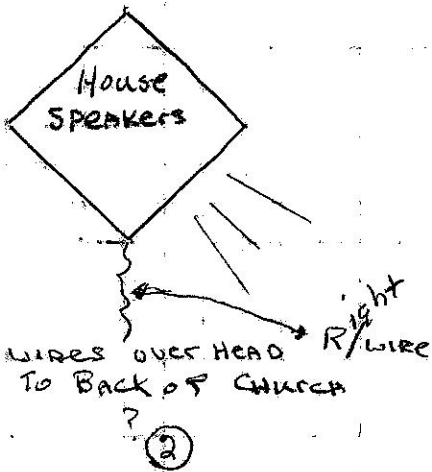

## MIC'S

- 1 Channel
- 2 " " "
- 3 " " "
- 4 " " "
- 5 Pulpit mic Phannom mic

④

ALESIS MICROVERB  
REVERB UNIT Front

↓  
BACK

THESE ARE WIRE NUMBERS FOR WIRING

TAPE DECK

CR-1604  
MACKIE