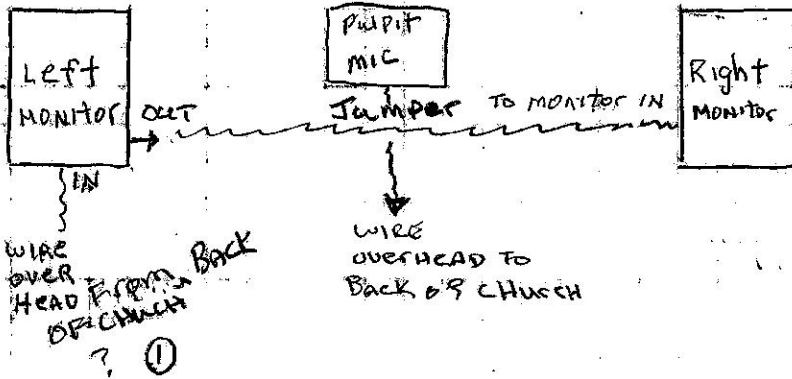

## MIC'S

- 1 Channel
- 2 " " "
- 3 " " "
- 4 " " "
- 5 Pulpit mic Phannom mic

④

ALESIS MICROVERB  
REVERB UNIT Front

↓  
BACK

THESE ARE WIRE NUMBERS FOR WIRING

TAPE DECK

CR-1604  
MACKIE