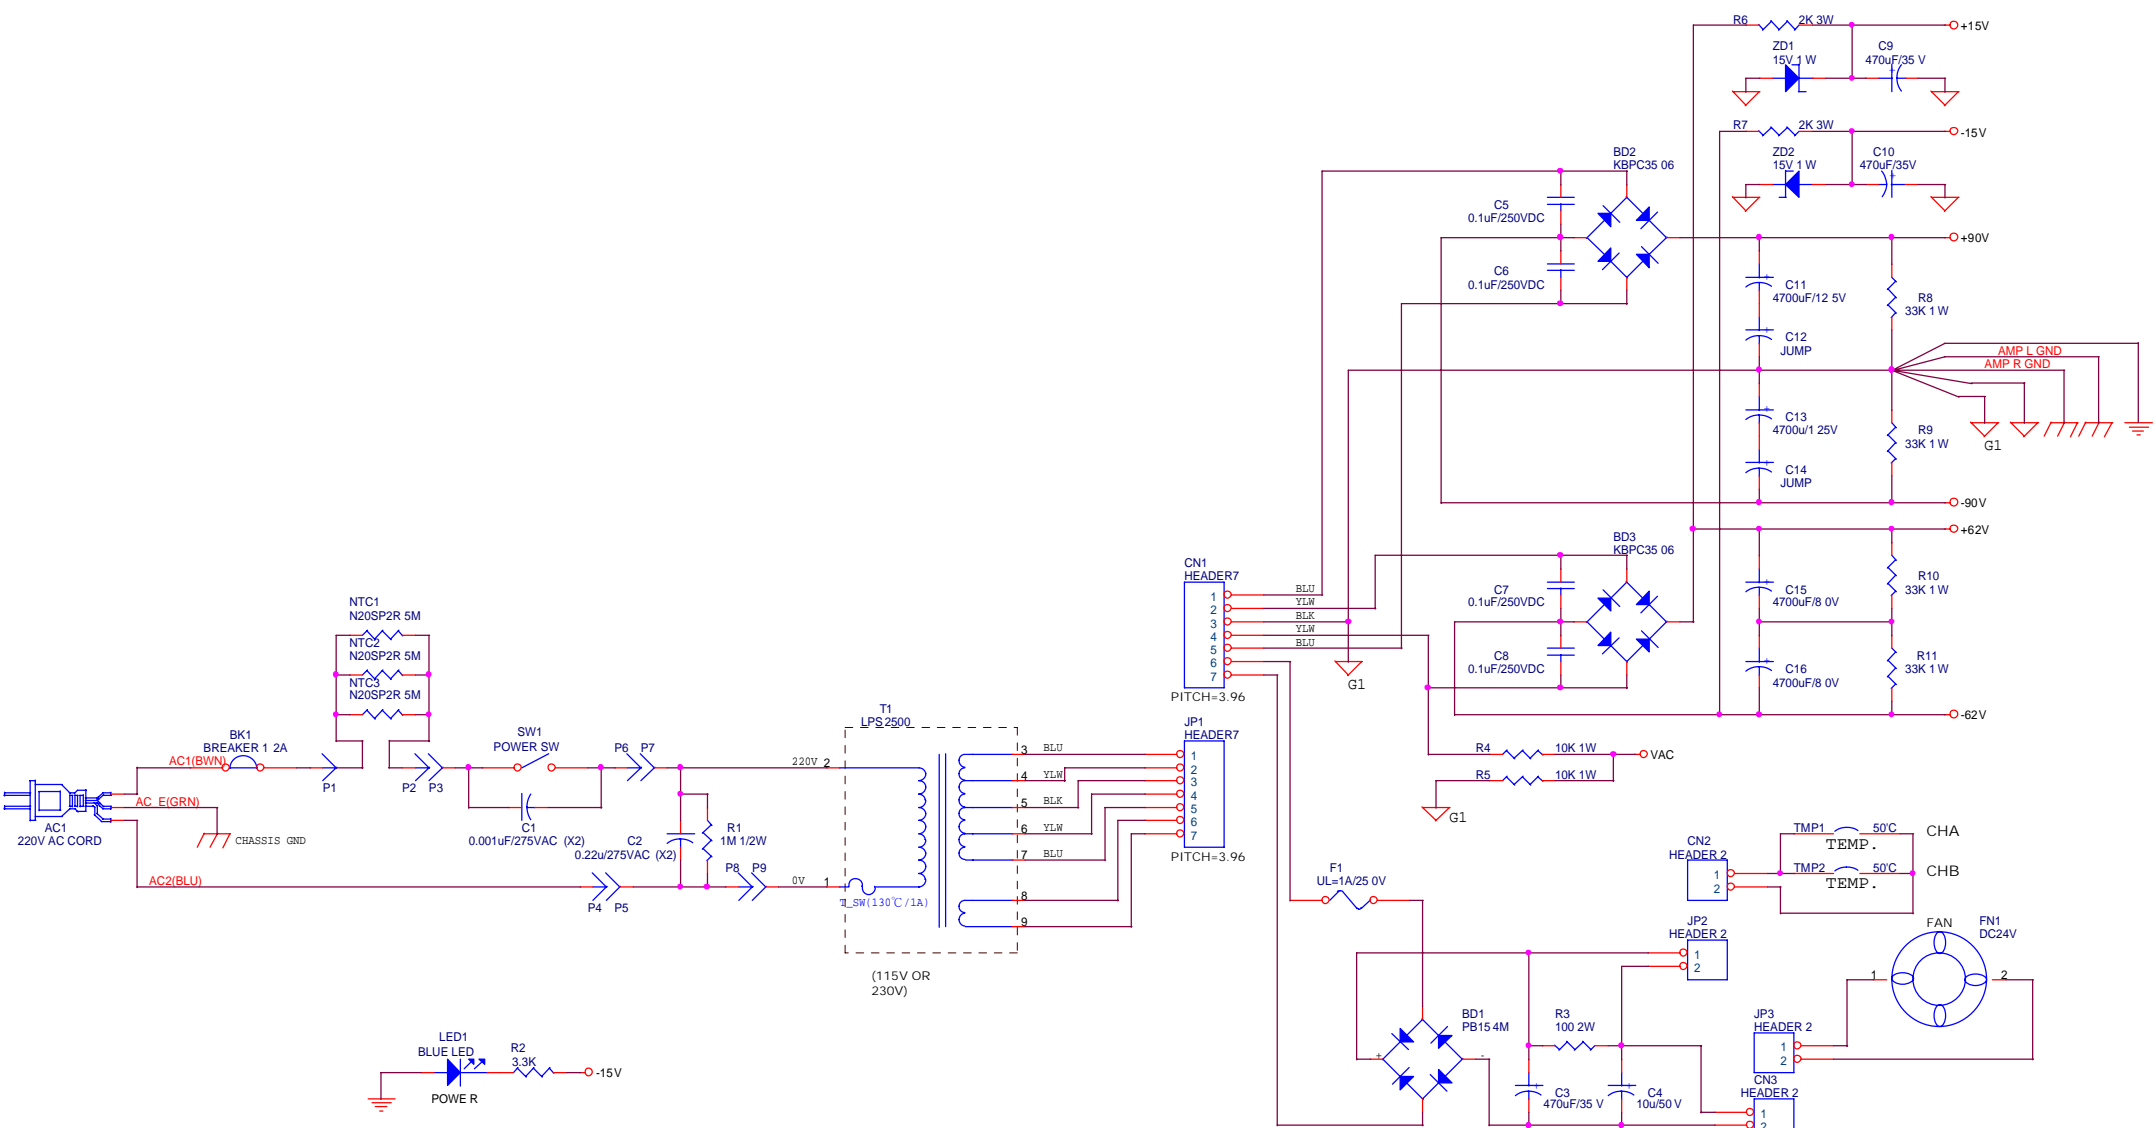

PHONIC CORP.			
Title			
LPS2500 L POWER AMP.			
Size	Document Number	Rev	
A3	LAMP.SCH	A	
Date:	Wednesday, September 26, 2007	Sheet	3 of 6

PHONIC CORP.			
Title			
LPS2500 R POWER AMP.			
Size	Document Number	Rev	
A3	RAMP.SCH	A	
Date:	Wednesday, September 26, 2007	Sheet	4 of 6

PHONIC CORP.			
Title			
LPS2500 SPK OUT			
Size	Document Number		Rev
B	SPK.SCH		A
Date:	Wednesday, September 26, 2007	Sheet	5 of 6

PHONIC CORP.			
Title LPS2500 POWER SUPPLY			
Size A3	Document Number POWER.SCH	Rev A	
Date: Wednesday, September 26, 2007	Sheet 6	of	6