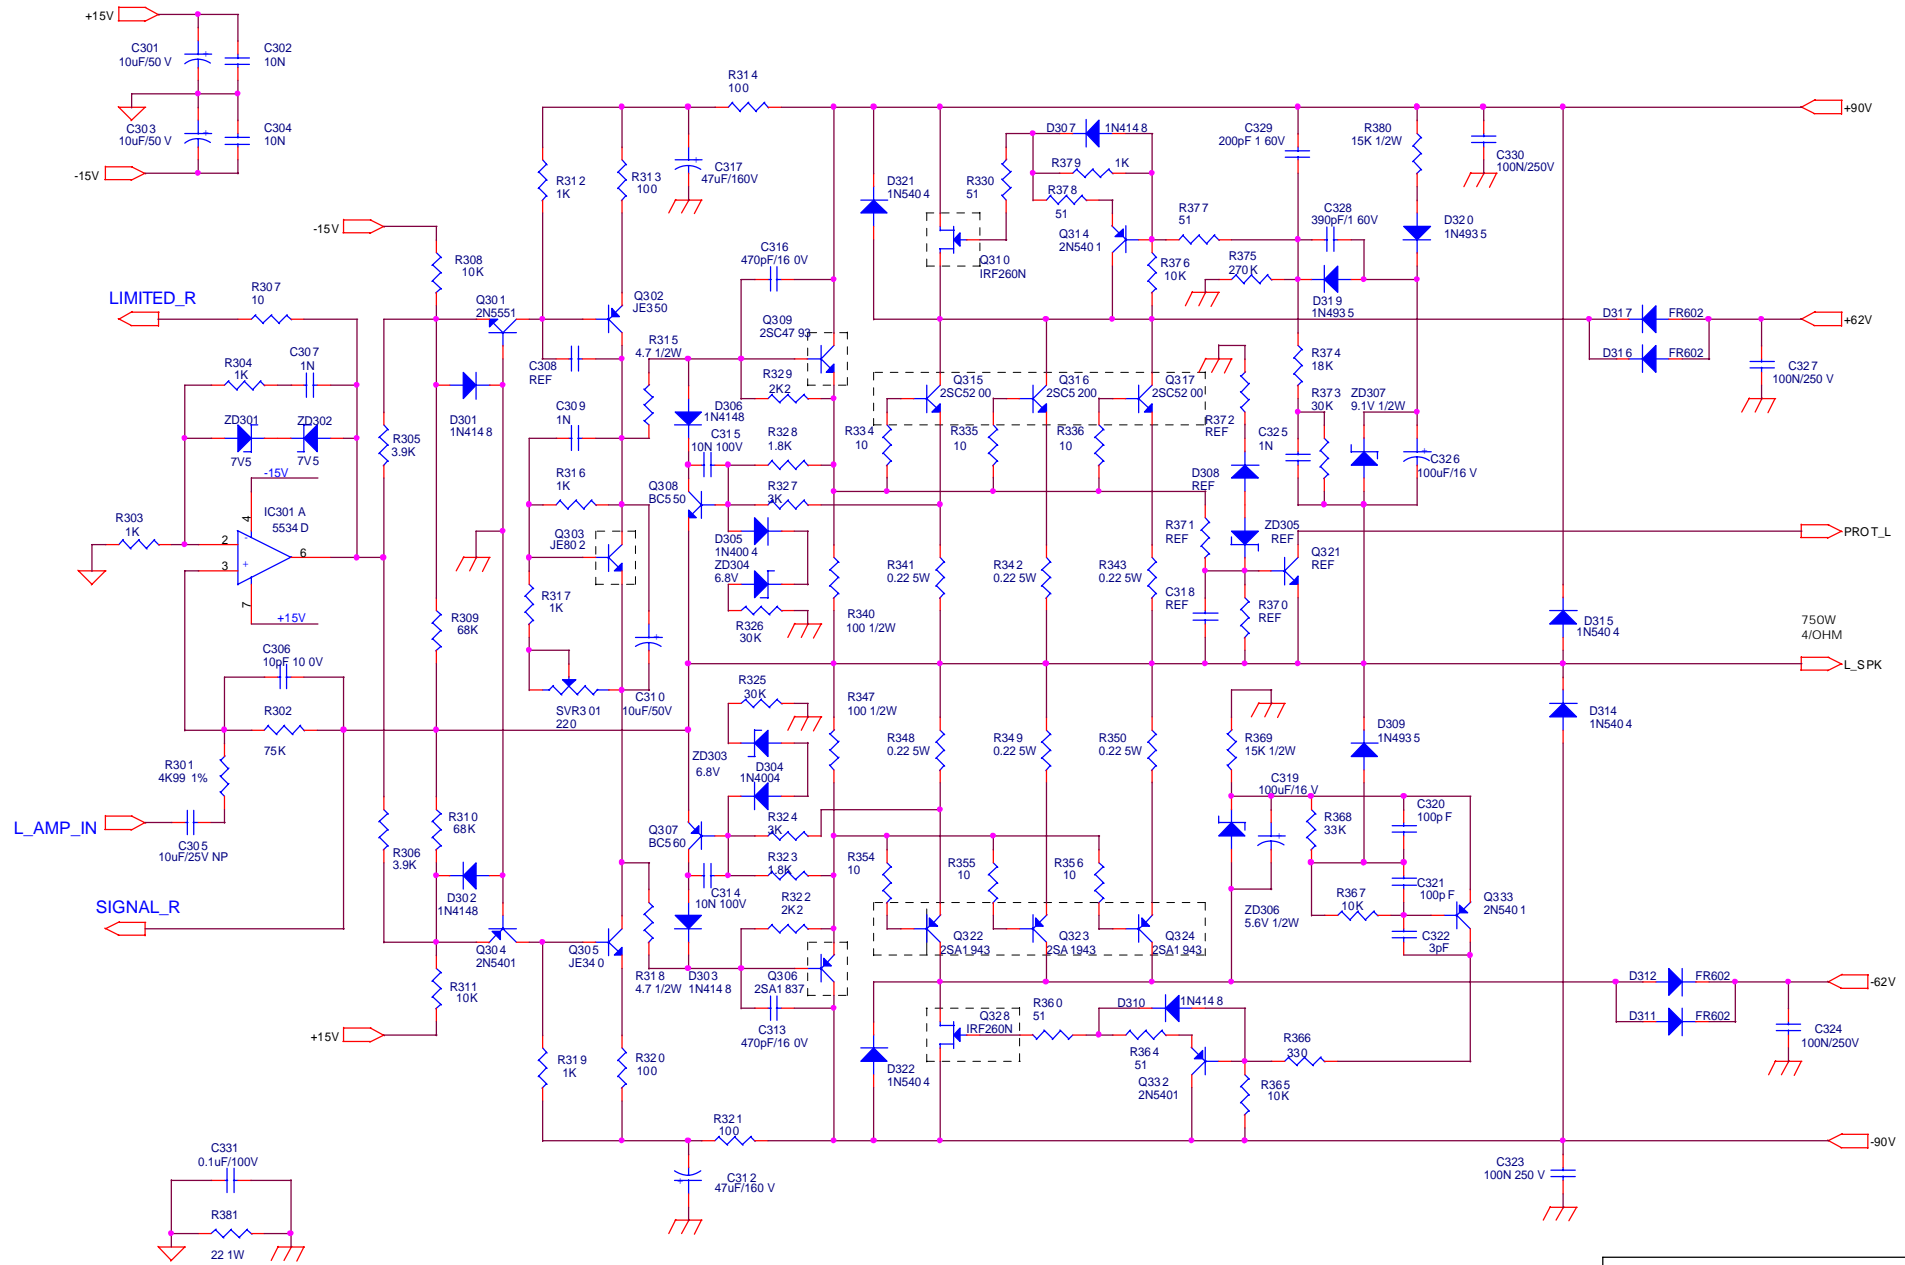

PHONIC CORP.			
Title			
LPS2500 L POWER AMP.			
Size	Document Number	Rev	
A3	LAMP.SCH	A	
Date:	Wednesday, September 26, 2007	Sheet	3 of 6

PHONIC CORP.			
Title			
LPS2500 R POWER AMP.			
Size	Document Number	Rev	
A3	RAMP.SCH	A	
Date:	Wednesday, September 26, 2007	Sheet	4 of 6

PHONIC CORP.			
Title			
LPS2500 SPK OUT			
Size	Document Number		Rev
B	SPK.SCH		A
Date:	Wednesday, September 26, 2007	Sheet	5 of 6

PHONIC CORP.			
Title LPS2500 POWER SUPPLY			
Size A3	Document Number POWER.SCH	Rev A	
Date: Wednesday, September 26, 2007	Sheet 6	of	6