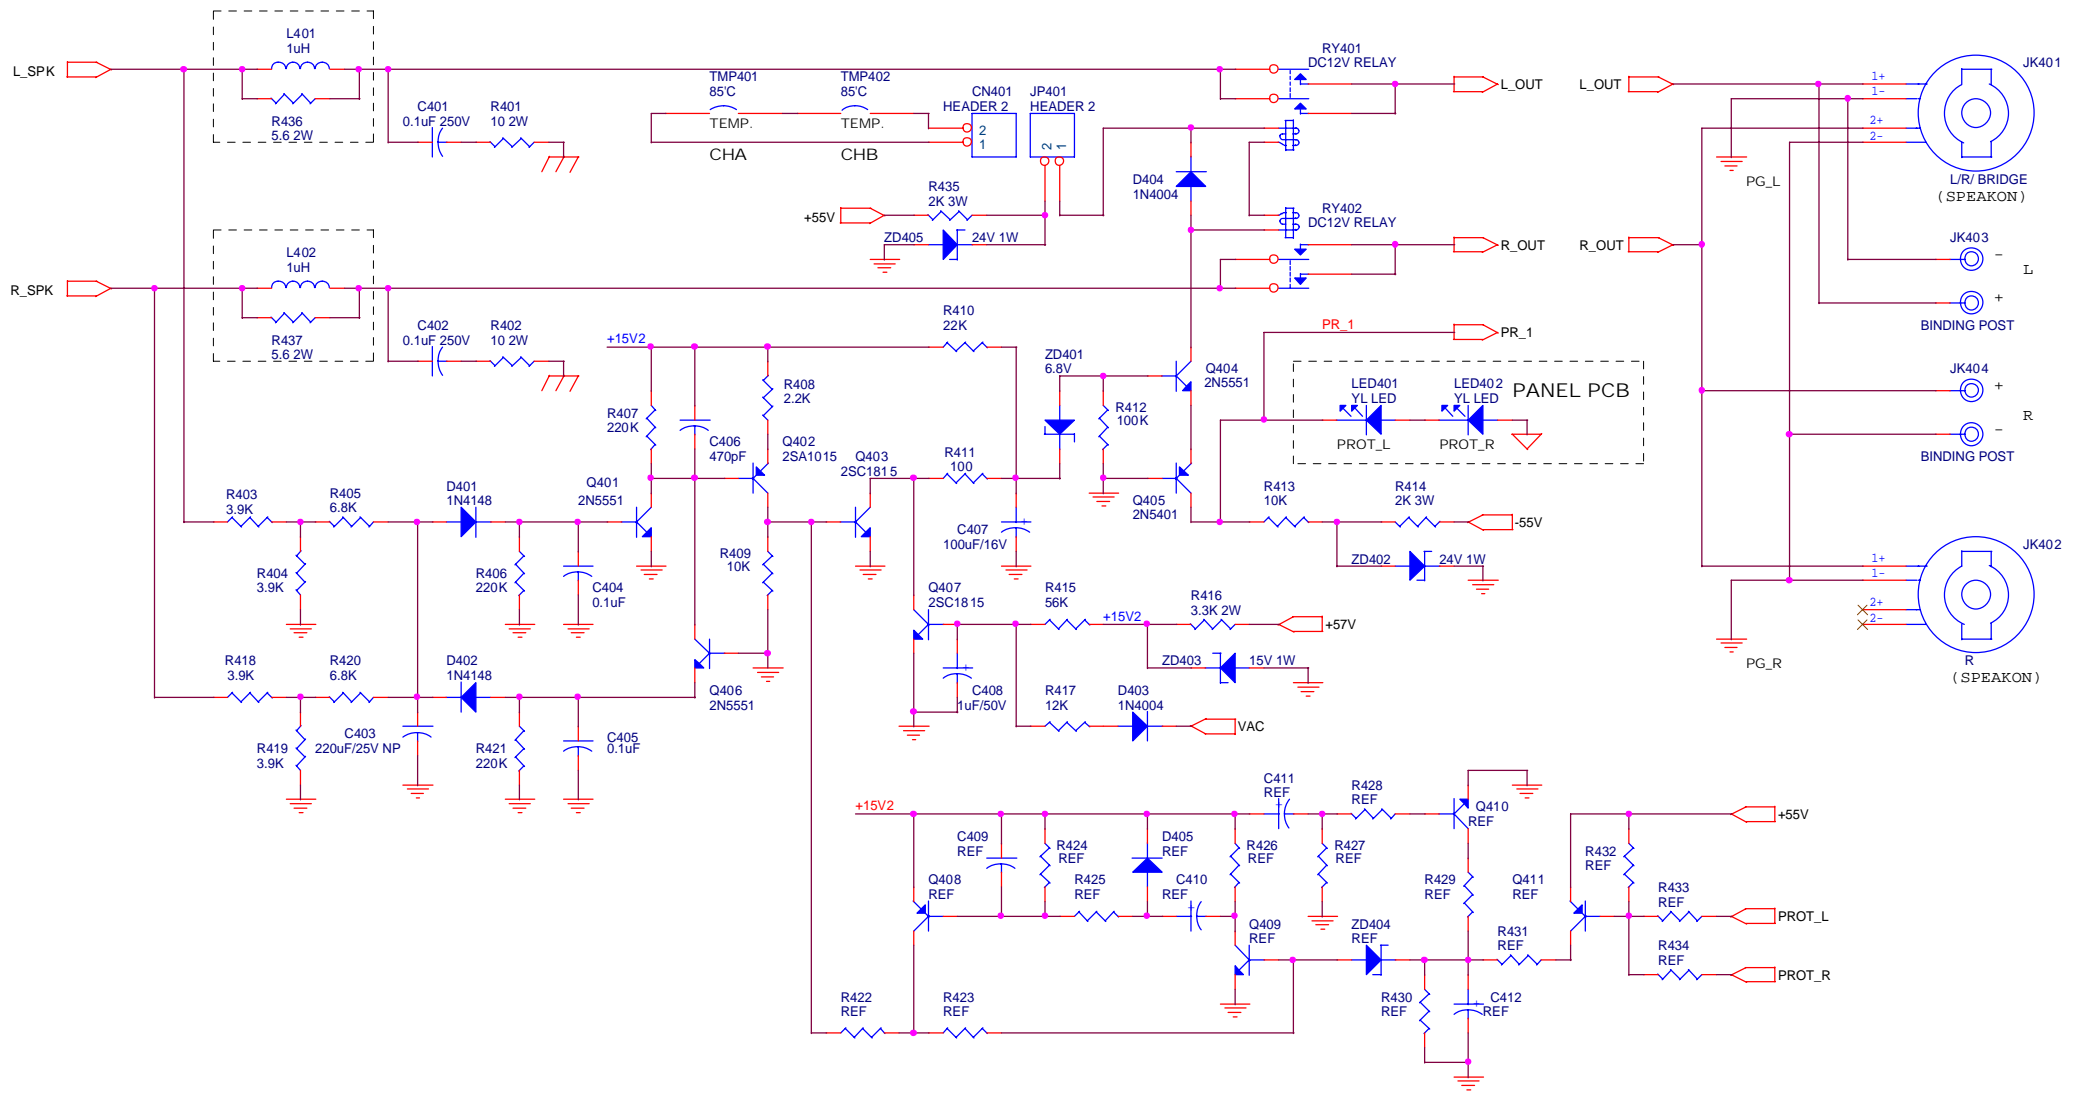

PHONIC CORP.			
Title			
LPS2500 L POWER AMP.			
Size	Document Number	Rev	
A3	LAMP.SCH	A	
Date:	Wednesday, September 26, 2007	Sheet	3 of 6

PHONIC CORP.			
Title			
LPS2500 R POWER AMP.			
Size	Document Number	Rev	
A3	RAMP.SCH	A	
Date:	Wednesday, September 26, 2007	Sheet	4 of 6

PHONIC CORP.			
Title			
LPS2500 SPK OUT			
Size	Document Number		Rev
B	SPK.SCH		A
Date:	Wednesday, September 26, 2007	Sheet	5 of 6

PHONIC CORP.			
Title LPS2500 POWER SUPPLY			
Size A3	Document Number POWER.SCH	Rev A	
Date: Wednesday, September 26, 2007	Sheet 6	of	6