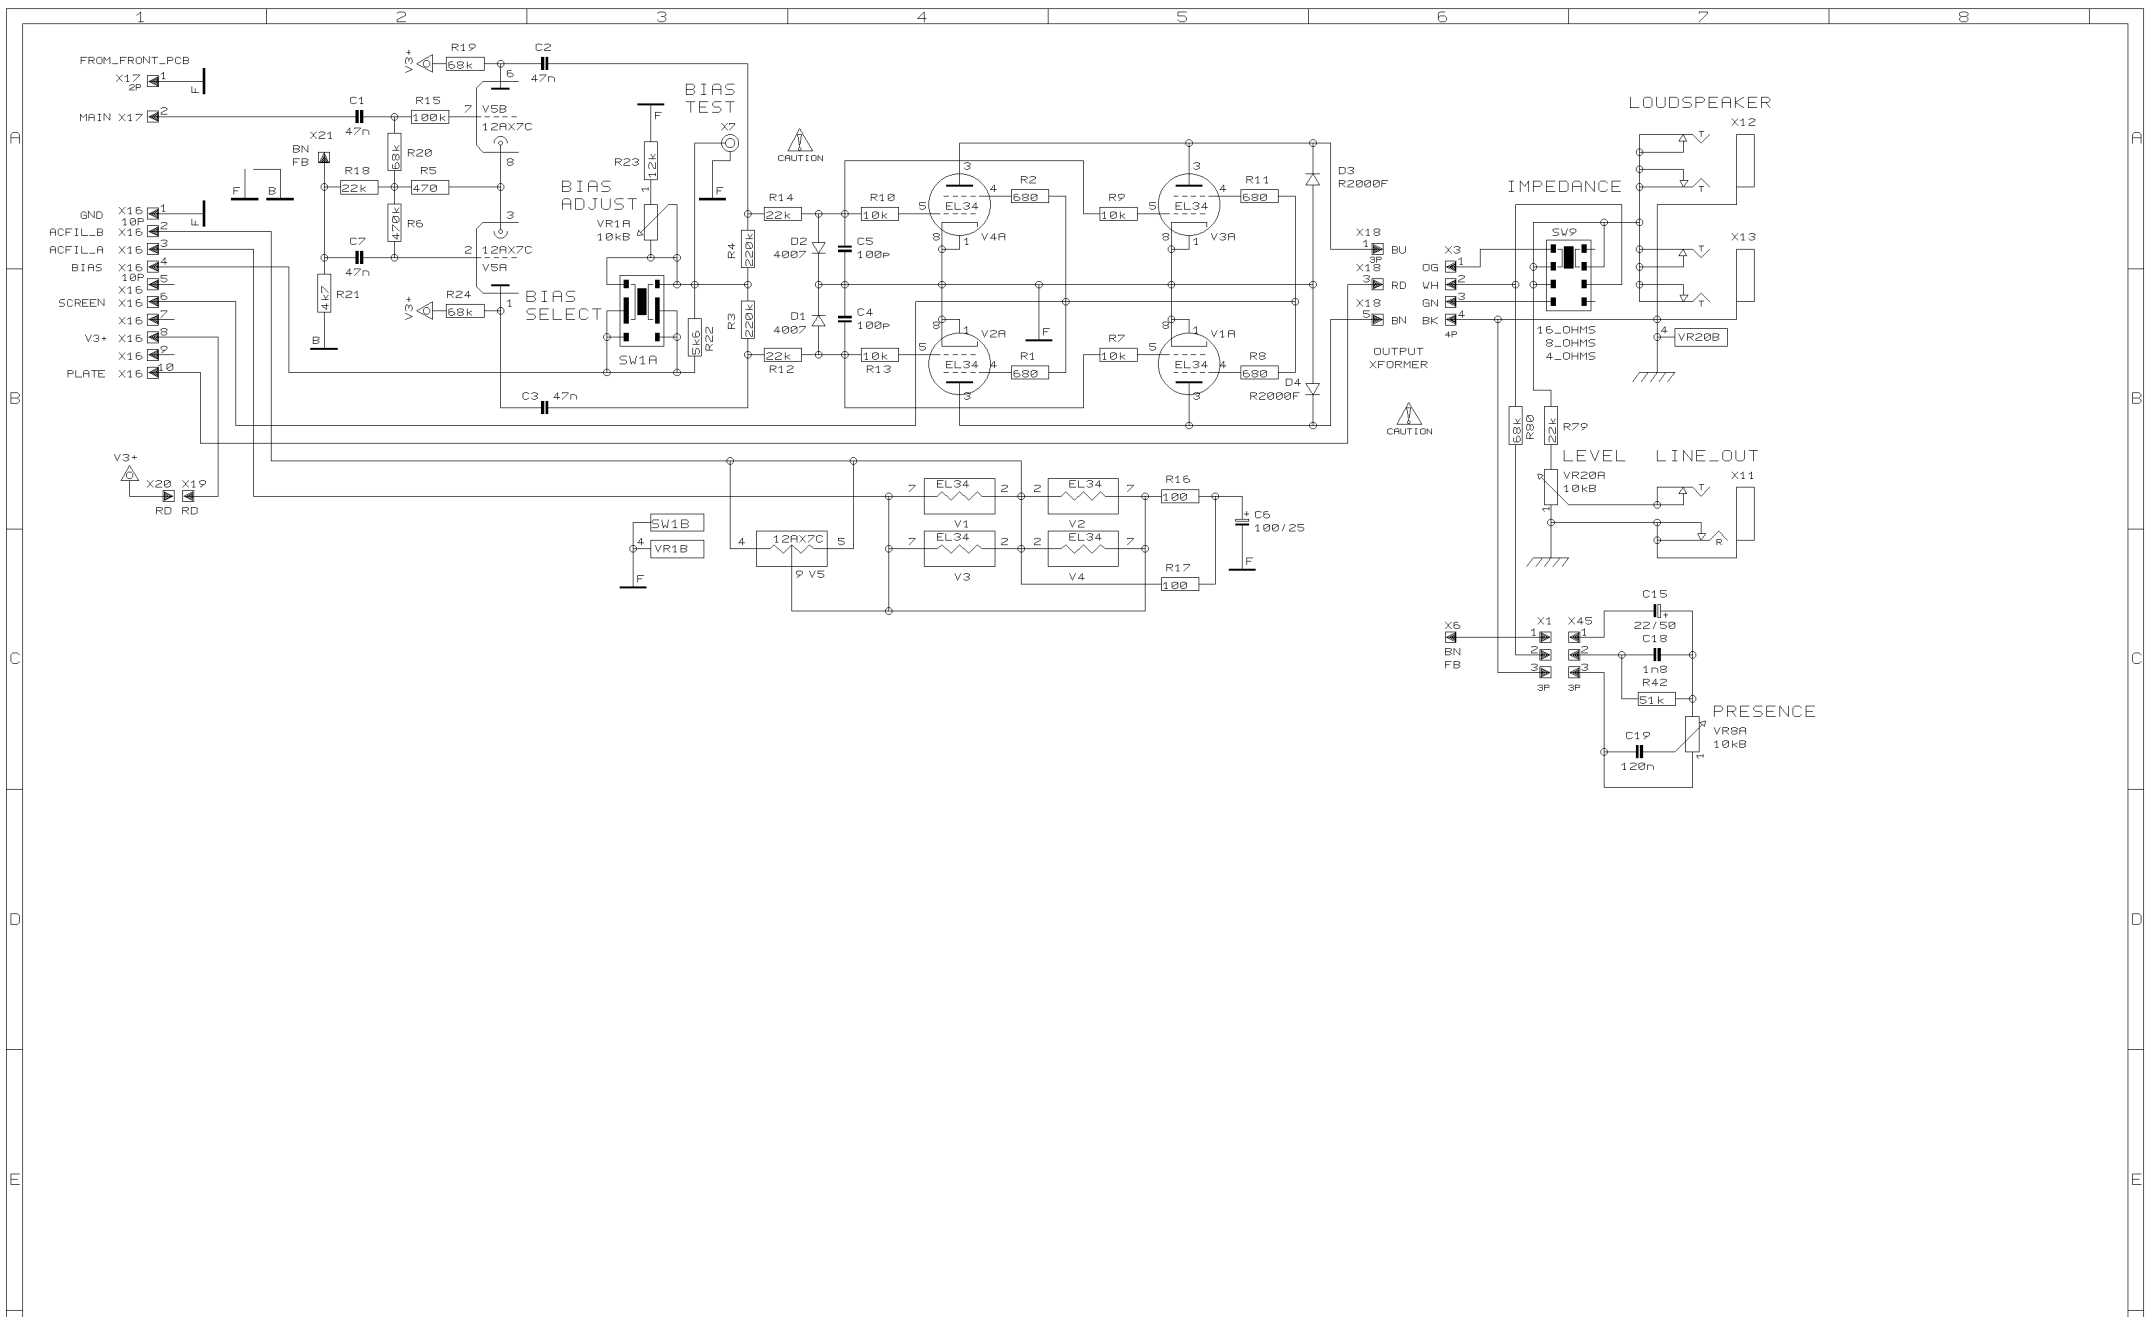

REVISIONS F (26/10/07)

DRAWN PH CHECKED DATE 26.10.7 14:03

BUGERA
THE SOUL OF VALVES

PROJECT P0623
BUGERA
PREAMP/PSU
SHEET 1 OF 3 SHEETS TOTAL

REVISIONS		F	
DRAWN	PH	CHECKED	DATE 26.10.7 14:03

BUGERA

THE SOUL OF VALVES

PROJECT	P0623
BUGERA	POWER AMP
SHEET 2 OF 3 SHEETS TOTAL	

REVISIONS		F	
DRAWN	PH	CHECKED	DATE 26.10.7 14:03

BUGERA

THE SOUL OF VALVES

PROJECT
P0623
BUGERA
FX SECTION/INTERFACE
SHEET 3 OF 3 SHEETS TOTAL