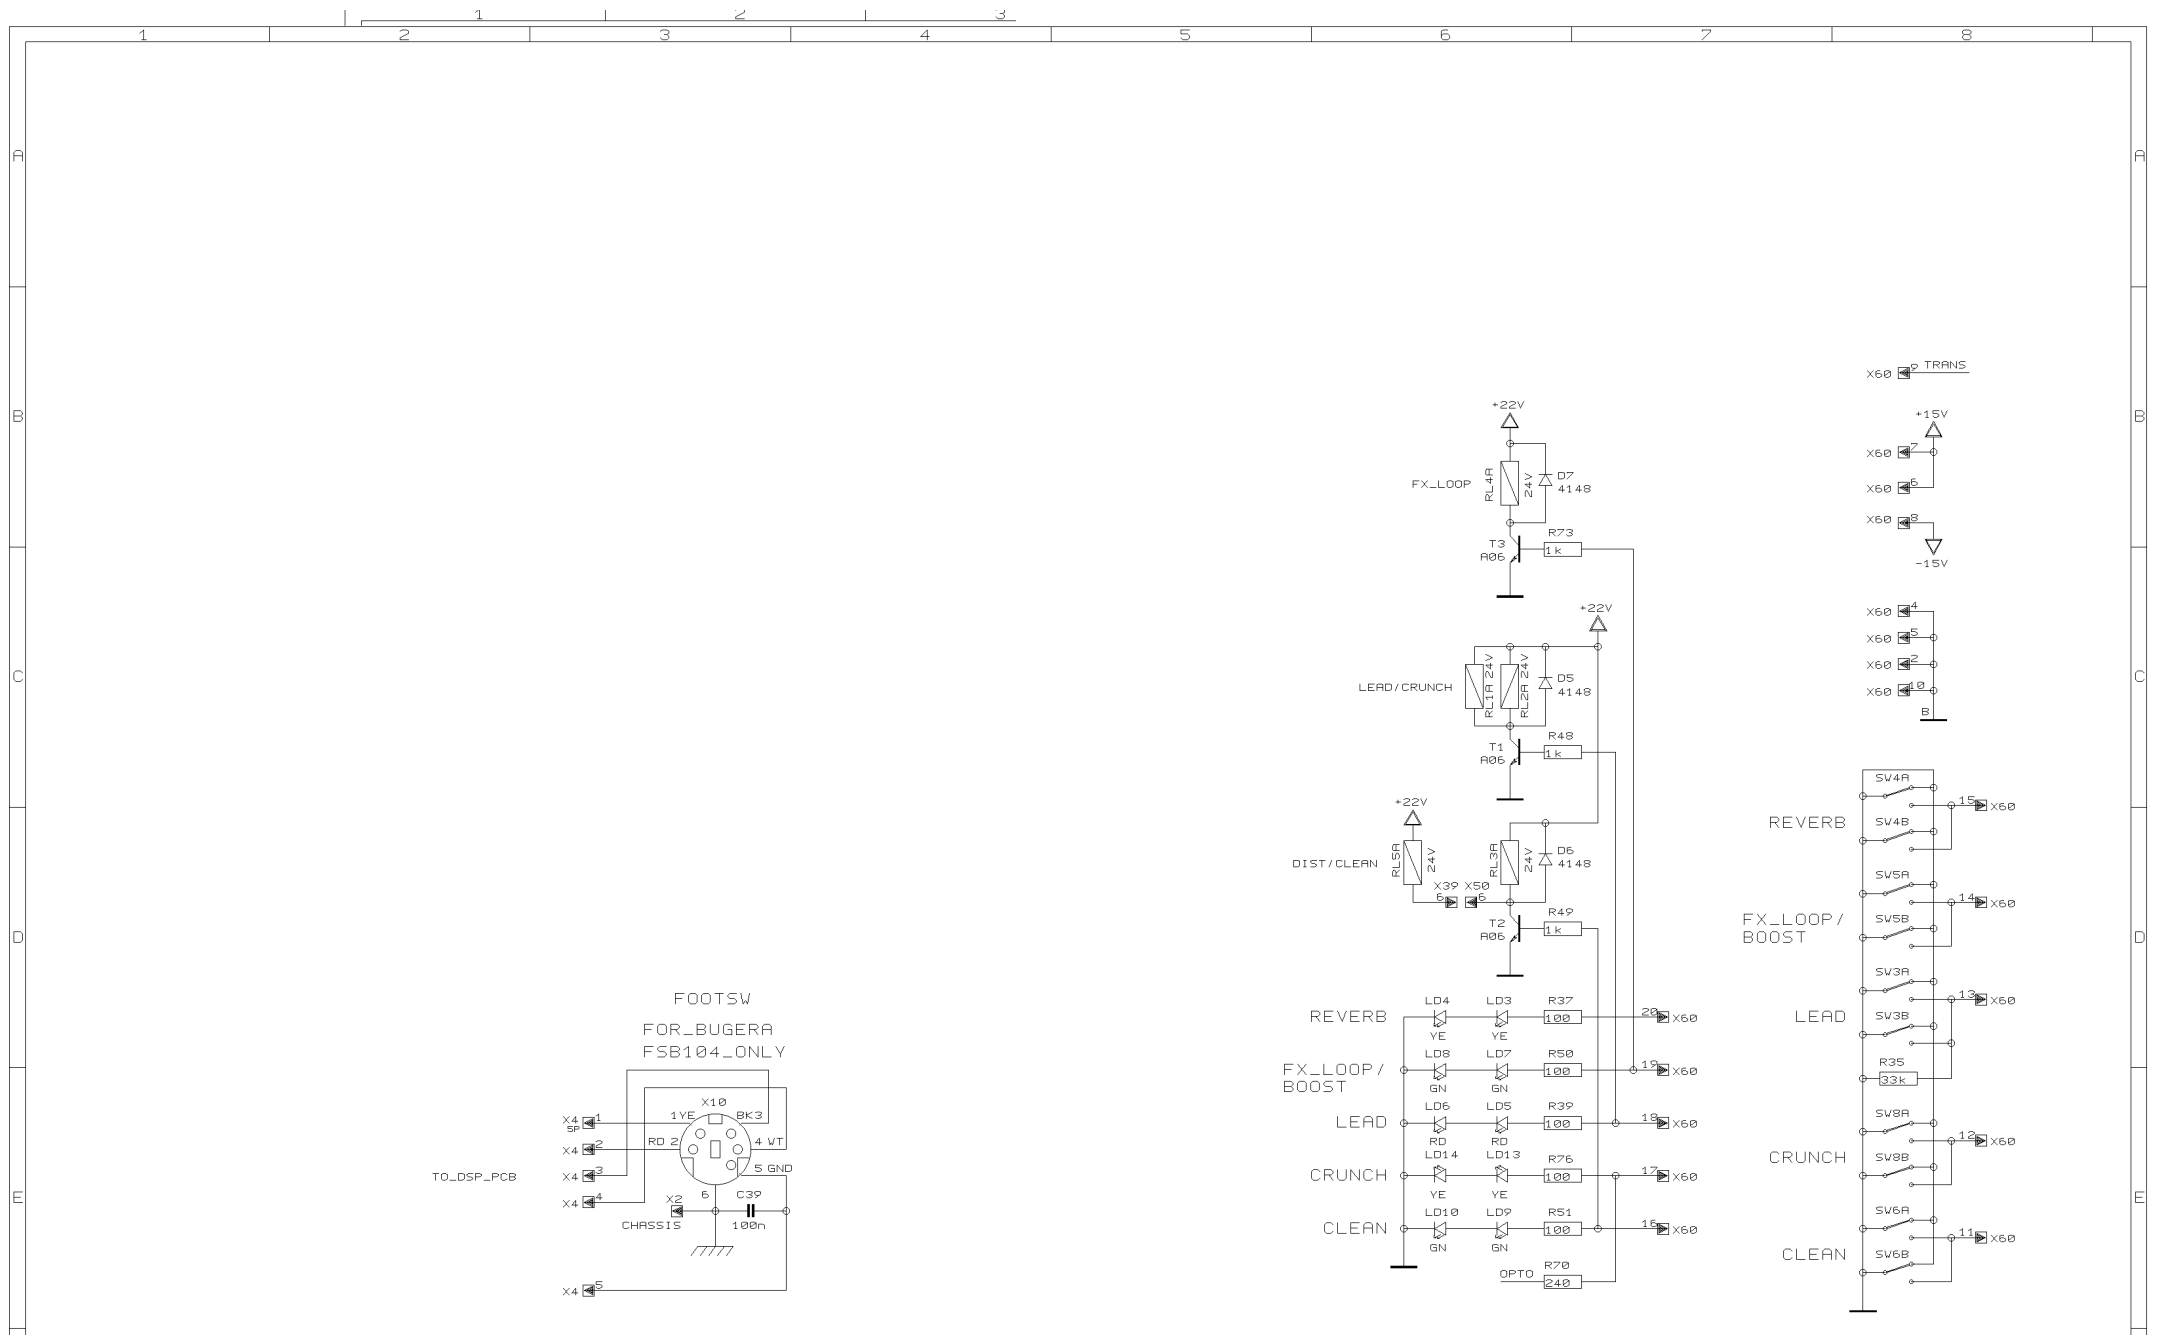

REVISIONS F (26/10/07)

DRAWN PH CHECKED DATE 26.10.7 14:03

BUGERA
THE SOUL OF VALVES

PROJECT P0623
BUGERA
PREAMP/PSU
SHEET 1 OF 3 SHEETS TOTAL

REVISIONS		F	
DRAWN	PH	CHECKED	DATE 26.10.7 14:03

BUGERA

THE SOUL OF VALVES

PROJECT	P0623
BUGERA	POWER AMP
SHEET 2 OF 3 SHEETS TOTAL	

REVISIONS		F	
DRAWN	PH	CHECKED	DATE 26.10.7 14:03

BUGERA

THE SOUL OF VALVES

PROJECT
P0623
BUGERA
FX SECTION/INTERFACE
SHEET 3 OF 3 SHEETS TOTAL