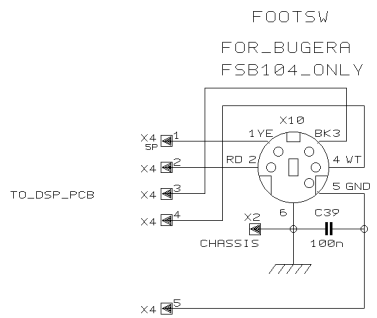

REVISIONS F (26/10/07)

DRAWN PH CHECKED DATE 26.10.7 14:03

BUGERA
THE SOUL OF VALVES

PROJECT P0623
BUGERA
PREAMP/PSU
SHEET 1 OF 3 SHEETS TOTAL

REVISIONS		F	
DRAWN	PH	CHECKED	DATE 26.10.7 14:03

BUGERA

THE SOUL OF VALVES

PROJECT	P0623
BUGERA	POWER AMP
SHEET 2 OF 3 SHEETS TOTAL	

REVISIONS		F	
DRAWN	PH	CHECKED	DATE 26.10.7 14:03

BUGERA

THE SOUL OF VALVES

PROJECT
P0623
BUGERA
FX SECTION/INTERFACE
SHEET 3 OF 3 SHEETS TOTAL