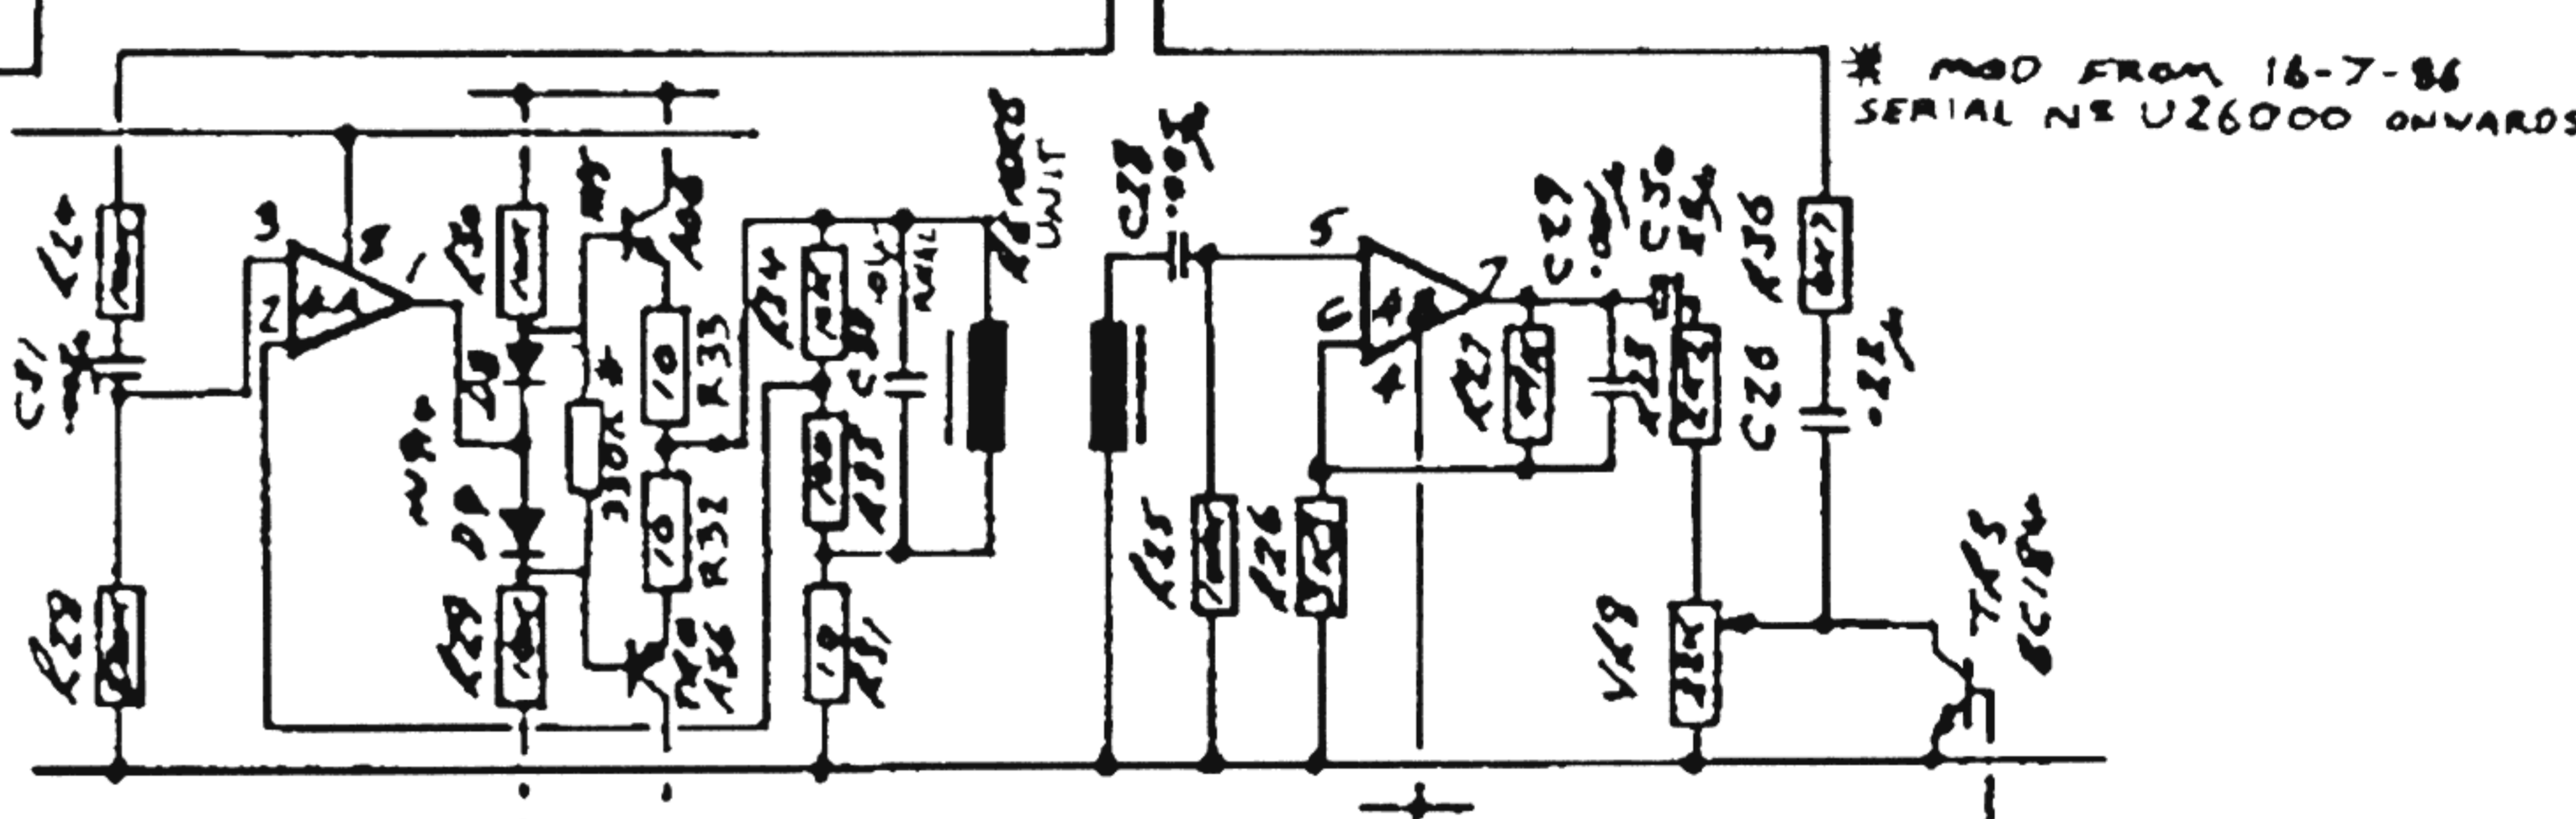

IC 1,3,4,5 - LM1458 or TL072
 IC 2 - CA3046

* MOD FROM 16-7-86
 SERIAL NR U26000 ONWARDS

ETHERMAL CUTOFF
 C.S.A. / SEMKO ONLY
 (INTERVAL ON T_e)