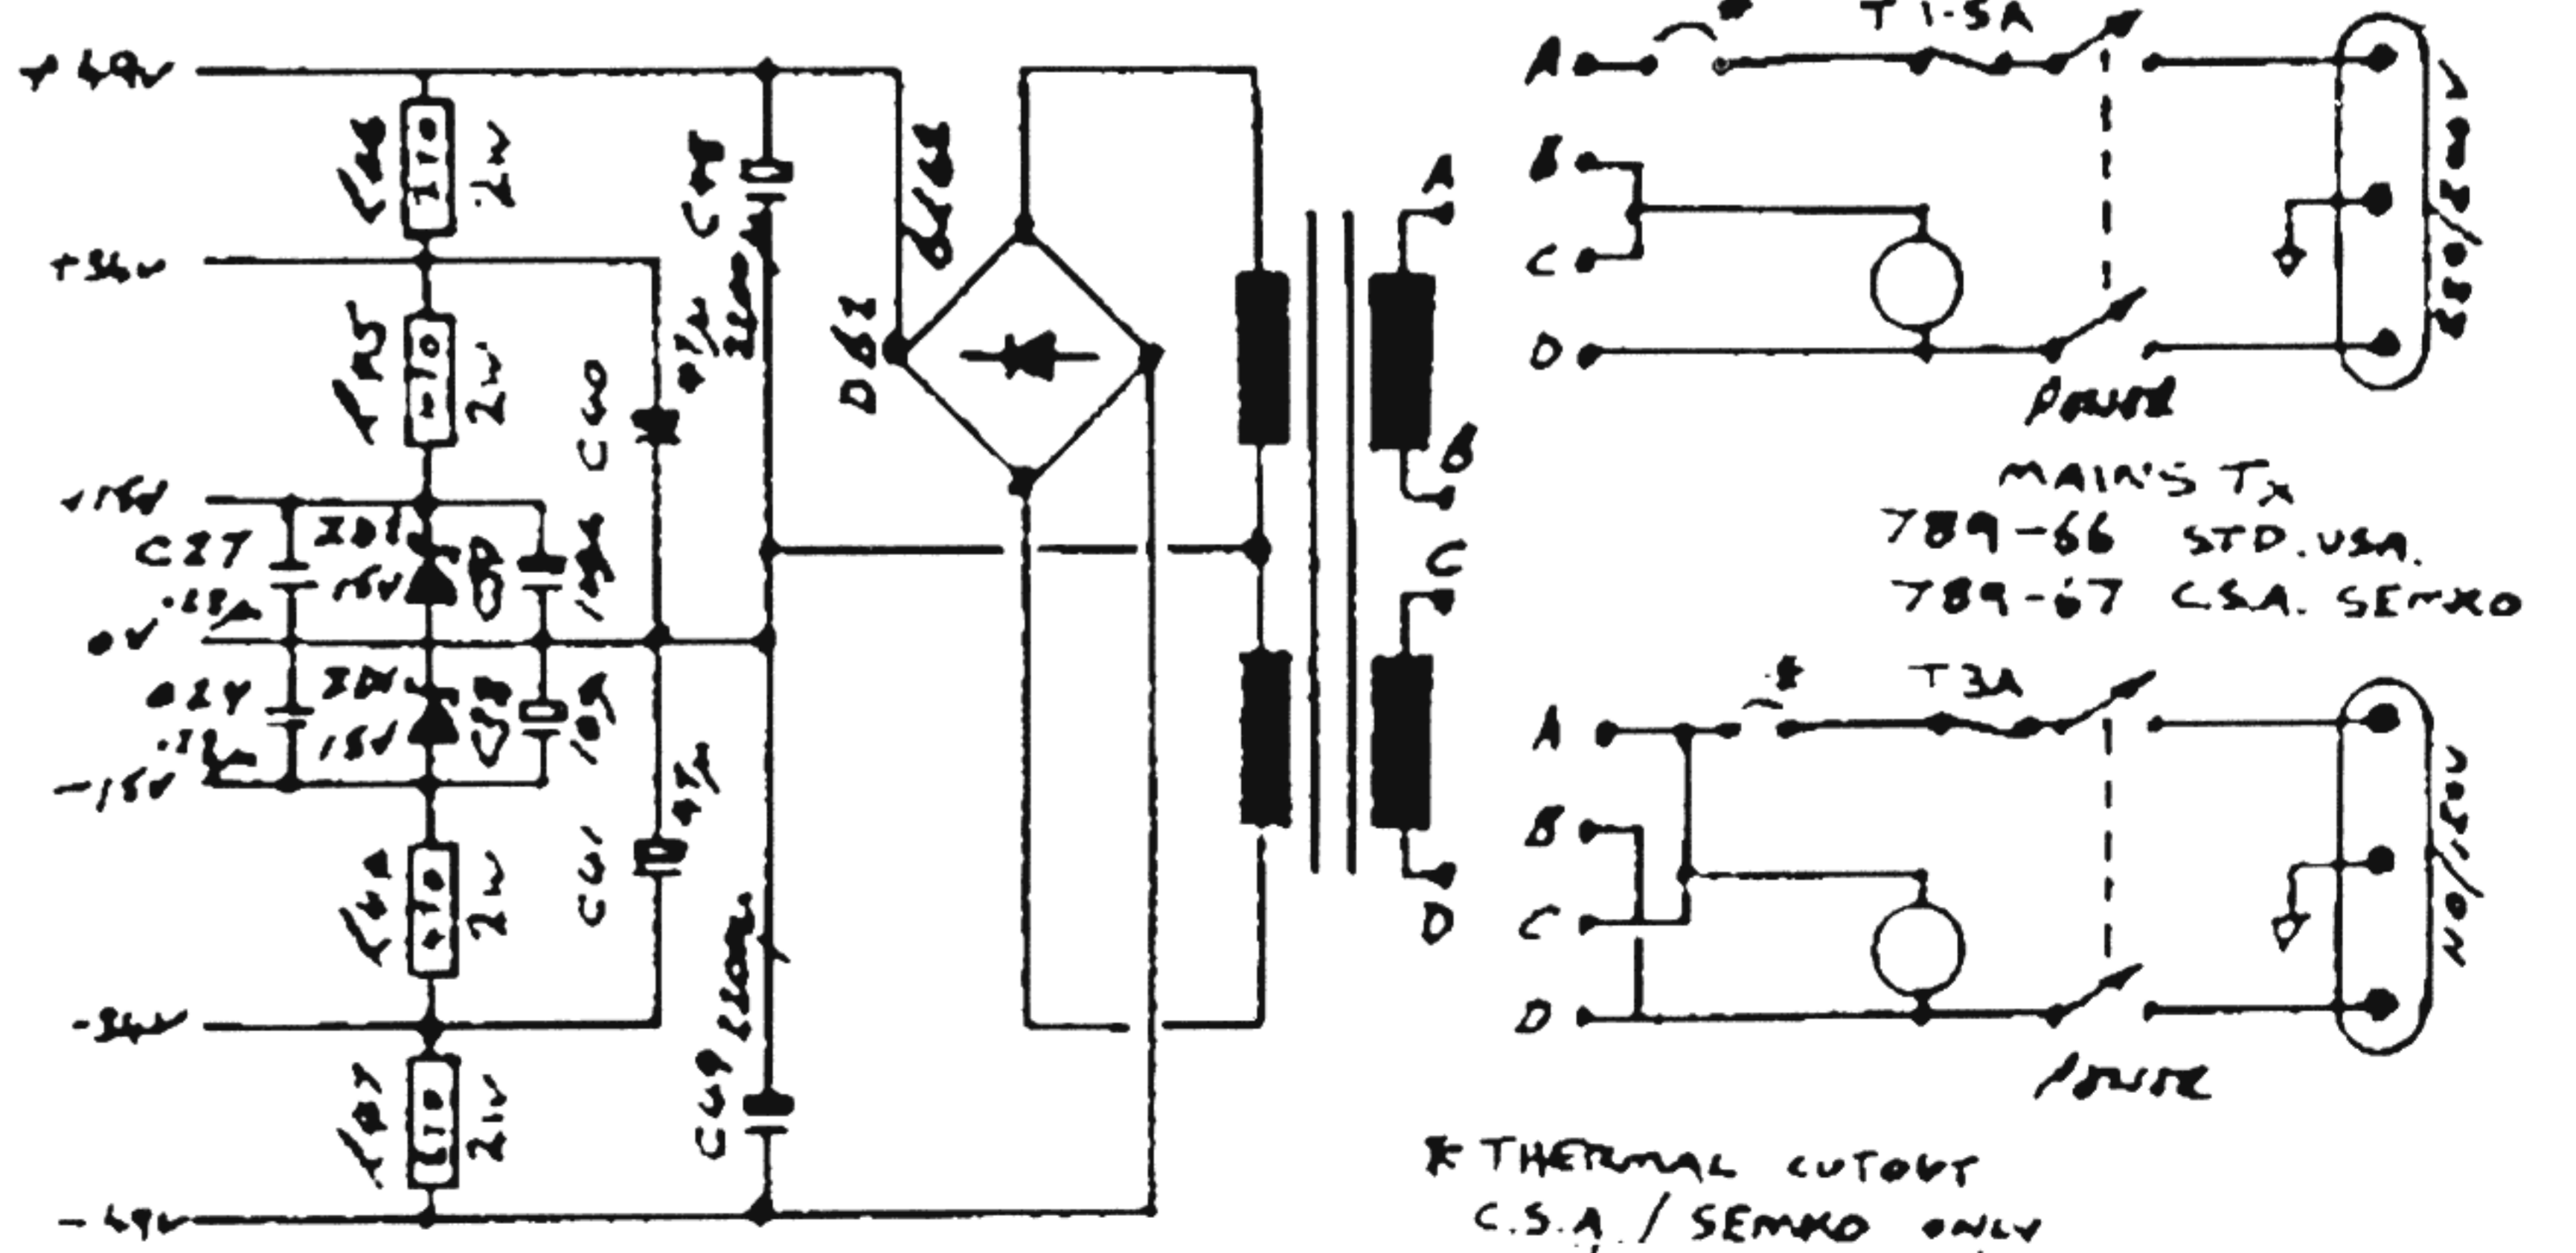

IC 1,3,4,5 - LM1458 or TL072
 IC 2 - CA3046

* MOD FROM 16-7-86
 SERIAL NR U26000 ONWARDS

ETHERMAL CUTOFF
 C.S.A. / SEMKO ONLY
 (INTERVAL ON T_e)