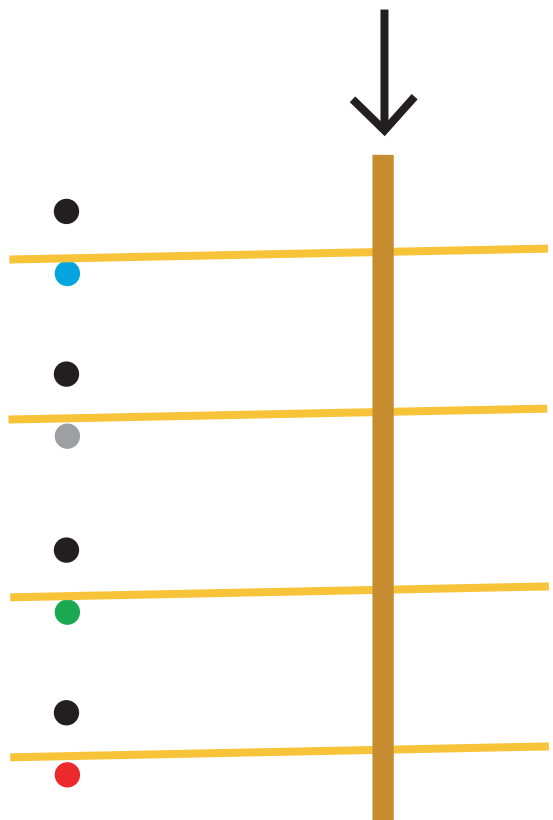

# Key Contacts

Buss

IV

4'

8'

16'

Vox Continental  
Key System

Key Normal

Key Pressed