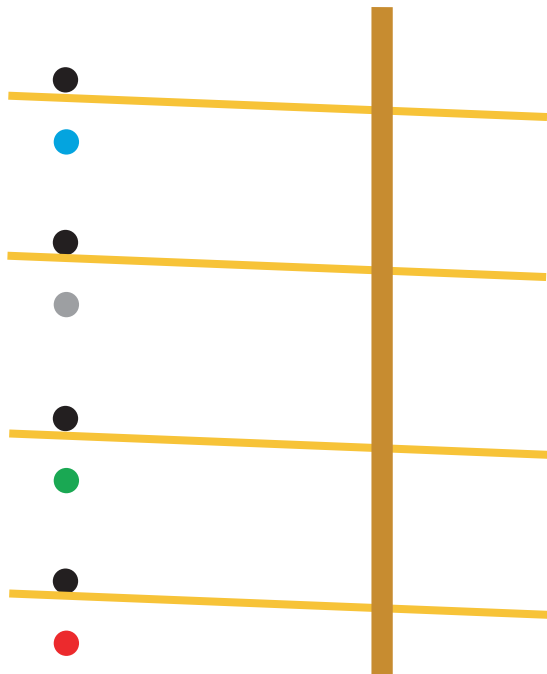

# Key Contacts

Buss

IV

4'

8'

16'

Vox Continental  
Key System

Key Normal

Key Pressed