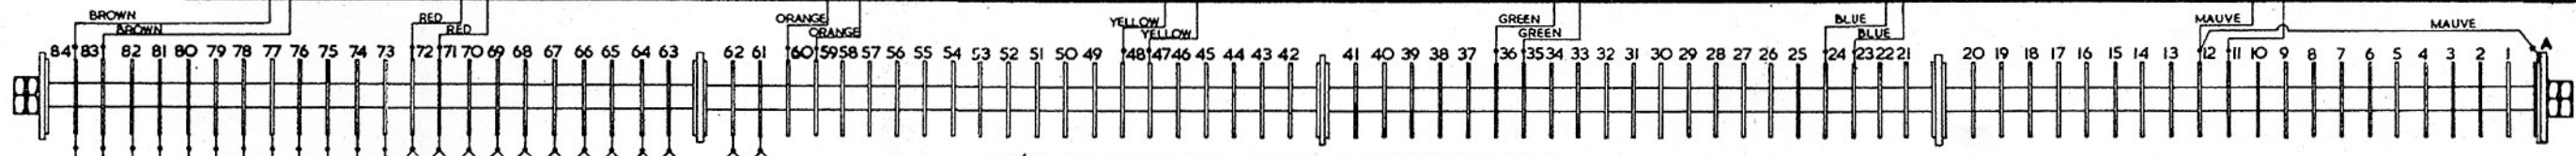

TYPE III TONE GENERATORS

2 1/2' BLACK WIRING FROM BISCUITS 53 TO 5 TO KEYS 1 TO 49
 2' YELLOW WIRING FROM BISCUIT 48 TO A TO KEYS 1 TO 49
 1 1/2' MAUVE WIRING FROM BISCUITS 44 TO 1 TO KEYS 1 TO 44
 1' BLUE WIRING FROM BISCUITS 36 TO A TO KEYS 1 TO 37
 16' RED WIRING FROM BISCUITS 84 TO 36 TO KEYS 1 TO 49
 8' GREEN WIRING FROM BISCUITS 72 TO 24 TO KEYS 1 TO 49
 4' GREY WIRING FROM BISCUITS 60 TO 12 TO KEYS 1 TO 49