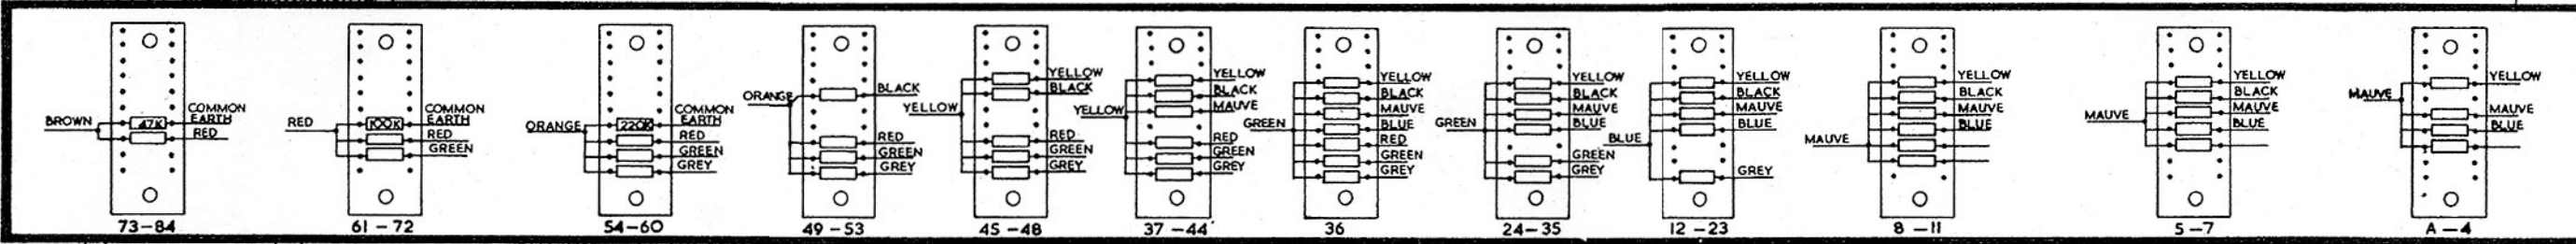

TYPE III TONE GENERATORS

2 1/2' BLACK WIRING FROM BISCUITS 53 TO 5 TO KEYS 1 TO 49
 2' YELLOW WIRING FROM BISCUIT 48 TO A TO KEYS 1 TO 49
 1 1/2' MAUVE WIRING FROM BISCUITS 44 TO 1 TO KEYS 1 TO 44
 1' BLUE WIRING FROM BISCUITS 36 TO A TO KEYS 1 TO 37
 16' RED WIRING FROM BISCUITS 84 TO 36 TO KEYS 1 TO 49
 8' GREEN WIRING FROM BISCUITS 72 TO 24 TO KEYS 1 TO 49
 4' GREY WIRING FROM BISCUITS 60 TO 12 TO KEYS 1 TO 49