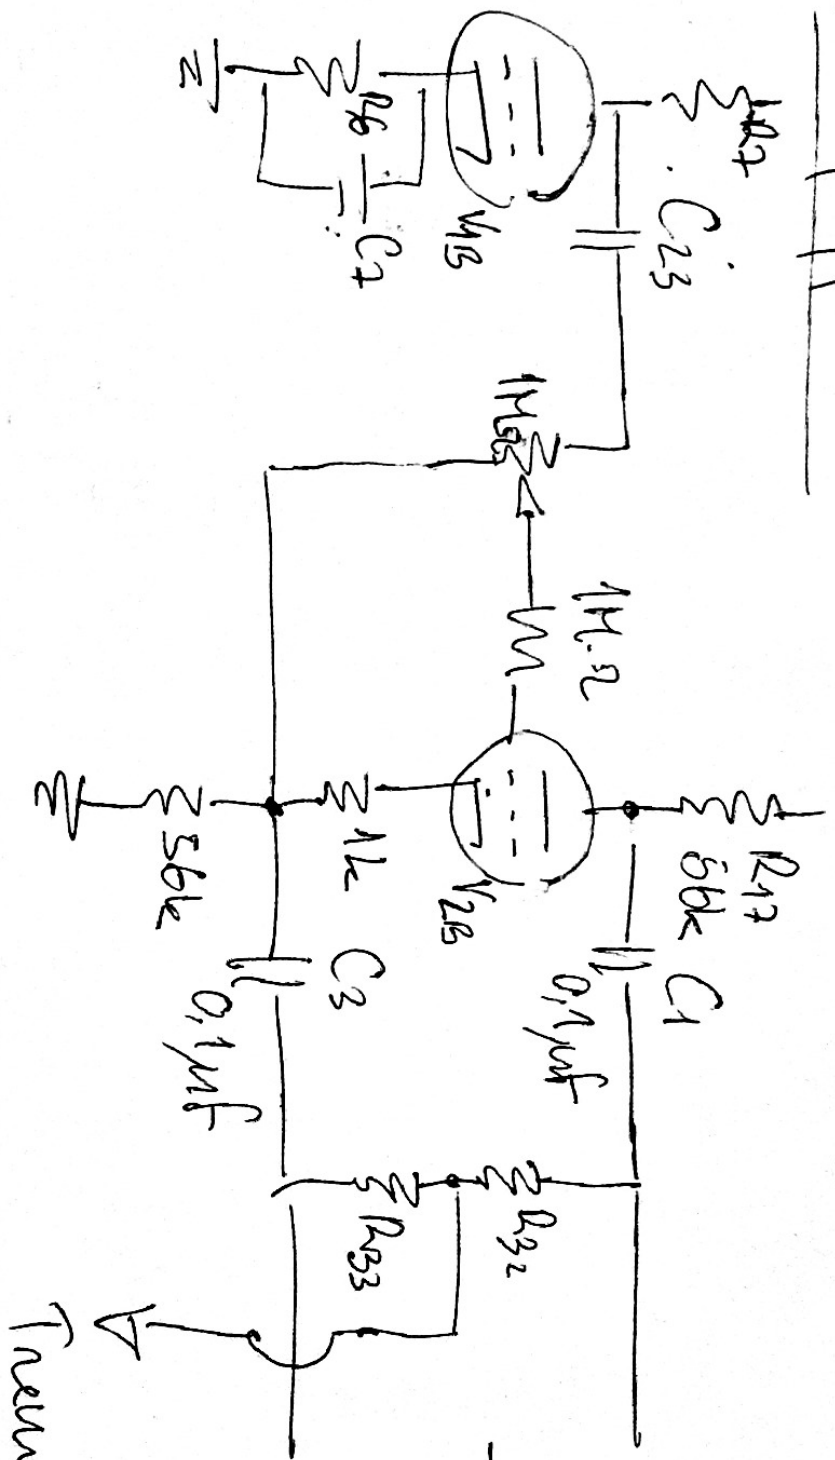

Fender Excilsson Schaltung

Boostfuehpod GW

→ to lower
Churnts

C.N.
2008.09.12