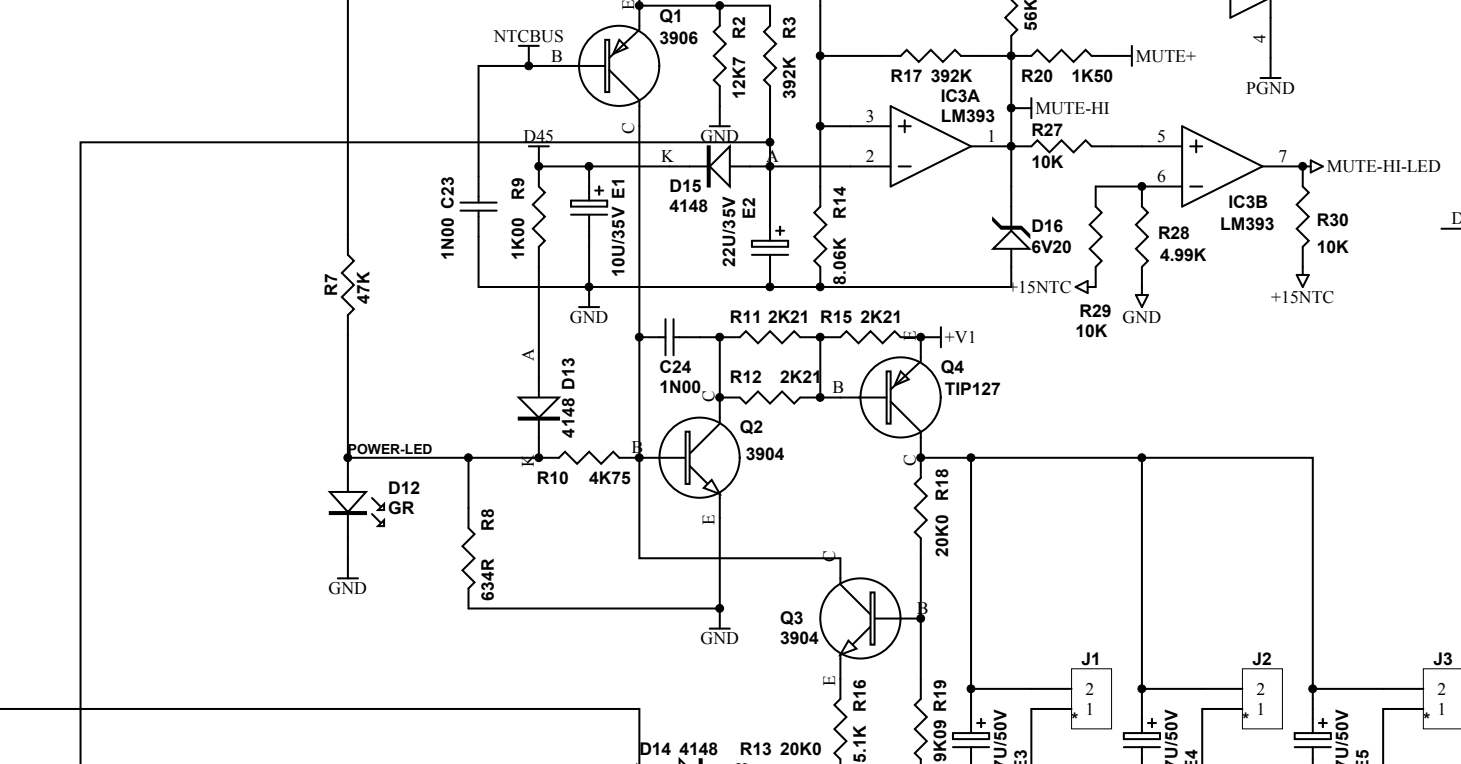

Title		
Size	Number	Revision
A4		
Date:	03/05/2010	Sheet of
File:	G:\Produzione\..HPA1000-B.SCH	Drawn By:

Title		
4X300W		
Size	Number	Revision
D		
Date:	03/05/2010	Sheet of
File:	G:\Produzione\HPA1400-A-01 SCH	Drawn By:

Title		
Size	Number	Revision
A1	0191-2010	
File:	G:\Produzione_HPA1000-P-01_Sch	Sheet of
Drawn By:		