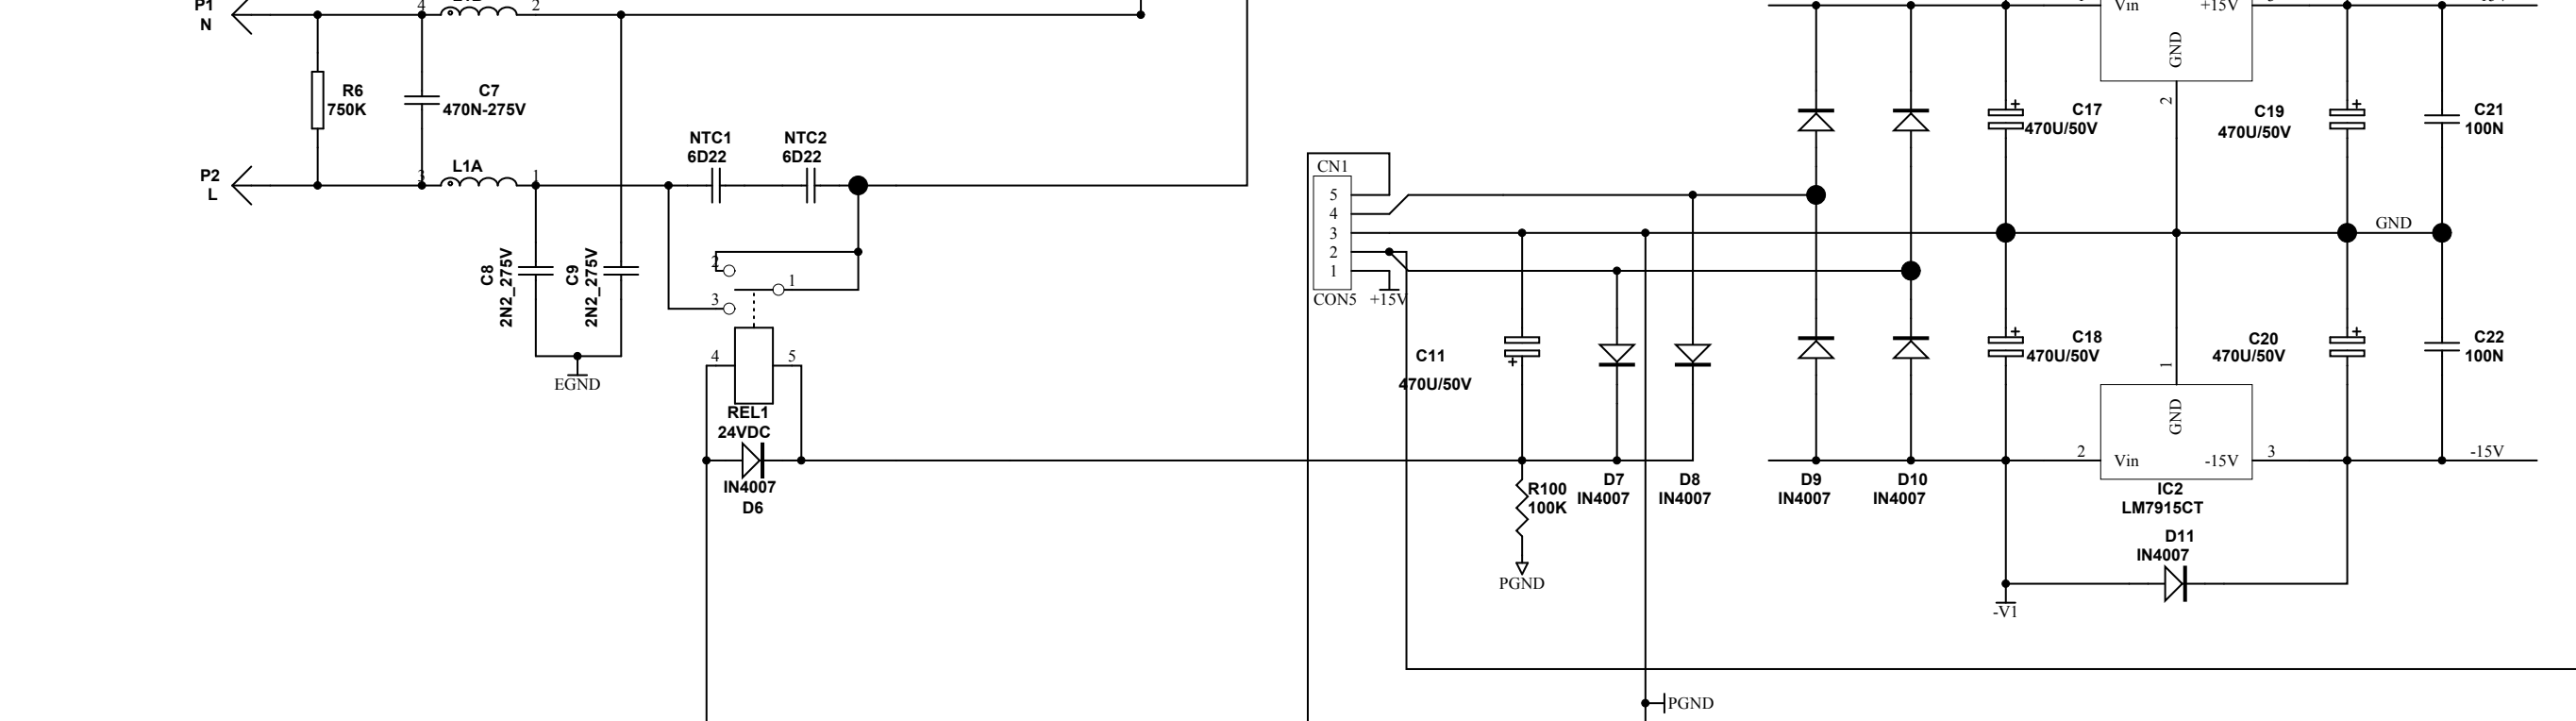

Title		
Size	Number	Revision
A4		
Date:	03/05/2010	Sheet of
File:	G:\Produzione\..HPA1000-B.SCH	Drawn By:

Title		
4X300W		
Size	Number	Revision
D		
Date:	03/05/2010	Sheet of
File:	G:\Produzione\HPA1400-A-01 SCH	Drawn By:

Title		
Size	Number	Revision
A1	0191-2010	
File:	G:\Produzione_HPA1000-P-01_Sch	Sheet of
Drawn By:		