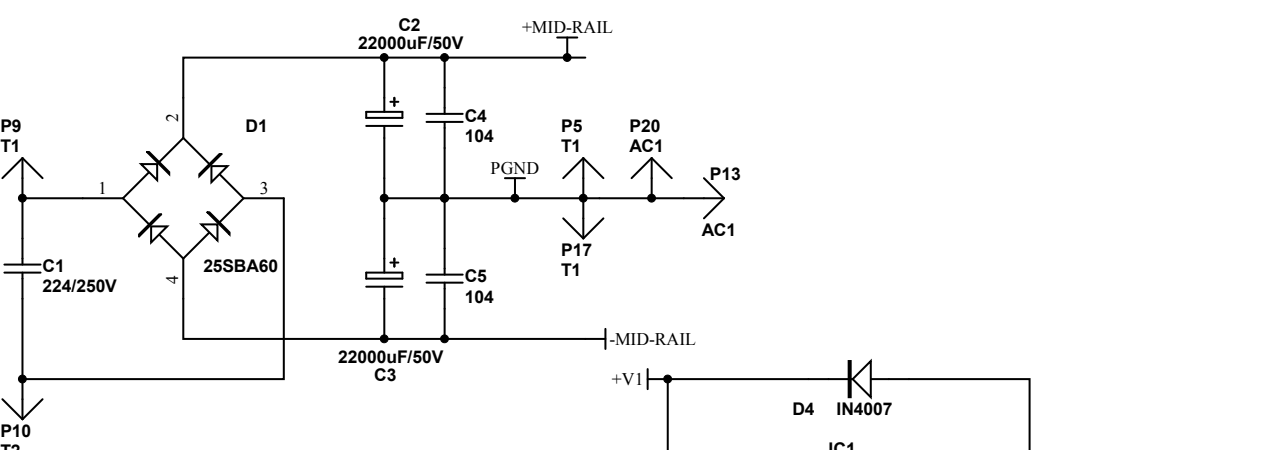

Title		
Size	Number	Revision
A4		
Date:	03/05/2010	Sheet of
File:	G:\Produzione\..HPA1000-B.SCH	Drawn By:

Title		
4X300W		
Size	Number	Revision
D		
Date:	03/05/2010	Sheet of
File:	G:\Produzione\HPA1400-A-01 SCH	Drawn By:

Title		
Size	Number	Revision
A1	0191-2010	
File:	G:\Produzione_HPA1000-P-01_Sch	Sheet of
Drawn By:		