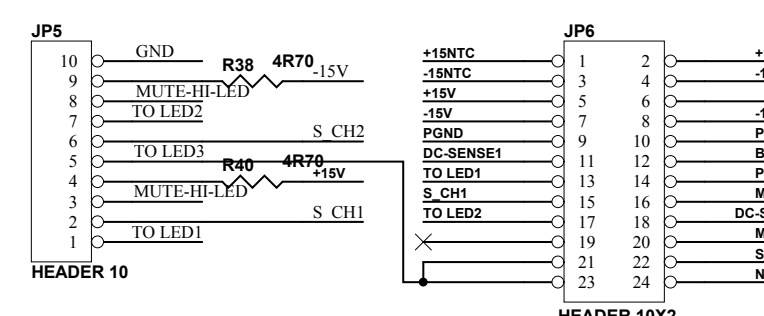

Title		
Size	Number	Revision
A4		
Date:	03/05/2010	Sheet of
File:	G:\Produzione\..HPA1000-B.SCH	Drawn By:

Title		
4X300W		
Size	Number	Revision
D		
Date:	03/05/2010	Sheet of
File:	G:\Produzione\HPA1400-A-01 SCH	Drawn By:

Title		
Size	Number	Revision
A1	0191-2010	
File:	G:\Produzione_HPA1000-P-01_Sch	Sheet of
Drawn By:		