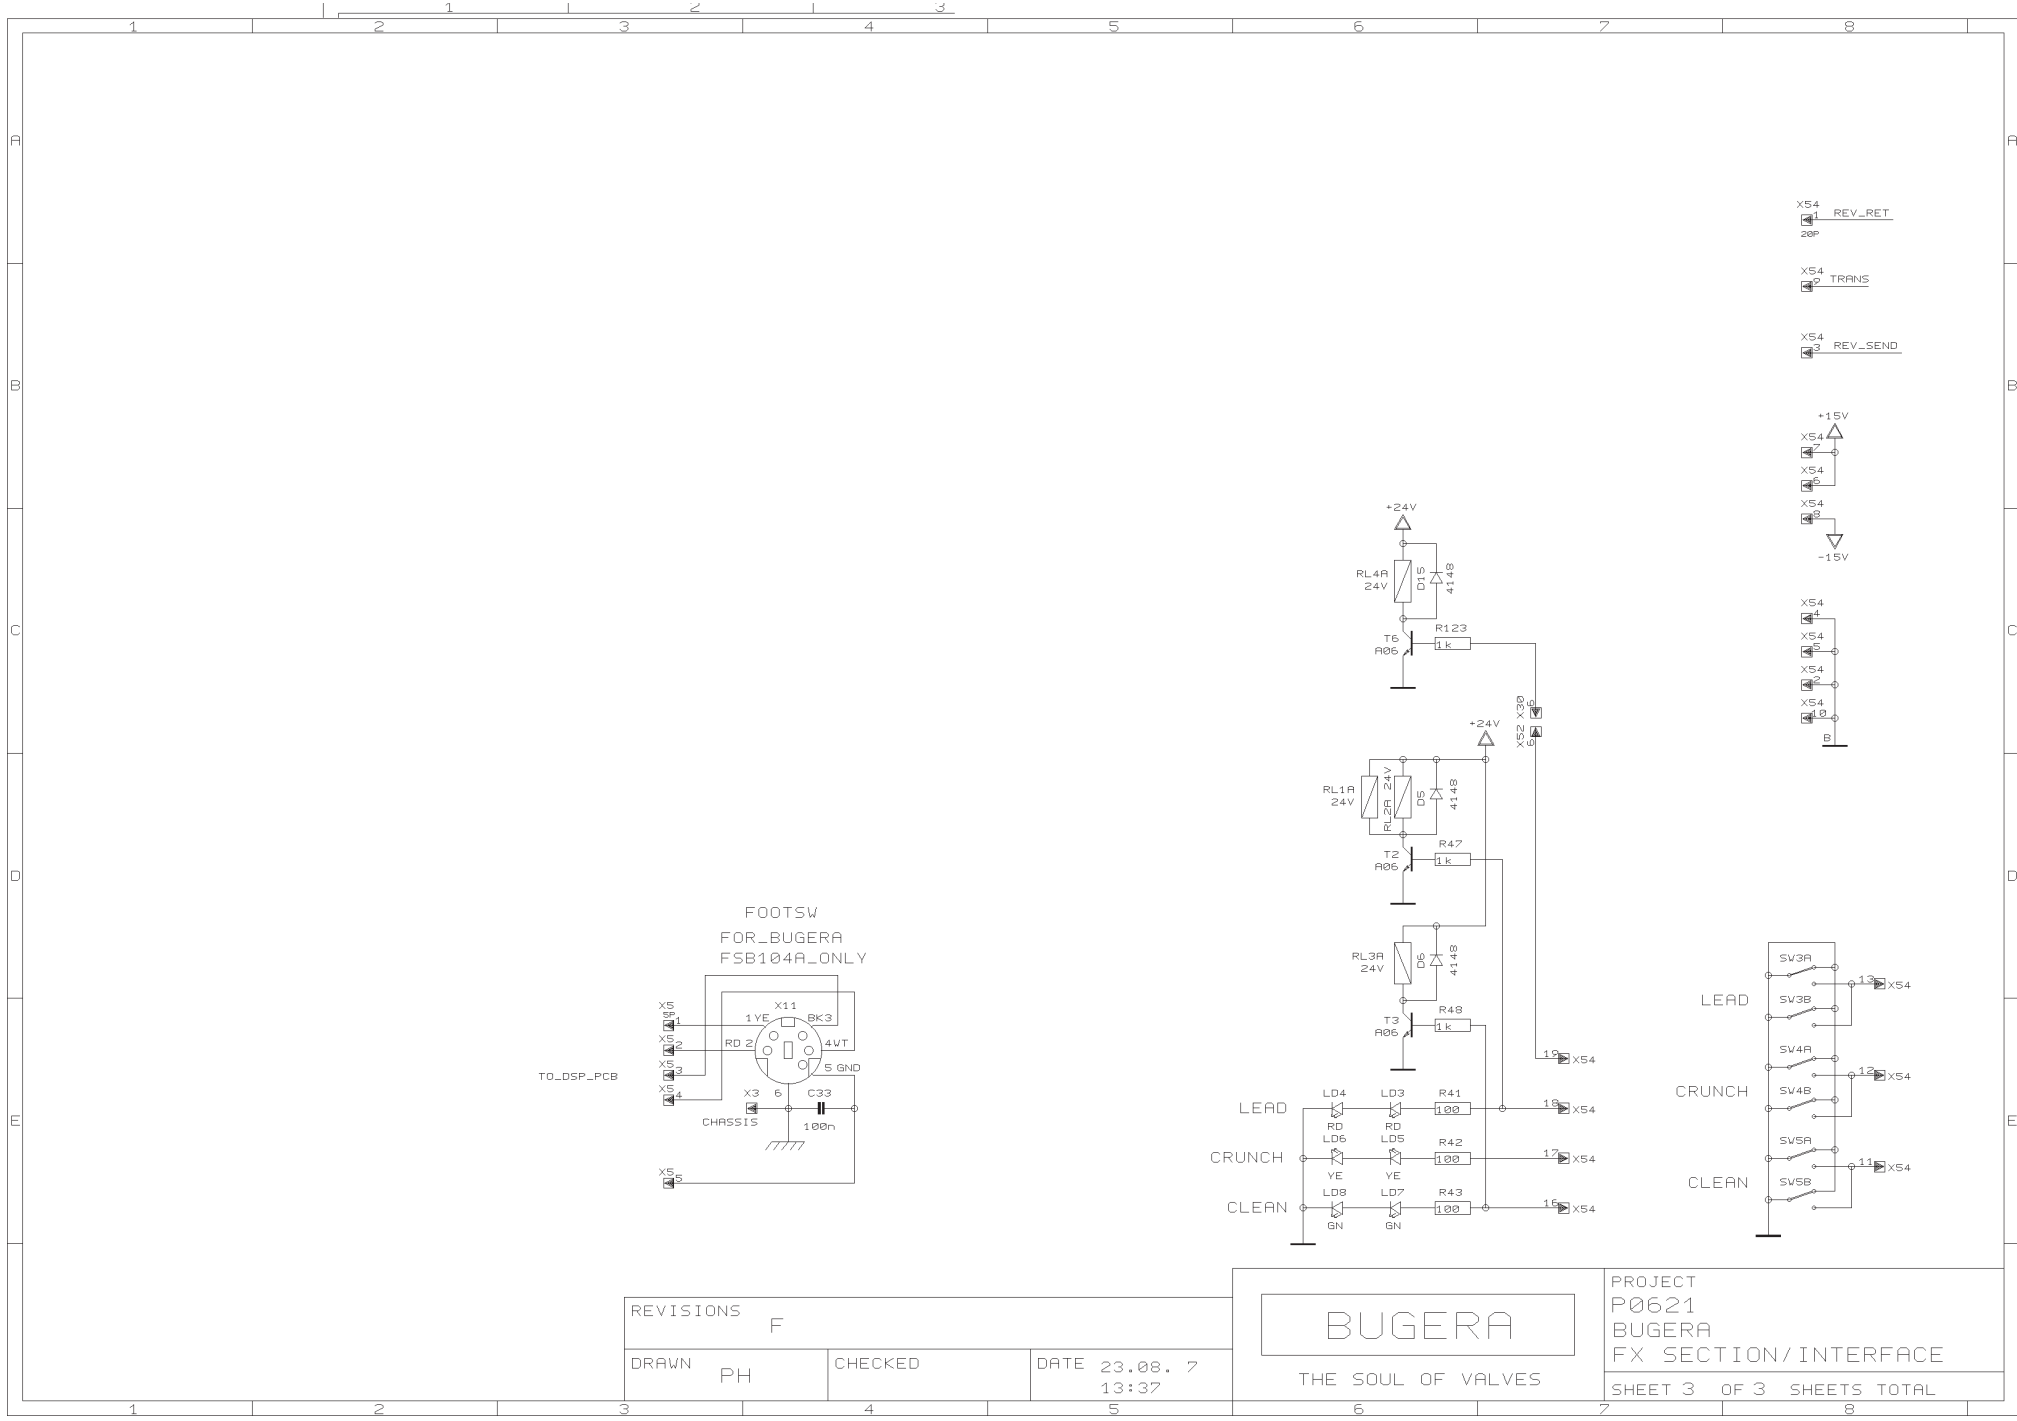

REVISIONS
F (20/08/07)

DRAWN	PH	CHECKED	DATE
			23.08. 7 13:37

BUGERA
 THE SOUL OF VALVES

PROJECT P0621
 BUGERA
 PREAMP / PSU
 SHEET 1 OF 3 SHEETS TOTAL

REVISIONS		
F		
DRAWN	PH	CHECKED
DATE		23.08.7
		13:37

BUGERA

THE SOUL OF VALVES

PROJECT
P0621
BUGERA
POWER AMPLIFIER

SHEET 2 OF 3 SHEETS TOTAL

REVISIONS		
F		
DRAWN	CHECKED	DATE
PH		23.08. 7 13:37

BUGERA
 THE SOUL OF VALVES

PROJECT P0621
 BUGERA
 FX SECTION/INTERFACE
 SHEET 3 OF 3 SHEETS TOTAL