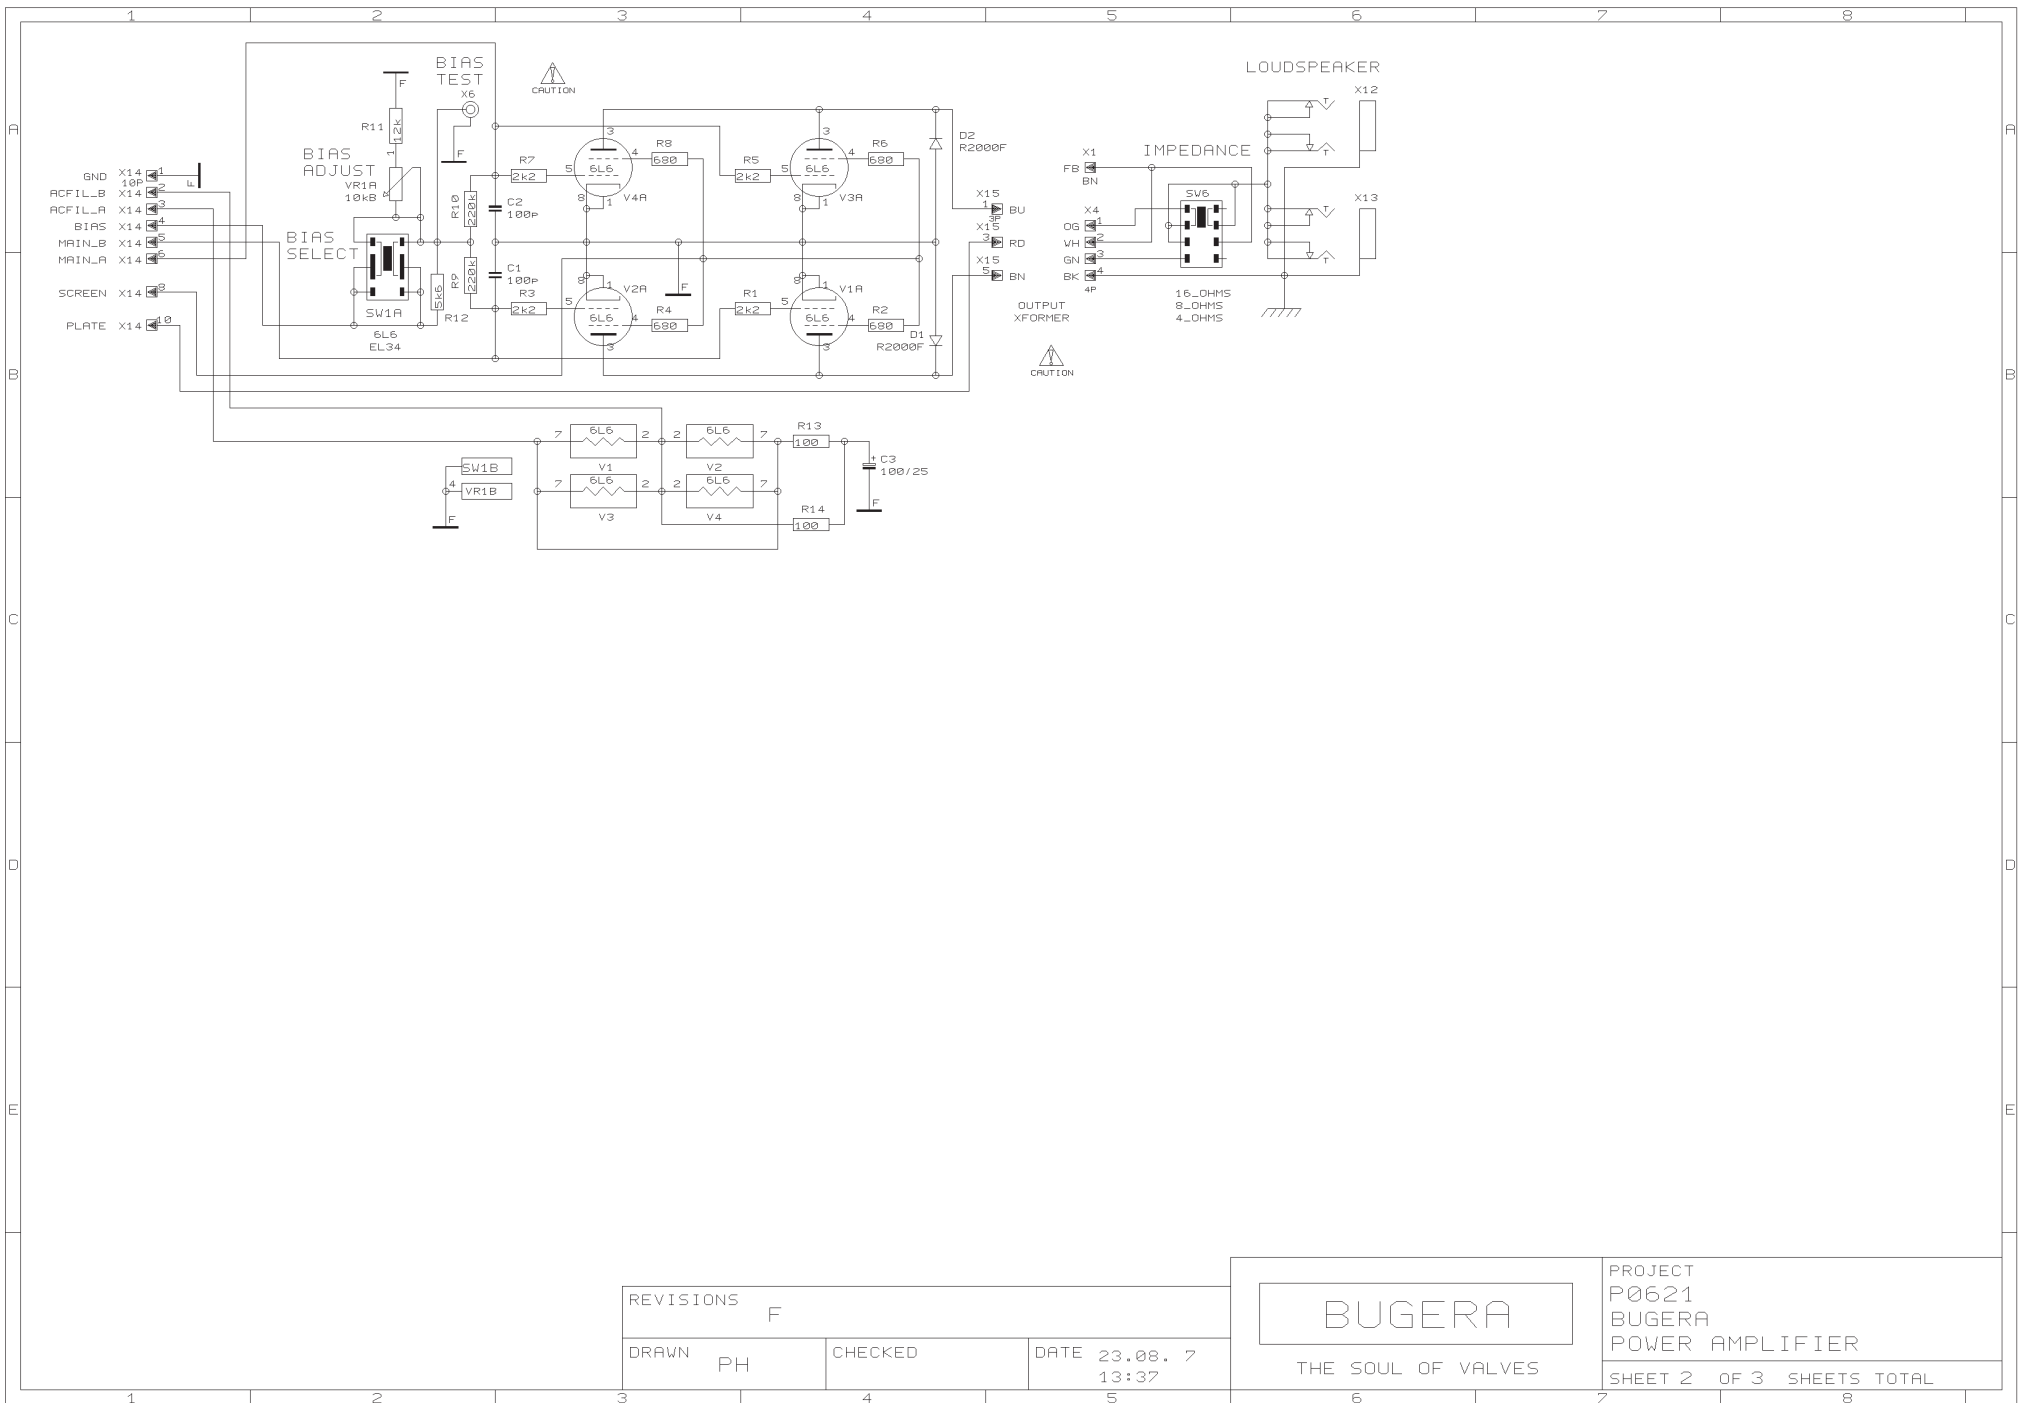

REVISIONS
F (20/08/07)

DRAWN	PH	CHECKED	DATE
			23.08. 7 13:37

BUGERA
 THE SOUL OF VALVES

PROJECT P0621
 BUGERA
 PREAMP / PSU
 SHEET 1 OF 3 SHEETS TOTAL

REVISIONS		
F		
DRAWN	PH	CHECKED
DATE		23.08.7
		13:37

BUGERA

THE SOUL OF VALVES

PROJECT
P0621
BUGERA
POWER AMPLIFIER

SHEET 2 OF 3 SHEETS TOTAL

REVISIONS		
F		
DRAWN	CHECKED	DATE
PH		23.08. 7 13:37

BUGERA
 THE SOUL OF VALVES

PROJECT P0621
 BUGERA
 FX SECTION/INTERFACE
 SHEET 3 OF 3 SHEETS TOTAL