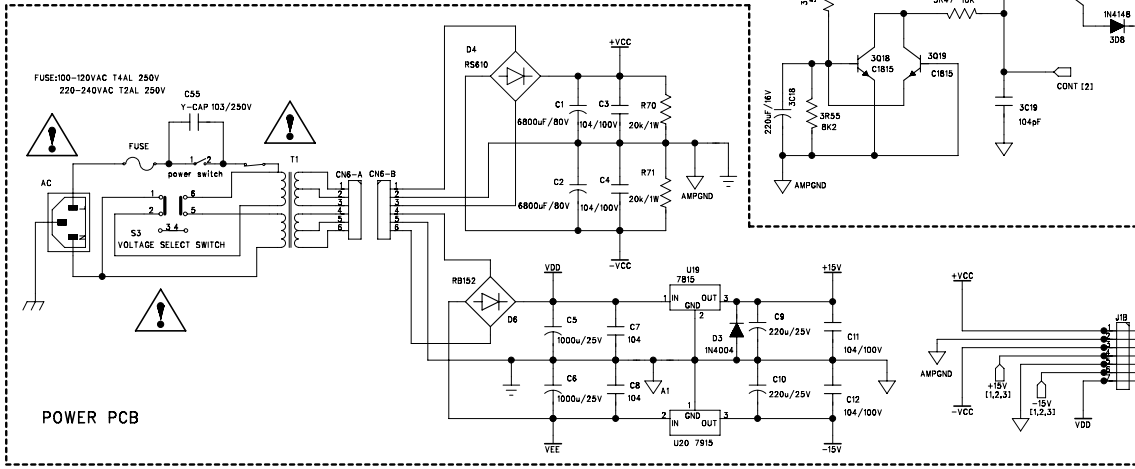

DWG NO:					
COMPANY: Dragon Audio					
TITLE: SBX10 AMP & PWR					
DRAWN: XBH	DATED: Jun.8,2009	CHECKED:	DATED:	APPROVED:	DATED:
SIZE:A2		Rev:1		SHEET: 2 OF 3