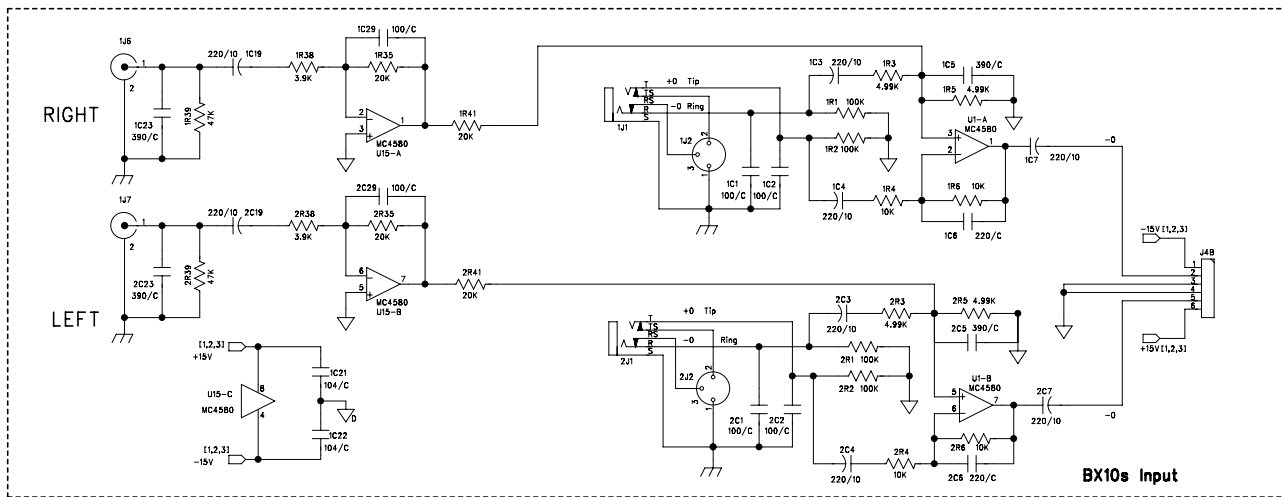

C

C

B

B

A

A

DWG NO:					
COMPANY: Dragon Audio					
TITLE: SBX10 Input & Output					
DRAWN: XBH	DATED: Jun 8, 2009	CHECKED:	DATED:	APPROVED:	DATED:
SIZE:A2		Rev:1.1		SHEET: 3 OF 3	