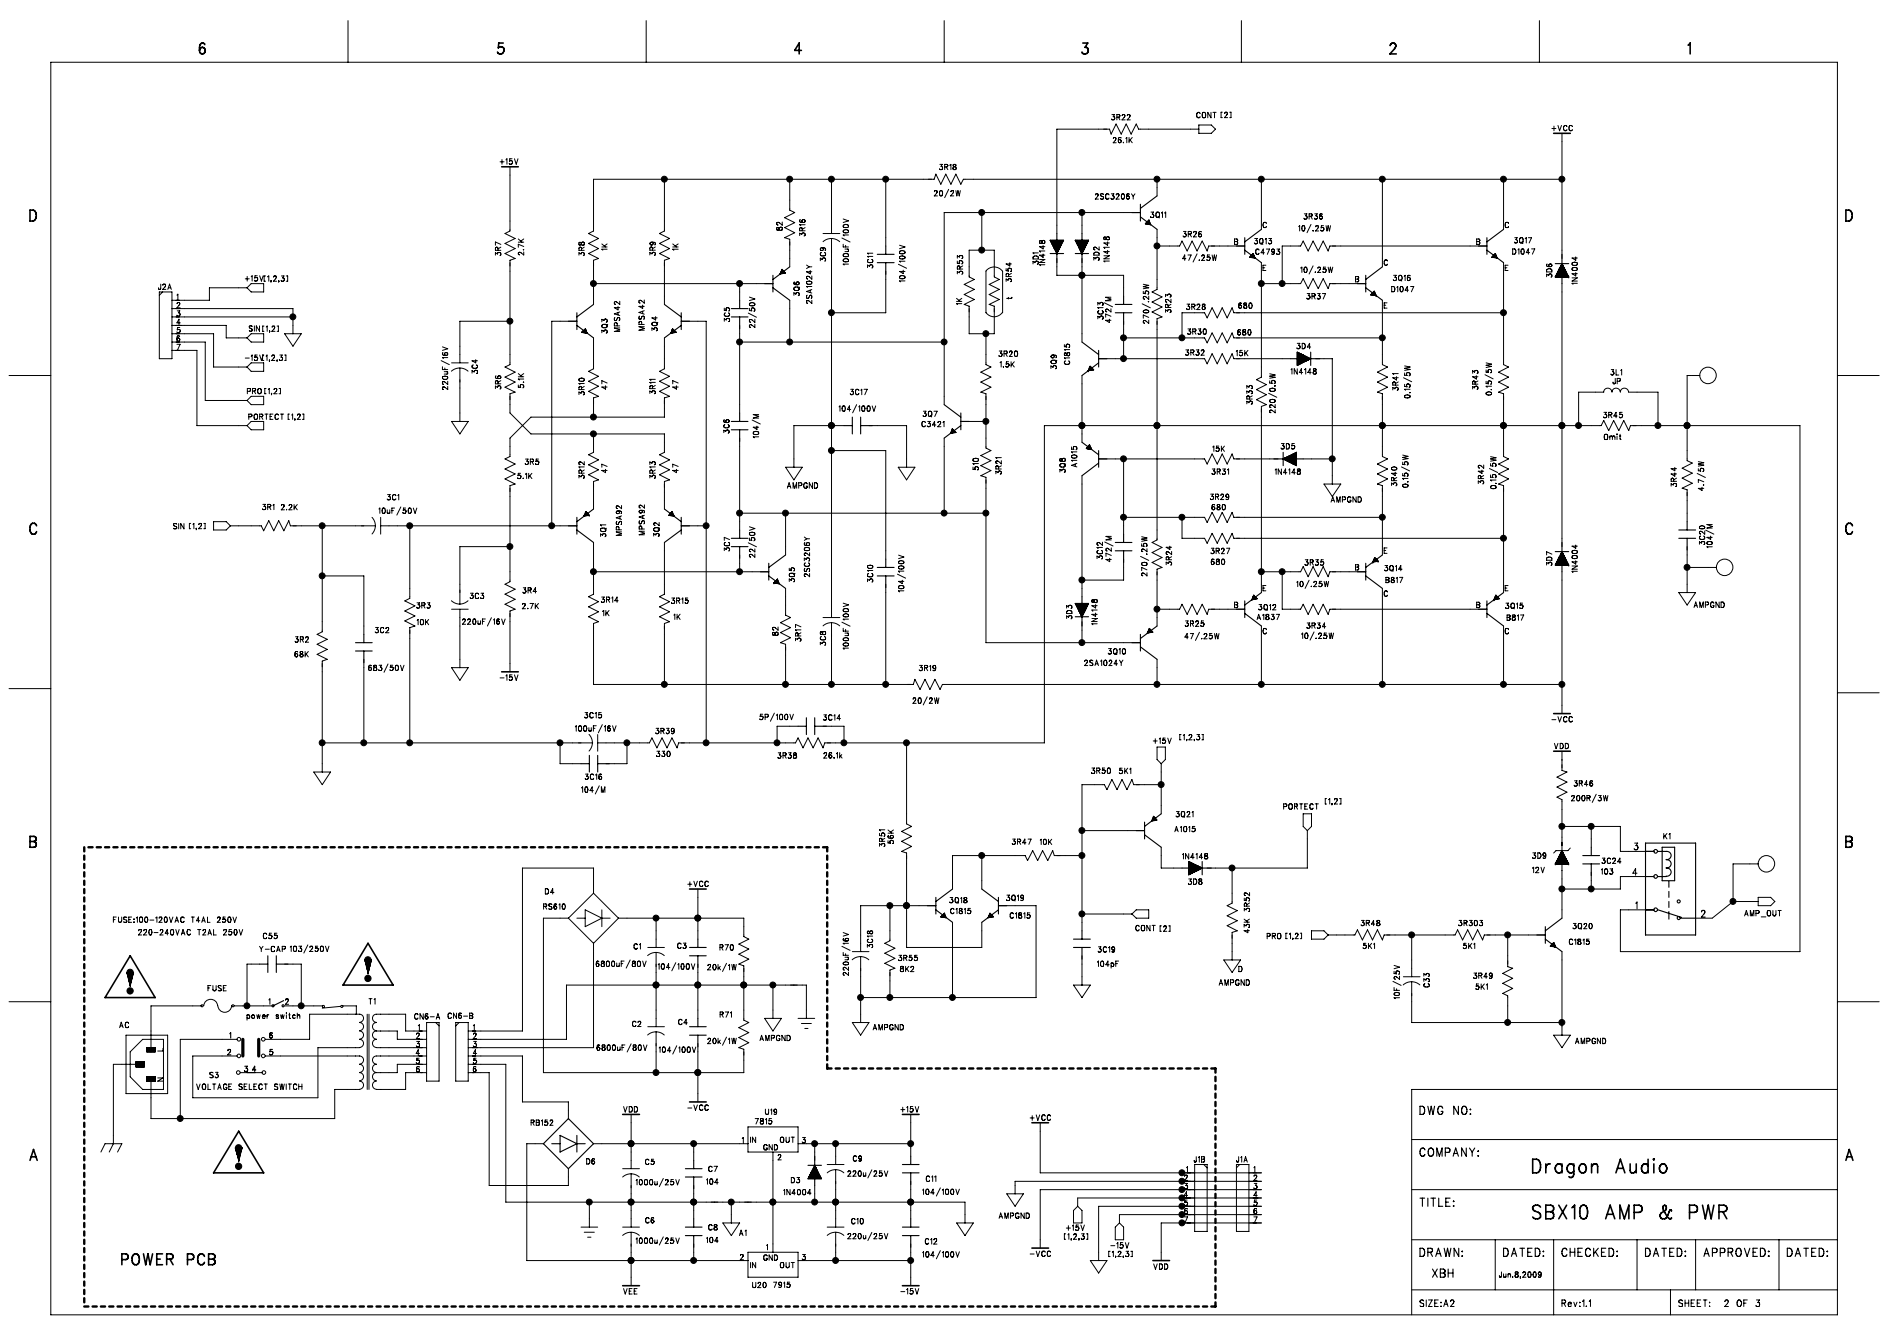

DWG NO:					
COMPANY: Dragon Audio					
TITLE: SBX10 Pre					
DRAWN: XBH	DATED: Jun 8, 2009	CHECKED:	DATED:	APPROVED:	DATED:
SIZE: A2		REV: 1.1		SHEET: 1 OF 3	

DWG NO:					
COMPANY: Dragon Audio					
TITLE: SBX10 AMP & PWR					
DRAWN: XBH	DATED: Jun.8,2009	CHECKED:	DATED:	APPROVED:	DATED:
SIZE:A2		Rev:1		SHEET: 2 OF 3	