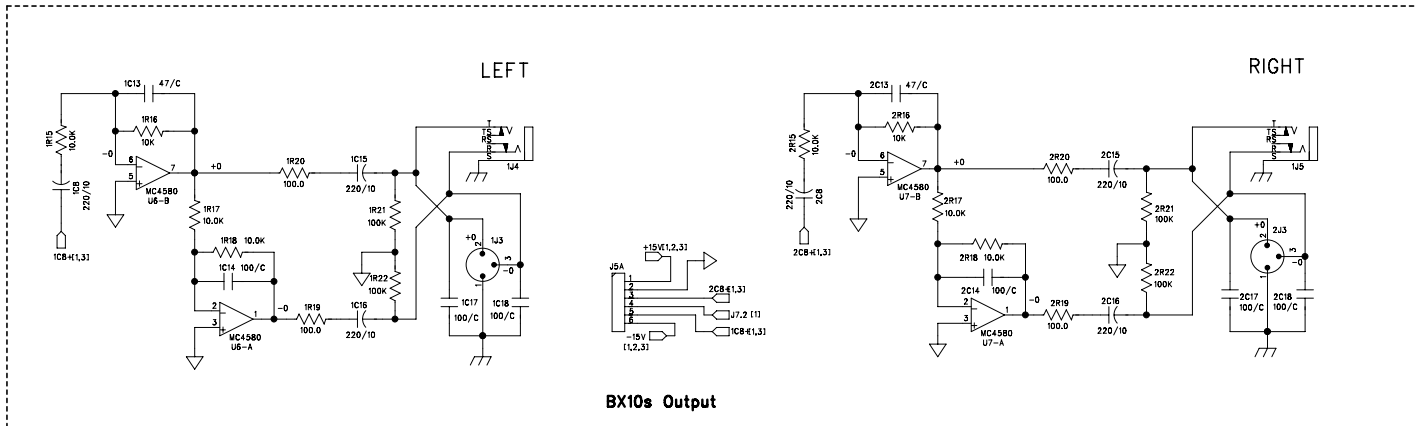

C

C

B

B

A

A

DWG NO:					
COMPANY: Dragon Audio					
TITLE: SBX10 Input & Output					
DRAWN: XBH	DATED: Jun 8, 2009	CHECKED:	DATED:	APPROVED:	DATED:
SIZE:A2		Rev:1.1		SHEET: 3 OF 3	