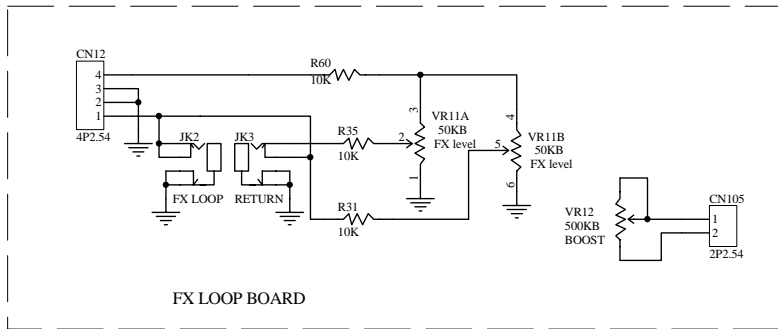

Title		WELL IMPACT_TUBE GUITAR AMP	
Size	Number	Revision	
A3	GT50H.SCH		REV B00
Date:	7-Sep-2011	Sheet of	
File:	E:\20110325\AH5025\AH5025.ddb	Drawn By:	

R&D  
2011.09.07  
陈正关

Title			WELL IMPACT_TUBE GUITAR AMP		
Size	Number	Revision			
A3	GT50H AMP.SCH	REV C00			
Date:	7.Sep.2011	Sheet of			
File:	E:\20110325\AH5025\AH5025.ddb	Drawn By:			

Title WELL IMPACT_TUBE GUITAR AMP		
Size A3	Number GT50H JK.SCH	Revision REV A
Date: 7.Sep.2011	Sheet of	
File: E:\20110325\AH5025\AH5025.ddb	Drawn By:	