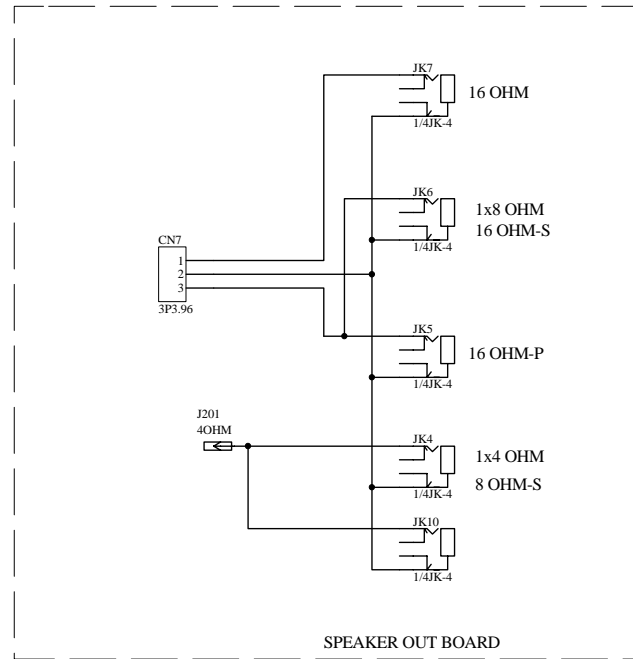

Title		WELL IMPACT_TUBE GUITAR AMP	
Size	Number	Revision	
A3	GT50H.SCH		REV B00
Date:	7-Sep-2011	Sheet of	
File:	E:\20110325\AH5025\AH5025.ddb	Drawn By:	

R&D  
2011.09.07  
陈正关

Title			WELL IMPACT_TUBE GUITAR AMP		
Size	Number	Revision			
A3	GT50H AMP.SCH	REV C00			
Date:	7.Sep.2011	Sheet of			
File:	E:\20110325\AH5025\AH5025.ddb	Drawn By:			

Title WELL IMPACT_TUBE GUITAR AMP		
Size A3	Number GT50H JK.SCH	Revision REV A
Date: 7.Sep.2011	Sheet of	
File: E:\20110325\AH5025\AH5025.ddb	Drawn By:	