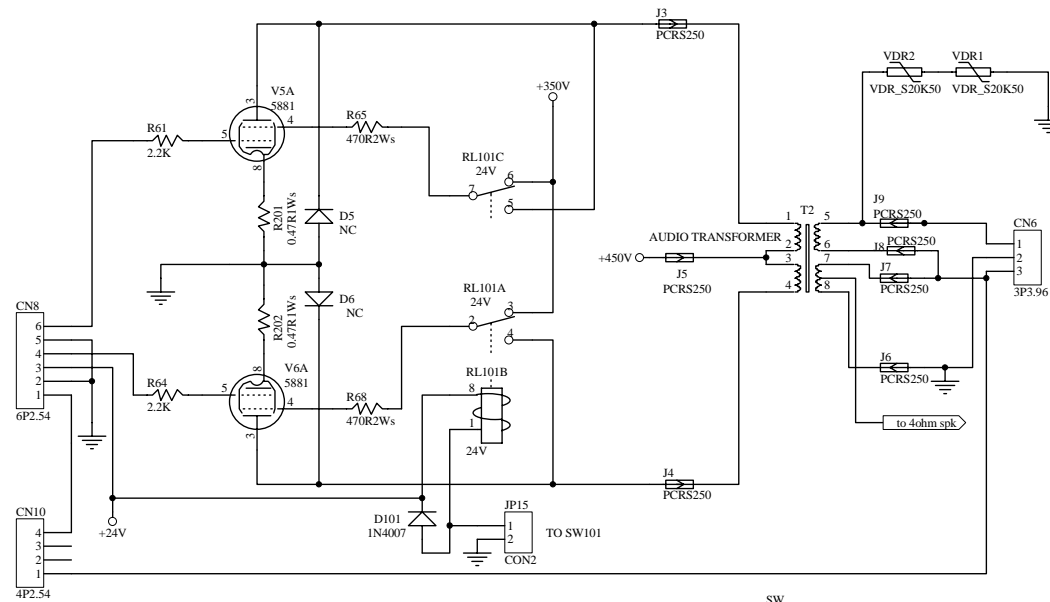

Title		WELL IMPACT_TUBE GUITAR AMP	
Size	Number	Revision	
A3	GT50H.SCH		REV B00
Date:	7-Sep-2011	Sheet of	
File:	E:\20110325\AH5025\AH5025.ddb	Drawn By:	

R&D  
2011.09.07  
陈正关

Title			WELL IMPACT_TUBE GUITAR AMP		
Size	Number	Revision			
A3	GT50H AMP.SCH	REV C00			
Date:	7.Sep.2011	Sheet of			
File:	E:\20110325\AH5025\AH5025.ddb	Drawn By:			

Title WELL IMPACT_TUBE GUITAR AMP		
Size A3	Number GT50H JK.SCH	Revision REV A
Date: 7.Sep.2011	Sheet of	
File: E:\20110325\AH5025\AH5025.ddb	Drawn By:	