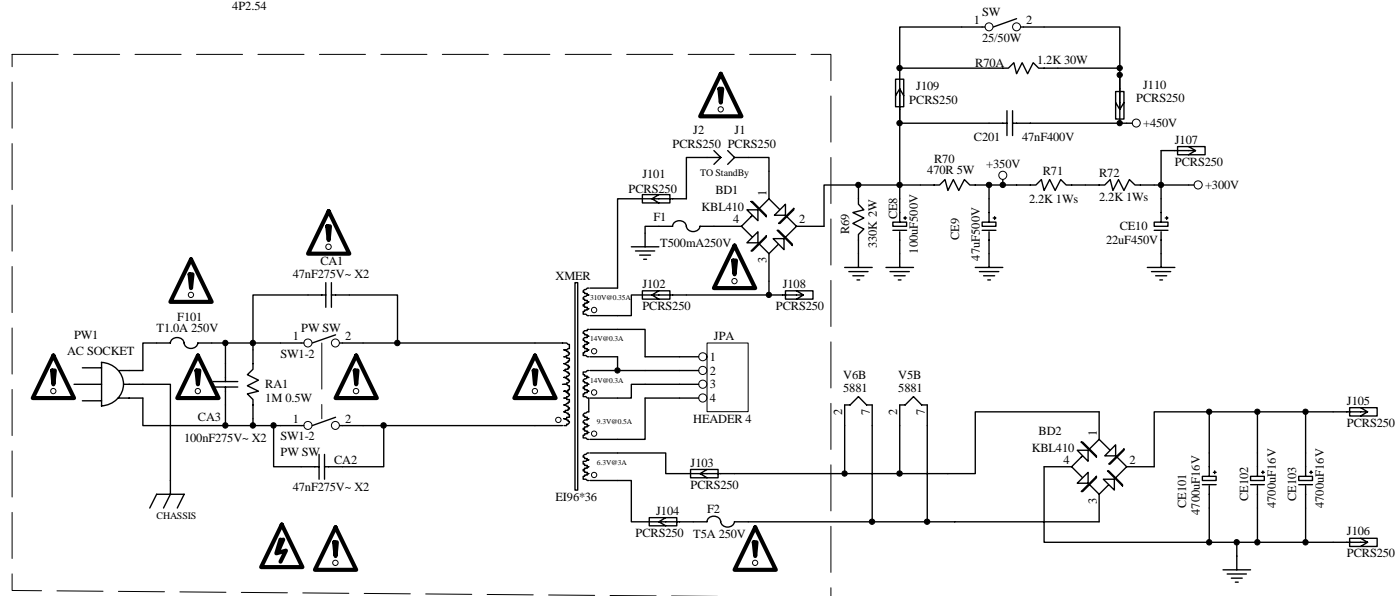

Title		WELL IMPACT_TUBE GUITAR AMP	
Size	Number	Revision	
A3	GT50H.SCH		REV B00
Date:	7-Sep-2011	Sheet of	
File:	E:\20110325\AH5025\AH5025.ddb	Drawn By:	

R&D  
2011.09.07  
陈正关

Title			WELL IMPACT_TUBE GUITAR AMP		
Size	Number	Revision			
A3	GT50H AMP.SCH	REV C00			
Date:	7.Sep.2011	Sheet of			
File:	E:\20110325\AH5025\AH5025.ddb	Drawn By:			

Title WELL IMPACT_TUBE GUITAR AMP		
Size A3	Number GT50H JK.SCH	Revision REV A
Date: 7.Sep.2011	Sheet of	
File: E:\20110325\AH5025\AH5025.ddb	Drawn By:	