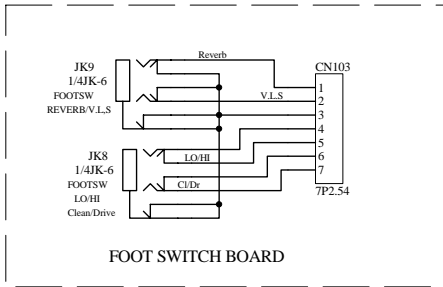

Title		WELL IMPACT_TUBE GUITAR AMP	
Size	Number	Revision	
A3	GT50H.SCH		REV B00
Date:	7-Sep-2011	Sheet of	
File:	E:\20110325\AH5025\AH5025.ddb	Drawn By:	

R&D  
2011.09.07  
陈正关

Title			WELL IMPACT_TUBE GUITAR AMP		
Size	Number	Revision			
A3	GT50H AMP.SCH	REV C00			
Date:	7.Sep.2011	Sheet of			
File:	E:\20110325\AH5025\AH5025.ddb	Drawn By:			

Title WELL IMPACT_TUBE GUITAR AMP		
Size A3	Number GT50H JK.SCH	Revision REV A
Date: 7.Sep.2011	Sheet of	
File: E:\20110325\AH5025\AH5025.ddb	Drawn By:	