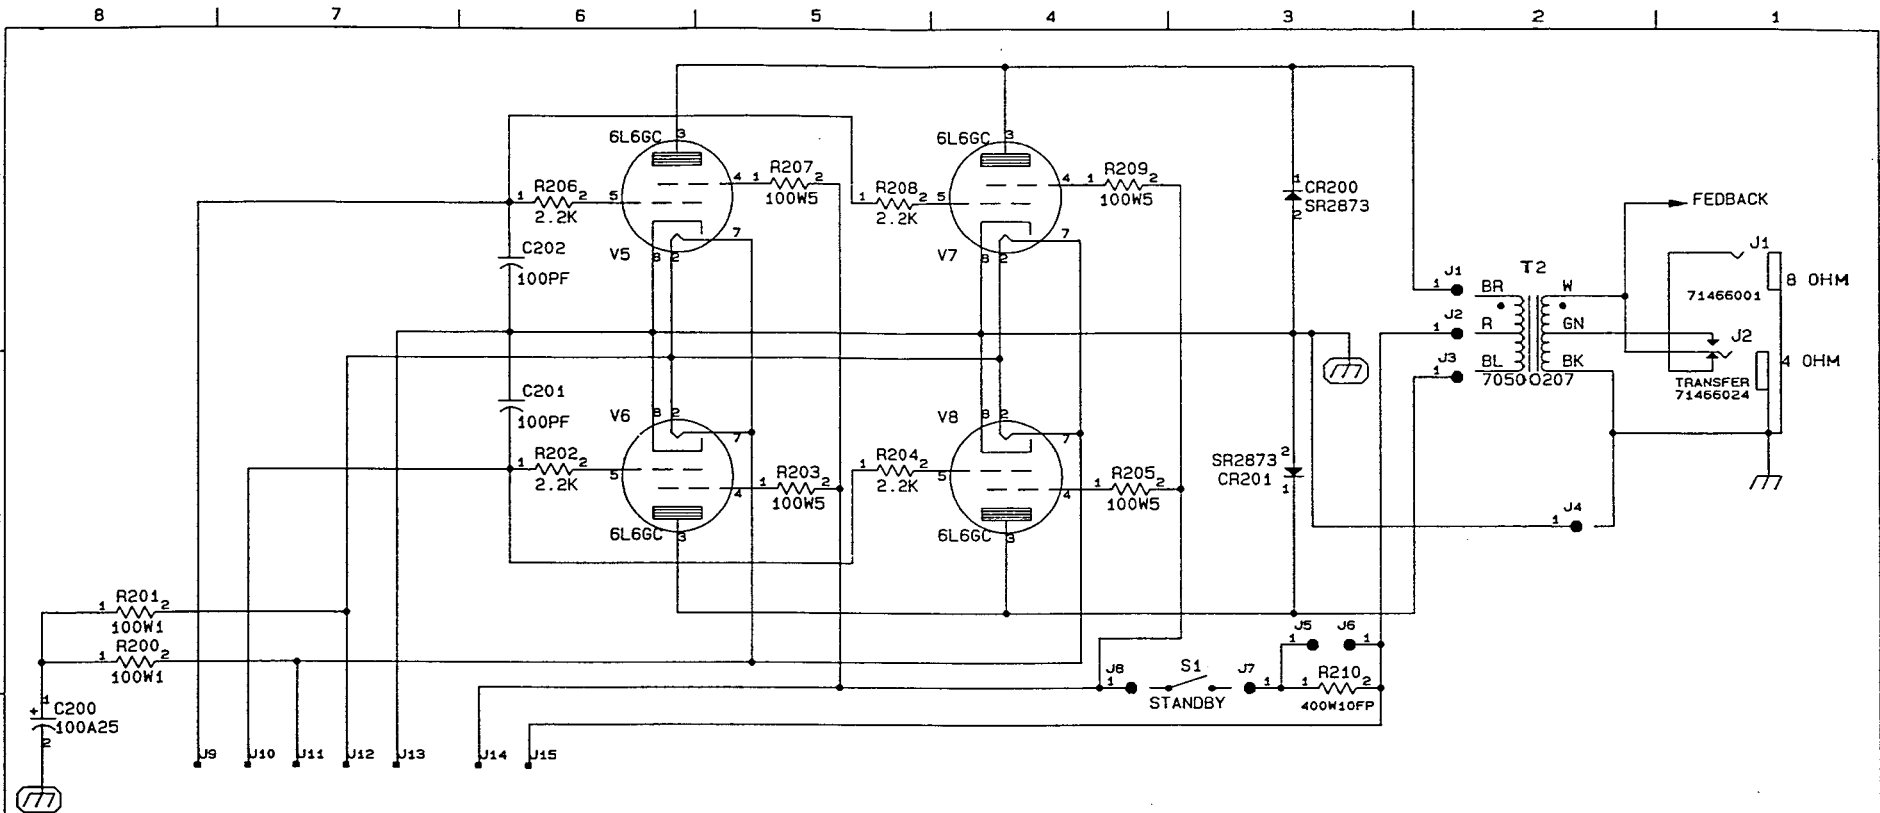

COPYRIGHT 1992 PEAVEY ELECTRONICS CORP. PRINTED IN U.S.A.

PEAVEY ELECTRONICS CORP. 711 A STREET MERIDIAN, MISSISSIPPI 39301			
TITLE WHALEN 120 PREAMP BD. CB #98802910			
SIZE B	CODE	NUMBER 81501510	REV
DATE 5-FEB-92	SHEET 1 OF 3		

LAST REF USED: R103 C66 G7 CR23 J108 V5 F5

PEAVEY ELECTRONICS CORP. 711 A STREET MERIDIAN, MISSISSIPPI 39301			
TITLE EVH 120 PREAMP CB #98802910			
SIZE B	CODE PRINT	NUMBER 81501510	REV
DATE 5-FEB-92		SHEET 2 OF 3	

PEAVEY ELECTRONICS CORP. 711 A STREET MERIDIAN, MISSISSIPPI 39301			
TITLE VHALEN 120 POWER BOARD CB#98830350			
SIZE B PRINT	CODE	NUMBER 81501510	REV
DATE 31-JAN-92	SHEET 3 OF 3		