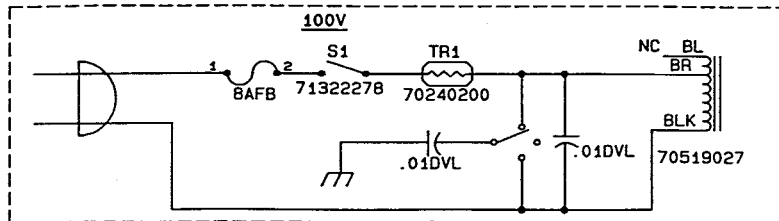

LAST REF USED: R103 C66 G7 CR23 J108 V5 F5

PEAVEY ELECTRONICS CORP. 711 A STREET MERIDIAN, MISSISSIPPI 39301			
TITLE EVH 120 PREAMP CB #98802910			
SIZE B	CODE PRINT	NUMBER 81501510	REV
DATE 5-FEB-92		SHEET 2 OF 3	