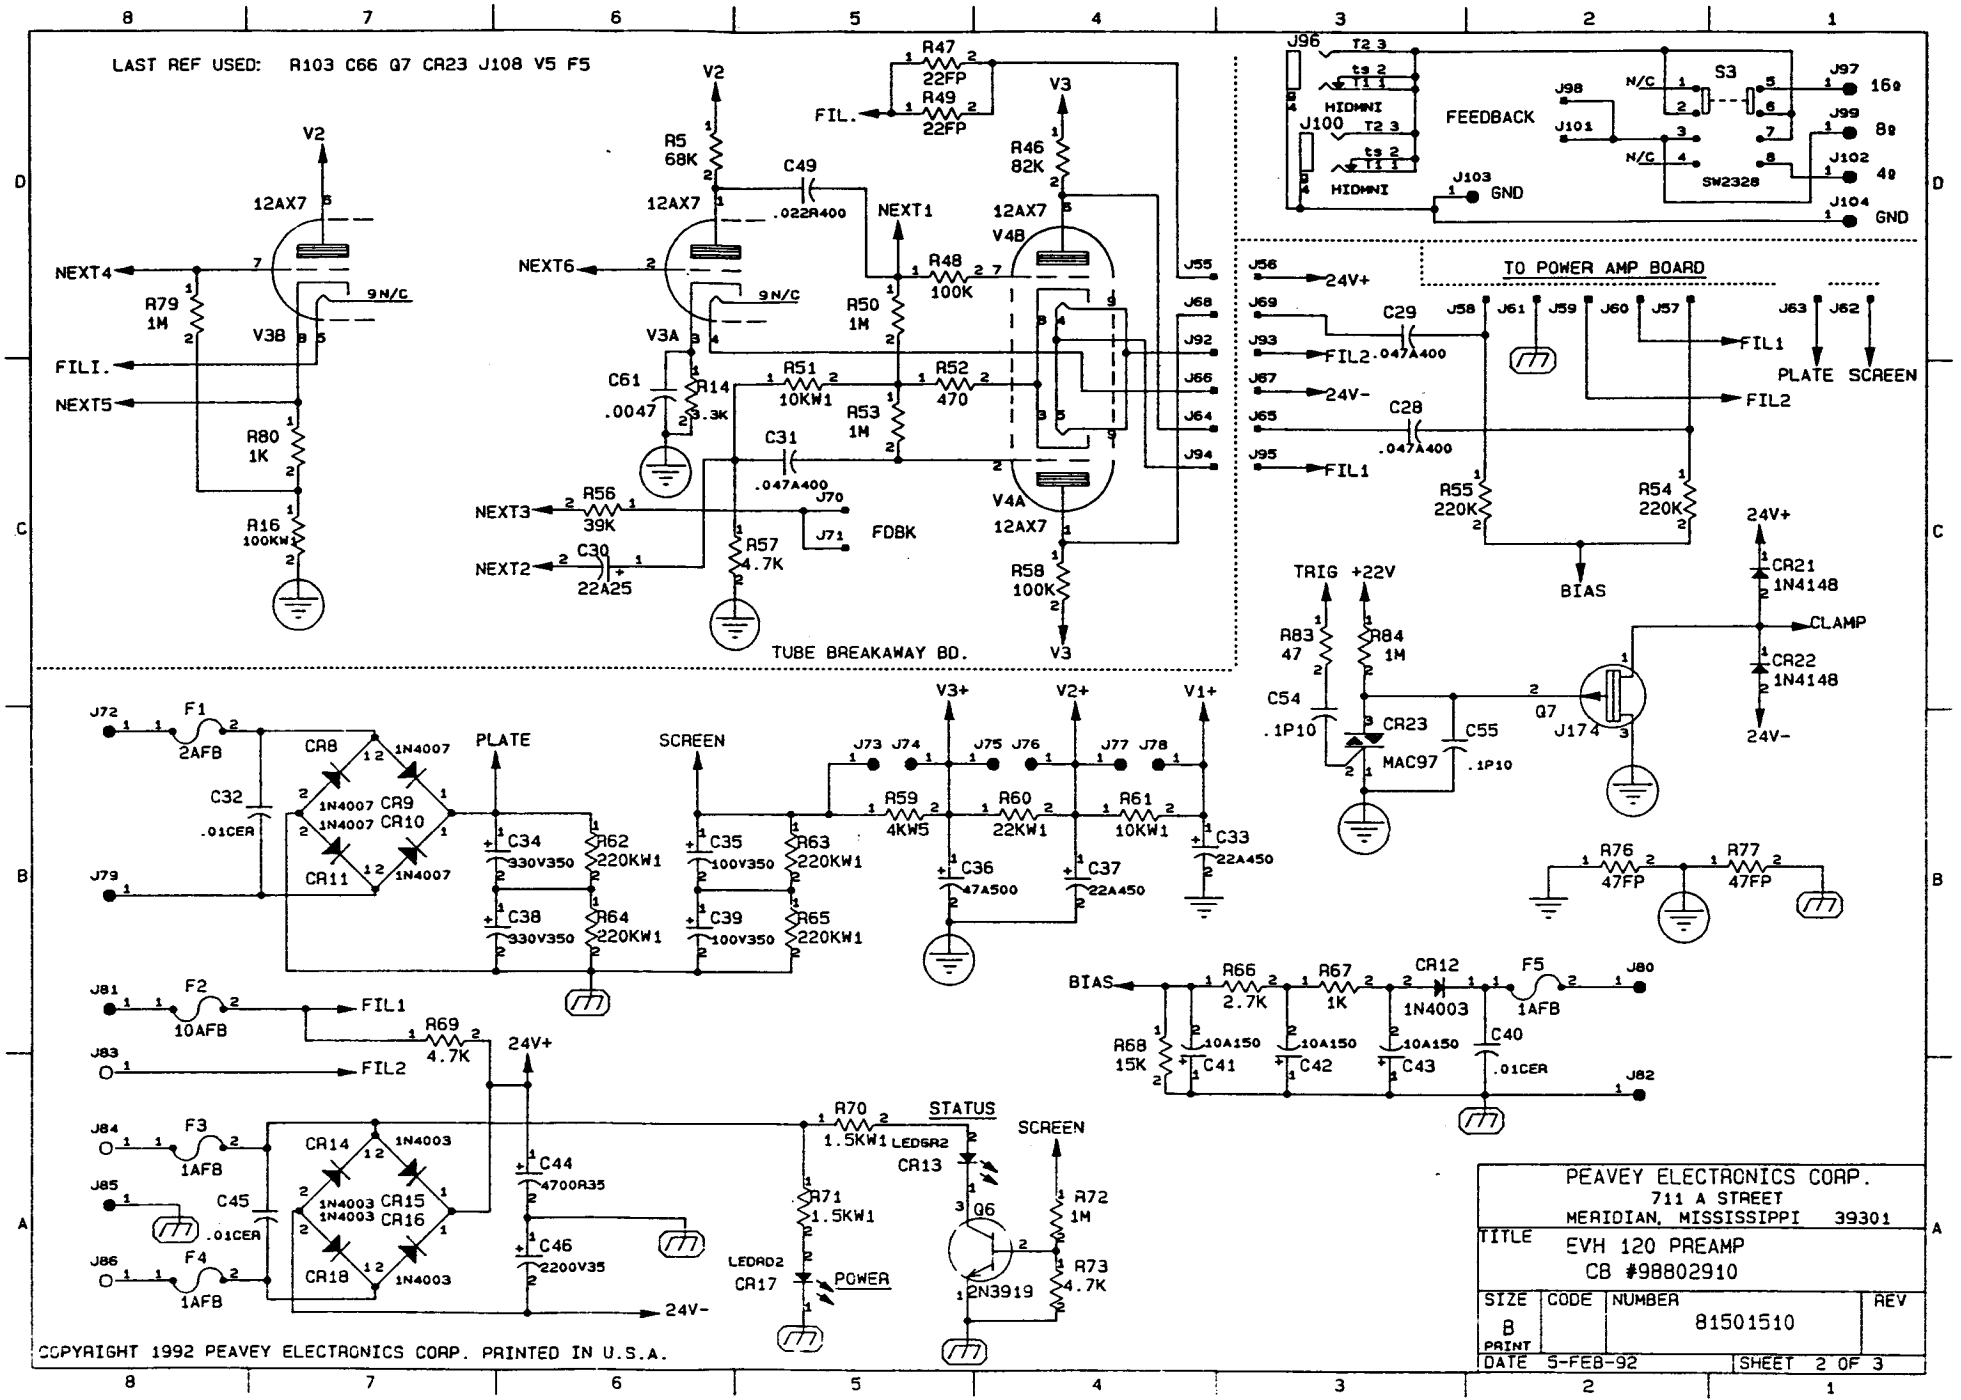

COPYRIGHT 1992 PEAVEY ELECTRONICS CORP. PRINTED IN U.S.A.

PEAVEY ELECTRONICS CORP. 711 A STREET MERIDIAN, MISSISSIPPI 39301			
TITLE WHALEN 120 PREAMP BD. CB #98802910			
SIZE B	CODE	NUMBER 81501510	REV
DATE 5-FEB-92	SHEET 1 OF 3		

LAST REF USED: R103 C66 G7 CR23 J108 V5 F5

PEAVEY ELECTRONICS CORP. 711 A STREET MERIDIAN, MISSISSIPPI 39301			
TITLE EVH 120 PREAMP CB #98802910			
SIZE B	CODE PRINT	NUMBER 81501510	REV
DATE 5-FEB-92		SHEET 2 OF 3	

PEAVEY ELECTRONICS CORP. 711 A STREET MERIDIAN, MISSISSIPPI 39301			
TITLE VHALEN 120 POWER BOARD CB#98830350			
SIZE B PRINT	CODE	NUMBER 81501510	REV
DATE 31-JAN-92	SHEET 3 OF 3		