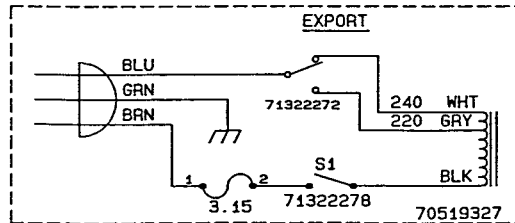

COPYRIGHT 1992 PEAVEY ELECTRONICS CORP. PRINTED IN U.S.A.

PEAVEY ELECTRONICS CORP. 711 A STREET MERIDIAN, MISSISSIPPI 39301			
TITLE WHALEN 120 PREAMP BD. CB #98802910			
SIZE B	CODE	NUMBER 81501510	REV
DATE 5-FEB-92	SHEET 1 OF 3		

LAST REF USED: R103 C66 G7 CR23 J108 V5 F5

PEAVEY ELECTRONICS CORP. 711 A STREET MERIDIAN, MISSISSIPPI 39301			
TITLE EVH 120 PREAMP CB #98802910			
SIZE B	CODE PRINT	NUMBER 81501510	REV
DATE 5-FEB-92		SHEET 2 OF 3	