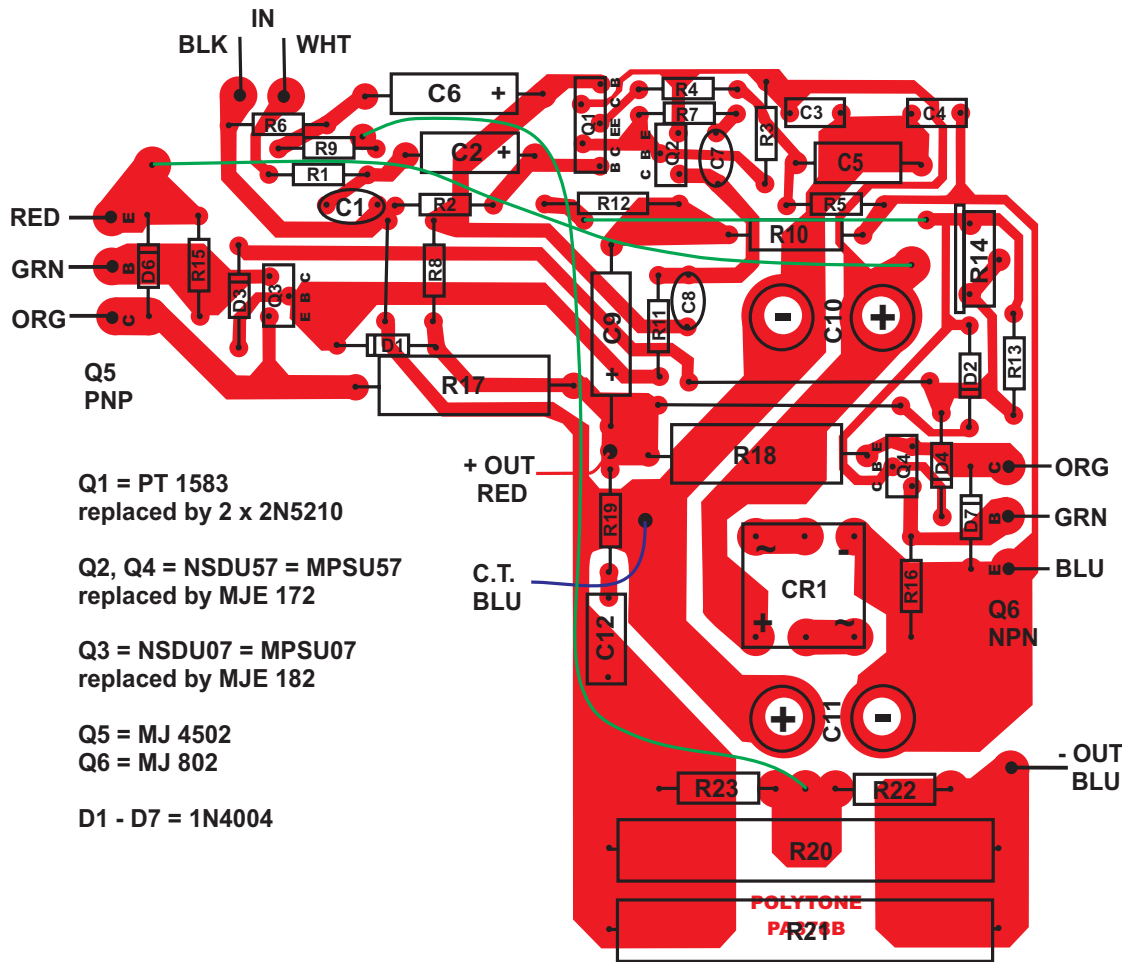

Polytone PA378B

Q1 = PT 1583
replaced by 2 x 2N5210

Q2, Q4 = NSDU57 = MPSU57
replaced by MJE 172

Q3 = NSDU07 = MPSU07
replaced by MJE 182

Q5 = MJ 4502
Q6 = MJ 802

D1 - D7 = 1N4004