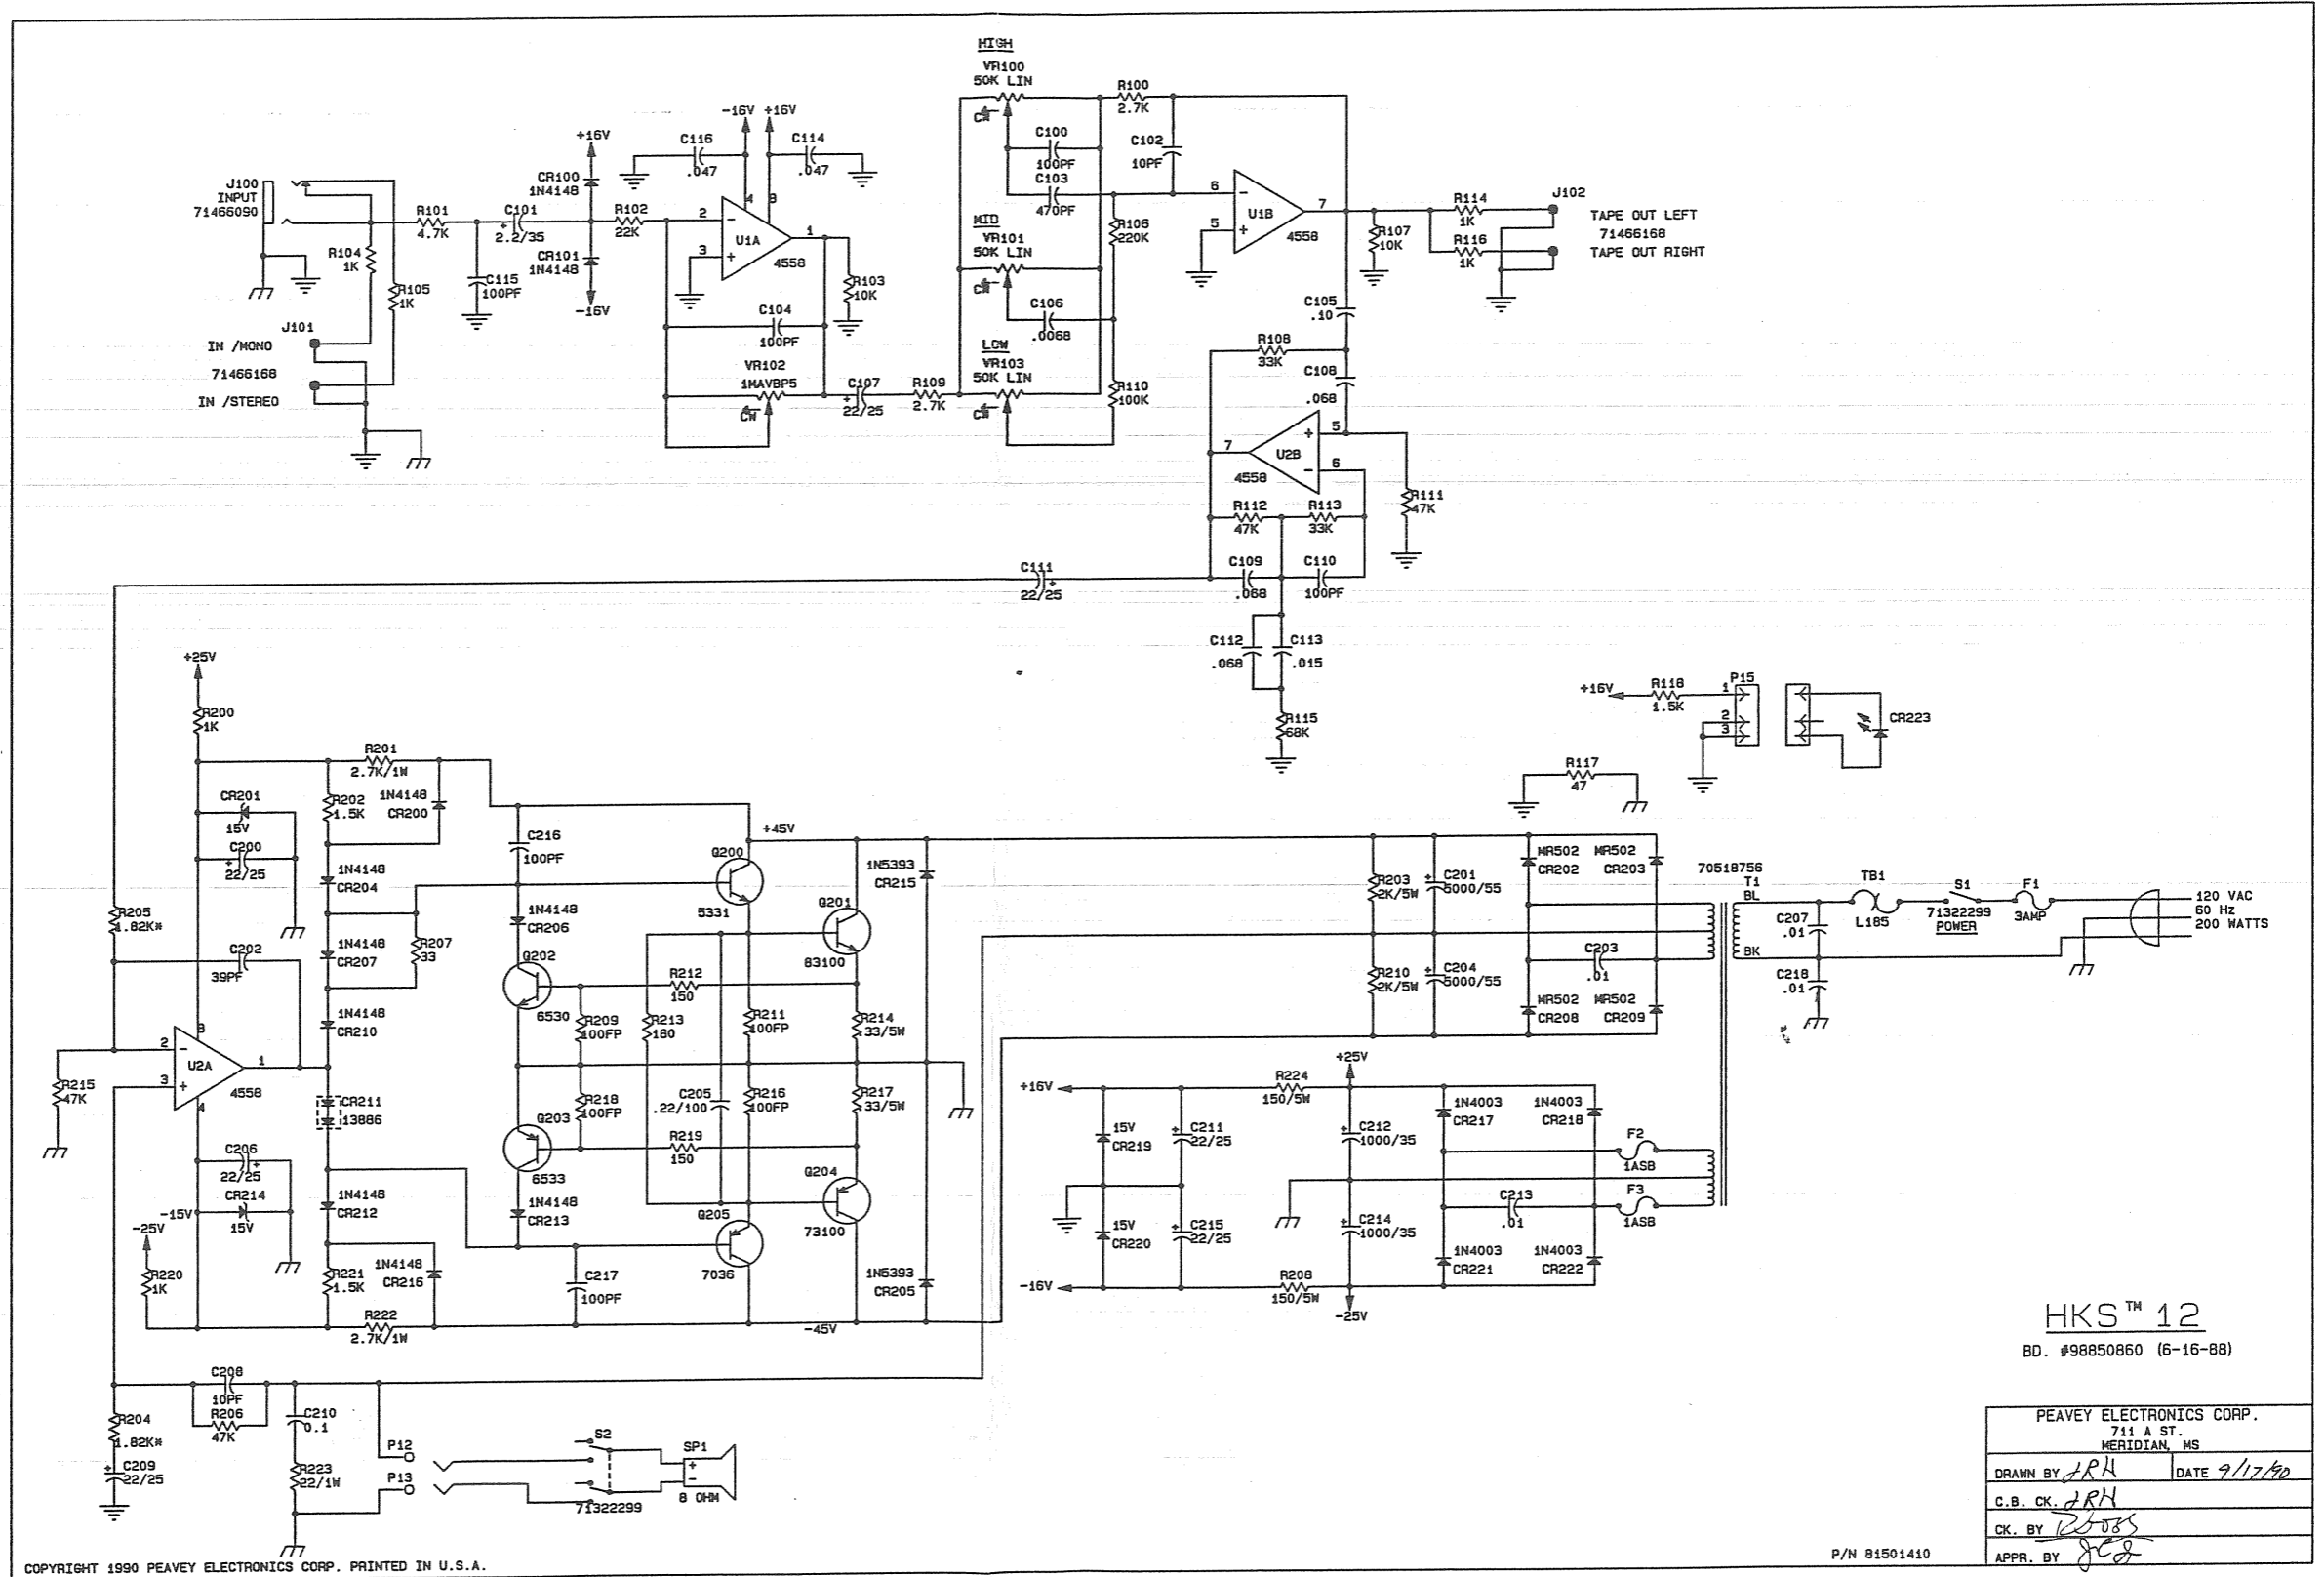

HKS-12

HKS™ 12
BD. #98850860 (6-16-88)

| | |
|---|---------------------|
| PEAVEY ELECTRONICS CORP. 711 A ST. MERIDIAN, MS | |
| DRAWN BY <i>JRH</i> | DATE <i>9/17/90</i> |
| C.B. CK. <i>JRH</i> | |
| CK. BY <i>B5085</i> | |
| APPR. BY <i>JCR</i> | |