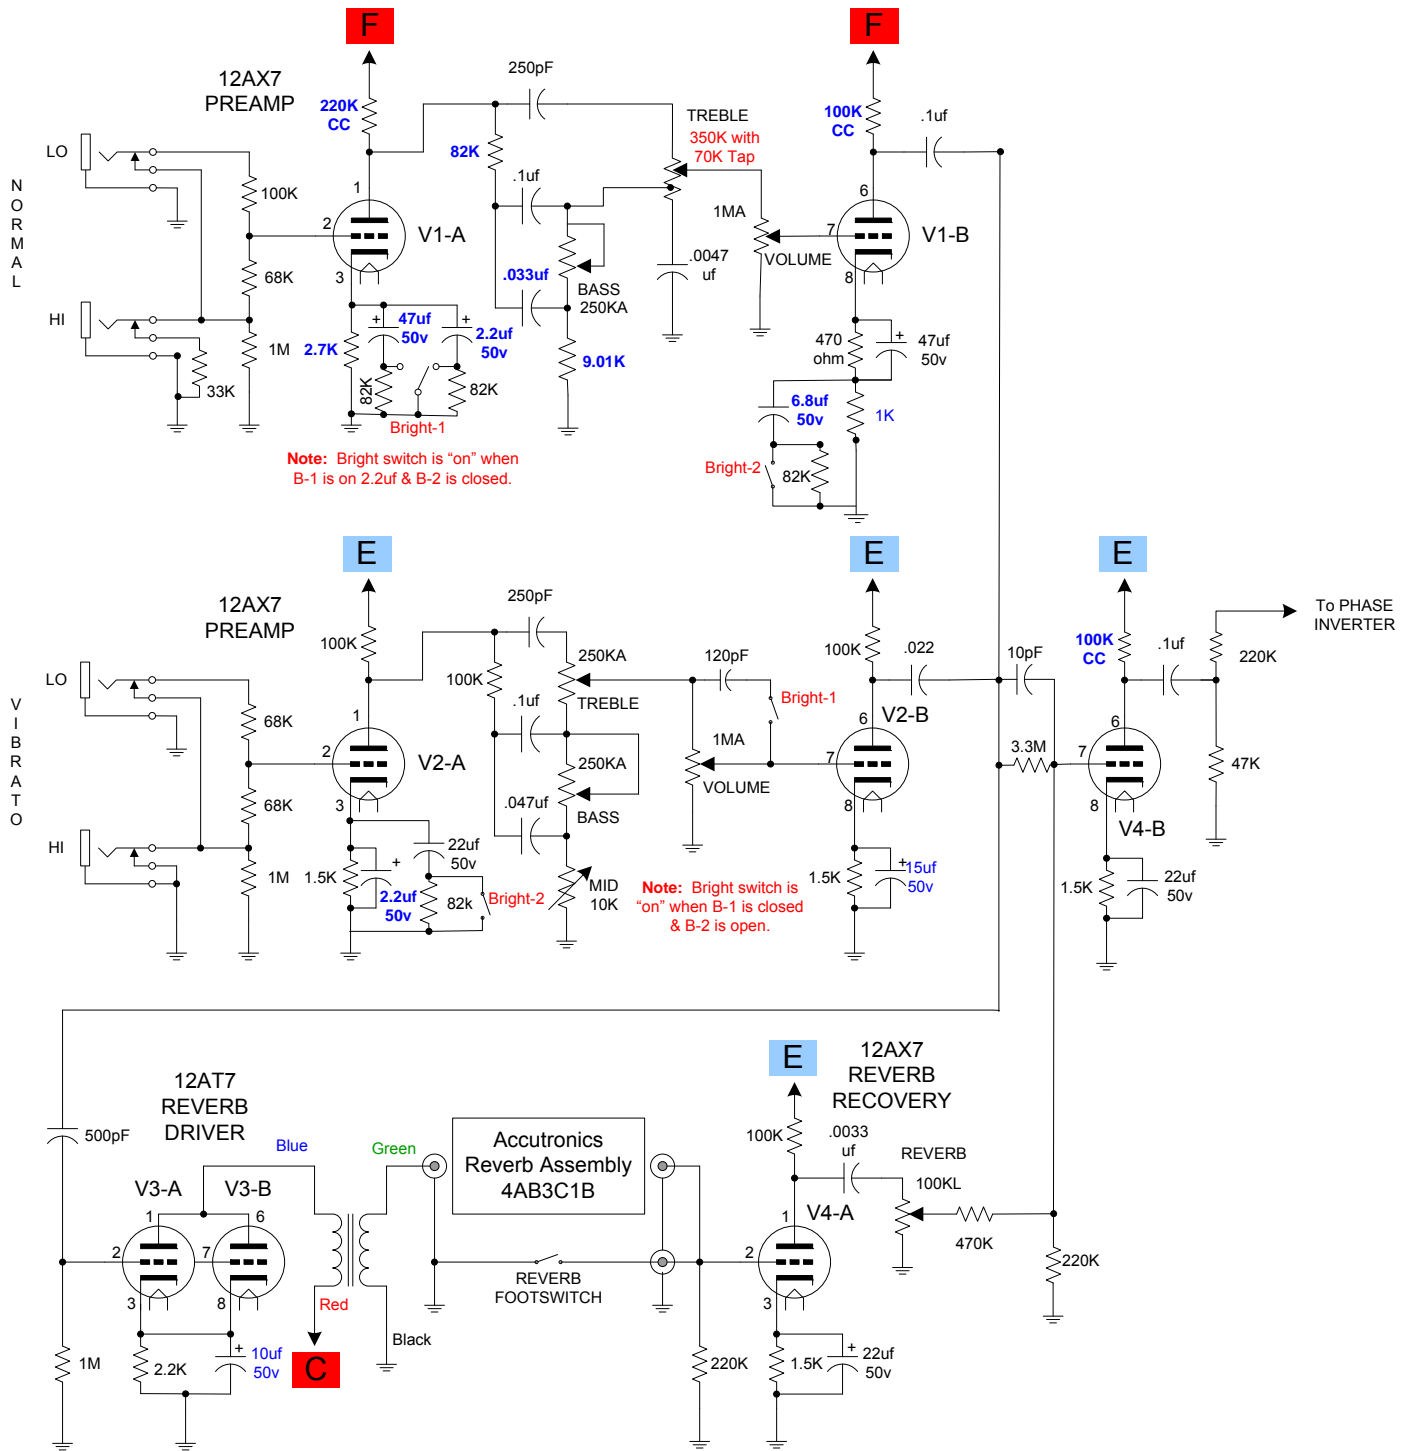

Frank's UberVerb

MODIFIED AB763 CIRCUIT

with 6G16 VIBROVERB TREMOLO & Tone Stack on Normal Channel

PREAMPS and REVERB

Blue indicates non-standard component values

All Resistors ½ watt metal film & all capacitors rated for 400 volts unless otherwise specified.

Frank's UberVerb

MODIFIED AB763 CIRCUIT with 6G16 VIBROVERB TREMOLO & Tone Stack on Normal Channel

POWER AMP, TREMOLO, and POWER SUPPLY