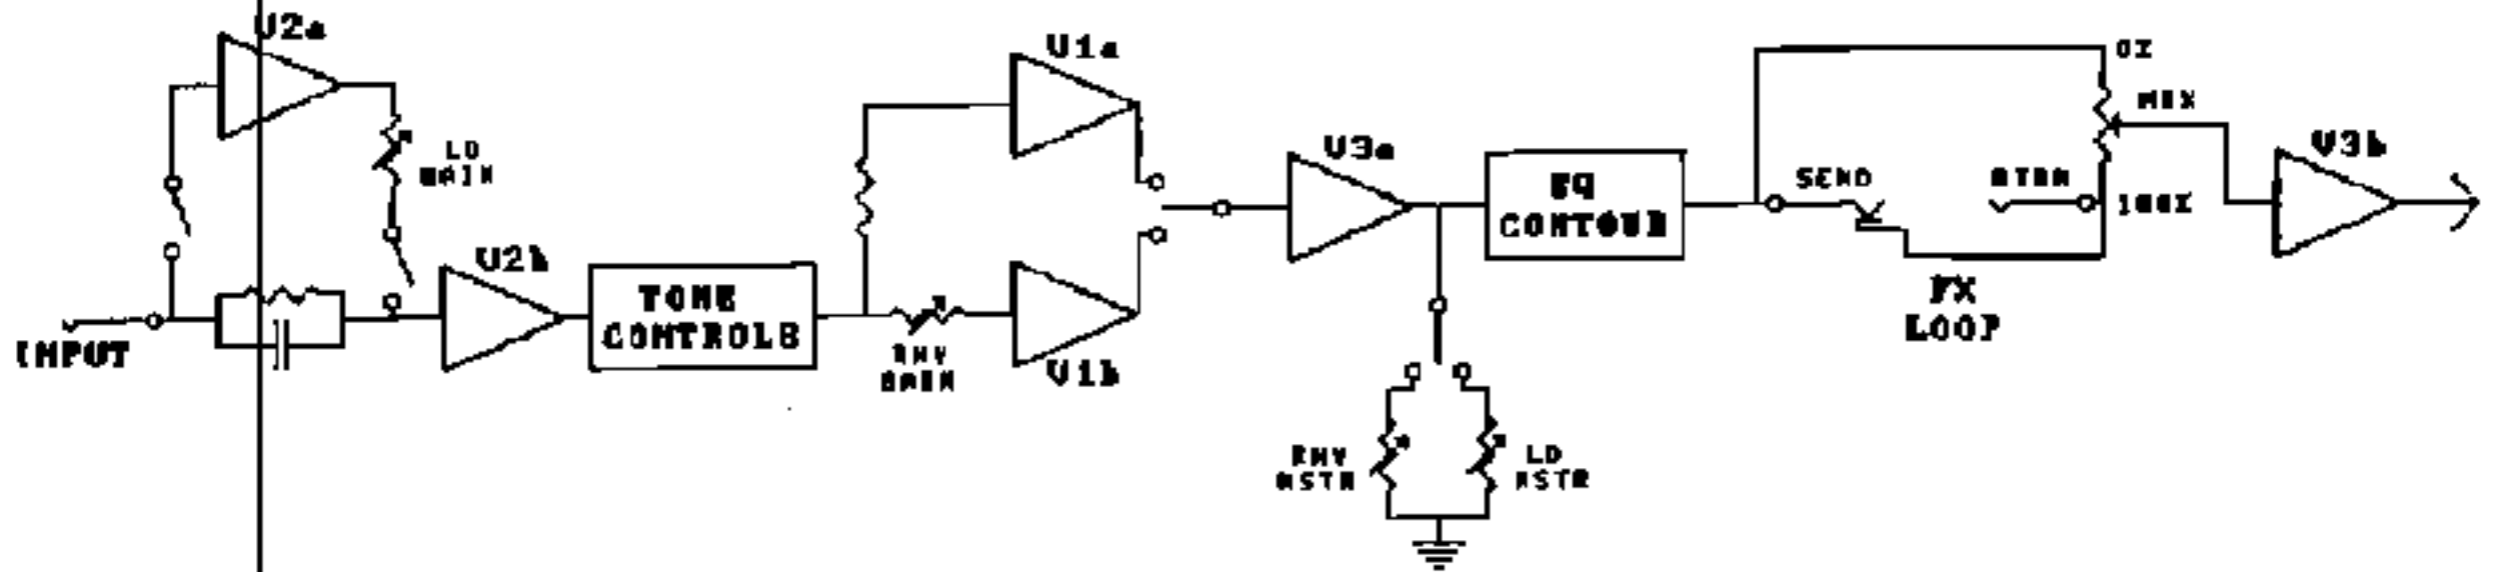

**MESA-BOOGIE
SUBWAY ROCKET
BLOCK DIAGRAM
FILE SUBARK.501**

U1 - U4 12AX7
U5 - U6 EL84

MESA-BOOGIE SUBWAY ROCKET

SWITCHING MATRIX

FILE SUBRSU.501

6/6

FOOTSWITCH

- RELAY 1 - ON FOR RHYTHM
OFF FOR LEAD
- RELAY 2 - ON FOR LEAD
OFF FOR RHYTHM
- 2N6426 - ON FOR LEAD
OFF FOR RHYTHM
- 4N33 1 - CONTROL ON/OFF
TURNS ON J176
TO GRND EQ BUSS
- 4N33 2 - ON FOR RHYTHM
- LDR1 - ON FOR LEAD TABL SHIFT

MESA-BOOGIE SUBWAY ROCKET

POWER AMP
RECORD OUT

FILE SRPLR.501