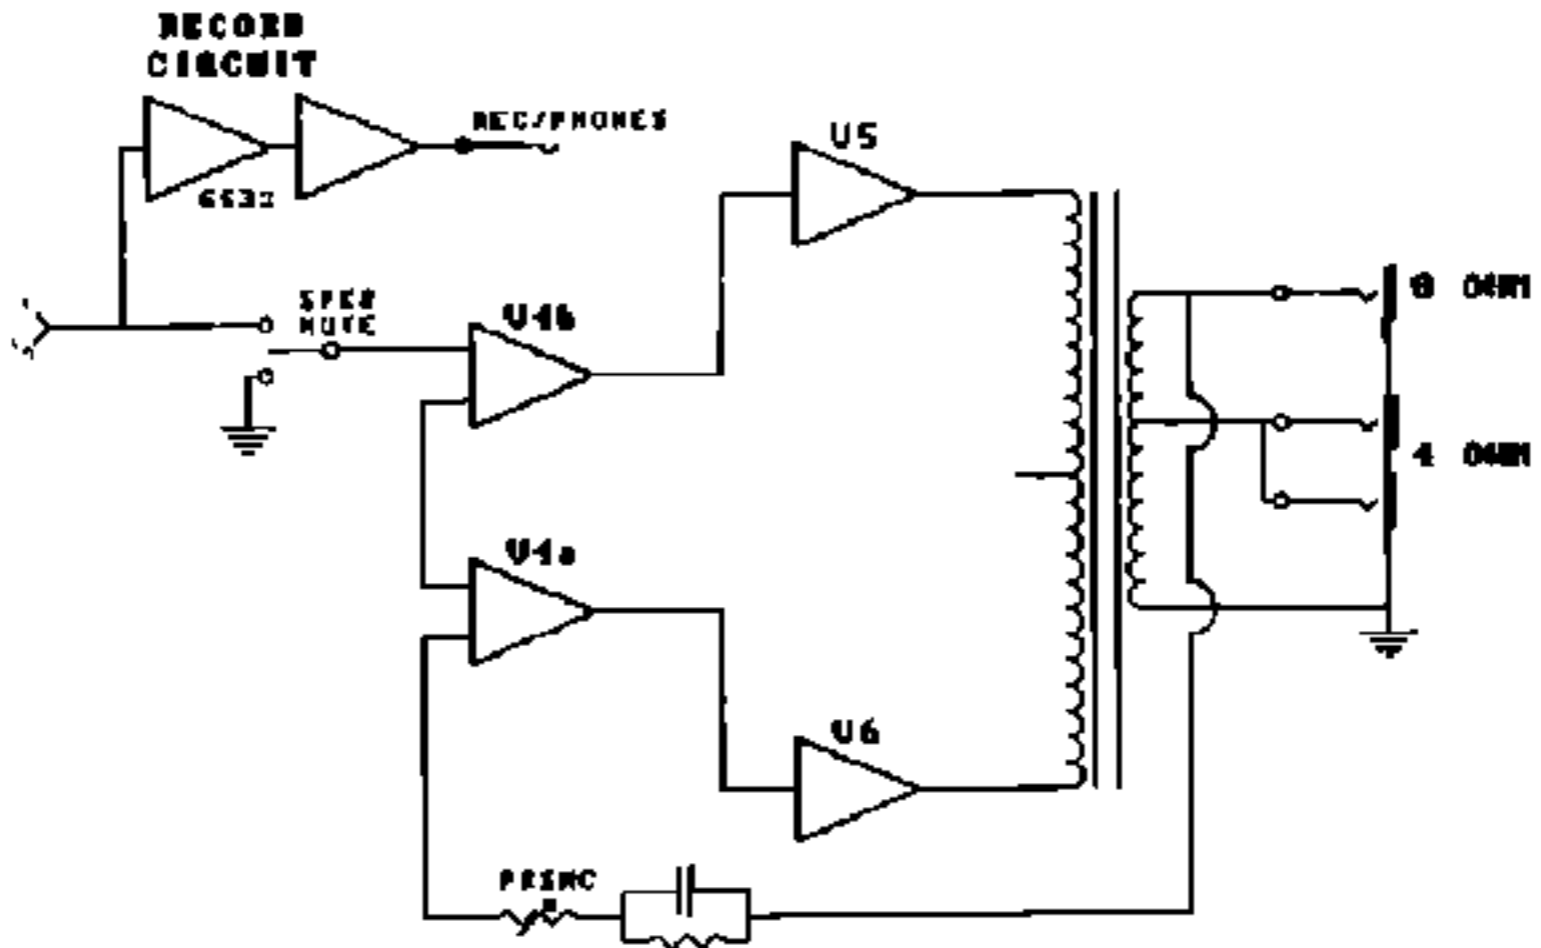

**MESA-BOOGIE
SUBWAY ROCKET
BLOCK DIAGRAM
FILE SUBARK.501**

U1 - U4 12AX7
U5 - U6 EL84

MESA-BOOGIE SUBWAY ROCKET

SWITCHING MATRIX

FILE SUBRSU.501

6/6

FOOTSWITCH

- RELAY 1 - ON FOR RHYTHM
OFF FOR LEAD
- RELAY 2 - ON FOR LEAD
OFF FOR RHYTHM
- 2N6426 - ON FOR LEAD
OFF FOR RHYTHM
- 4N33 1 - CONTROL ON/OFF
TURNS ON J176
TO GRND EQ BUSS
- 4N33 2 - ON FOR RHYTHM
- LDR1 - ON FOR LEAD TABL SHIFT

MESA-BOOGIE SUBWAY ROCKET

POWER AMP
RECORD OUT

FILE SRPLR.501