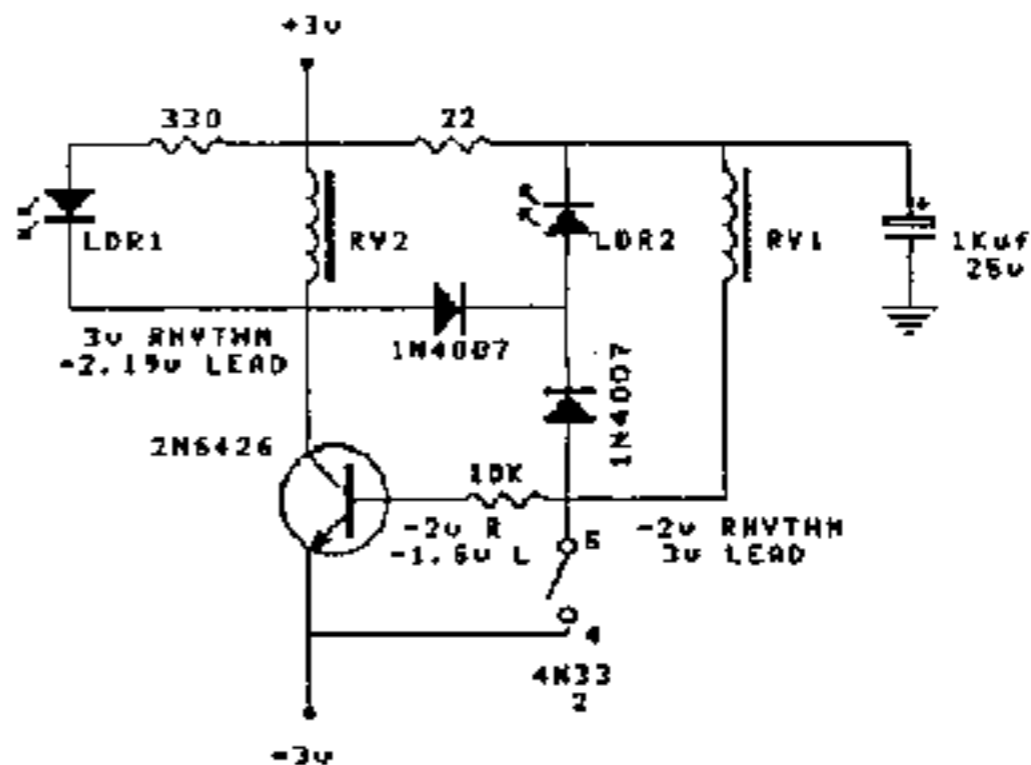

**MESA-BOOGIE
SUBWAY ROCKET
BLOCK DIAGRAM
FILE SUBARK.501**

U1 - U4 12AX7
U5 - U6 EL84

MESA-BOOGIE SUBWAY ROCKET

SWITCHING MATRIX

FILE SUBRSU.501

6/6

FOOTSWITCH

- RELAY 1 - ON FOR RHYTHM
OFF FOR LEAD
- RELAY 2 - ON FOR LEAD
OFF FOR RHYTHM
- 2N6426 - ON FOR LEAD
OFF FOR RHYTHM
- 4N33 1 - CONTROL ON/OFF
TURNS ON J176
TO GRND EQ BUSS
- 4N33 2 - ON FOR RHYTHM
- LDR1 - ON FOR LEAD TABL SHIFT

MESA-BOOGIE SUBWAY ROCKET

POWER AMP
RECORD OUT

FILE SRPLR.501