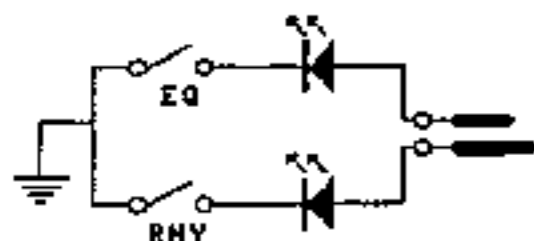

**MESA-BOOGIE
SUBWAY ROCKET
BLOCK DIAGRAM
FILE SUBARK.501**

U1 - U4 12AX7
U5 - U6 EL84

MESA-BOOGIE SUBWAY ROCKET

SWITCHING MATRIX

FILE SUBRSU.501

6/6

FOOTSWITCH

- RELAY 1 - ON FOR RHYTHM
OFF FOR LEAD
- RELAY 2 - ON FOR LEAD
OFF FOR RHYTHM
- 2N6426 - ON FOR LEAD
OFF FOR RHYTHM
- 4N33 1 - CONTROL ON/OFF
TURNS ON J176
TO GRND EQ BUSS
- 4N33 2 - ON FOR RHYTHM
- LDR1 - ON FOR LEAD TABL SHIFT

MESA-BOOGIE SUBWAY ROCKET

POWER AMP
RECORD OUT

FILE SRPLR.501