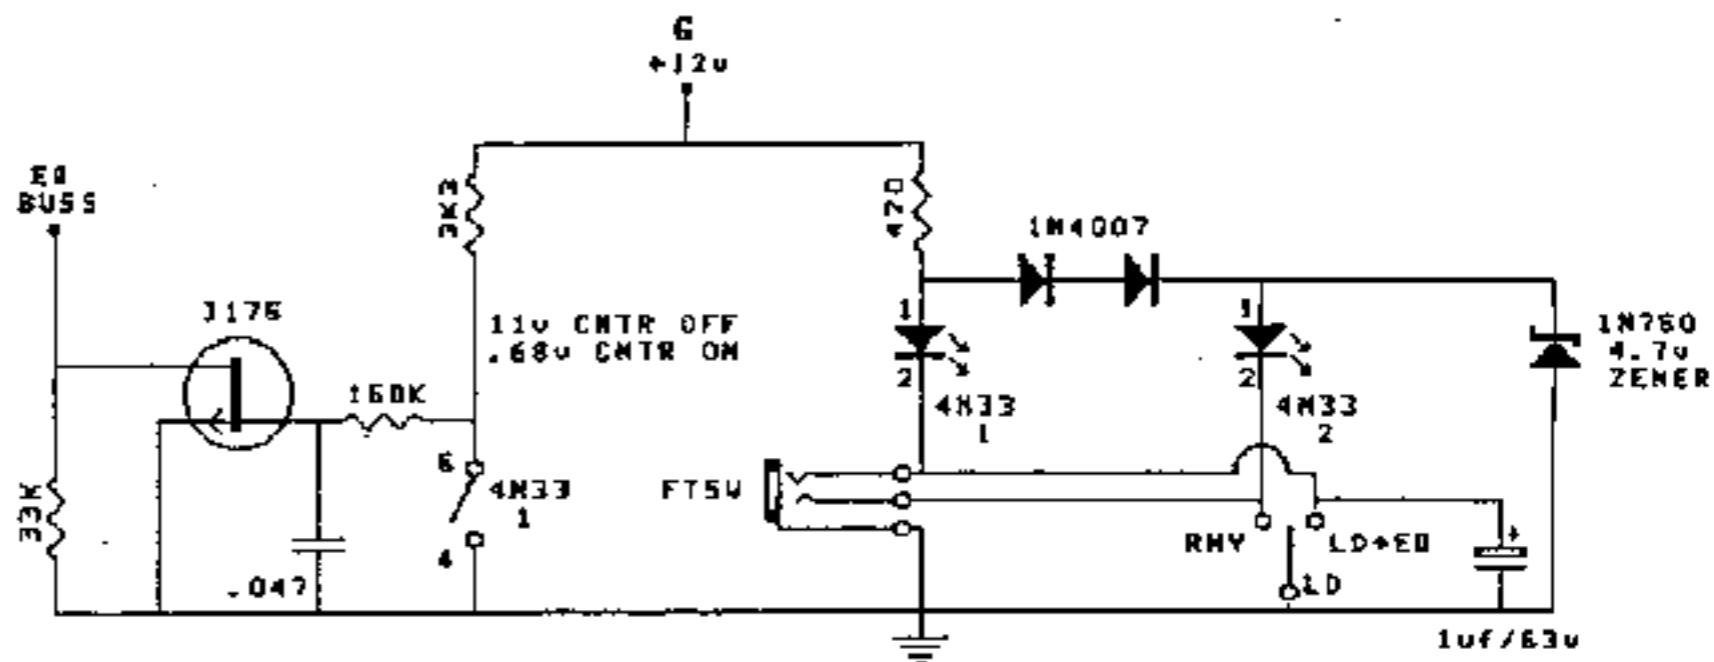

**MESA-BOOGIE
SUBWAY ROCKET
BLOCK DIAGRAM
FILE SUBARK.501**

U1 - U4 12AX7
U5 - U6 EL84

MESA-BOOGIE SUBWAY ROCKET

SWITCHING MATRIX

FILE SUBRSU.501

6/6

FOOTSWITCH

- RELAY 1 - ON FOR RHYTHM
OFF FOR LEAD
- RELAY 2 - ON FOR LEAD
OFF FOR RHYTHM
- 2N6426 - ON FOR LEAD
OFF FOR RHYTHM
- 4N33 1 - CONTROL ON/OFF
TURNS ON J176
TO GRND EQ BUSS
- 4N33 2 - ON FOR RHYTHM
- LDR1 - ON FOR LEAD TABL SHIFT

MESA-BOOGIE SUBWAY ROCKET

POWER AMP
RECORD OUT

FILE SRPLR.501