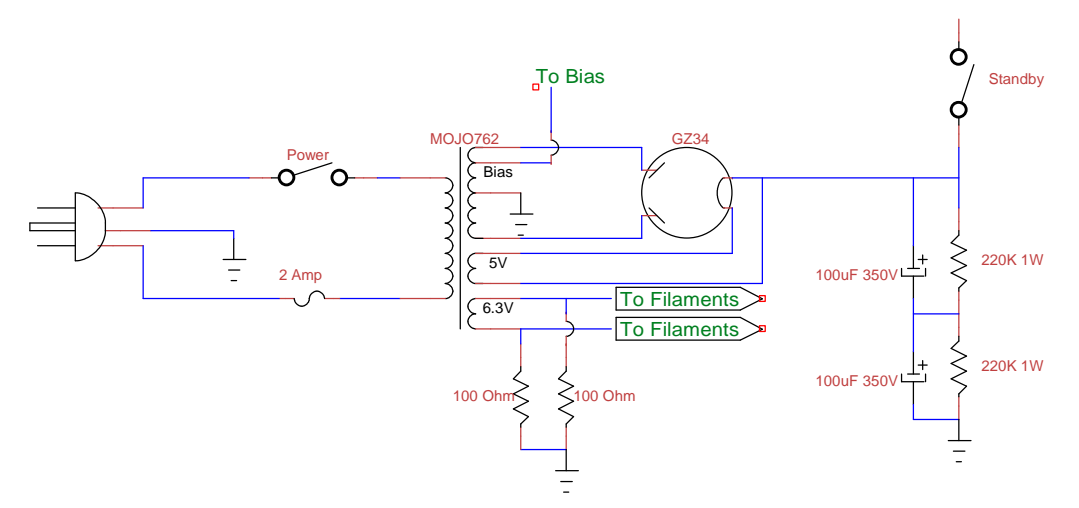

Tube Rectifier Wiring Diagram

| | | |
|--|----------|------------------|
| Title Blackface Bassman AA165 | | |
| Author Steve Snyder Mojo Musical Supply | | |
| File LE-1\Circuits\Amps\BFBASS-1\BFBASS-1.DSN | Document | |
| Revision 1.0 | Date | Sheets 1 of 1 |