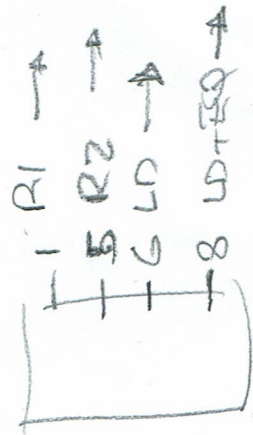

MB MK14 B

SWITCHING NOTES

OV=ON
SV=OFF

	OFF	ON
RHYTH 2	OV	3.8 1.4
RHYTH +1	0	3.8 1.4
LD	0	3.5 .6
LD+EQ	0	3.8 1.4