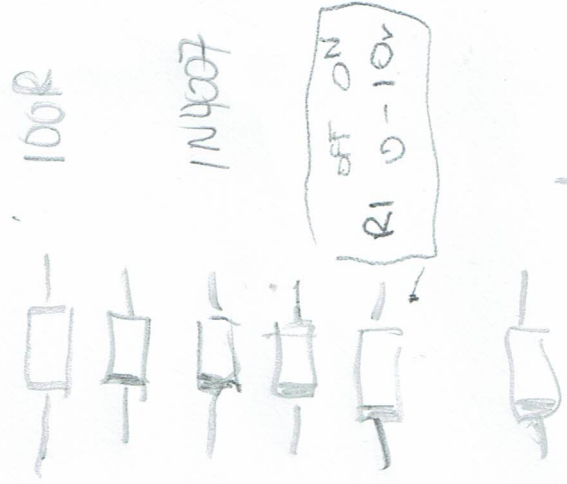

MB MK14 B

SWITCHING NOTES

OV=ON
SV=OFF

	OFF	ON
RHYTH 2	OV	3.8 1.4
RHYTH +1	0	3.8 1.4
LD	0	3.5 .6
LD+EQ	0	3.8 1.4