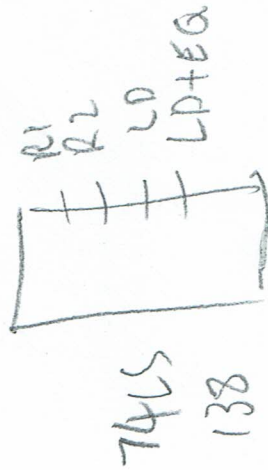

MB MK14 B

SWITCHING NOTES

OV=ON
SV=OFF

	OFF	ON
RHYTH 2	OV	3.8 1.4
RHYTH +1	0	3.8 1.4
LD	0	3.5 .6
LD+EQ	0	3.8 1.4