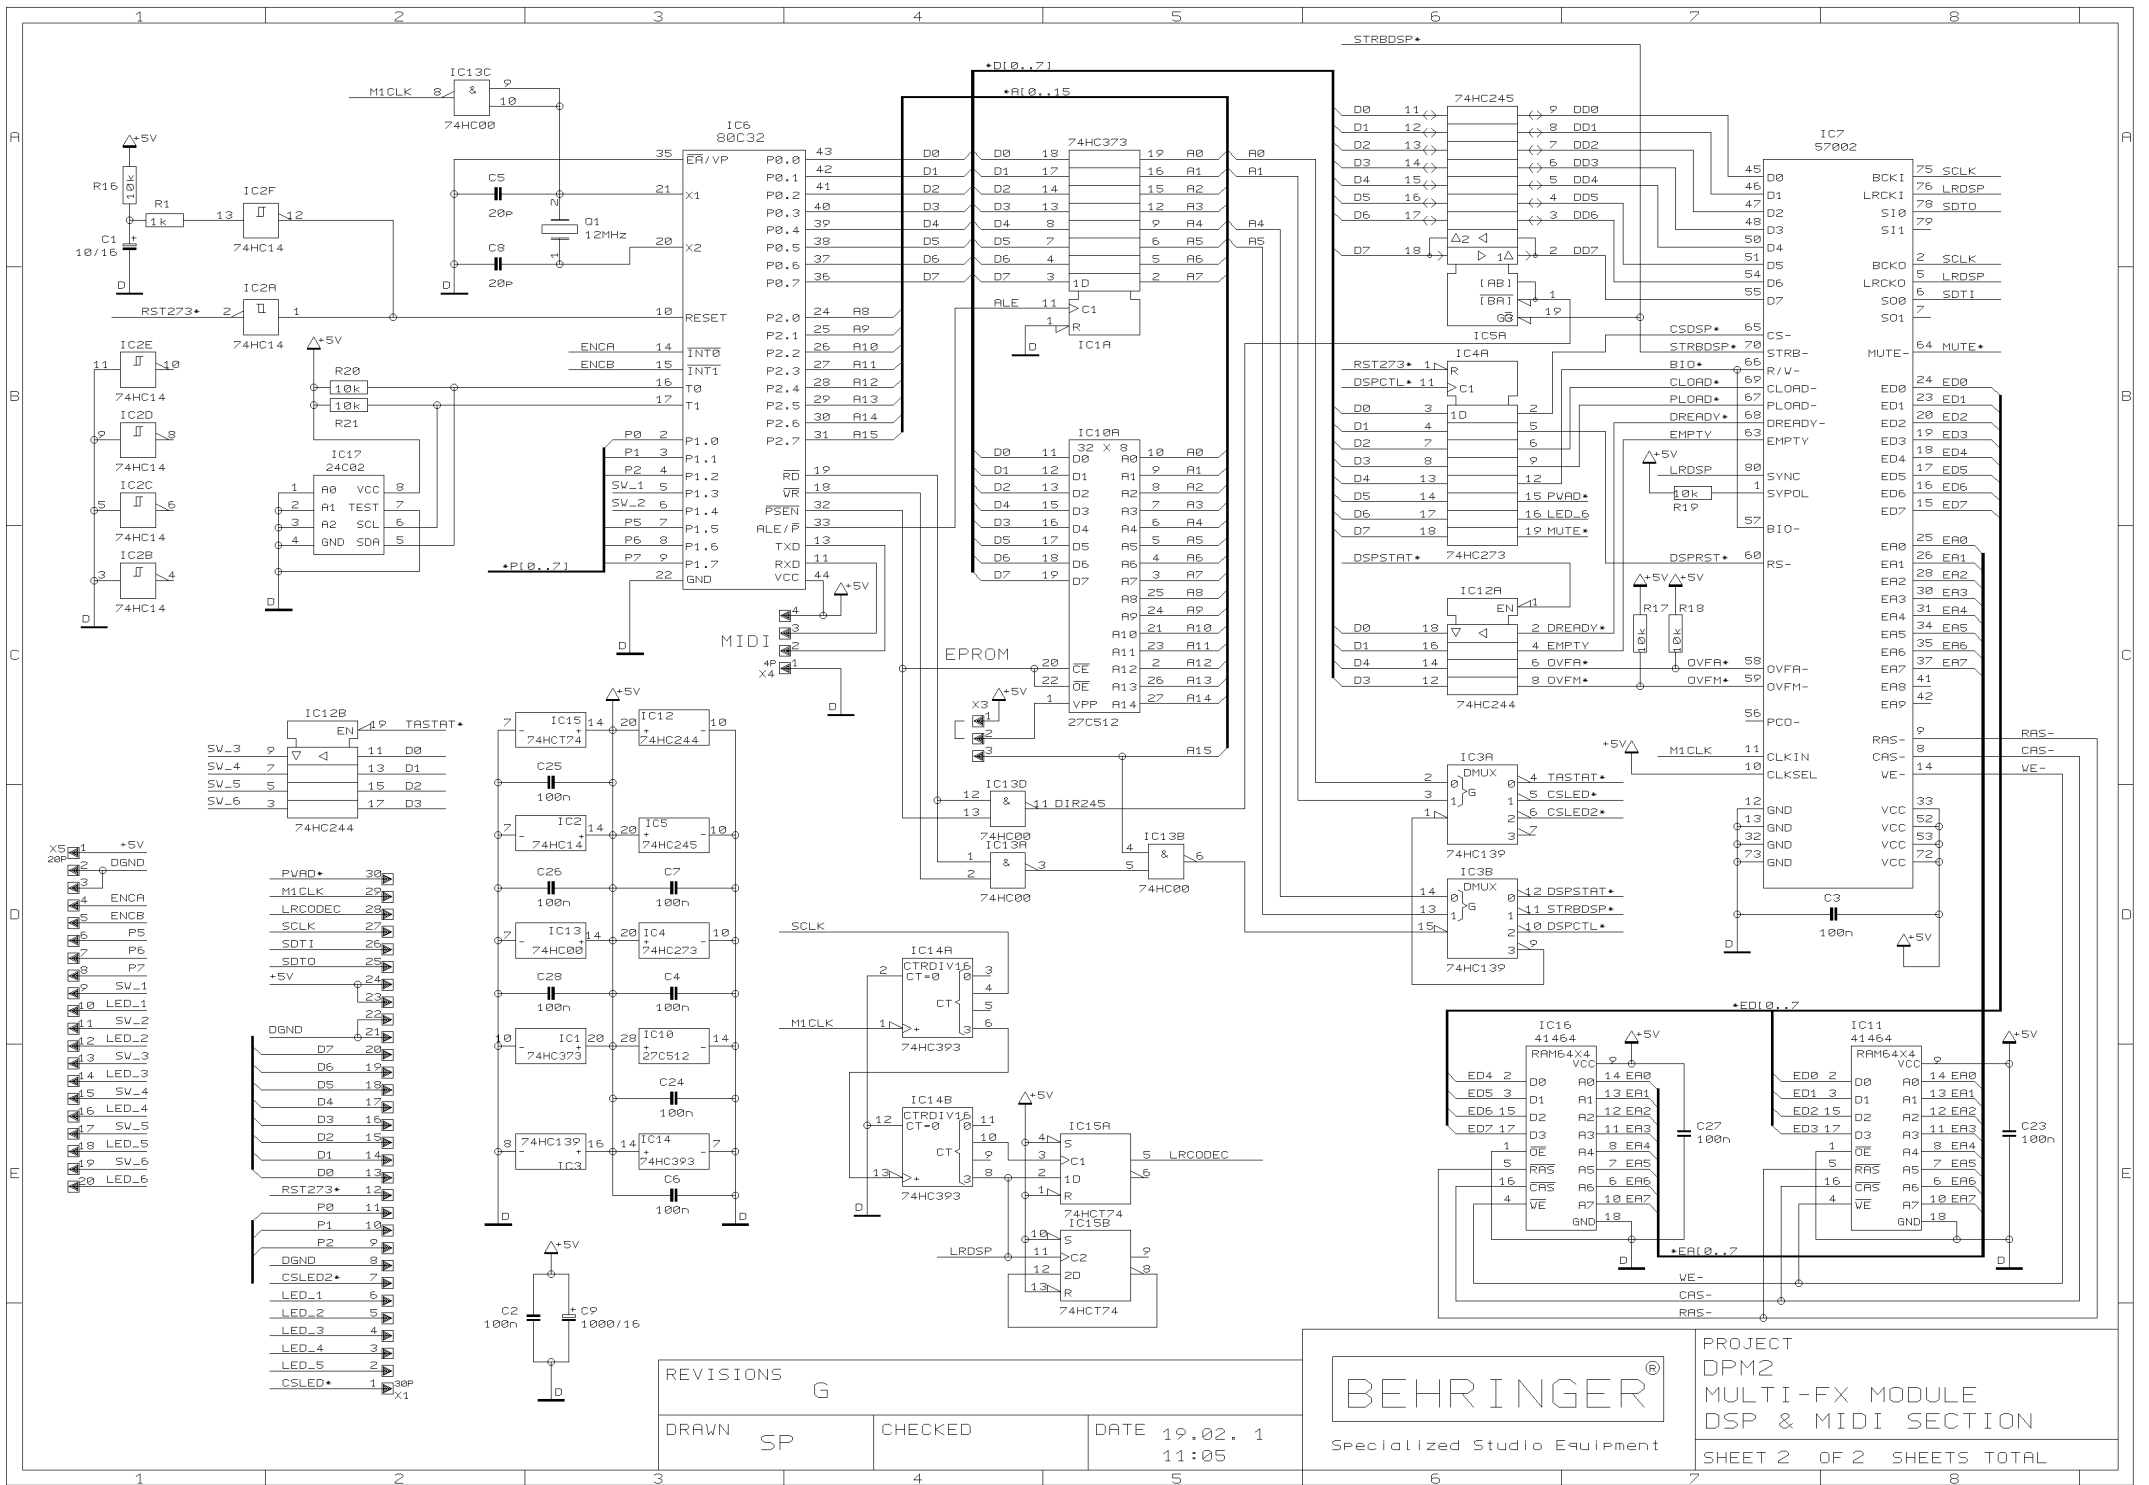

REVISIONS G (291199)

DRAWN SP CHECKED DATE 19.02. 1 11:05

PROJECT DPM2 MULTI-FX MODULE I/O SECTION SHEET 1 OF 2 SHEETS TOTAL

REVISIONS	G
DRAWN	SP
CHECKED	
DATE	19.02. 1 11:05

PROJECT
DPM2
MULTI-FX MODULE
DSP & MIDI SECTION
SHEET 2 OF 2 SHEETS TOTAL

REVISIONS
G (290399)

DRAWN BK

CHECKED

DATE 19.02. 1
11:11

BEHRINGER®

Specialized Studio Equipment

PROJECT
GX112
BLUE DEVIL
INPUT SECTION

SHEET 1 OF 2 SHEETS TOTAL

REVISIONS
G (290399)

DRAWN BK

CHECKED

DATE 19.02. 1
11:11

BEHRINGER[®]
Specialized Studio Equipment

PROJECT
GX112
BLUE DEVIL
AUX & POWER SECTION
SHEET 2 OF 2 SHEETS TOTAL