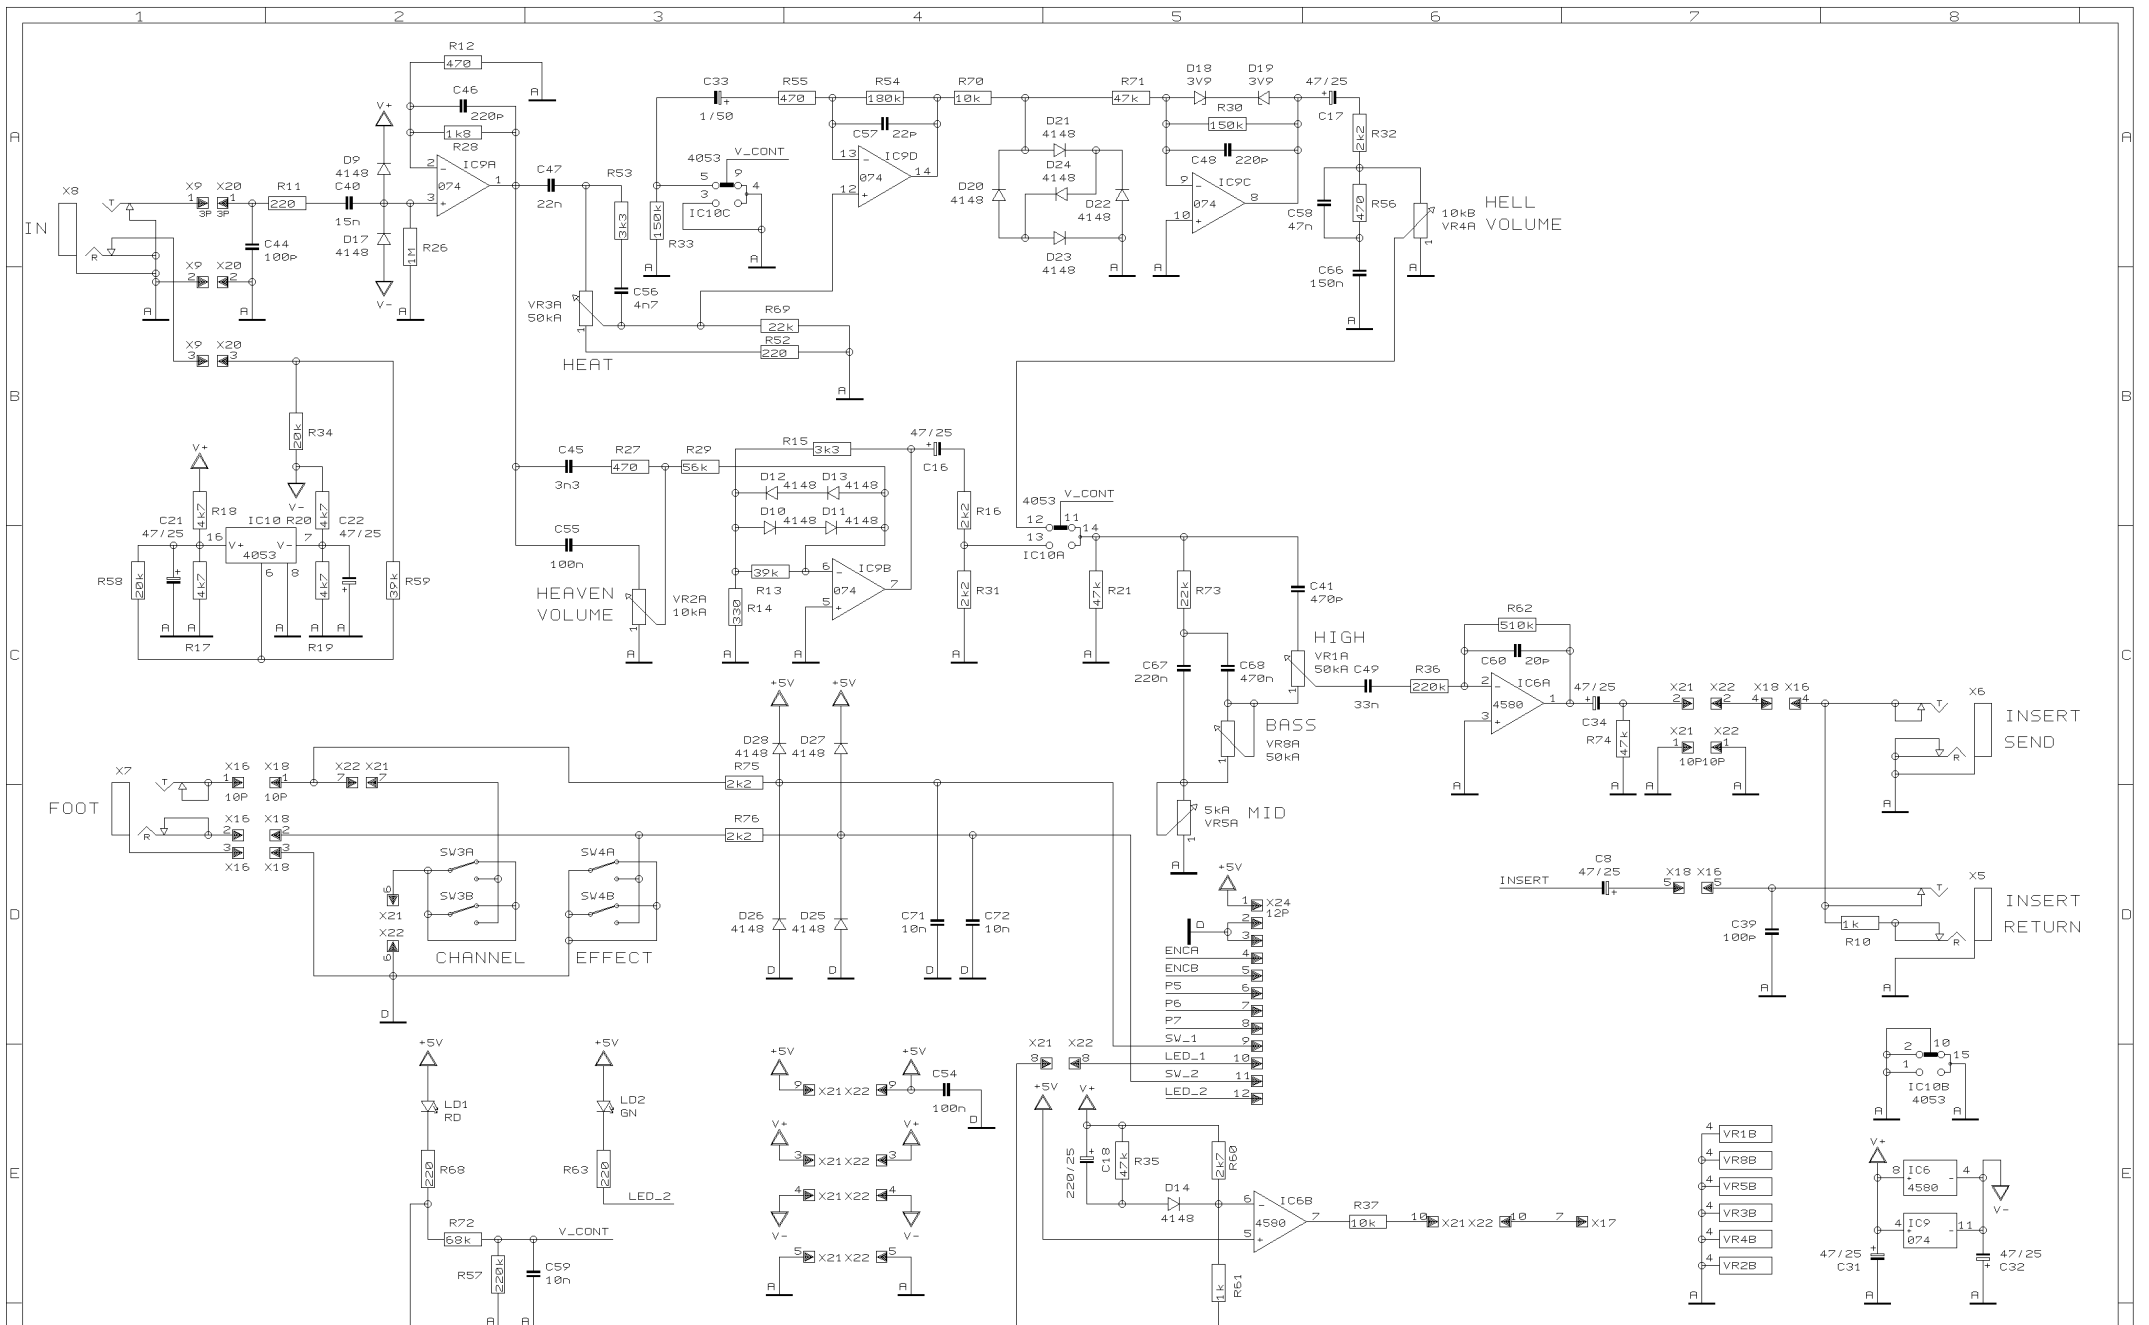

REVISIONS G (291199)

DRAWN SP CHECKED DATE 19.02. 1 11:05

PROJECT DPM2 MULTI-FX MODULE I/O SECTION SHEET 1 OF 2 SHEETS TOTAL

REVISIONS	G
DRAWN	SP
CHECKED	
DATE	19.02. 1 11:05

PROJECT
DPM2
MULTI-FX MODULE
DSP & MIDI SECTION
SHEET 2 OF 2 SHEETS TOTAL

REVISIONS
G (290399)

DRAWN BK

CHECKED

DATE 19.02. 1
11:11

BEHRINGER®

Specialized Studio Equipment

PROJECT
GX112
BLUE DEVIL
INPUT SECTION

SHEET 1 OF 2 SHEETS TOTAL

REVISIONS
G (290399)

DRAWN BK

CHECKED

DATE 19.02. 1
11:11

BEHRINGER[®]
Specialized Studio Equipment

PROJECT
GX112
BLUE DEVIL
AUX & POWER SECTION
SHEET 2 OF 2 SHEETS TOTAL