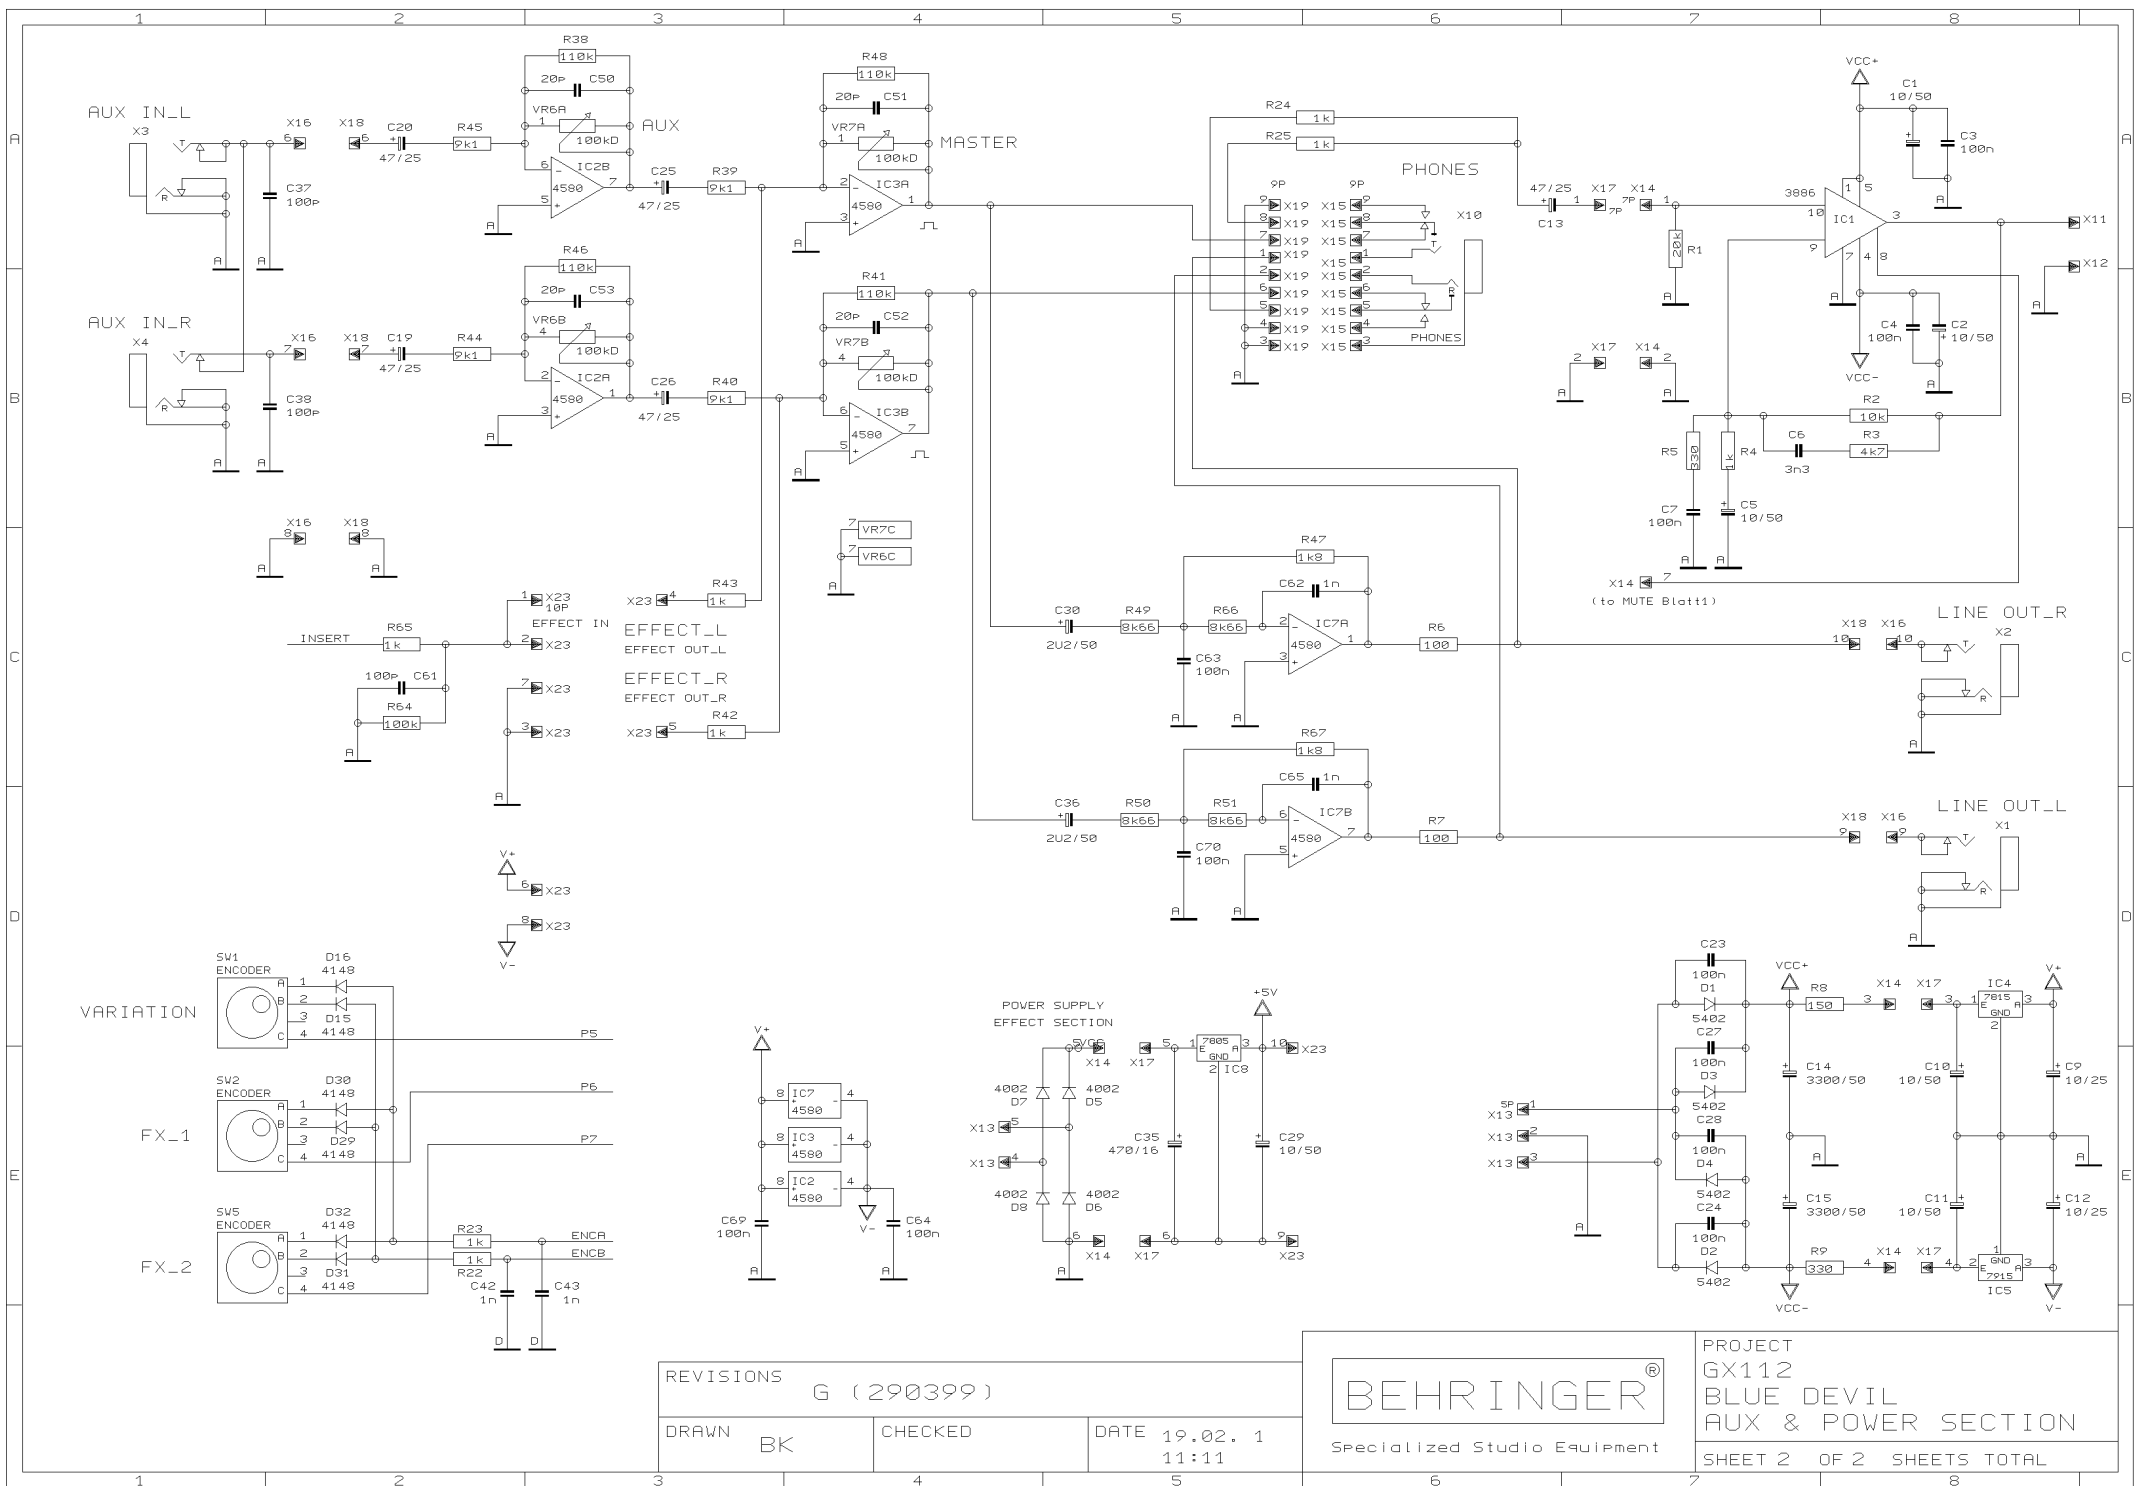

REVISIONS G (291199)

DRAWN SP CHECKED DATE 19.02. 1 11:05

PROJECT DPM2 MULTI-FX MODULE I/O SECTION SHEET 1 OF 2 SHEETS TOTAL

REVISIONS	G
DRAWN	SP
CHECKED	
DATE	19.02. 1 11:05

PROJECT
DPM2
MULTI-FX MODULE
DSP & MIDI SECTION
SHEET 2 OF 2 SHEETS TOTAL

REVISIONS
G (290399)

DRAWN BK

CHECKED

DATE 19.02. 1
11:11

BEHRINGER®

Specialized Studio Equipment

PROJECT
GX112
BLUE DEVIL
INPUT SECTION

SHEET 1 OF 2 SHEETS TOTAL

REVISIONS
G (290399)

DRAWN BK

CHECKED

DATE 19.02. 1
11:11

BEHRINGER[®]
Specialized Studio Equipment

PROJECT
GX112
BLUE DEVIL
AUX & POWER SECTION
SHEET 2 OF 2 SHEETS TOTAL