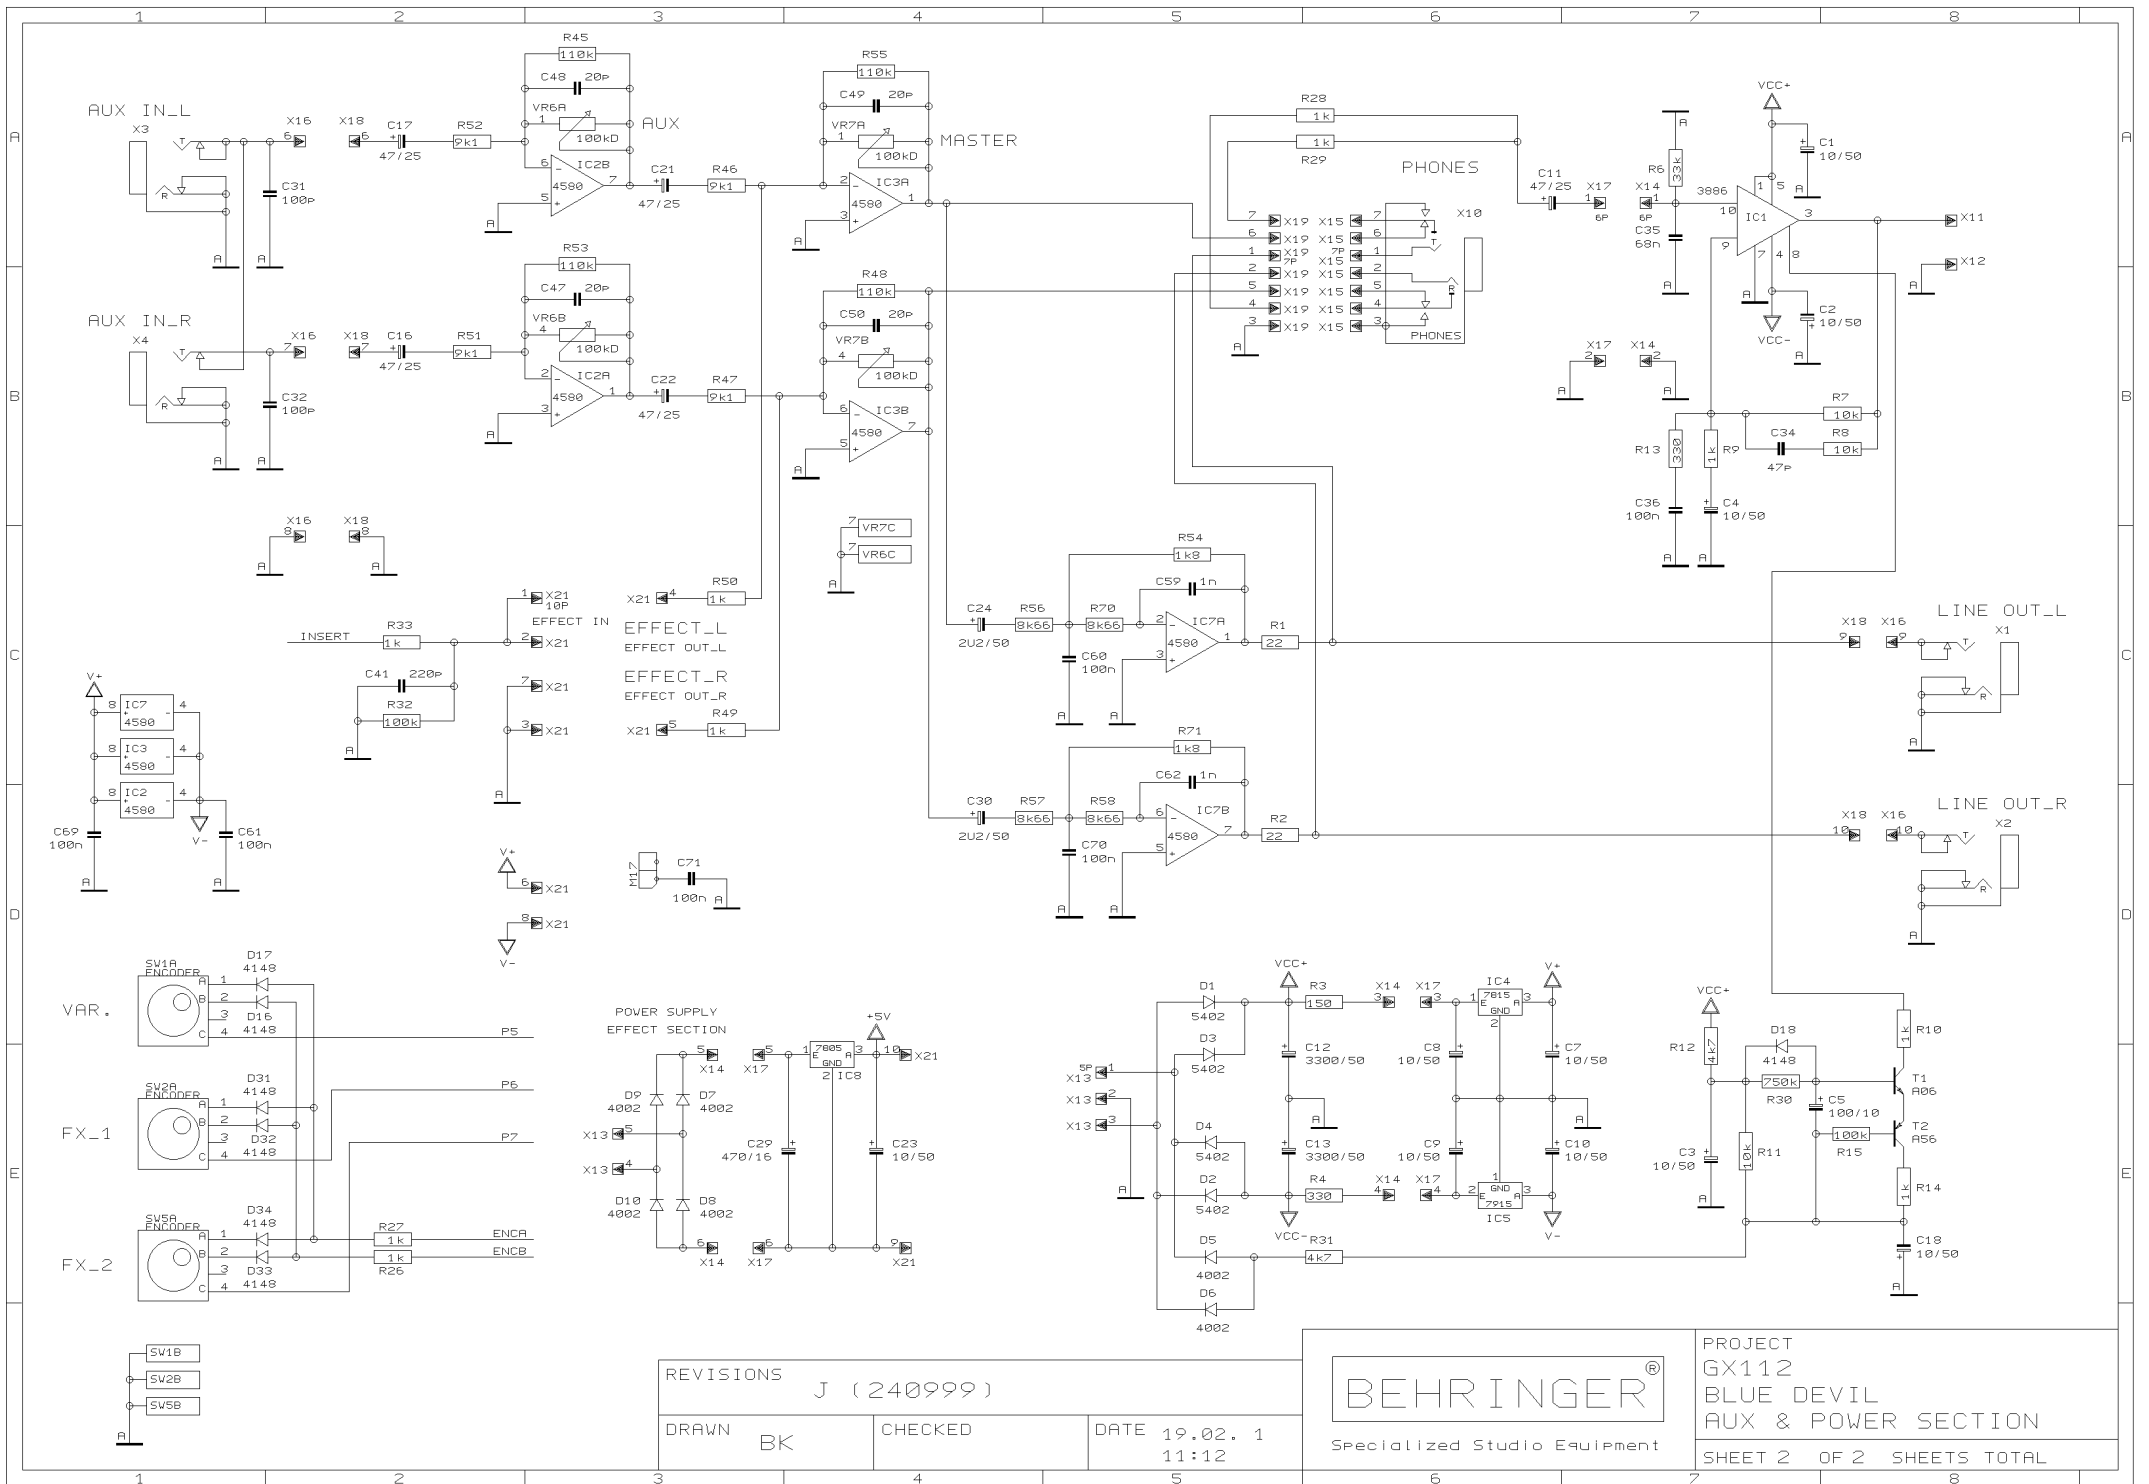

REVISIONS J (240999)

DRAWN BK

CHECKED

DATE 19.02. 1
11:12

PROJECT GX112
BLUE DEVIL
INPUT SECTION
SHEET 1 OF 2 SHEETS TOTAL

REVISIONS J (240999)

DRAWN BK

CHECKED

DATE 19.02. 1
11:12

PROJECT
GX112
BLUE DEVIL
AUX & POWER SECTION
SHEET 2 OF 2 SHEETS TOTAL