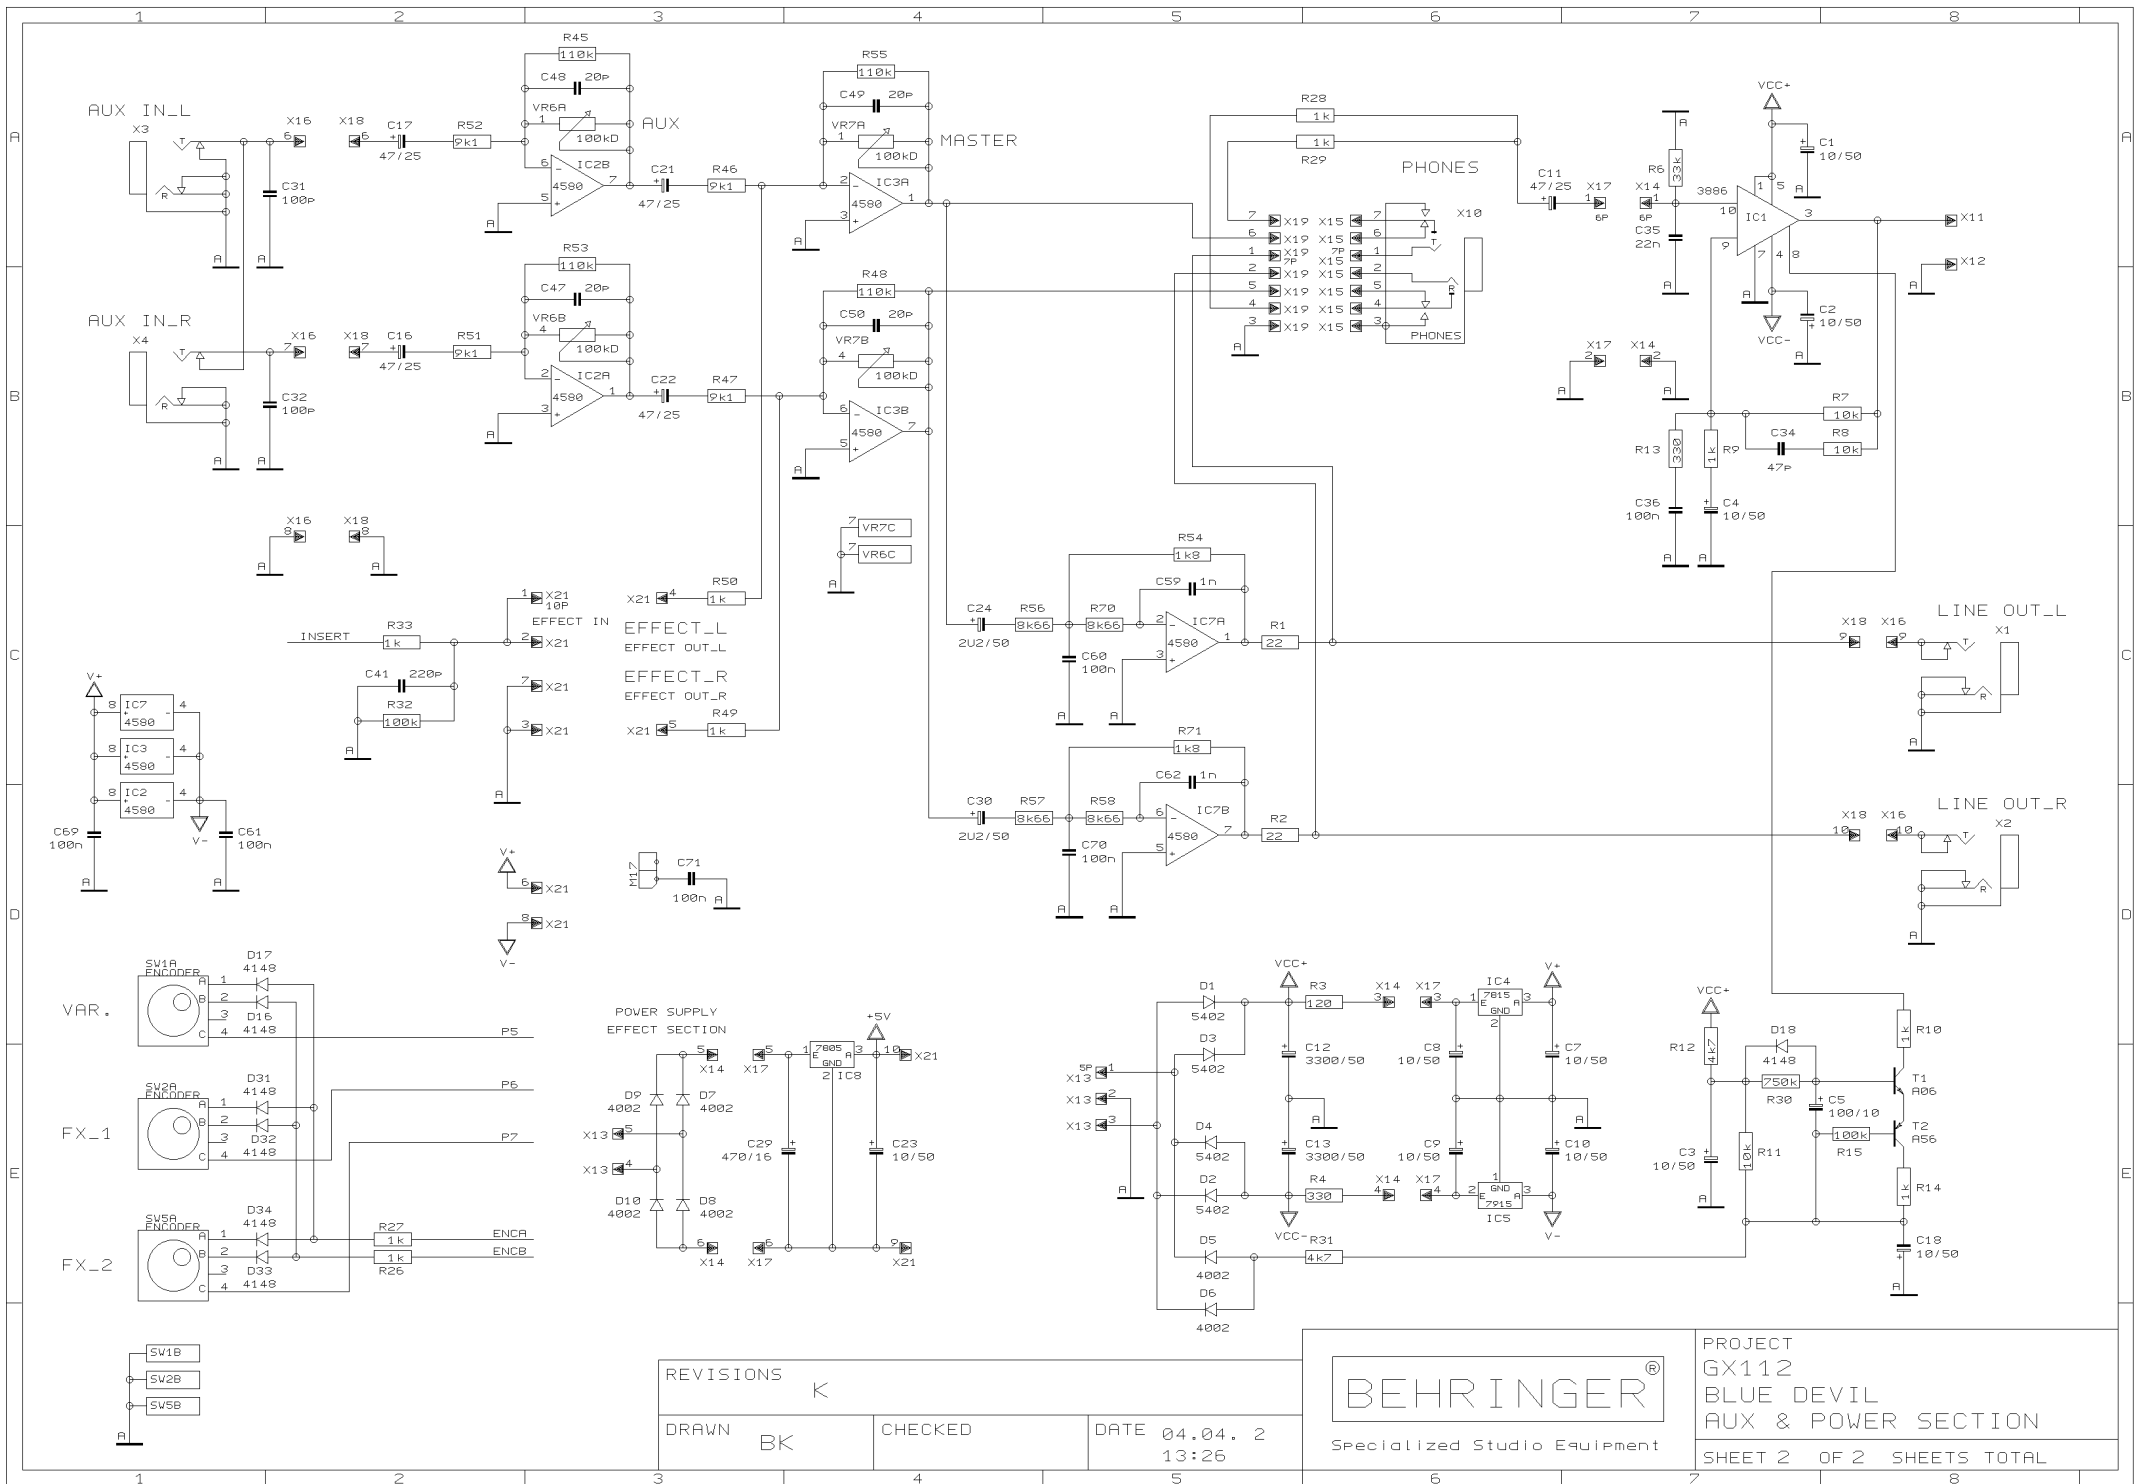

REVISIONS
K (060201)

DRAWN BK

CHECKED

DATE 04.04. 2
13:26

PROJECT
GX112
BLUE DEVIL
INPUT SECTION

SHEET 1 OF 2 SHEETS TOTAL

REVISIONS

DRAWN BK

CHECKED

DATE 04.04. 2
13:26

PROJECT
GX112
BLUE DEVIL
AUX & POWER SECTION
SHEET 2 OF 2 SHEETS TOTAL