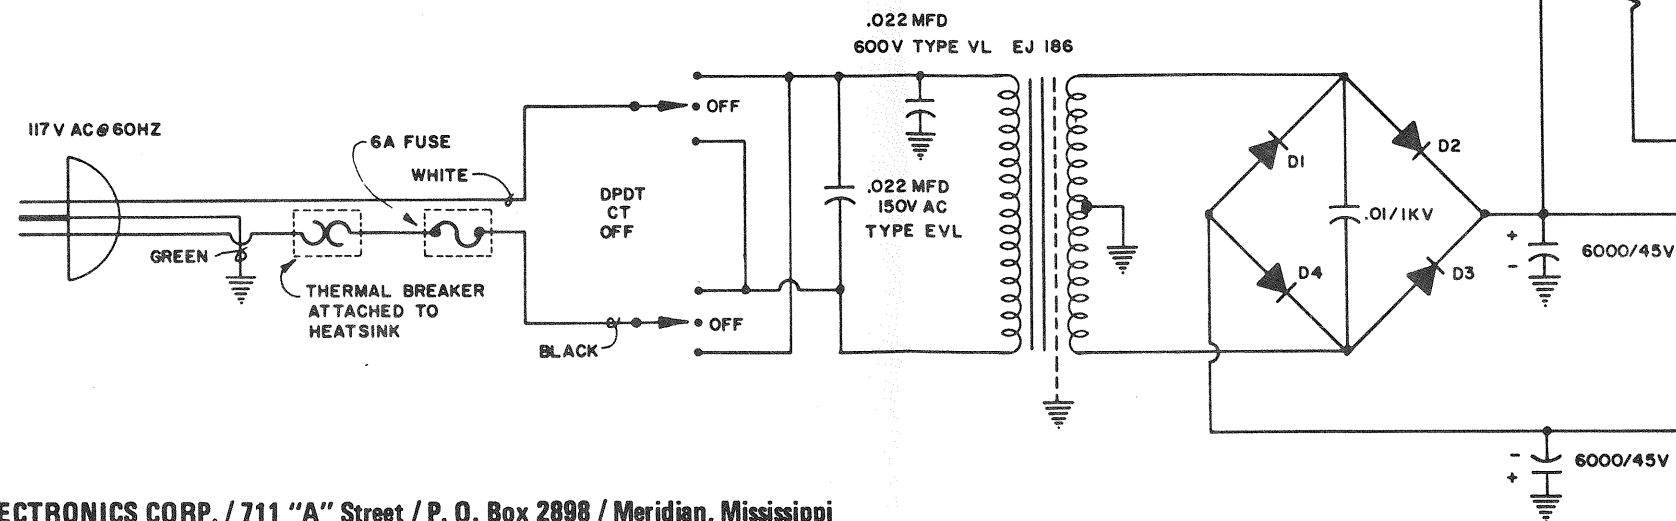

200 WATT POWER AMP
(400 MODULE B SERIES)

© ATTACHED TO HEATSINK
ALL DIODES 1A UNLESS NOTED
DI-D4 MR752

PEAVEY ELECTRONICS CORP. / 711 "A" Street / P. O. Box 2898 / Meridian, Mississippi