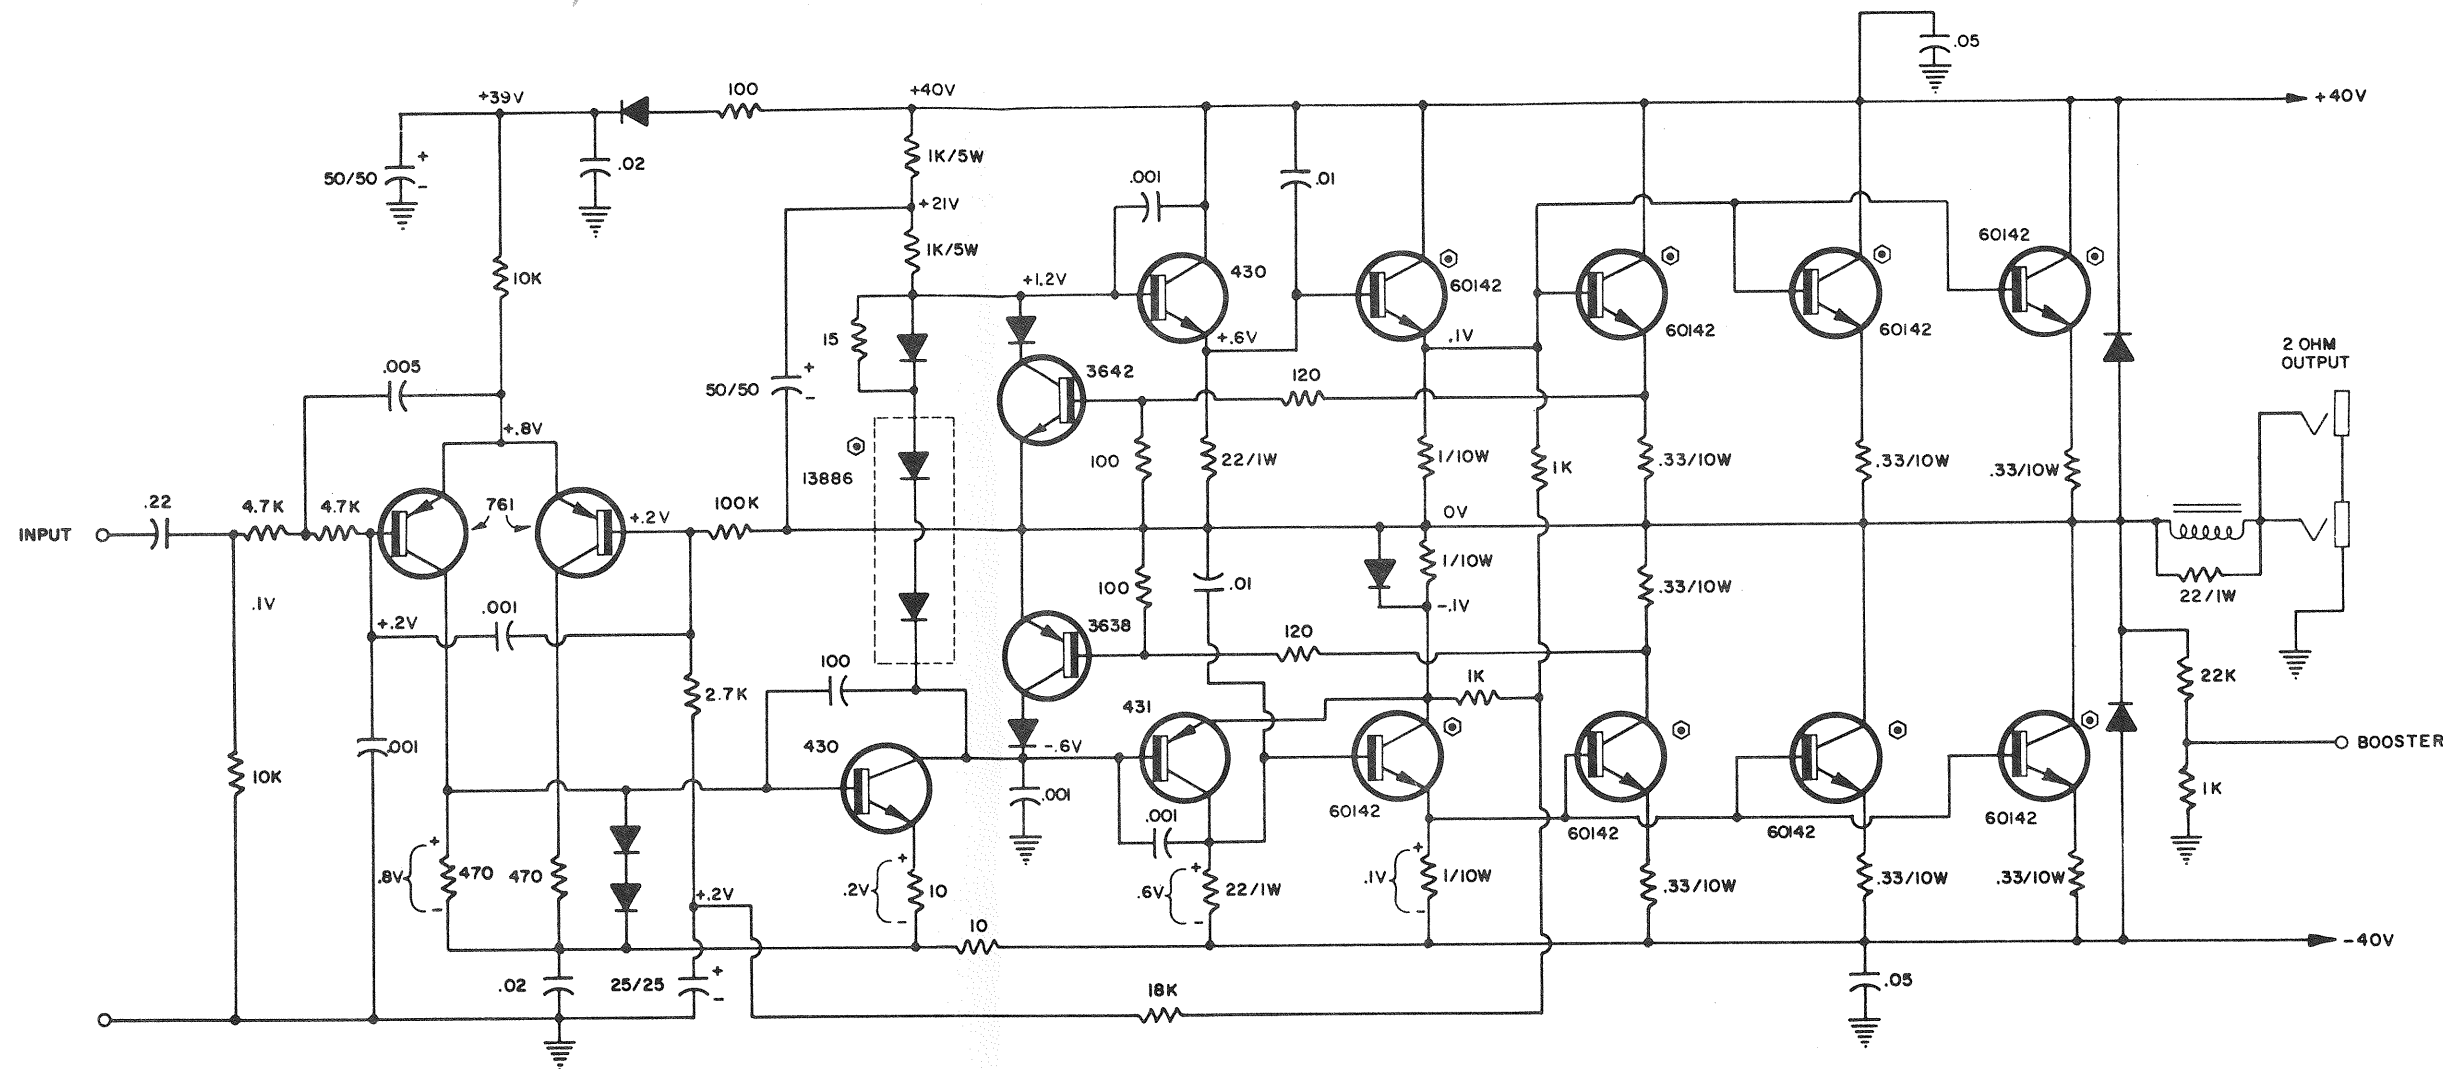

200 WATT POWER AMP
(400 MODULE B SERIES)

© ATTACHED TO HEATSINK
ALL DIODES 1A UNLESS NOTED
DI-D4 MR752

PEAVEY ELECTRONICS CORP. / 711 "A" Street / P. O. Box 2898 / Meridian, Mississippi