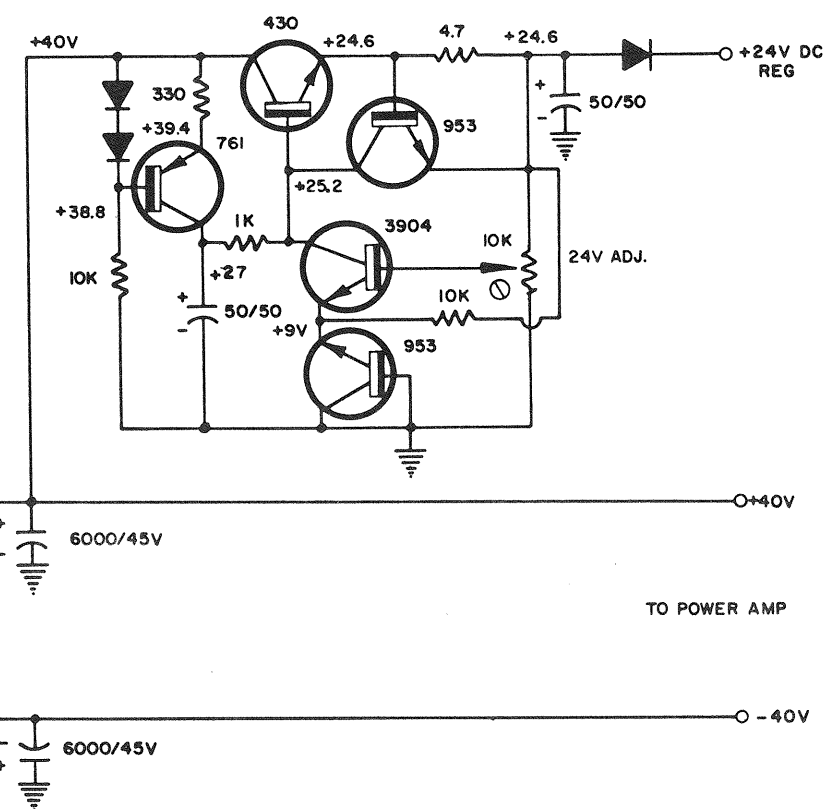

200 WATT POWER AMP
(400 MODULE B SERIES)

© ATTACHED TO HEATSINK
ALL DIODES 1A UNLESS NOTED
DI-D4 MR752

PEAVEY ELECTRONICS CORP. / 711 "A" Street / P. O. Box 2898 / Meridian, Mississippi