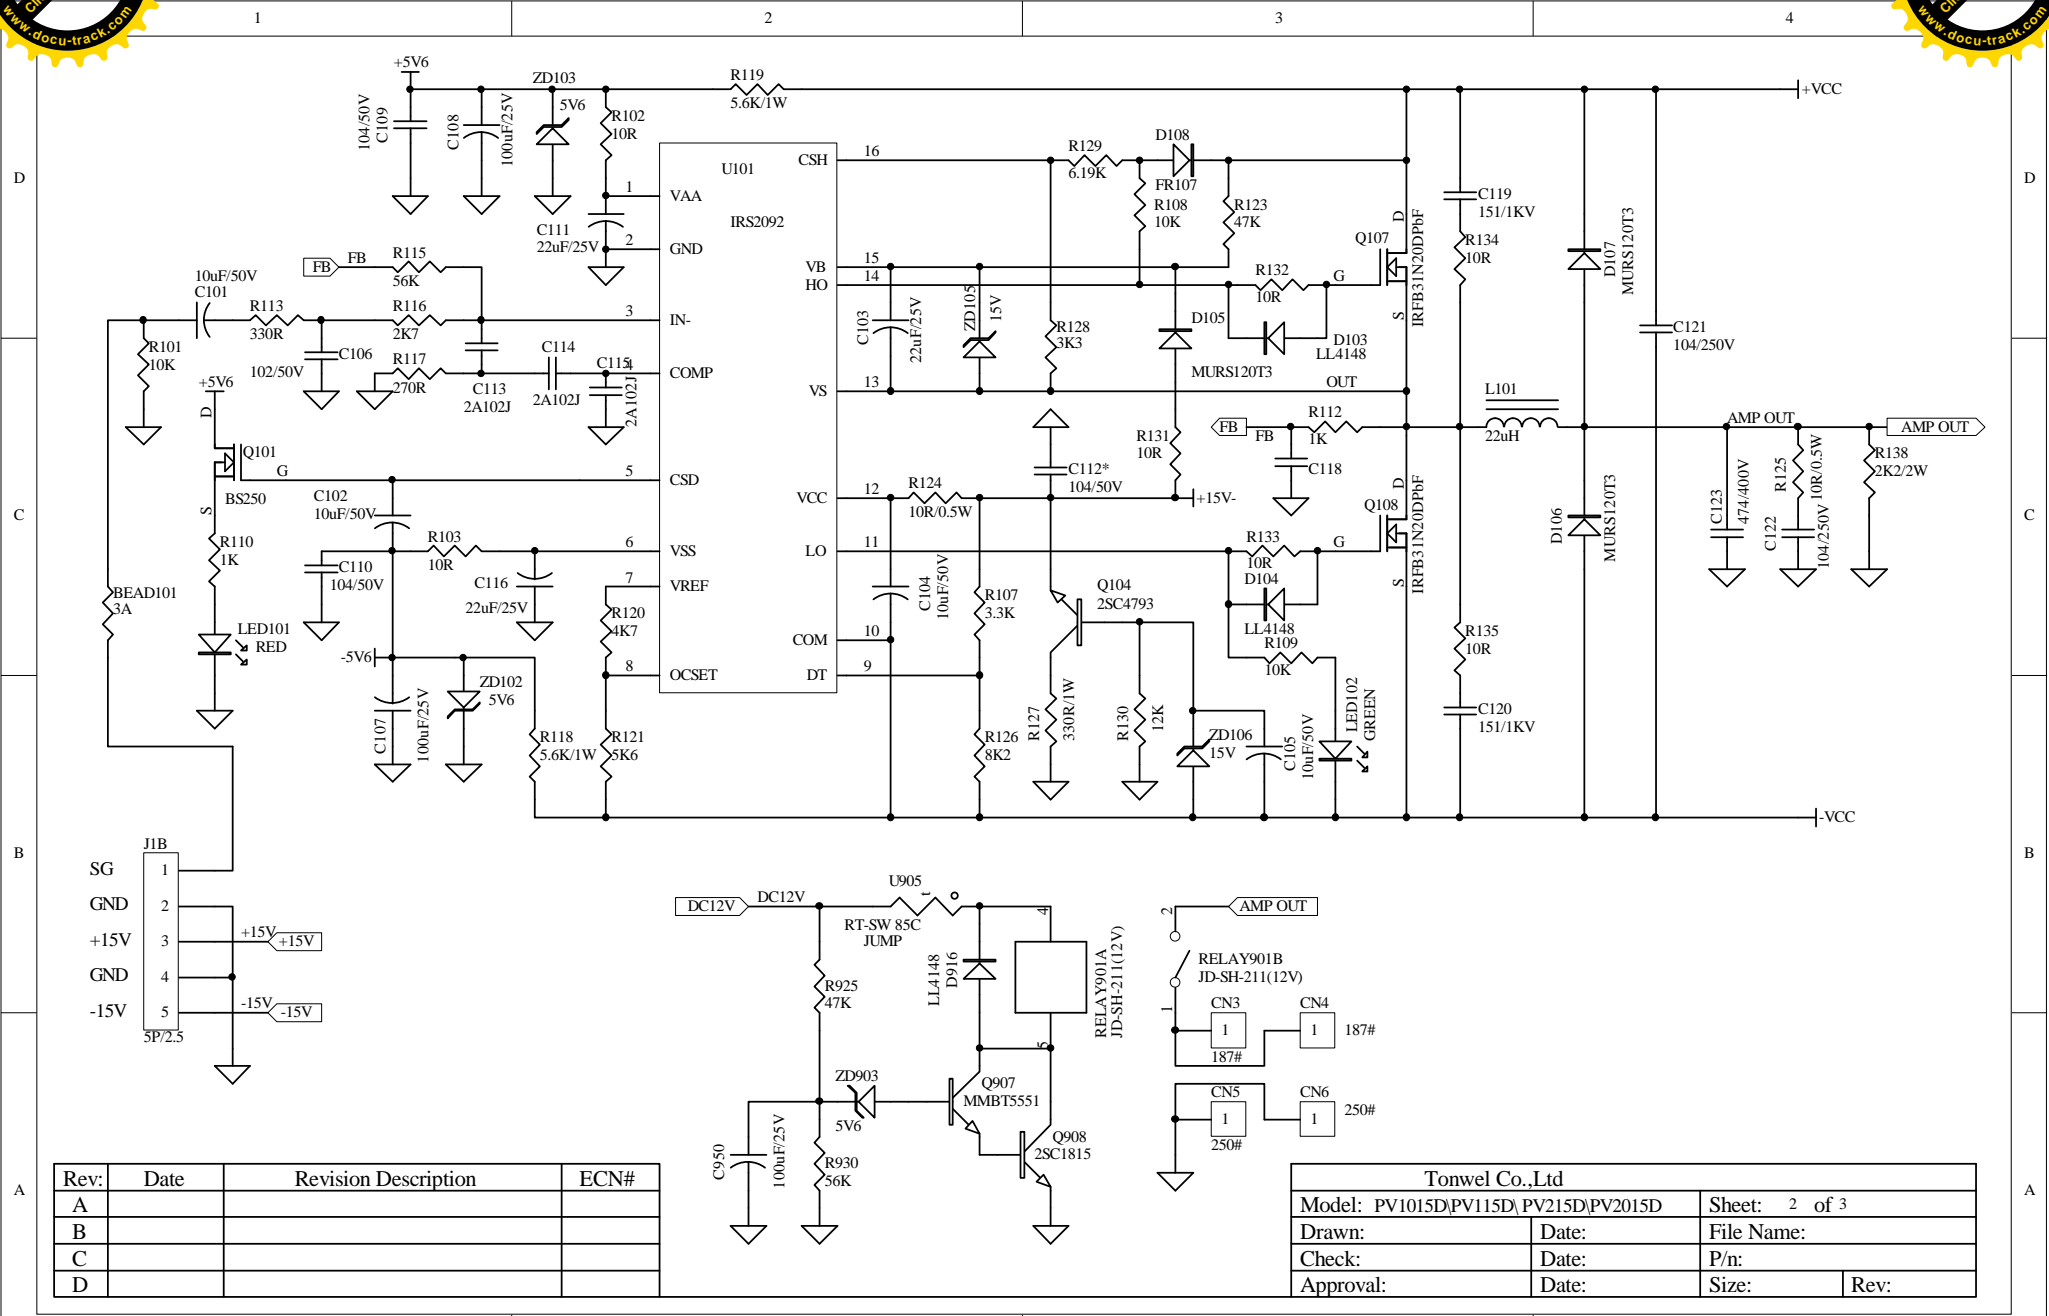

XLR input
 balance:0dBV
 unbalance:0dBV
 Freq:20~20kHz

Rev:	Date	Revision Description	ECN#
A			
B			
C			
D			

Tonwel Co.,Ltd			
Model:	PV1015D,PV115D,PV215D,PV2015D	Sheet:	3 of 3
Drawn:		Date:	
Check:		Date:	
Approval:		Date:	
		File Name:	
		P/n:	
		Size:	
		Rev:	

D
C
B
A

D
C
B
A

Rev:	Date	Revision Description	ECN#
A			
B			
C			
D			

Tonwel Co.,Ltd			
Model:	PV1015D,PV115D,PV215D,PV2015D	Sheet:	1 of 3
Drawn:		Date:	
Check:		Date:	
Approval:		Date:	
		File Name:	
		P/n:	
		Size:	
		Rev:	

Rev:	Date	Revision Description	ECN#
A			
B			
C			
D			

Tonwel Co.,Ltd			
Model: PV1015D/PV115D/PV215D/PV2015D		Sheet: 2 of 3	
Drawn:	Date:	File Name:	
Check:	Date:	P/n:	
Approval:	Date:	Size:	Rev:

1

2

3

4