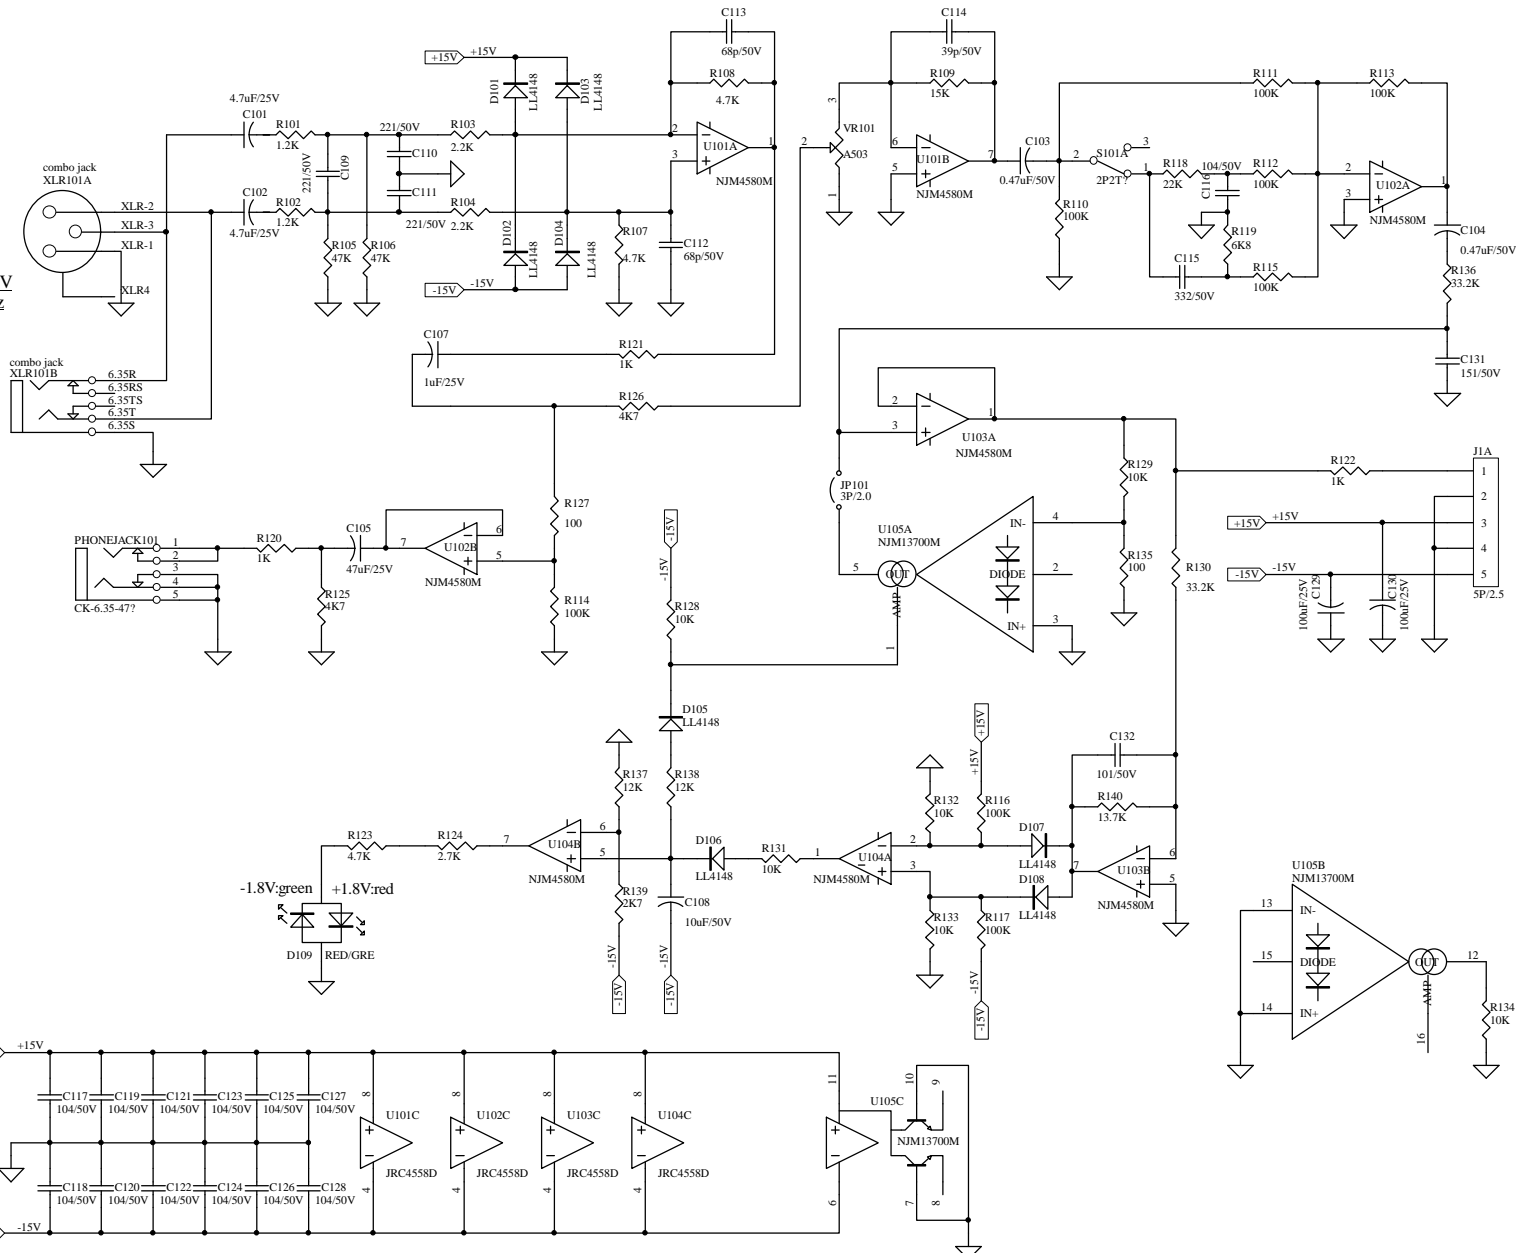

XLR input
 balance:0dBV
 unbalance:0dBV
 Freq:20~20kHz

Rev:	Date	Revision Description	ECN#
A			
B			
C			
D			

Tonwel Co.,Ltd			
Model:	PV1015D,PV115D,PV215D,PV2015D	Sheet:	3 of 3
Drawn:		Date:	
Check:		Date:	
Approval:		Date:	
		File Name:	
		P/n:	
		Size:	
		Rev:	

D
C
B
A

D
C
B
A

Rev:	Date	Revision Description	ECN#
A			
B			
C			
D			

Tonwel Co.,Ltd			
Model:	PV1015D,PV115D,PV215D,PV2015D	Sheet:	1 of 3
Drawn:		Date:	
Check:		Date:	
Approval:		Date:	
		File Name:	
		P/n:	
		Size:	
		Rev:	

Rev:	Date	Revision Description	ECN#
A			
B			
C			
D			

Tonwel Co.,Ltd			
Model: PV1015D/PV115D/PV215D/PV2015D		Sheet: 2 of 3	
Drawn:	Date:	File Name:	
Check:	Date:	P/n:	
Approval:	Date:	Size:	Rev:

1

2

3

4