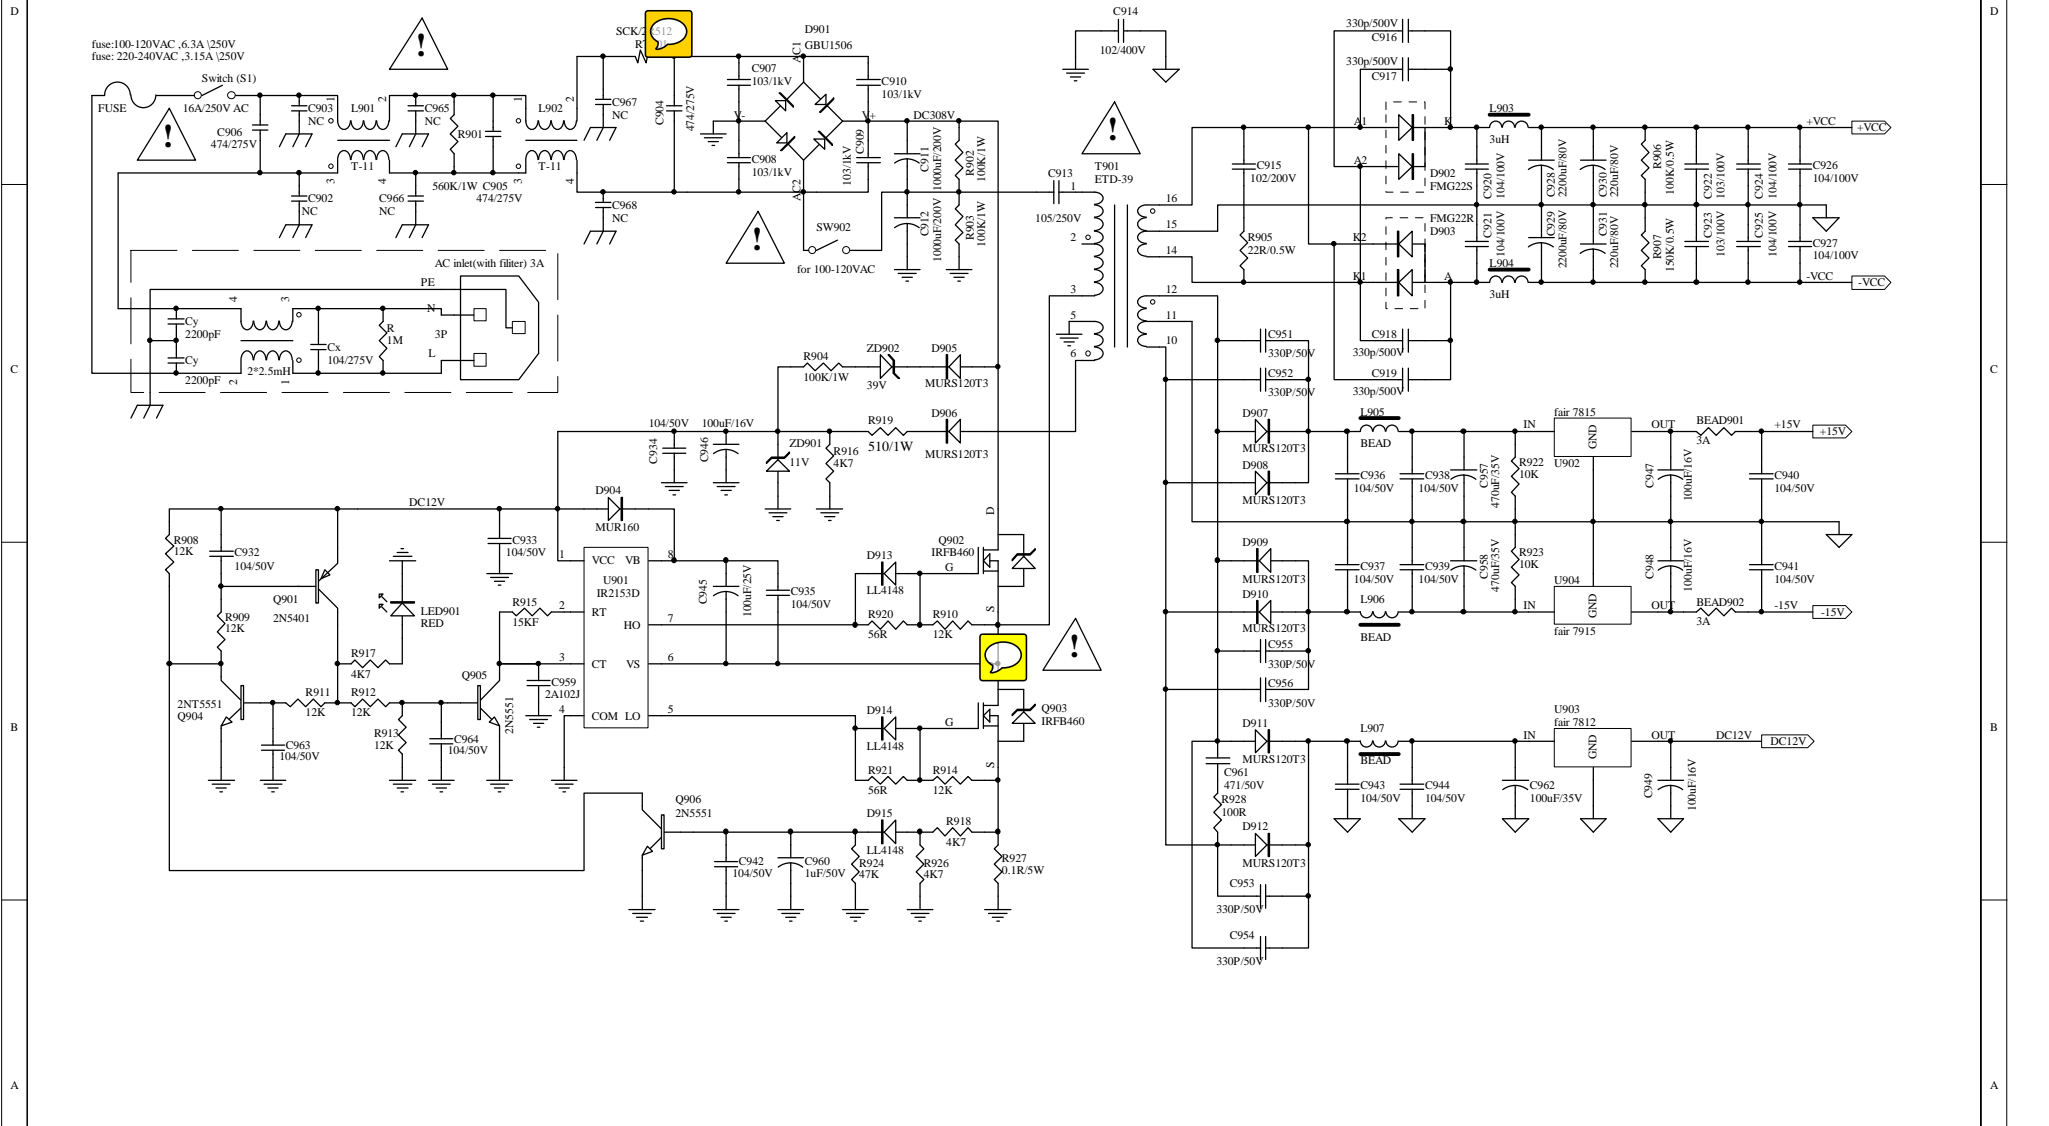

XLR input
 balance:0dBV
 unbalance:0dBV
 Freq:20~20kHz

Rev:	Date	Revision Description	ECN#
A			
B			
C			
D			

Tonwel Co.,Ltd			
Model:	PV1015D,PV115D,PV215D,PV2015D	Sheet:	3 of 3
Drawn:		Date:	
Check:		Date:	
Approval:		Date:	
		File Name:	
		P/n:	
		Size:	
		Rev:	

D
C
B
A

D
C
B
A

Rev:	Date	Revision Description	ECN#
A			
B			
C			
D			

Tonwel Co.,Ltd			
Model:	PV1015D,PV115D,PV215D,PV2015D	Sheet:	1 of 3
Drawn:		Date:	
Check:		Date:	
Approval:		Date:	
		File Name:	
		P/n:	
		Size:	
		Rev:	

Rev:	Date	Revision Description	ECN#
A			
B			
C			
D			

Tonwel Co.,Ltd			
Model: PV1015D/PV115D/PV215D/PV2015D		Sheet: 2 of 3	
Drawn:	Date:	File Name:	
Check:	Date:	P/n:	
Approval:	Date:	Size:	Rev:

1

2

3

4