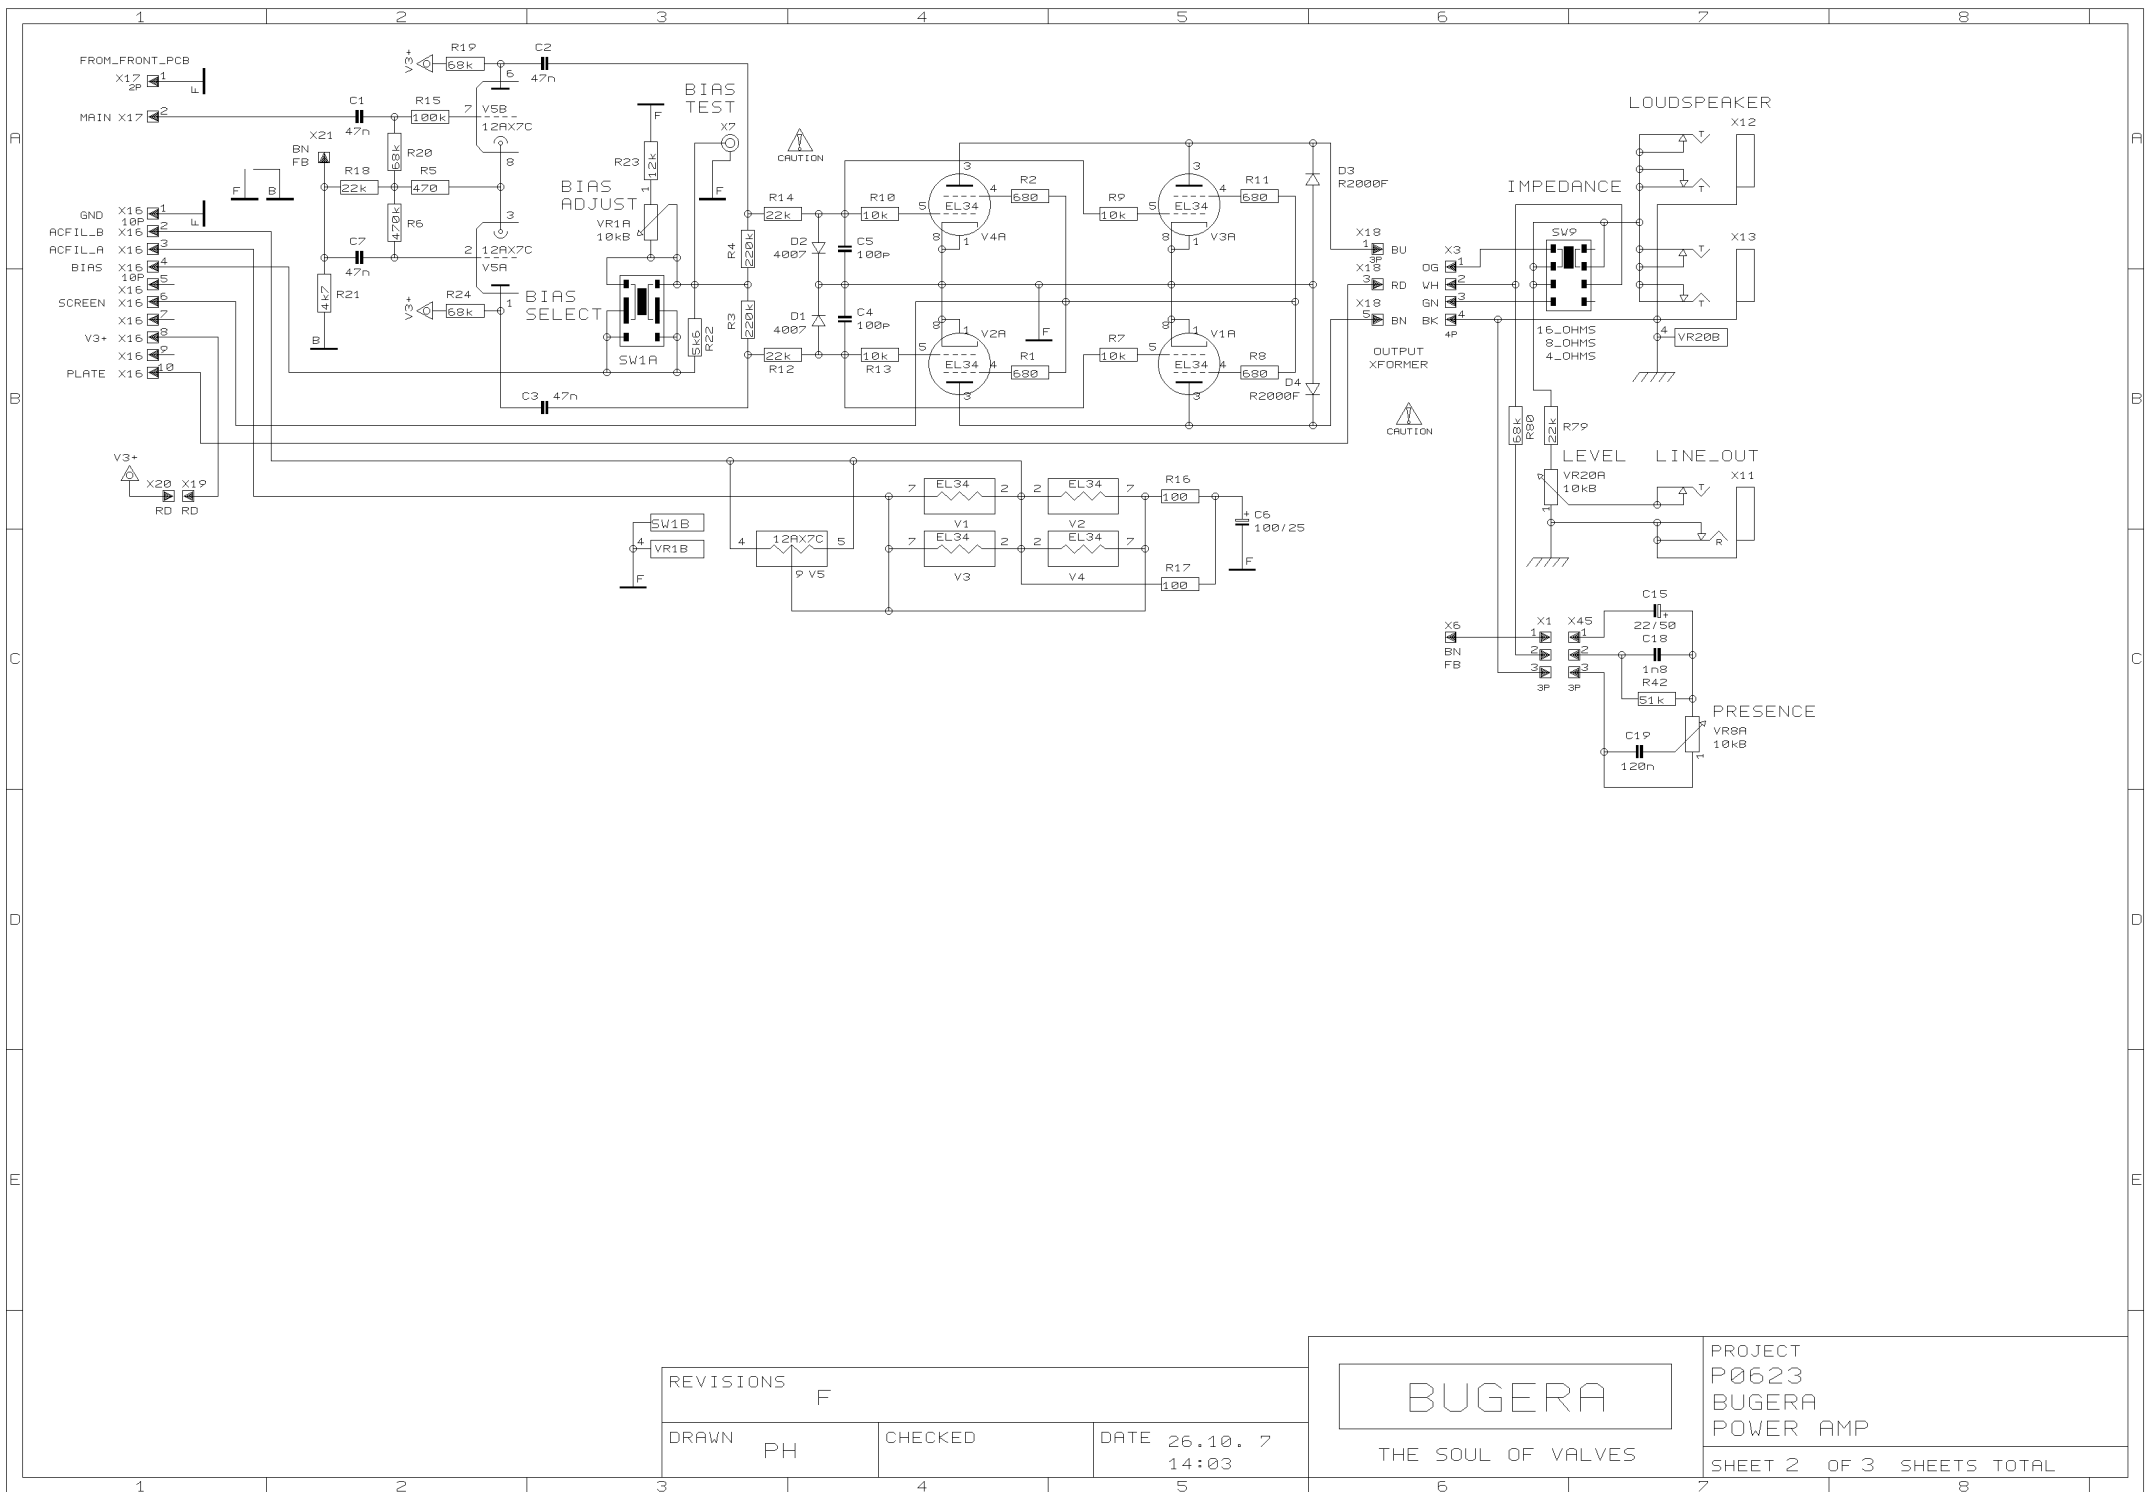

REVISIONS F (26/10/07)

DRAWN PH CHECKED DATE 26.10.7 14:03

BUGERA
THE SOUL OF VALVES

PROJECT P0623
BUGERA
PREAMP/PSU
SHEET 1 OF 3 SHEETS TOTAL

REVISIONS

F

DRAWN

PH

CHECKED

DATE 26.10.7
14:03

BUGERA

THE SOUL OF VALVES

PROJECT
P0623
BUGERA
POWER AMP

SHEET 2 OF 3 SHEETS TOTAL

REVISIONS	F
DRAWN	PH
CHECKED	
DATE	26.10.7
	14:03

BUGERA

THE SOUL OF VALVES

PROJECT
P0623
BUGERA
FX SECTION/INTERFACE
SHEET 3 OF 3 SHEETS TOTAL