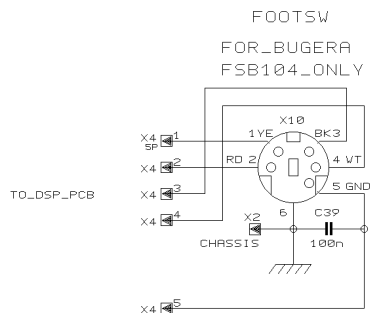

CHECKED

DATE 26.10.7
14:03

BUGERA

THE SOUL OF VALVES

PROJECT
P0623
BUGERA
POWER AMP

SHEET 2 OF 3 SHEETS TOTAL

REVISIONS	F
DRAWN	PH
CHECKED	
DATE	26.10.7
	14:03

BUGERA

THE SOUL OF VALVES

PROJECT
P0623
BUGERA
FX SECTION/INTERFACE
SHEET 3 OF 3 SHEETS TOTAL