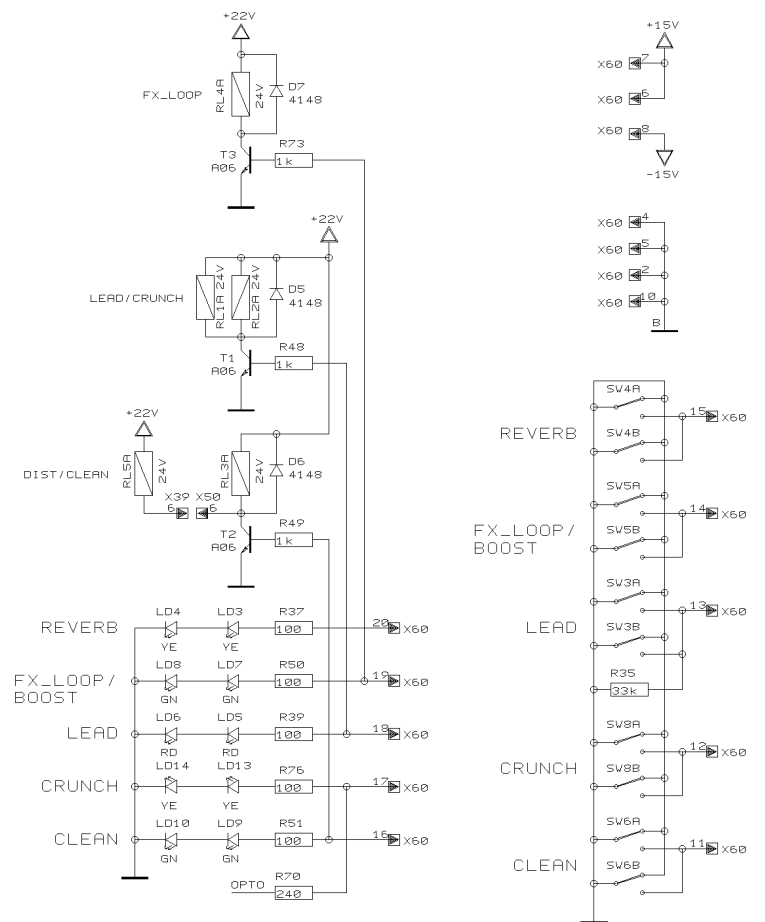

CHECKED

DATE 26.10.7
14:03

BUGERA

THE SOUL OF VALVES

PROJECT
P0623
BUGERA
POWER AMP

SHEET 2 OF 3 SHEETS TOTAL

REVISIONS	F
DRAWN	PH
CHECKED	
DATE	26.10.7
	14:03

BUGERA

THE SOUL OF VALVES

PROJECT
P0623
BUGERA
FX SECTION/INTERFACE
SHEET 3 OF 3 SHEETS TOTAL