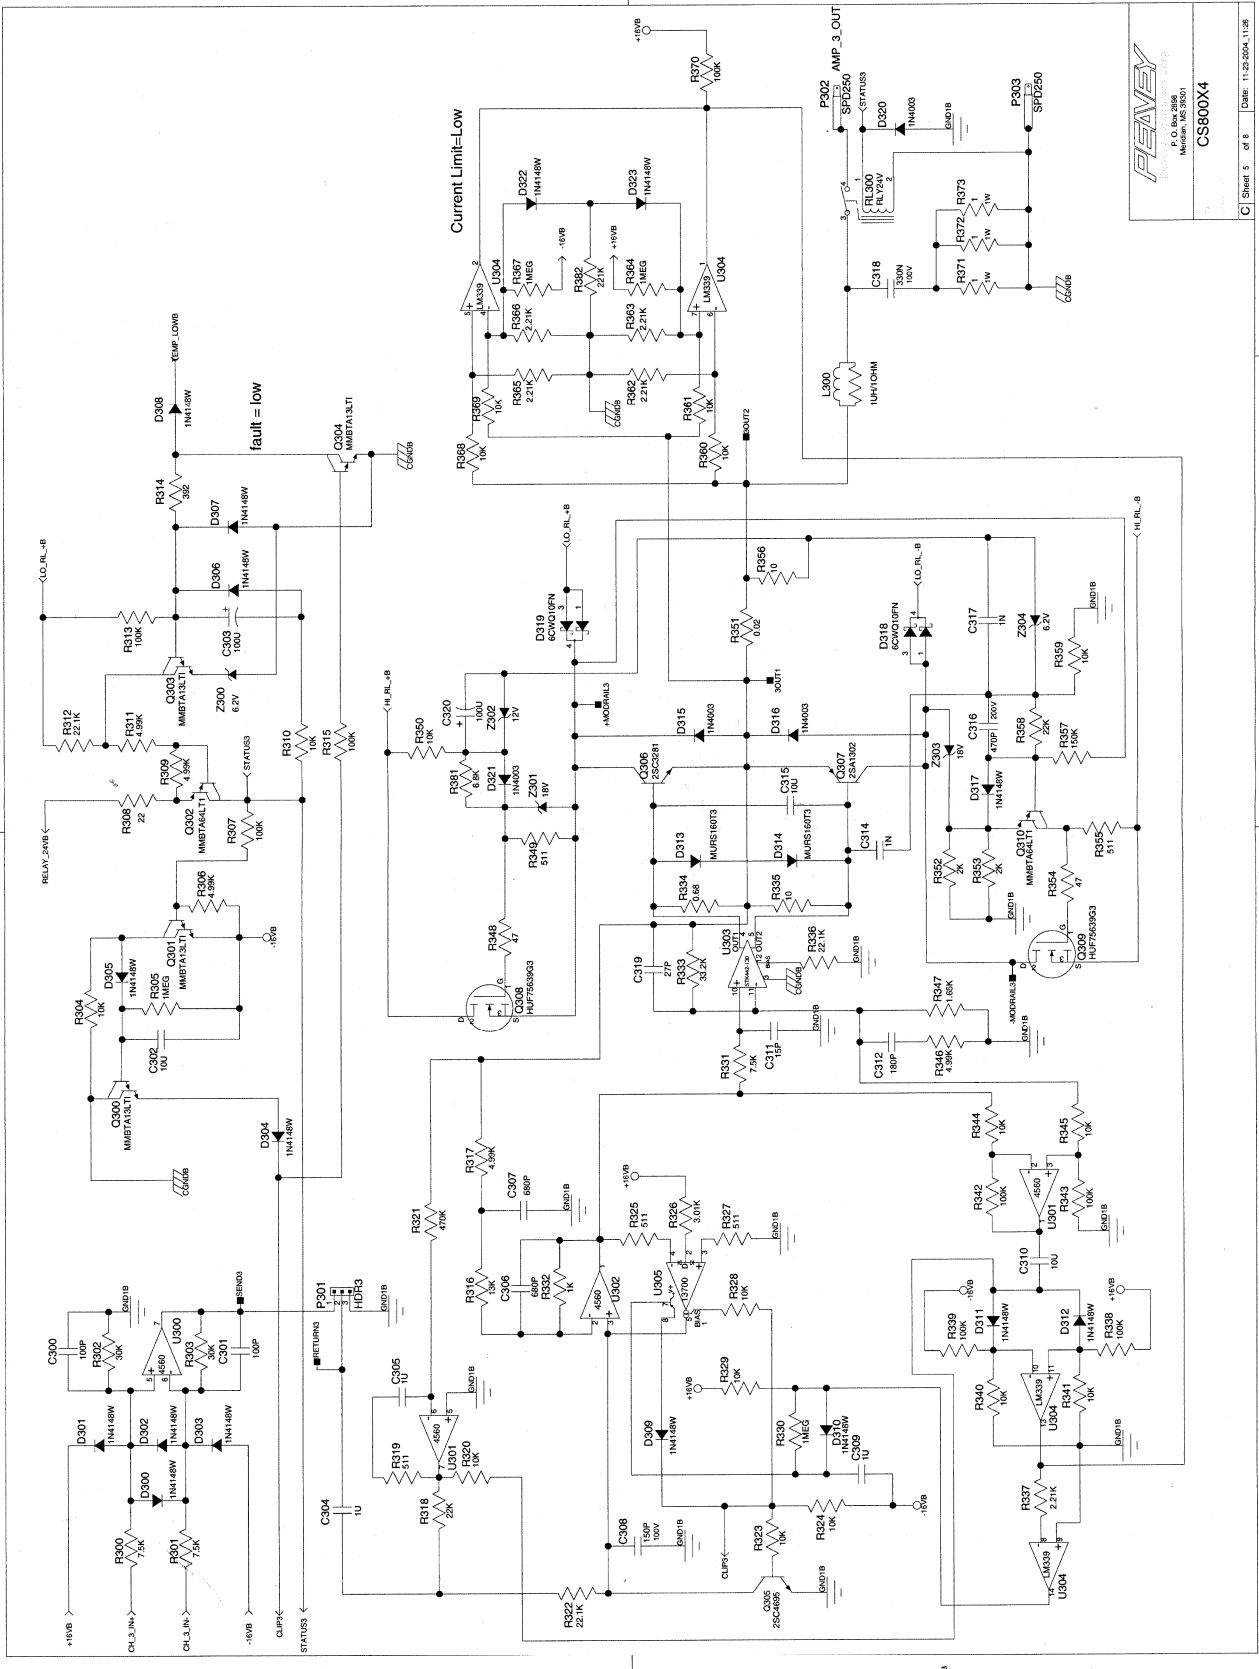

CS800X4  
Heat Sink for Fan Speed Control LM317

Orient Power Hi-Fi Manufacturing Ltd.	
MODEL	CS800x4
PCB	MAIN
P/N	55-0804014-20-21
ISSUE	-
LAYER TOP COPPER	

Orient Power Hi-Fi Manufacturing Ltd.	
MODEL	CS8004
POS	MAIN
P/N	55-080404-20-21
ISSUE	-
LAYER BOTTOM COPPER	