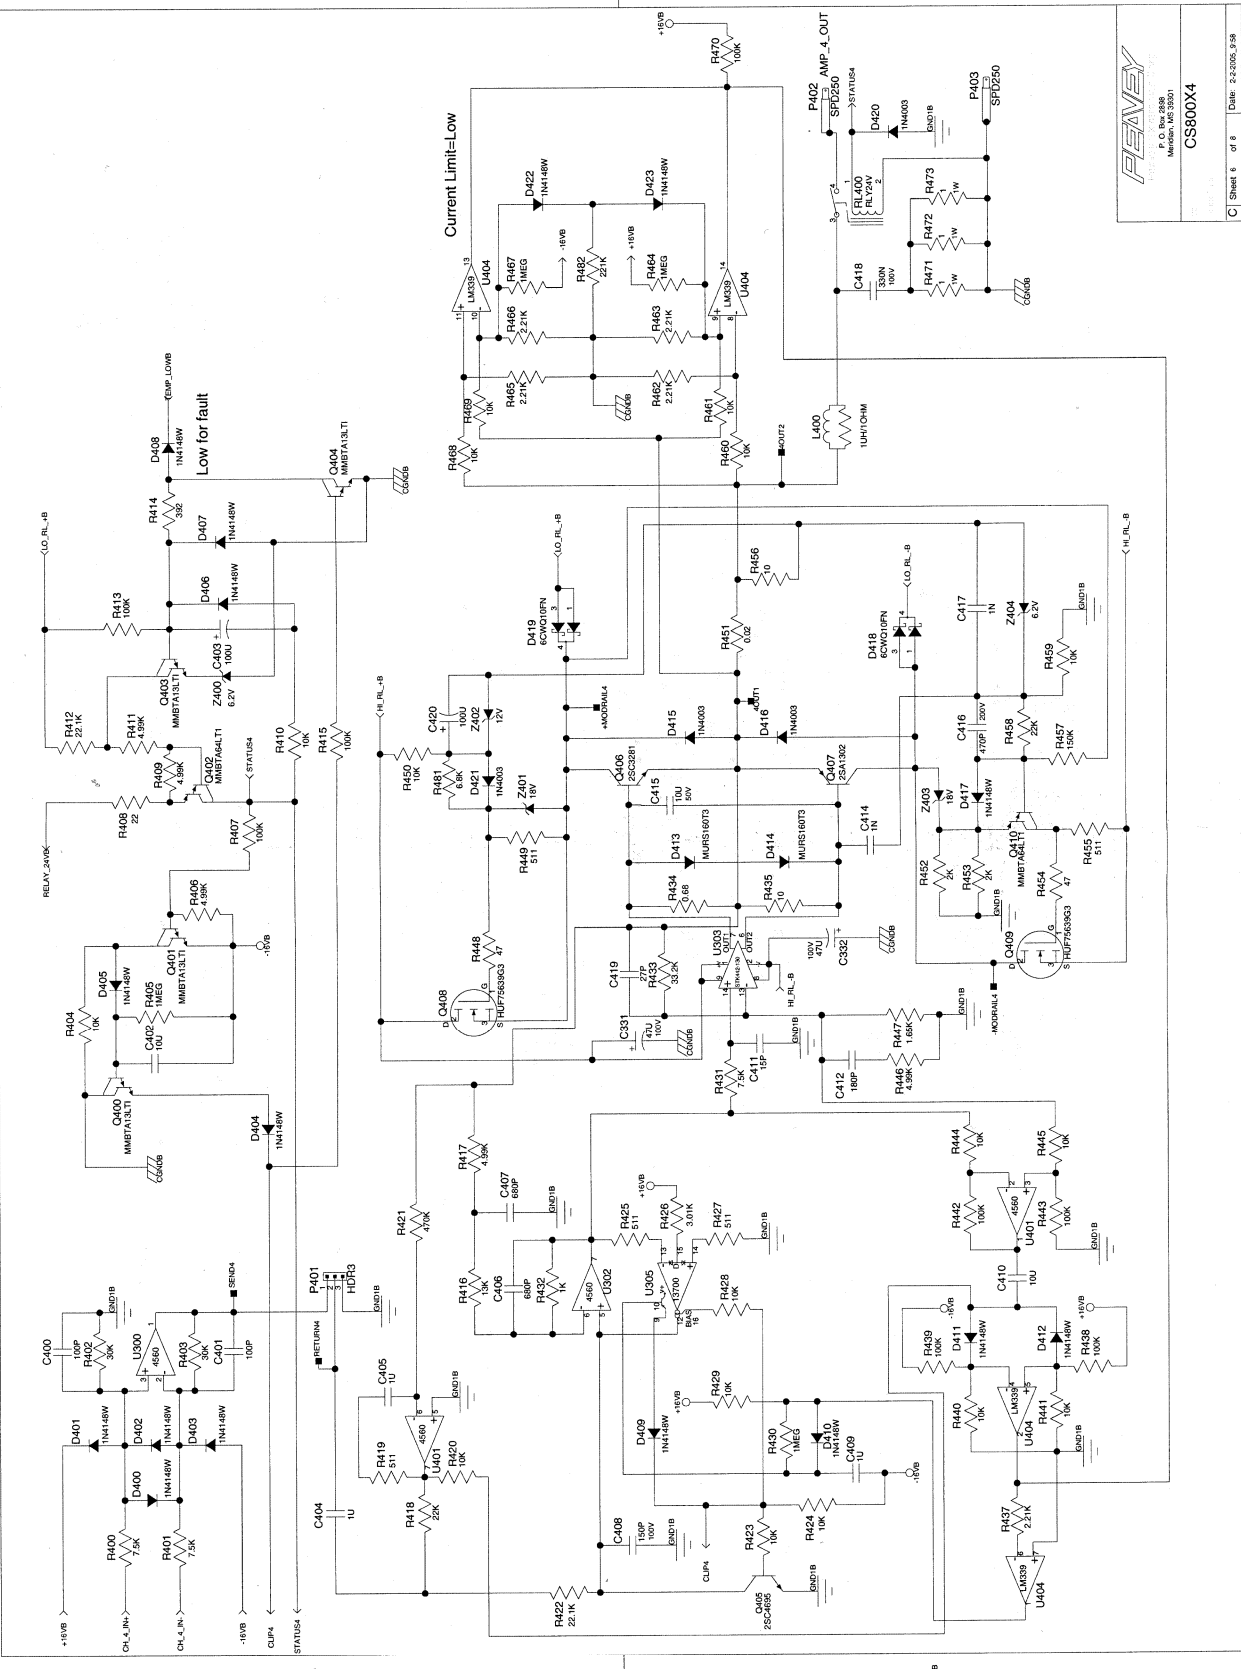

CS800X4  
Heat Sink for Fan Speed Control LM317

Orient Power Hi-Fi Manufacturing Ltd.	
MODEL	CS800x4
PCB	MAIN
P/N	55-0804014-20-21
ISSUE	-
LAYER TOP COPPER	

Orient Power Hi-Fi Manufacturing Ltd.	
MODEL	CS8004
POS	MAIN
P/N	55-080404-20-21
ISSUE	-
LAYER BOTTOM COPPER	