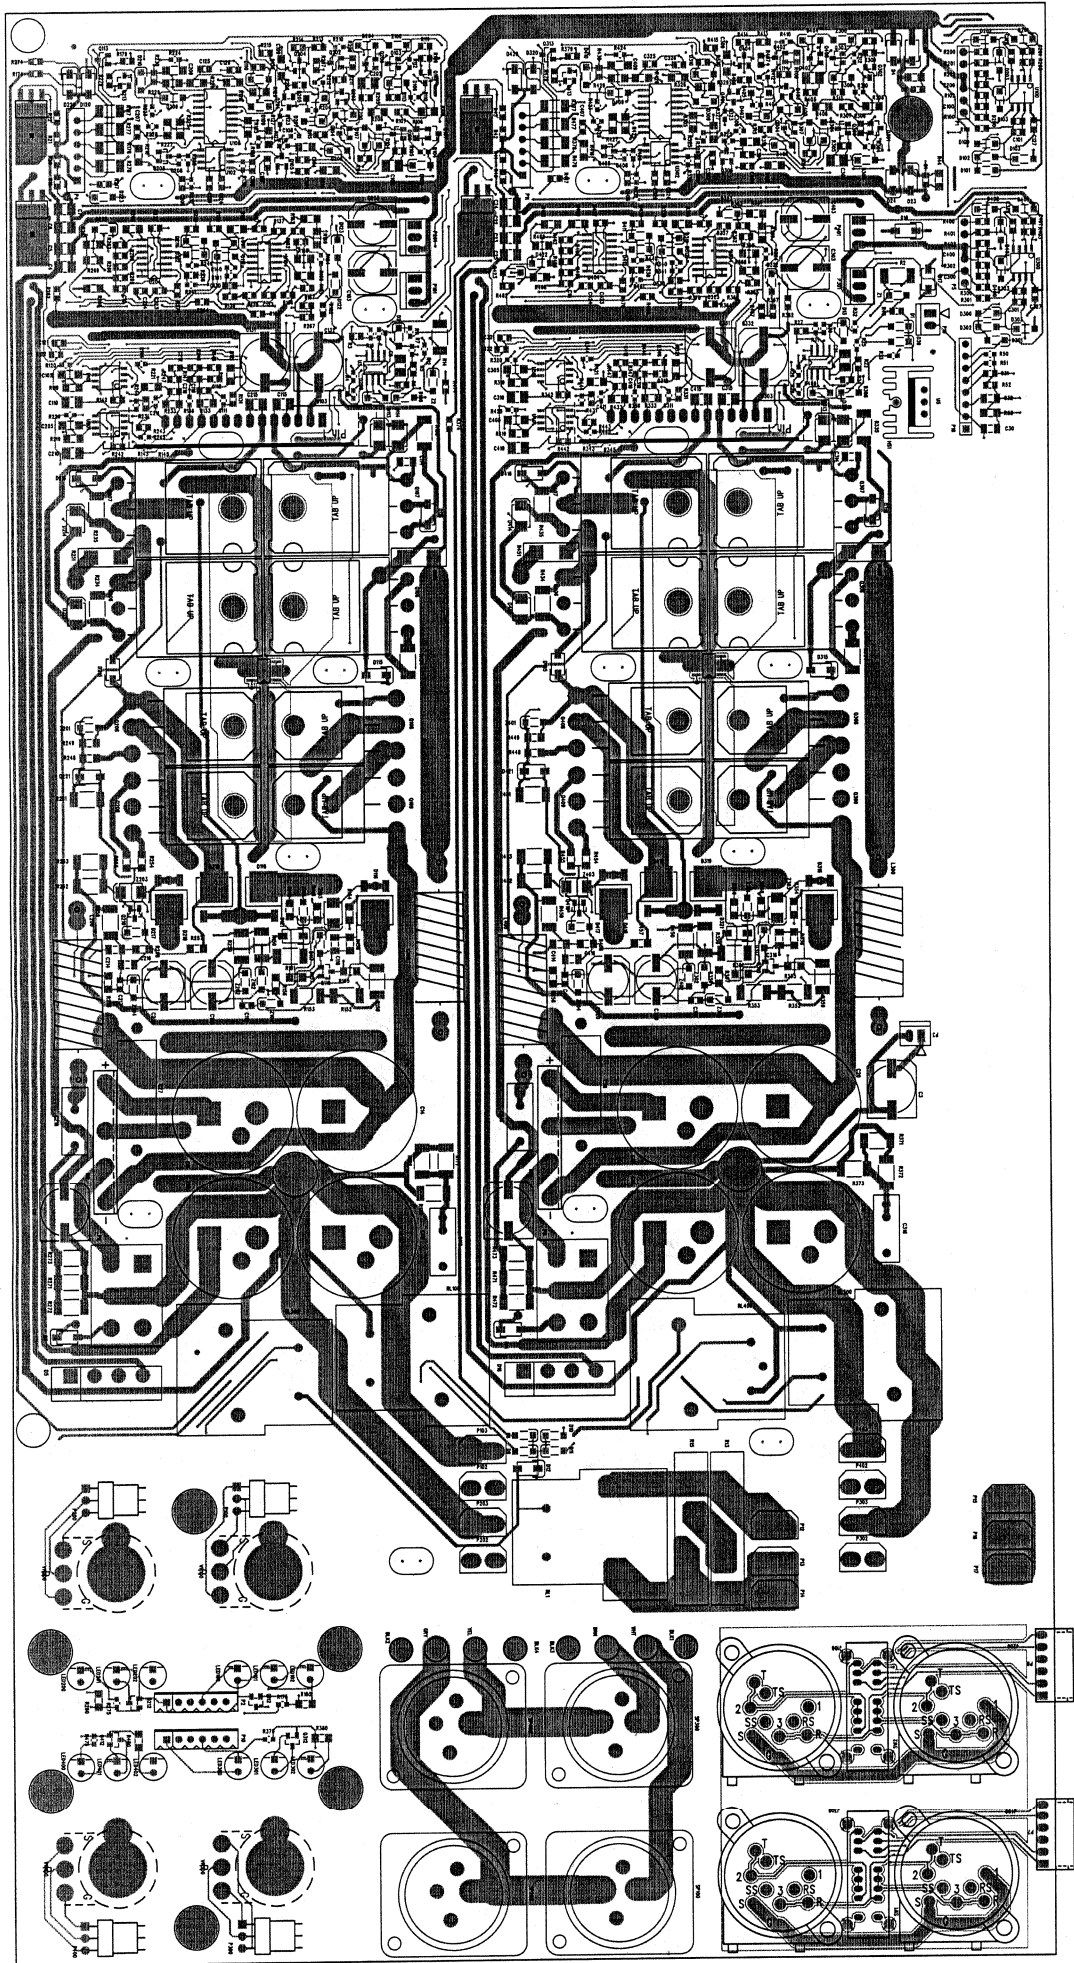

CS800X4  
Heat Sink for Fan Speed Control LM317

Orient Power Hi-Fi Manufacturing Ltd.	
MODEL	CS800x4
PCB	MAIN
P/N	55-0804014-20-21
ISSUE	-
LAYER TOP COPPER	

Orient Power Hi-Fi Manufacturing Ltd.	
MODEL	CS8004
POS	MAIN
P/N	55-080404-20-21
ISSUE	-
LAYER BOTTOM COPPER	