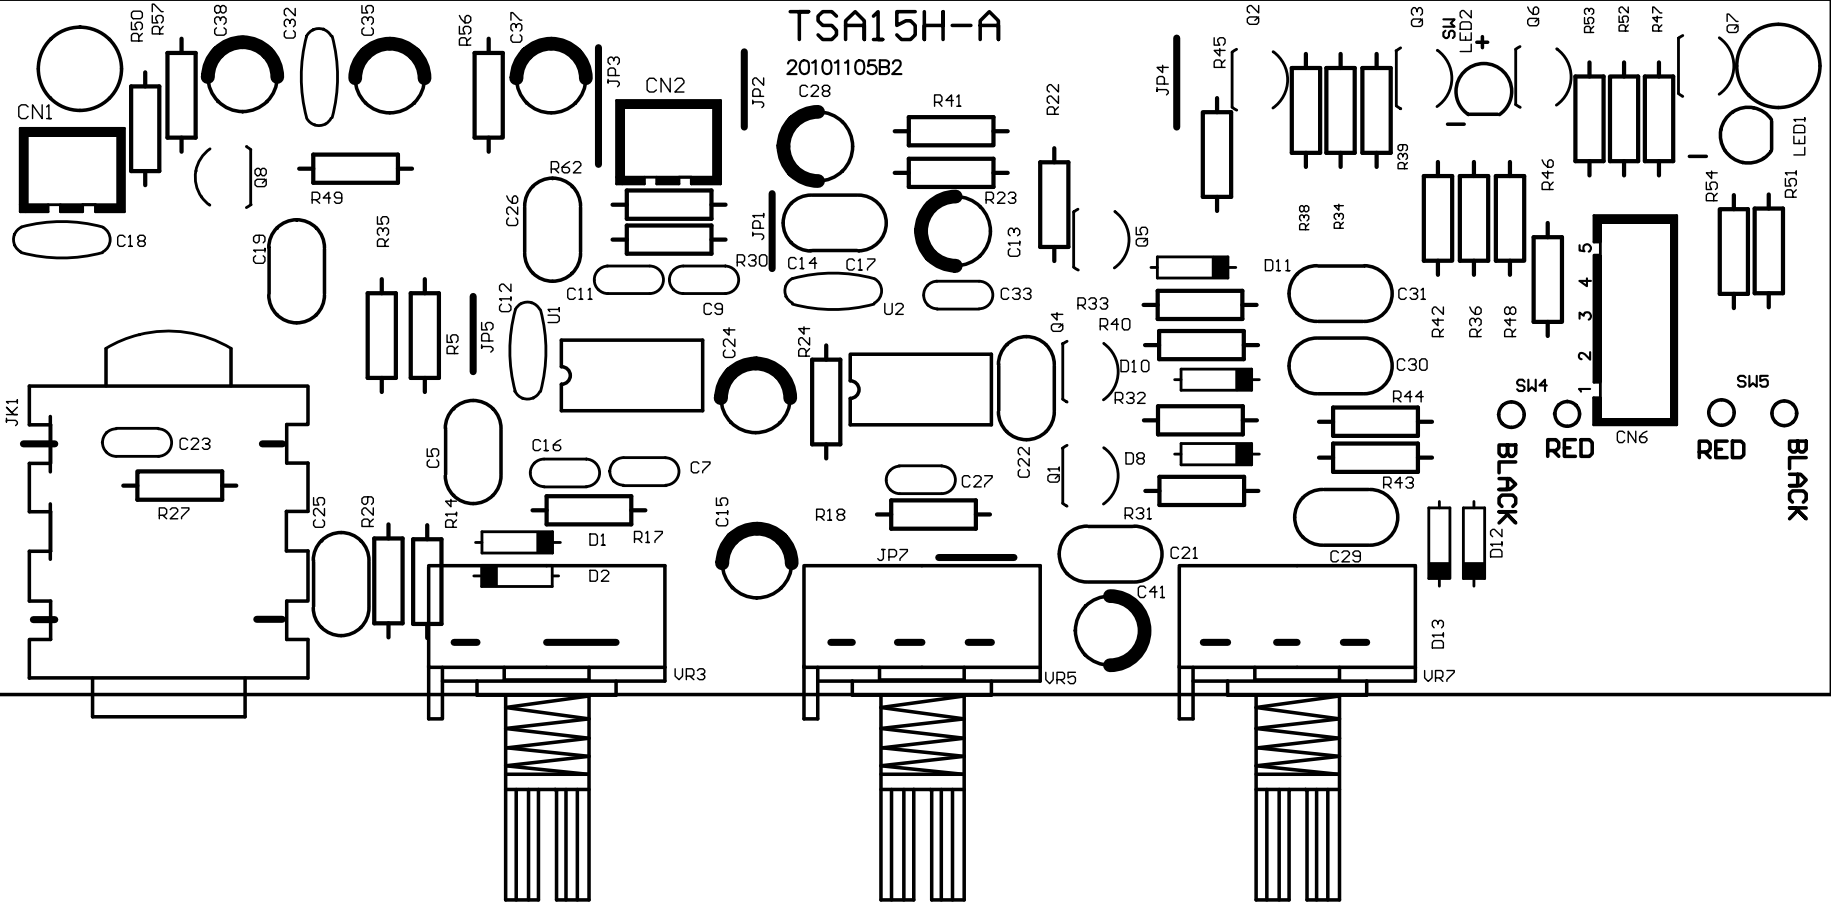

MODEL:	TSA15H TS/Interface	DESIGNED BY: IBANEZ * J. KOBAYASHI
SHEET NO.:	*	
DATE:	2012/04/19	
PRINT:		
REVISION:	1.20	

MODEL:	TSA15H Tube/Power	DESIGNED BY:	IBANEZ * J. KOBAYASHI
SHEET NO.:	*		
DATE:	2011/03/08		
PRINT:			
REVISION:	2.00		

TSA15H-F

20110309