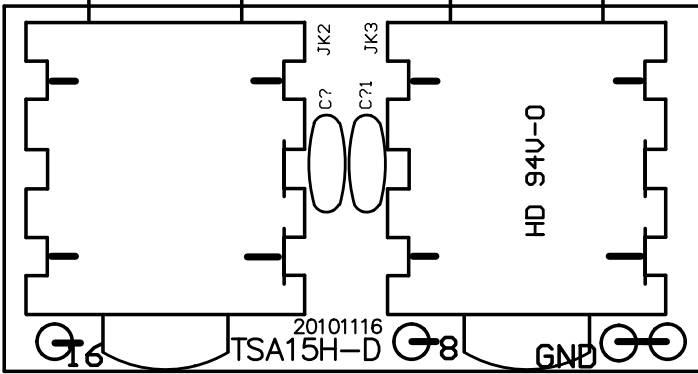

MODEL:	TSA15H TS/Interface	DESIGNED BY: IBANEZ * J. KOBAYASHI
SHEET NO.:	*	
DATE:	2012/04/19	
PRINT:		
REVISION:	1.20	

MODEL:	TSA15H Tube/Power	DESIGNED BY:	IBANEZ * J. KOBAYASHI
SHEET NO.:	*		
DATE:	2011/03/08		
PRINT:			
REVISION:	2.00		