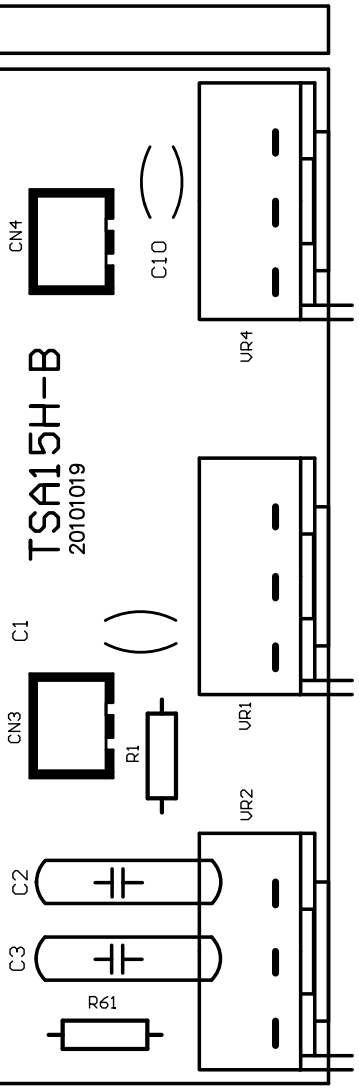

MODEL:	TSA15H TS/Interface	DESIGNED BY: IBANEZ * J. KOBAYASHI
SHEET NO.:	*	
DATE:	2012/04/19	
PRINT:		
REVISION:	1.20	

MODEL:	TSA15H Tube/Power	DESIGNED BY:	IBANEZ * J. KOBAYASHI
SHEET NO.:	*		
DATE:	2011/03/08		
PRINT:			
REVISION:	2.00		