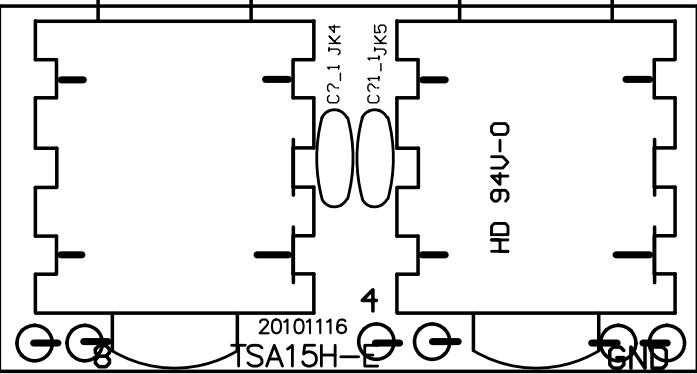

MODEL:	TSA15H TS/Interface	DESIGNED BY: IBANEZ * J. KOBAYASHI
SHEET NO.:	*	
DATE:	2012/04/19	
PRINT:		
REVISION:	1.20	

MODEL:	TSA15H Tube/Power	DESIGNED BY:	IBANEZ * J. KOBAYASHI
SHEET NO.:	*		
DATE:	2011/03/08		
PRINT:			
REVISION:	2.00		