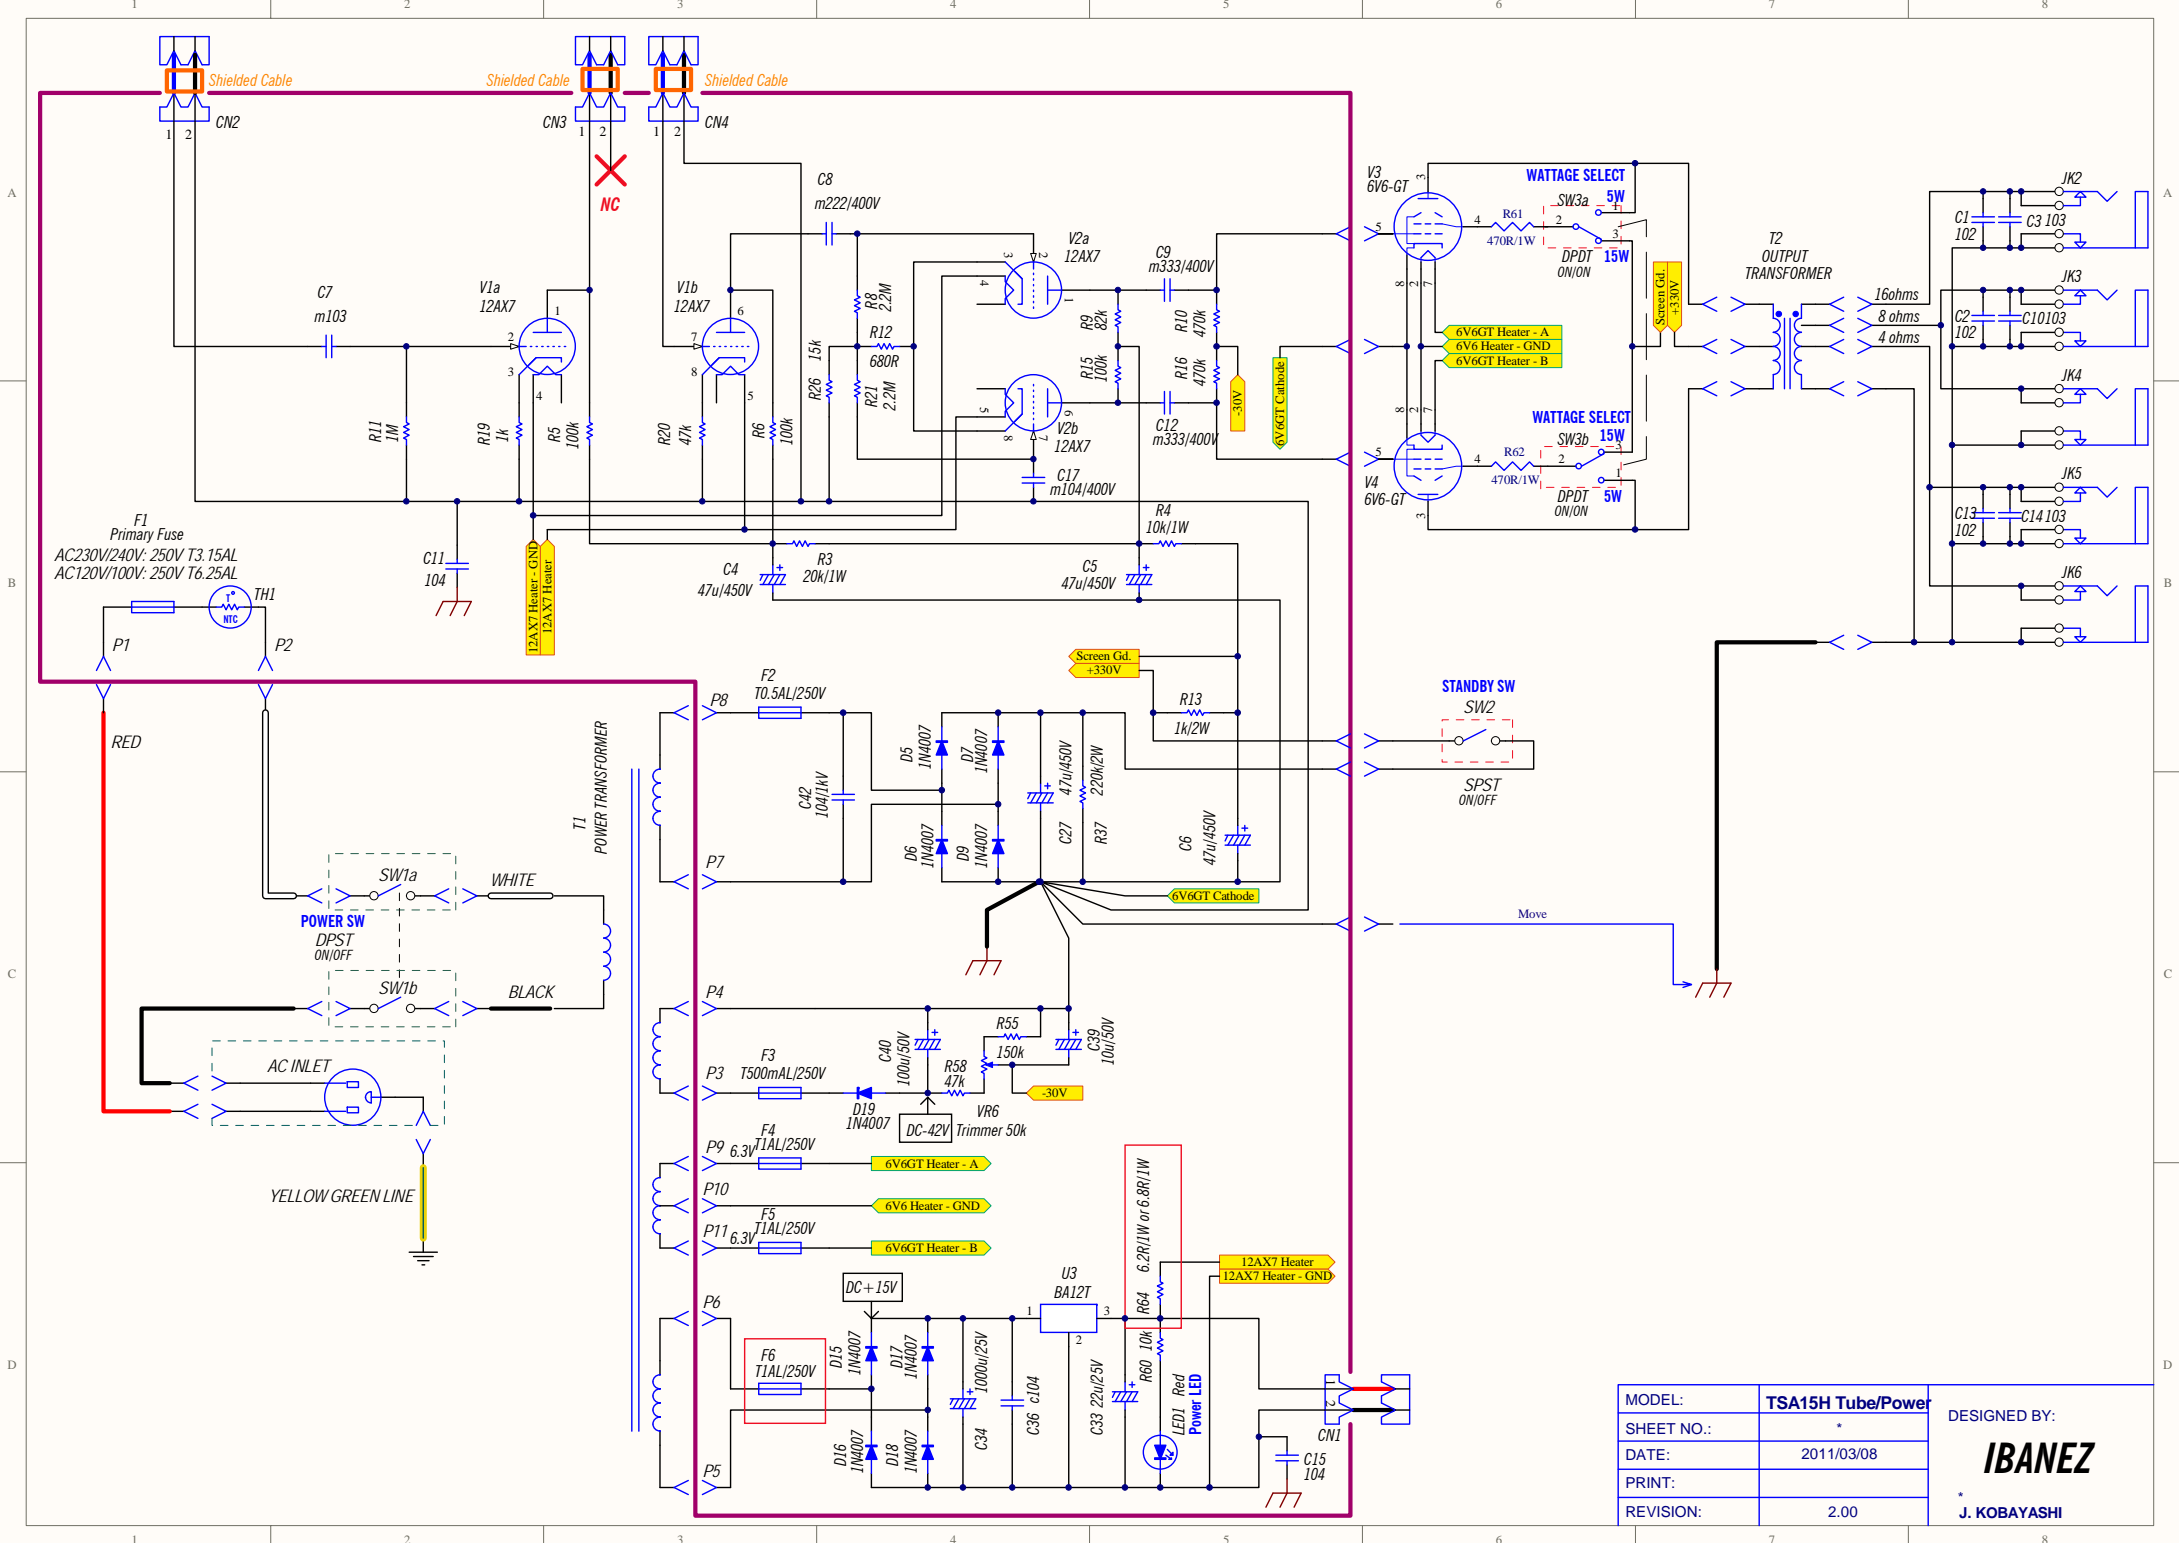

MODEL:	TSA15H TS/Interface	DESIGNED BY: IBANEZ * J. KOBAYASHI
SHEET NO.:	*	
DATE:	2012/04/19	
PRINT:		
REVISION:	1.20	

MODEL:	TSA15H Tube/Power	DESIGNED BY:	IBANEZ * J. KOBAYASHI
SHEET NO.:	*		
DATE:	2011/03/08		
PRINT:			
REVISION:	2.00		

TSA15H-F

20110309