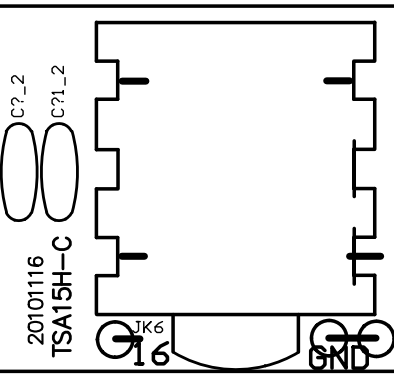

MODEL:	TSA15H TS/Interface	DESIGNED BY: IBANEZ * J. KOBAYASHI
SHEET NO.:	*	
DATE:	2012/04/19	
PRINT:		
REVISION:	1.20	

MODEL:	TSA15H Tube/Power	DESIGNED BY:	IBANEZ * J. KOBAYASHI
SHEET NO.:	*		
DATE:	2011/03/08		
PRINT:			
REVISION:	2.00		