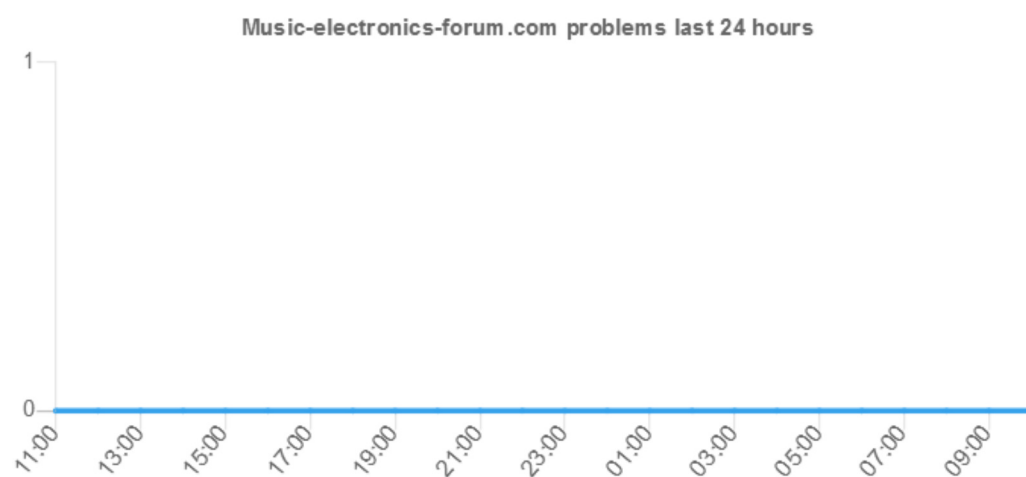

Response Time: n/a

Last Down: 4 hours ago

[I have a problem with Music-electronics-forum.com](#)

[View comments](#)

Music-electronics-forum.com status history

Date	Time	Ping Time	Status
25 Jul, 2021	05:04	ms.	down
24 Jul, 2021	15:11	566 ms.	up
24 Jul, 2021	01:19	480 ms.	up
24 Jul, 2021	01:19	523 ms.	up
23 Jul, 2021	11:22	517 ms.	up
22 Jul, 2021	21:20	525 ms.	up
22 Jul, 2021	07:04	573 ms.	up
21 Jul, 2021	17:09	500 ms.	up
21 Jul, 2021	02:58	510 ms.	up
21 Jul, 2021	02:58	477 ms.	up