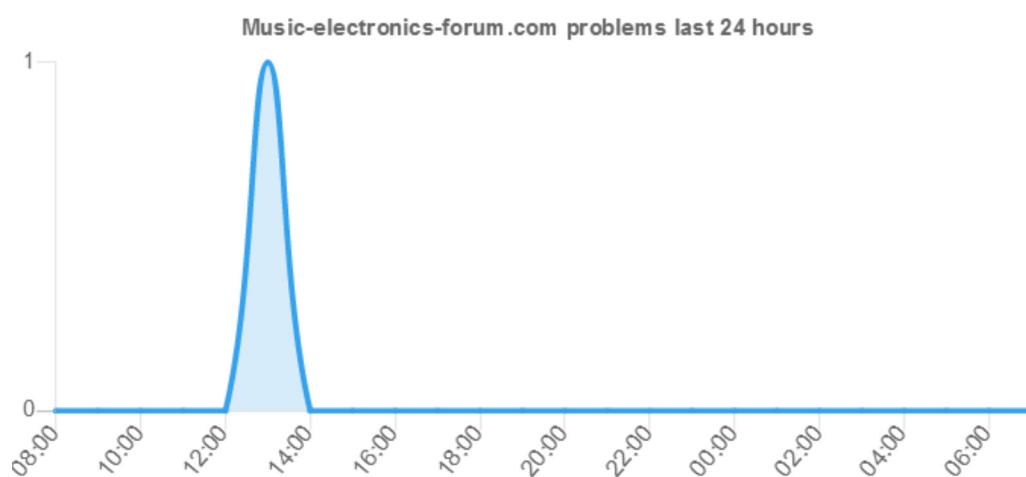

[I have a problem with Music-electronics-forum.com](#)

[View comments](#)

Music-electronics-forum.com status history

Date	Time	Ping Time	Status
26 Jul, 2021	23:36	ms.	down
26 Jul, 2021	23:36	ms.	down
26 Jul, 2021	09:15	ms.	down
26 Jul, 2021	09:15	ms.	down
25 Jul, 2021	19:03	ms.	down
25 Jul, 2021	19:03	ms.	down
25 Jul, 2021	05:04	ms.	down
24 Jul, 2021	15:11	566 ms.	up
24 Jul, 2021	01:19	480 ms.	up
24 Jul, 2021	01:19	523 ms.	up

We have tried pinging Music-electronics-forum.com website using our server and it returned the above results. If Music-electronics-forum.com is down for us too there is nothing you can do except waiting. Probably the server is overloaded, down or unreachable because of a network problem, outage or a website maintenance is in progress...

Music-electronics-forum.com doesn't work? - Troubleshooting instructions

If the site is UP but you cant access the page, try one of the below solutions:

Check a website

[Check](#)

Latest sites checked

- [irkonsult.com](#)
  Server is up. Last checked 5 minutes ago.
- [nbcnewyork.com](#)
  Server is up. Last checked 5 minutes ago.
- [drive.ru](#)
  Server is up. Last checked 5 minutes ago.
- [as1tv.com](#)
  Server is down. Last checked 5 minutes ago.
- [lbank.info](#)
  Server is up. Last checked 5 minutes ago.
- [ominne.com](#)
  Server is up. Last checked 5 minutes ago.
- [beallsflorida.com](#)
  Server is up. Last checked 5 minutes ago.
- [reviewed.com](#)
  Server is up. Last checked 5 minutes ago.
- [nbcdfw.com](#)
  Server is up. Last checked 5 minutes ago.
- [afrihost.com](#)
  Server is up. Last checked 5 minutes ago.