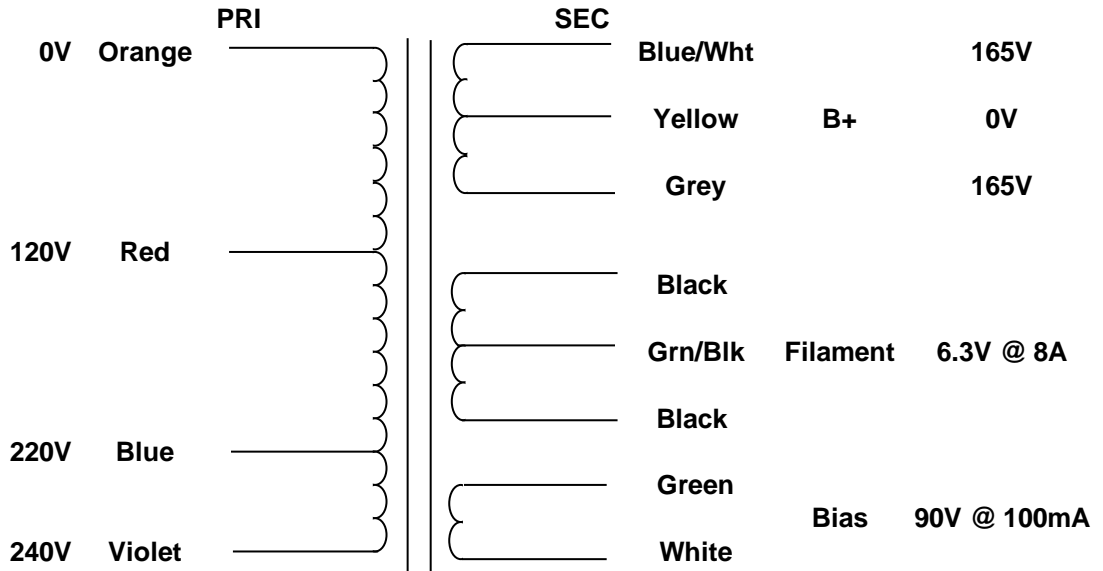

MERCURY MAGNETICS  
10050 Remmet Ave.  
Chatsworth, CA 91311

Phone 818-998-7791  
Fax 818-998-7835  
mercurymagnetics.com

**ToneClone MP100-68 POWER TRANSFORMER**

10/15/2002