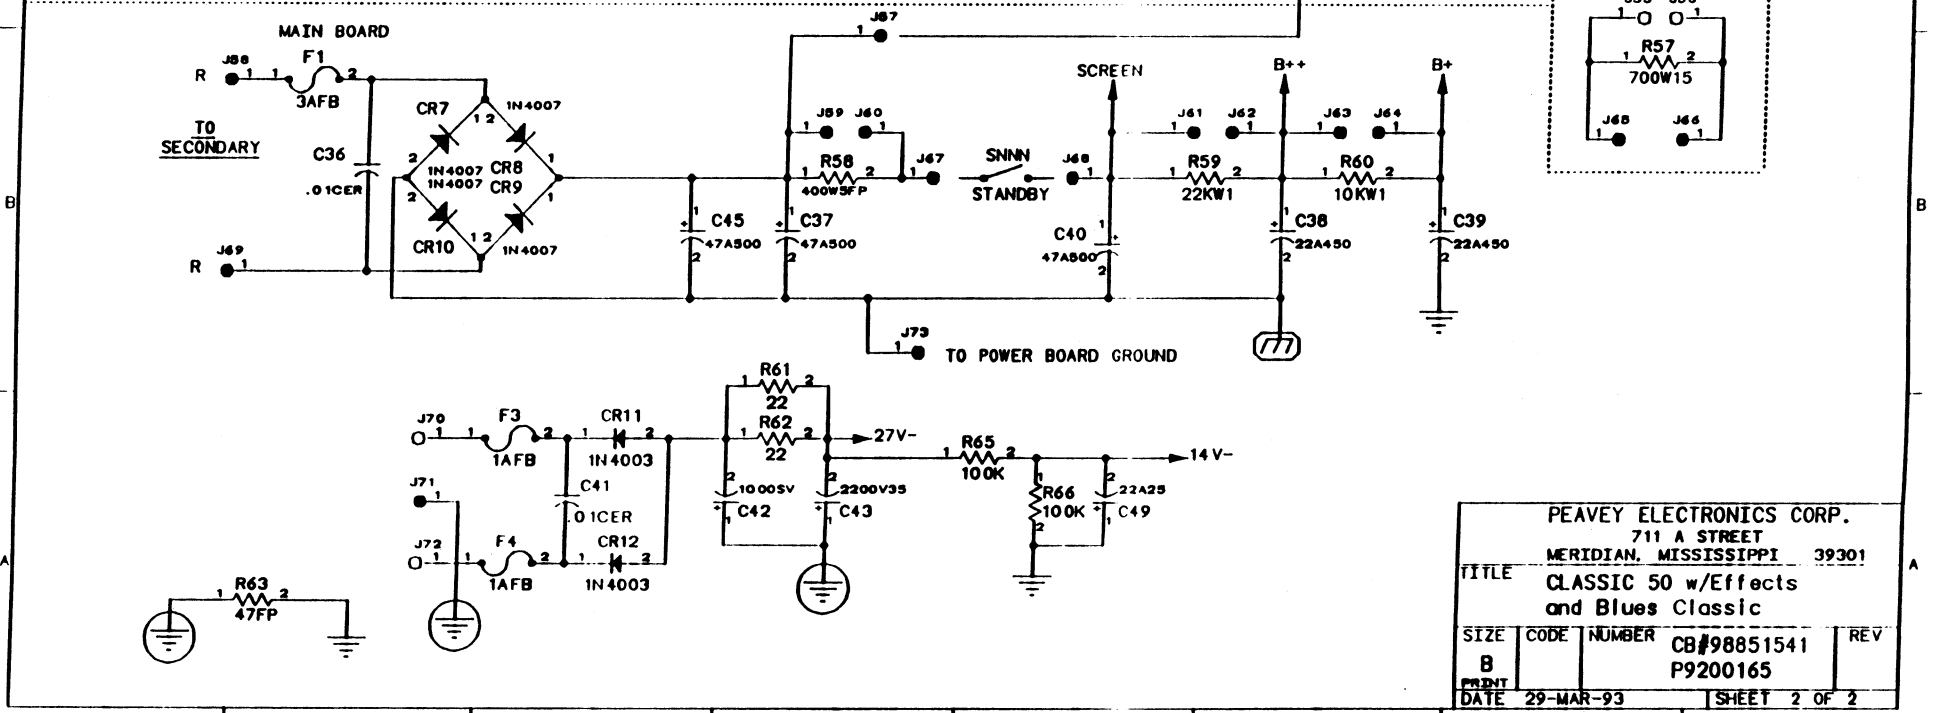

NOTE: USE SHIELDED CABLE.

PREAMP BOARD
MAIN BOARD

PEAVEY ELECTRONICS CORP.
711 A STREET
MERIDIAN, MISSISSIPPI 39301

TITLE CLASSIC 50 w/Effects and Blues Classic

SIZE B	CODE	NUMBER CB #98851541	REV P9200165
DATE 29-MAR-93	SHEET 1 OF 3		

PEAVEY ELECTRONICS CORP.				
711 A STREET				
MERIDIAN, MISSISSIPPI 39301				
TITLE	CLASSIC 50 w/Effects and Blues Classic			
SIZE	CODE	NUMBER	CB#98851541	REV
B			P9200165	
DATE	29-MAR-93		SHEET 2 OF 2	