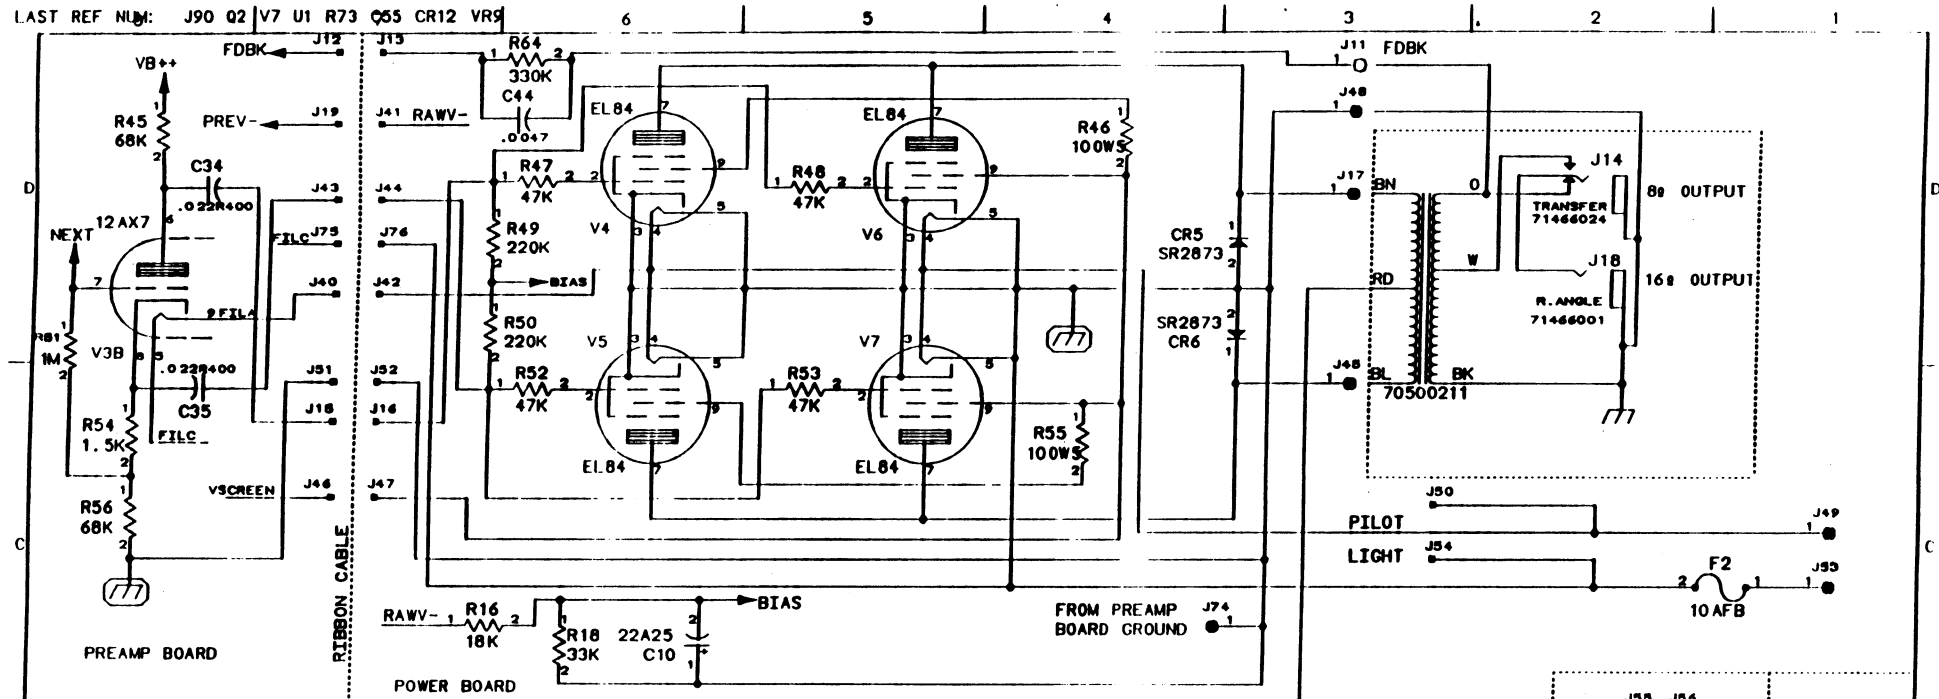

NOTE: USE SHIELDED CABLE.

PREAMP BOARD
MAIN BOARD

PEAVEY ELECTRONICS CORP.
711 A STREET
MERIDIAN, MISSISSIPPI 39301

TITLE CLASSIC 50 w/Effects and Blues Classic

SIZE B	CODE	NUMBER CB #98851541	REV P9200165
DATE 29-MAR-93	SHEET 1 OF 3		

PEAVEY ELECTRONICS CORP.				
711 A STREET				
MERIDIAN, MISSISSIPPI 39301				
TITLE	CLASSIC 50 w/Effects and Blues Classic			
SIZE	CODE	NUMBER	CB#98851541	REV
B			P9200165	
DATE	29-MAR-93		SHEET 2 OF 2	