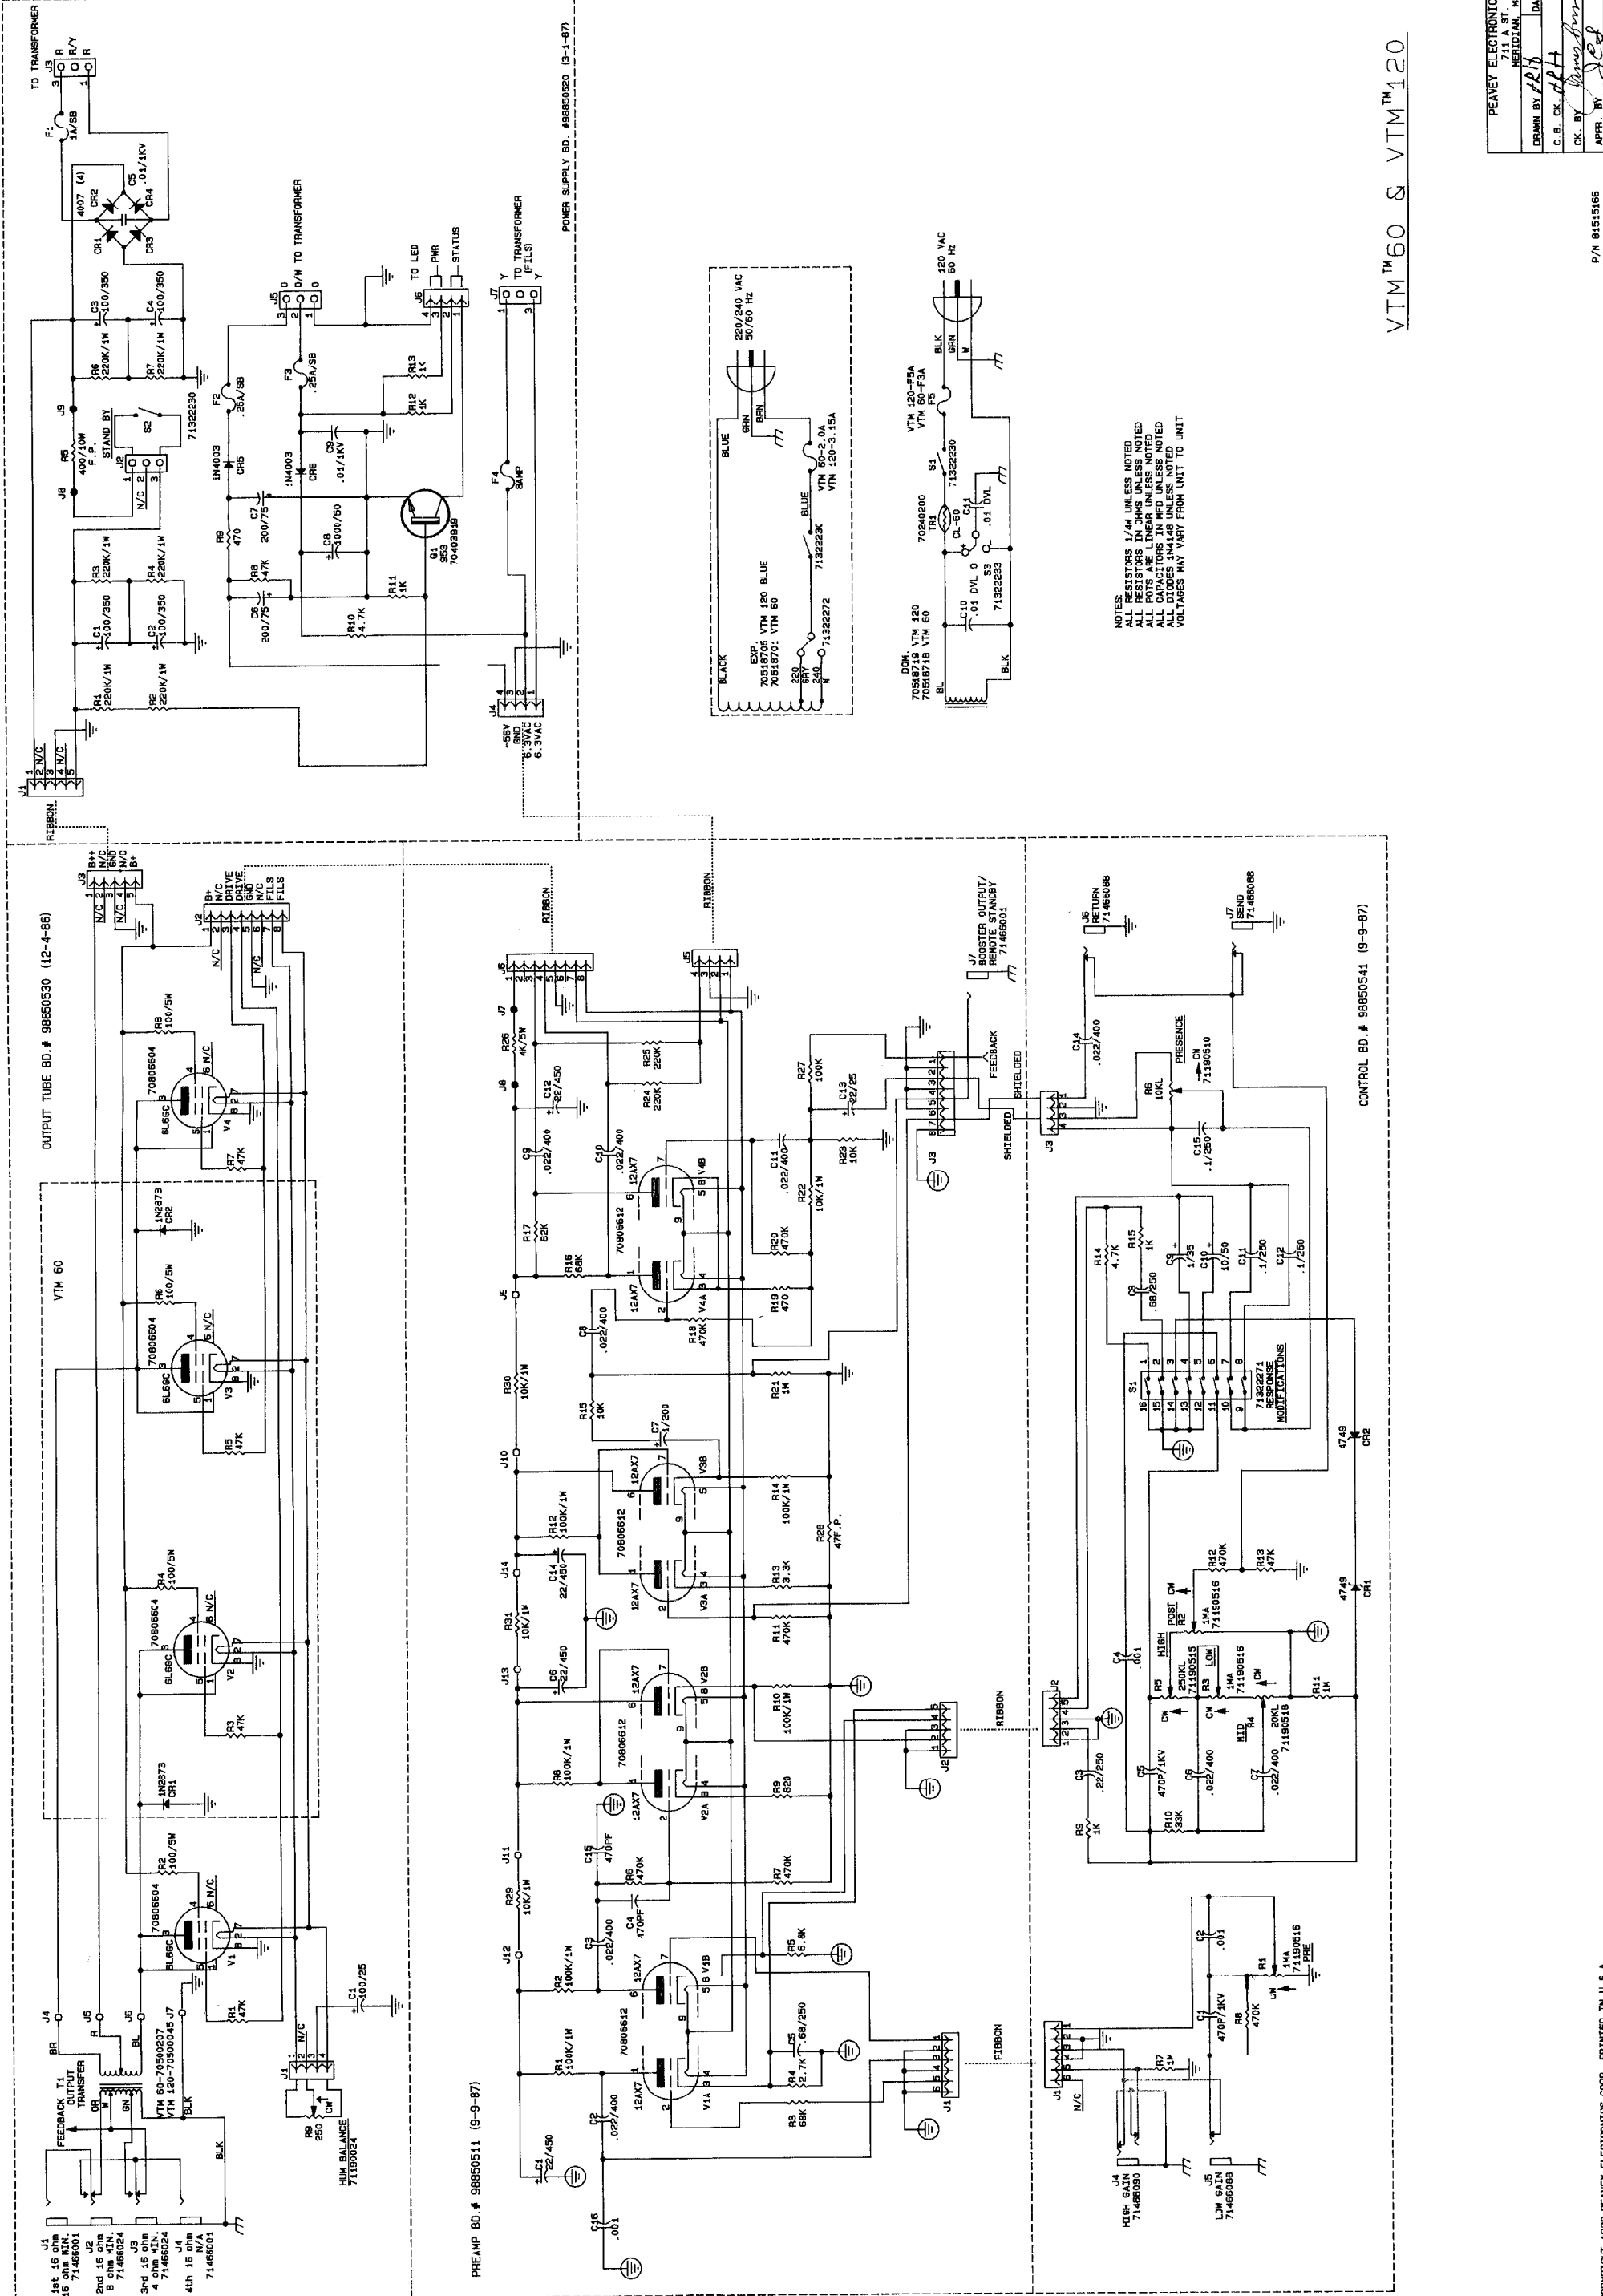

VTM 60 & VTM 120

RETURN EFFECTS SEND PRESENCE  
 HIGH GAIN LOW GAIN HIGH GAIN  
 PRE POST LOW MID HIGH  
 EQUALIZATION  
 INPUTS