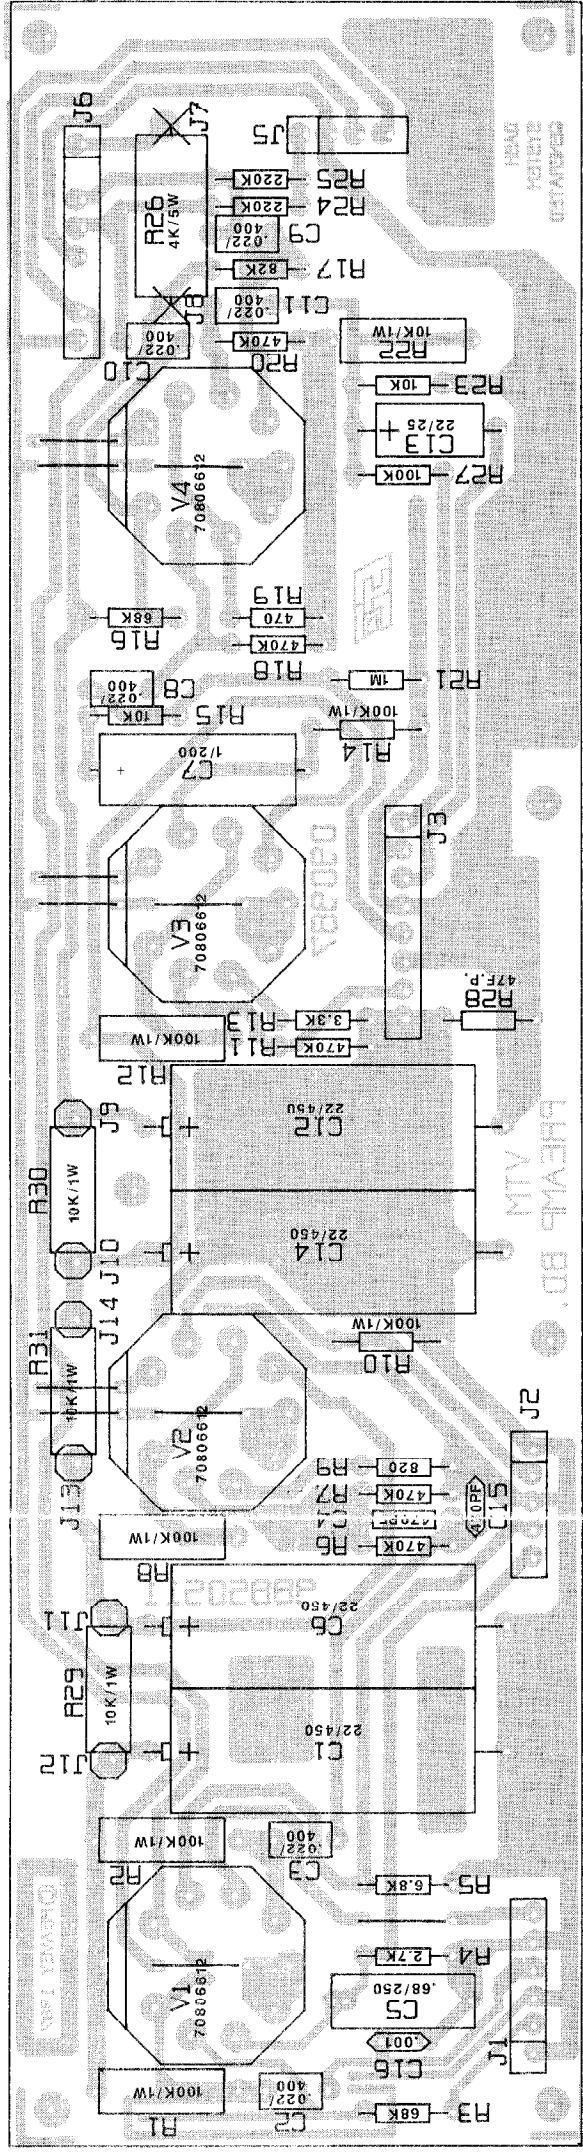

VTM 60 & VTM 120

RETURN EFFECTS SEND PRESENCE  
 HIGH GAIN LOW GAIN HIGH GAIN  
 PRE POST LOW MID HIGH  
 EQUALIZATION  
 INPUTS