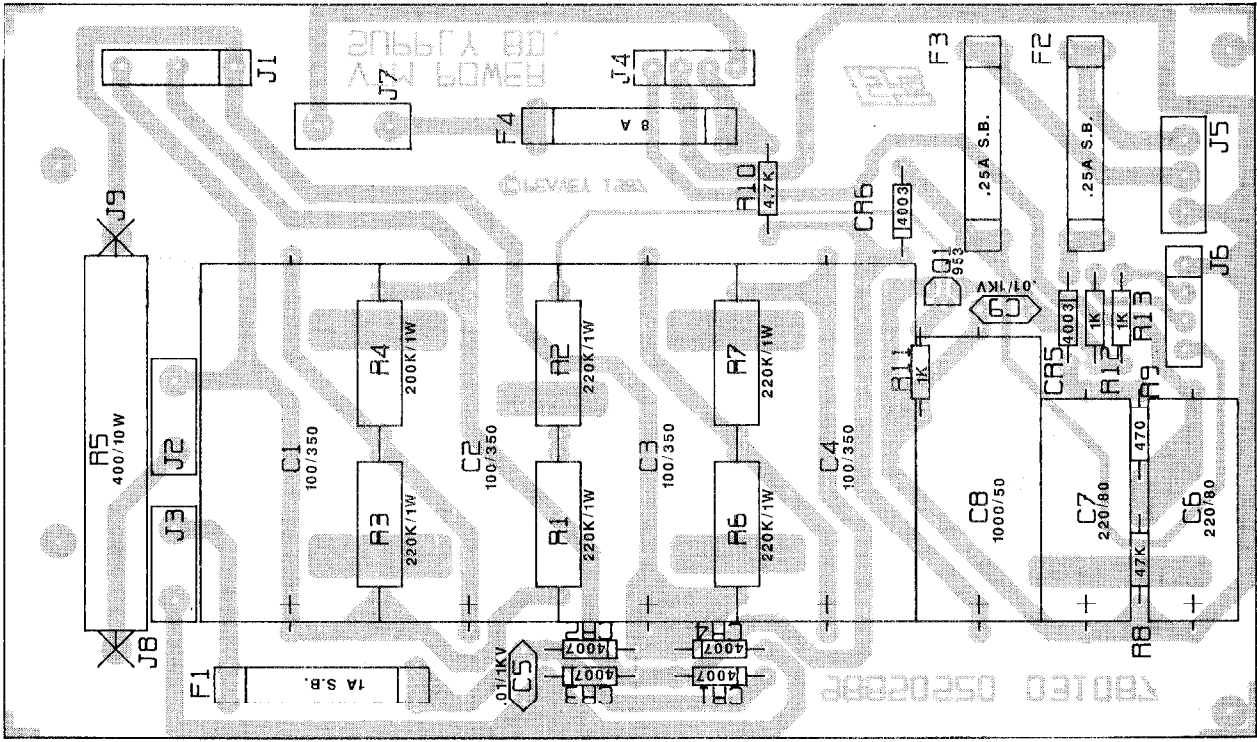

VTM 60 & VTM 120

RETURN EFFECTS SEND PRESENCE  
 HIGH GAIN LOW GAIN HIGH GAIN  
 PRE POST LOW MID HIGH  
 EQUALIZATION  
 INPUTS