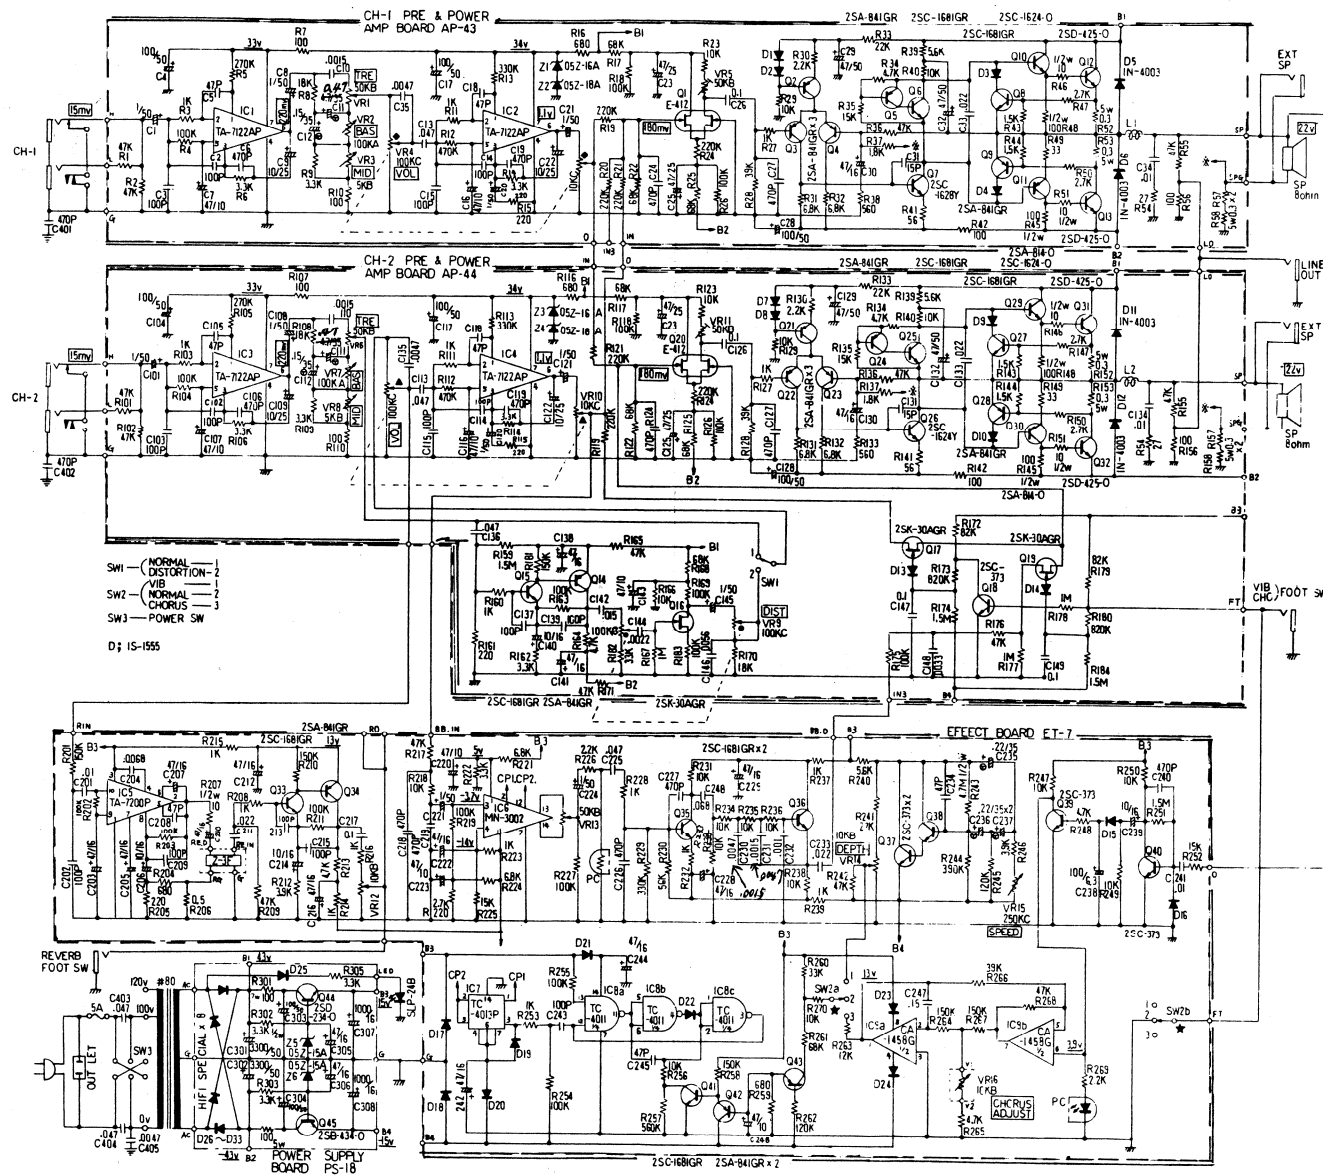

Feb. 1, 1979

JC-120 JC-160

Primary voltage:
117, 220, 240V
see next page

JC-120 serial NO.481650 - 502499
JC-160 serial NO.480550 - 500849