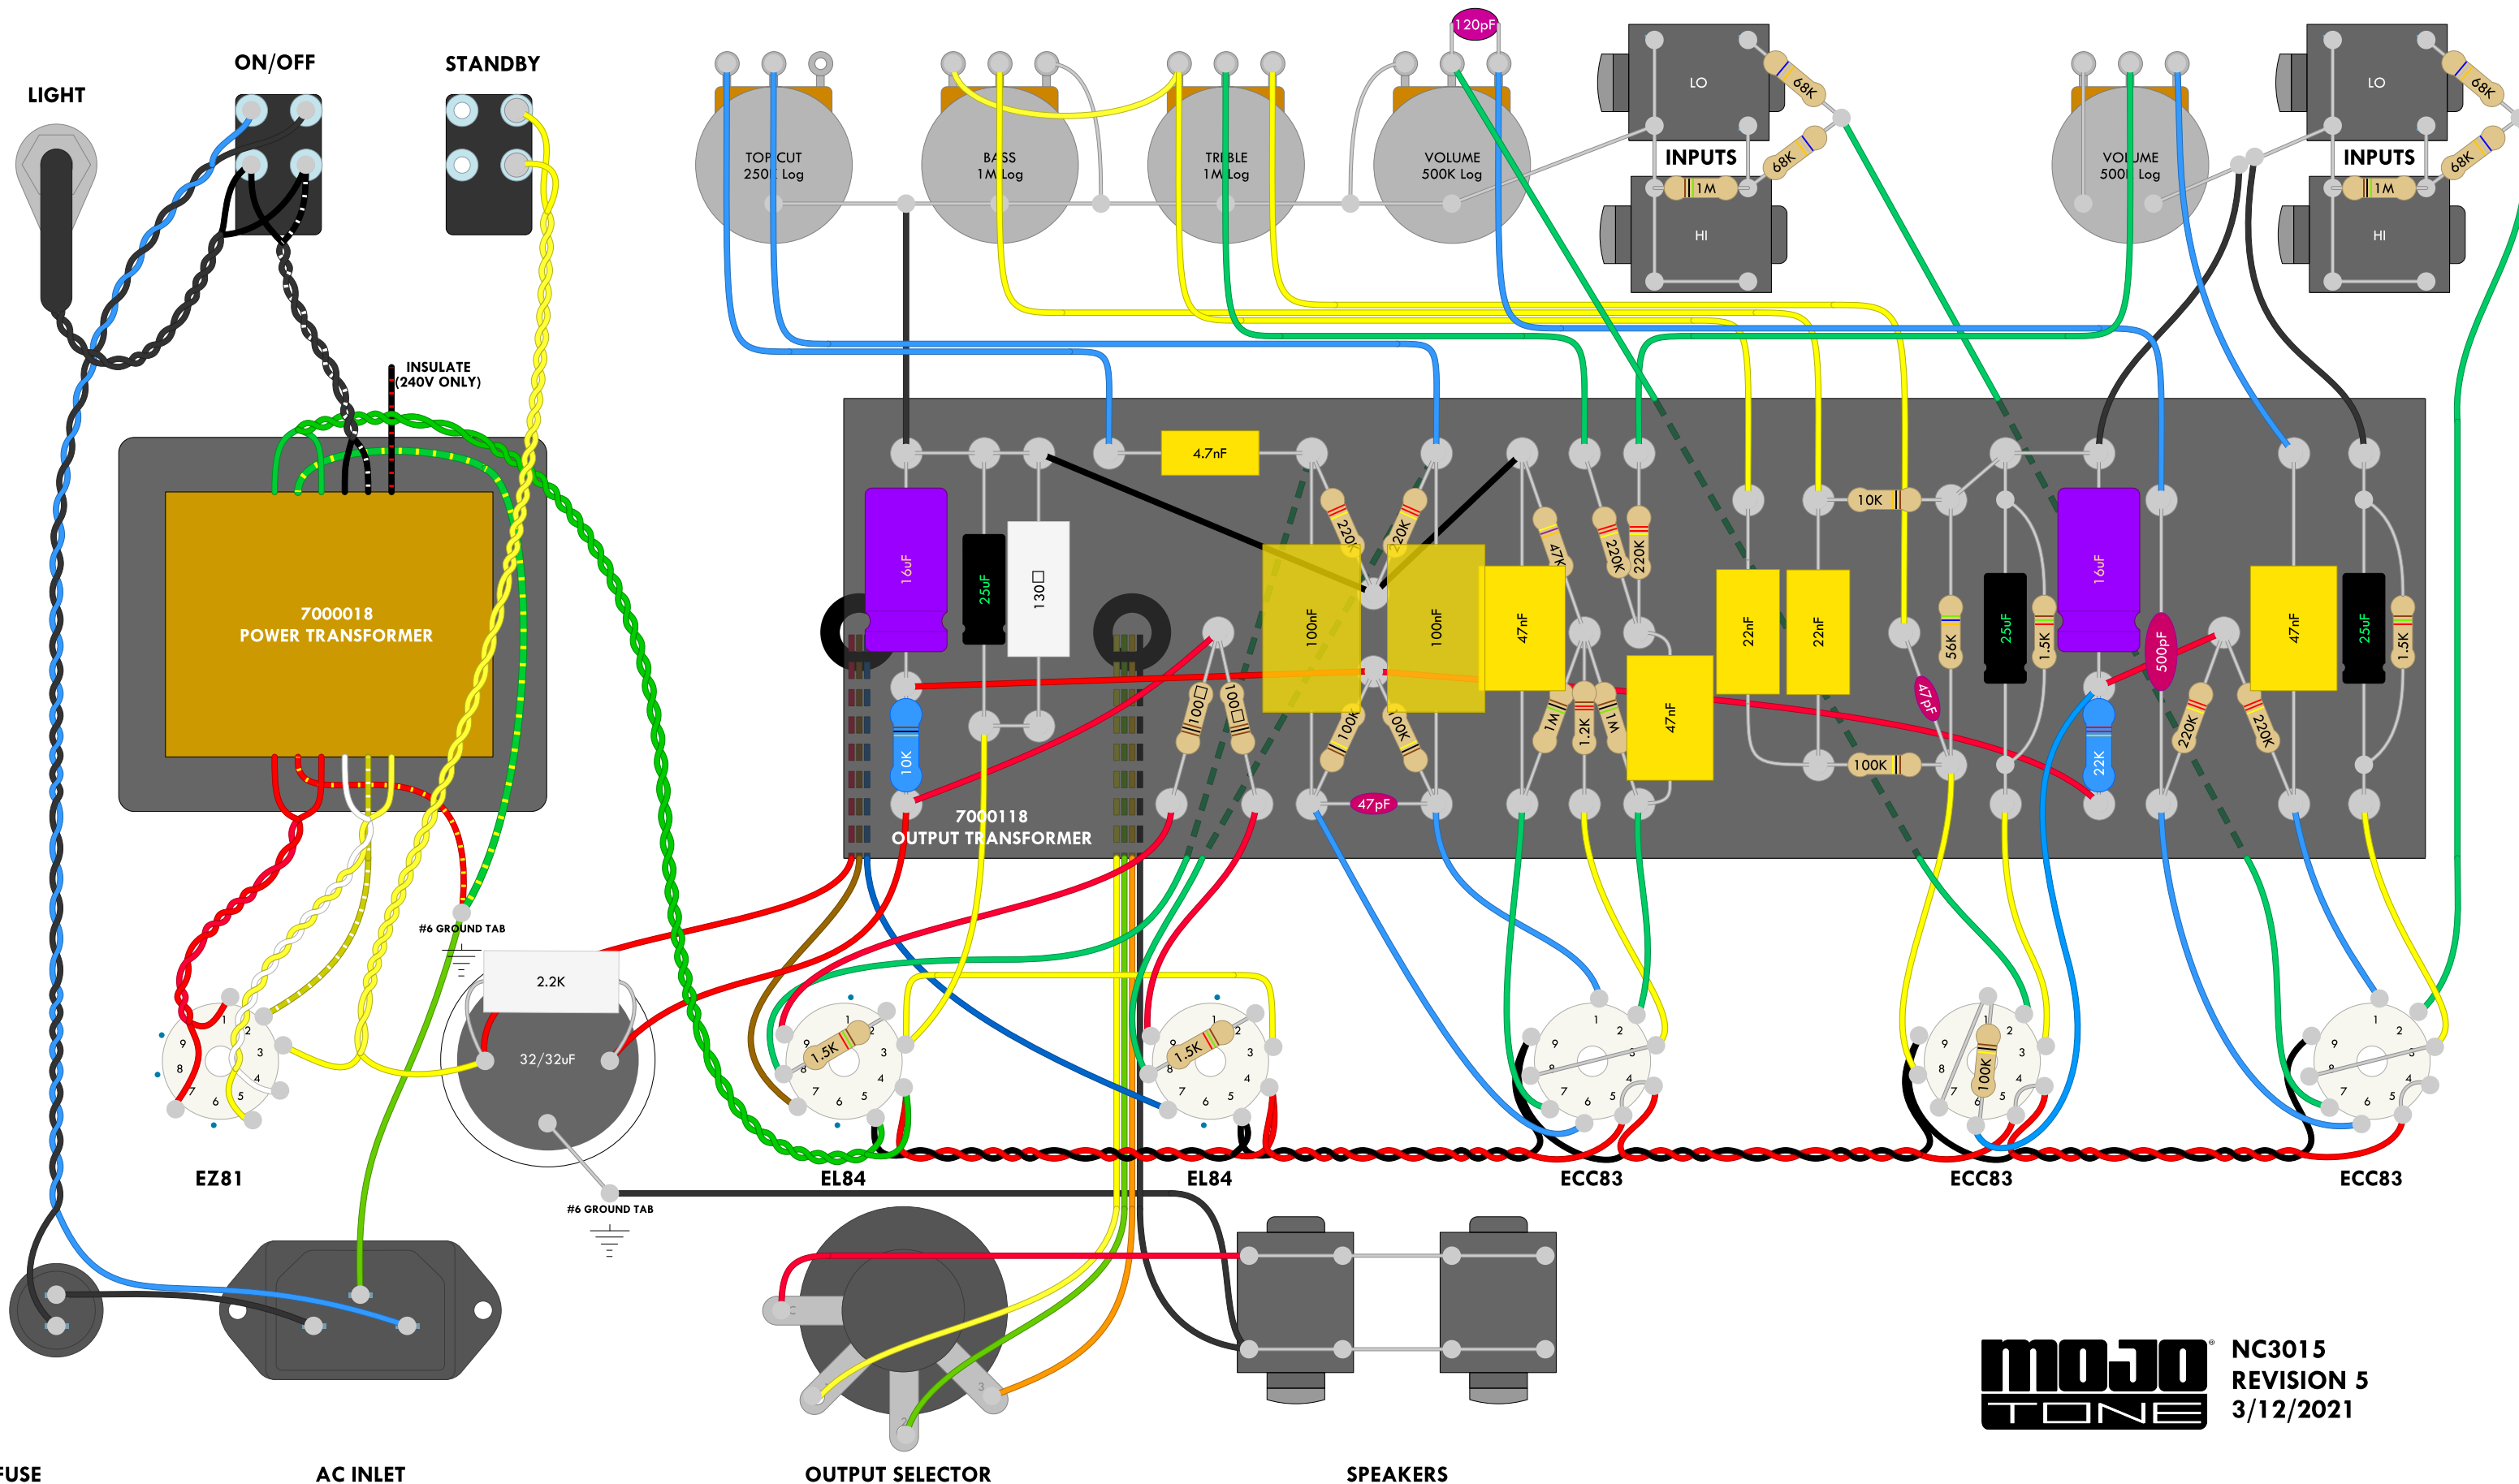

MOJOTONE NC3015 WIRING DIAGRAM

FUSE AC INLET

OUTPUT SELECTOR SPEAKERS