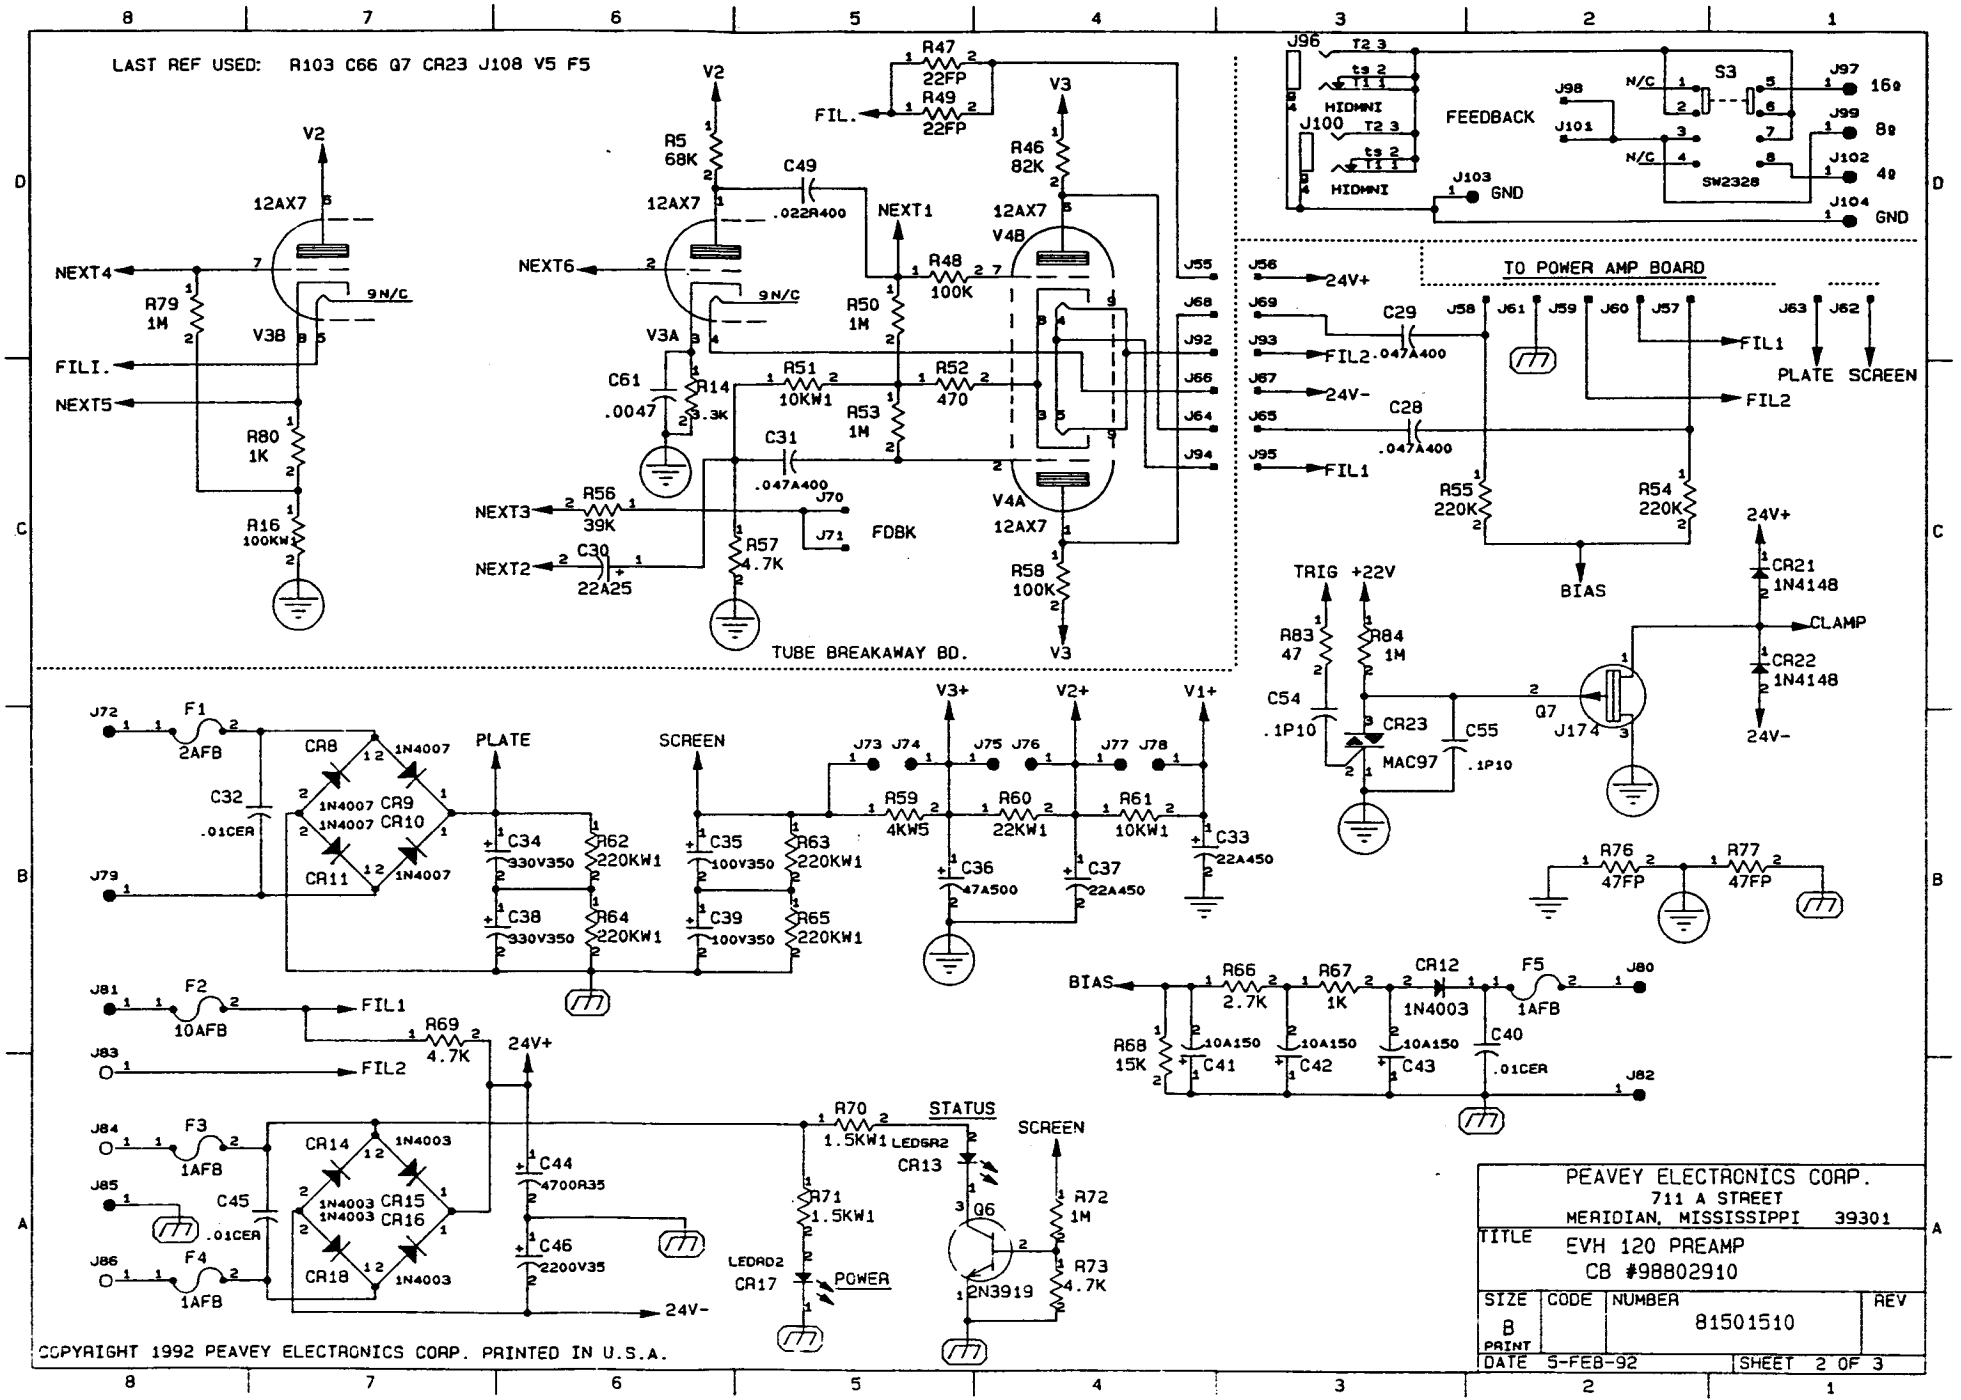

COPYRIGHT 1992 PEAVEY ELECTRONICS CORP. PRINTED IN U.S.A.

<b>PEAVEY ELECTRONICS CORP.</b> 711 A STREET MERIDIAN, MISSISSIPPI 39301			
<b>TITLE</b> WHALEN 120 PREAMP BD. CB #98802910			
<b>SIZE</b> B	<b>CODE</b>	<b>NUMBER</b> 81501510	<b>REV</b>
<b>PRINT</b> DATE 5-FEB-92	<b>SHEET</b> 1 OF 3		<b>REV</b>

LAST REF USED: R103 C66 G7 CR23 J108 V5 F5

TUBE BREAKAWAY BD.

PEAVEY ELECTRONICS CORP. 711 A STREET MERIDIAN, MISSISSIPPI 39301			
TITLE EVH 120 PREAMP CB #98802910			
SIZE B	CODE PRINT	NUMBER 81501510	REV
DATE 5-FEB-92		SHEET 2 OF 3	

PEAVEY ELECTRONICS CORP. 711 A STREET MERIDIAN, MISSISSIPPI 39301			
TITLE VHALEN 120 POWER BOARD CB#98830350			
SIZE B PRINT	CODE	NUMBER 81501510	REV
DATE 31-JAN-92	SHEET 3 OF 3		