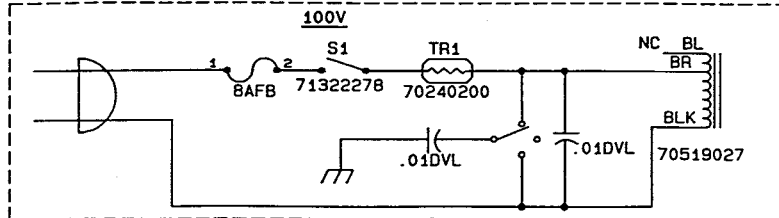

LAST REF USED: R103 C66 G7 CR23 J108 V5 F5

TUBE BREAKAWAY BD.

PEAVEY ELECTRONICS CORP. 711 A STREET MERIDIAN, MISSISSIPPI 39301			
TITLE EVH 120 PREAMP CB #98802910			
SIZE B	CODE PRINT	NUMBER 81501510	REV
DATE 5-FEB-92		SHEET 2 OF 3	