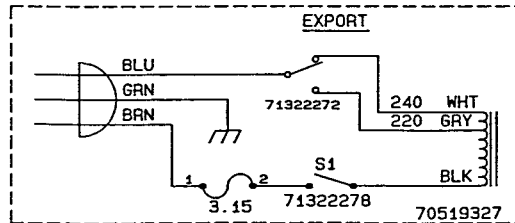

COPYRIGHT 1992 PEAVEY ELECTRONICS CORP. PRINTED IN U.S.A.

<b>PEAVEY ELECTRONICS CORP.</b> 711 A STREET MERIDIAN, MISSISSIPPI 39301			
<b>TITLE</b> WHALEN 120 PREAMP BD. CB #98802910			
<b>SIZE</b> B	<b>CODE</b>	<b>NUMBER</b> 81501510	<b>REV</b>
<b>PRINT</b> DATE 5-FEB-92	<b>SHEET</b> 1 OF 3		<b>REV</b>

LAST REF USED: R103 C66 G7 CR23 J108 V5 F5

TUBE BREAKAWAY BD.

PEAVEY ELECTRONICS CORP. 711 A STREET MERIDIAN, MISSISSIPPI 39301			
TITLE EVH 120 PREAMP CB #98802910			
SIZE B	CODE PRINT	NUMBER 81501510	REV
DATE 5-FEB-92		SHEET 2 OF 3	