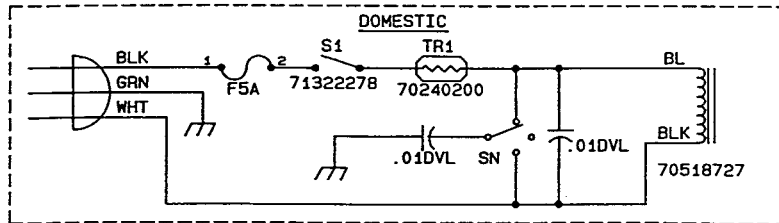

COPYRIGHT 1992 PEAVEY ELECTRONICS CORP. PRINTED IN U.S.A.

<b>PEAVEY ELECTRONICS CORP.</b> 711 A STREET MERIDIAN, MISSISSIPPI 39301			
<b>TITLE</b> WHALEN 120 PREAMP BD. CB #98802910			
<b>SIZE</b> B	<b>CODE</b>	<b>NUMBER</b> 81501510	<b>REV</b>
<b>PRINT</b> DATE 5-FEB-92	<b>SHEET</b> 1 OF 3		<b>REV</b>

LAST REF USED: R103 C66 G7 CR23 J108 V5 F5

TUBE BREAKAWAY BD.

PEAVEY ELECTRONICS CORP. 711 A STREET MERIDIAN, MISSISSIPPI 39301			
TITLE EVH 120 PREAMP CB #98802910			
SIZE B	CODE PRINT	NUMBER 81501510	REV
DATE 5-FEB-92		SHEET 2 OF 3	