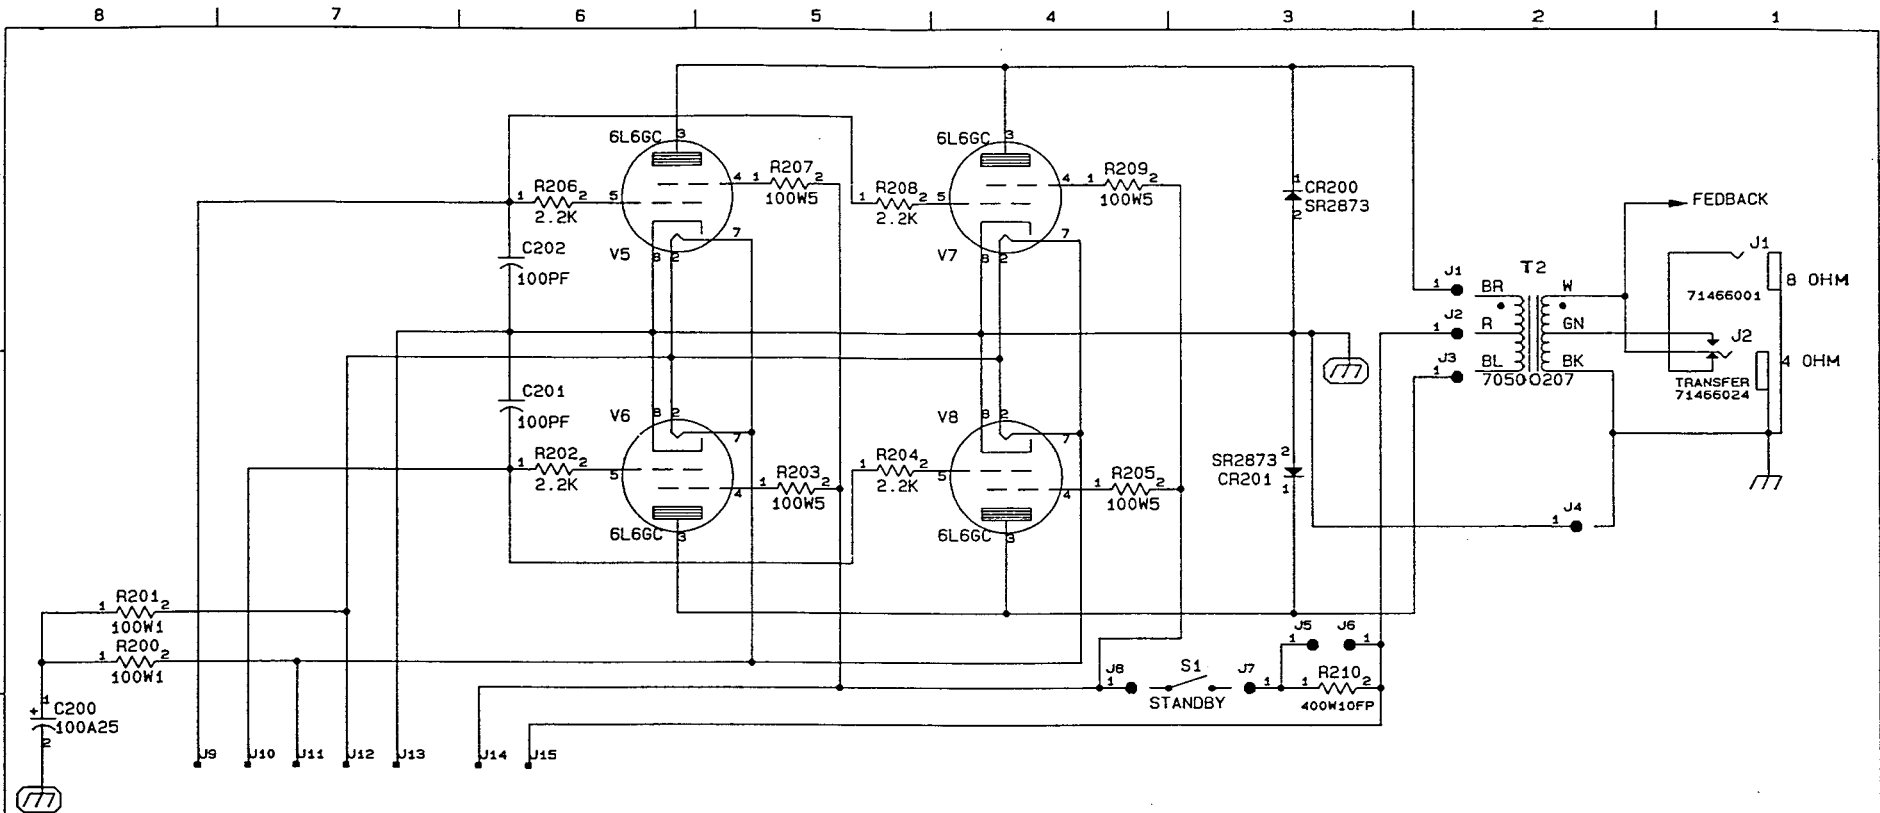

COPYRIGHT 1992 PEAVEY ELECTRONICS CORP. PRINTED IN U.S.A.

<b>PEAVEY ELECTRONICS CORP.</b> 711 A STREET MERIDIAN, MISSISSIPPI 39301			
<b>TITLE</b> WHALEN 120 PREAMP BD. CB #98802910			
<b>SIZE</b> B	<b>CODE</b>	<b>NUMBER</b> 81501510	<b>REV</b>
<b>PRINT</b> DATE 5-FEB-92	<b>SHEET</b> 1 OF 3		<b>REV</b>

LAST REF USED: R103 C66 G7 CR23 J108 V5 F5

TUBE BREAKAWAY BD.

PEAVEY ELECTRONICS CORP. 711 A STREET MERIDIAN, MISSISSIPPI 39301			
TITLE EVH 120 PREAMP CB #98802910			
SIZE B	CODE PRINT	NUMBER 81501510	REV
DATE 5-FEB-92		SHEET 2 OF 3	

PEAVEY ELECTRONICS CORP. 711 A STREET MERIDIAN, MISSISSIPPI 39301			
TITLE VHALEN 120 POWER BOARD CB#98830350			
SIZE B PRINT	CODE	NUMBER 81501510	REV
DATE 31-JAN-92	SHEET 3 OF 3		