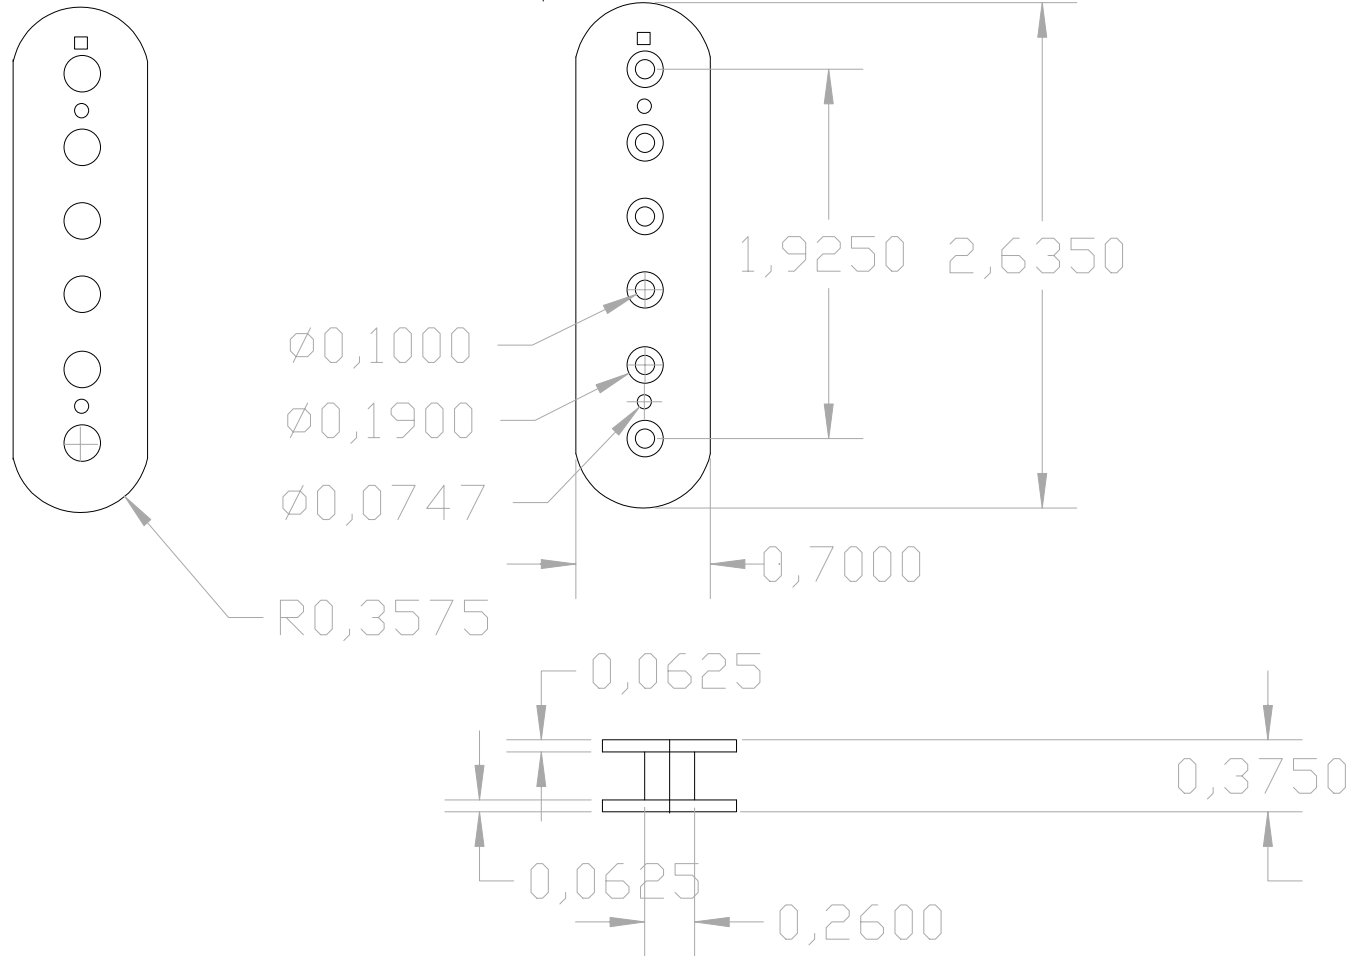

Slug side bobin

Adjustable pole
piece bobin

Adjustable pole spacer
1/8" steel

Spacer, plastic or
wood, 1/8" thick

Pole screw

Pole slug