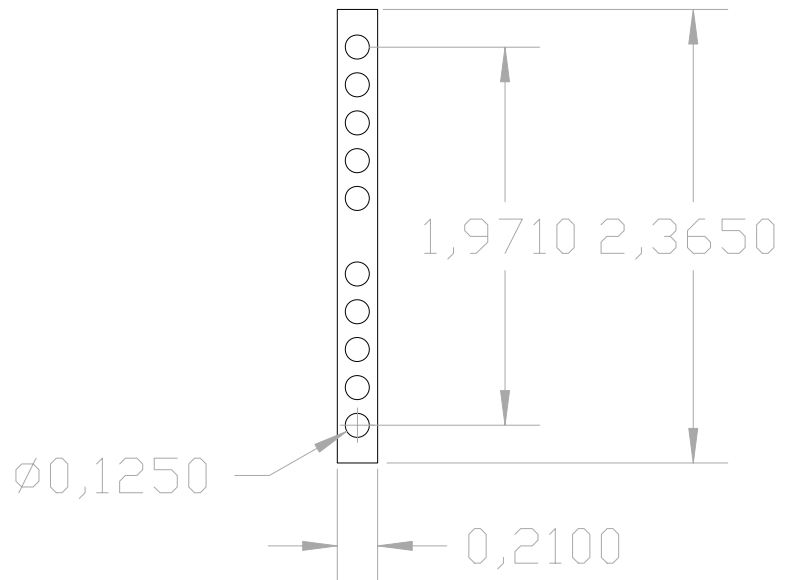

Slug side bobin

Adjustable pole
piece bobin

Adjustable pole spacer
1/8" steel

Spacer, plastic or
wood, 1/8" thick

Pole screw

Pole slug