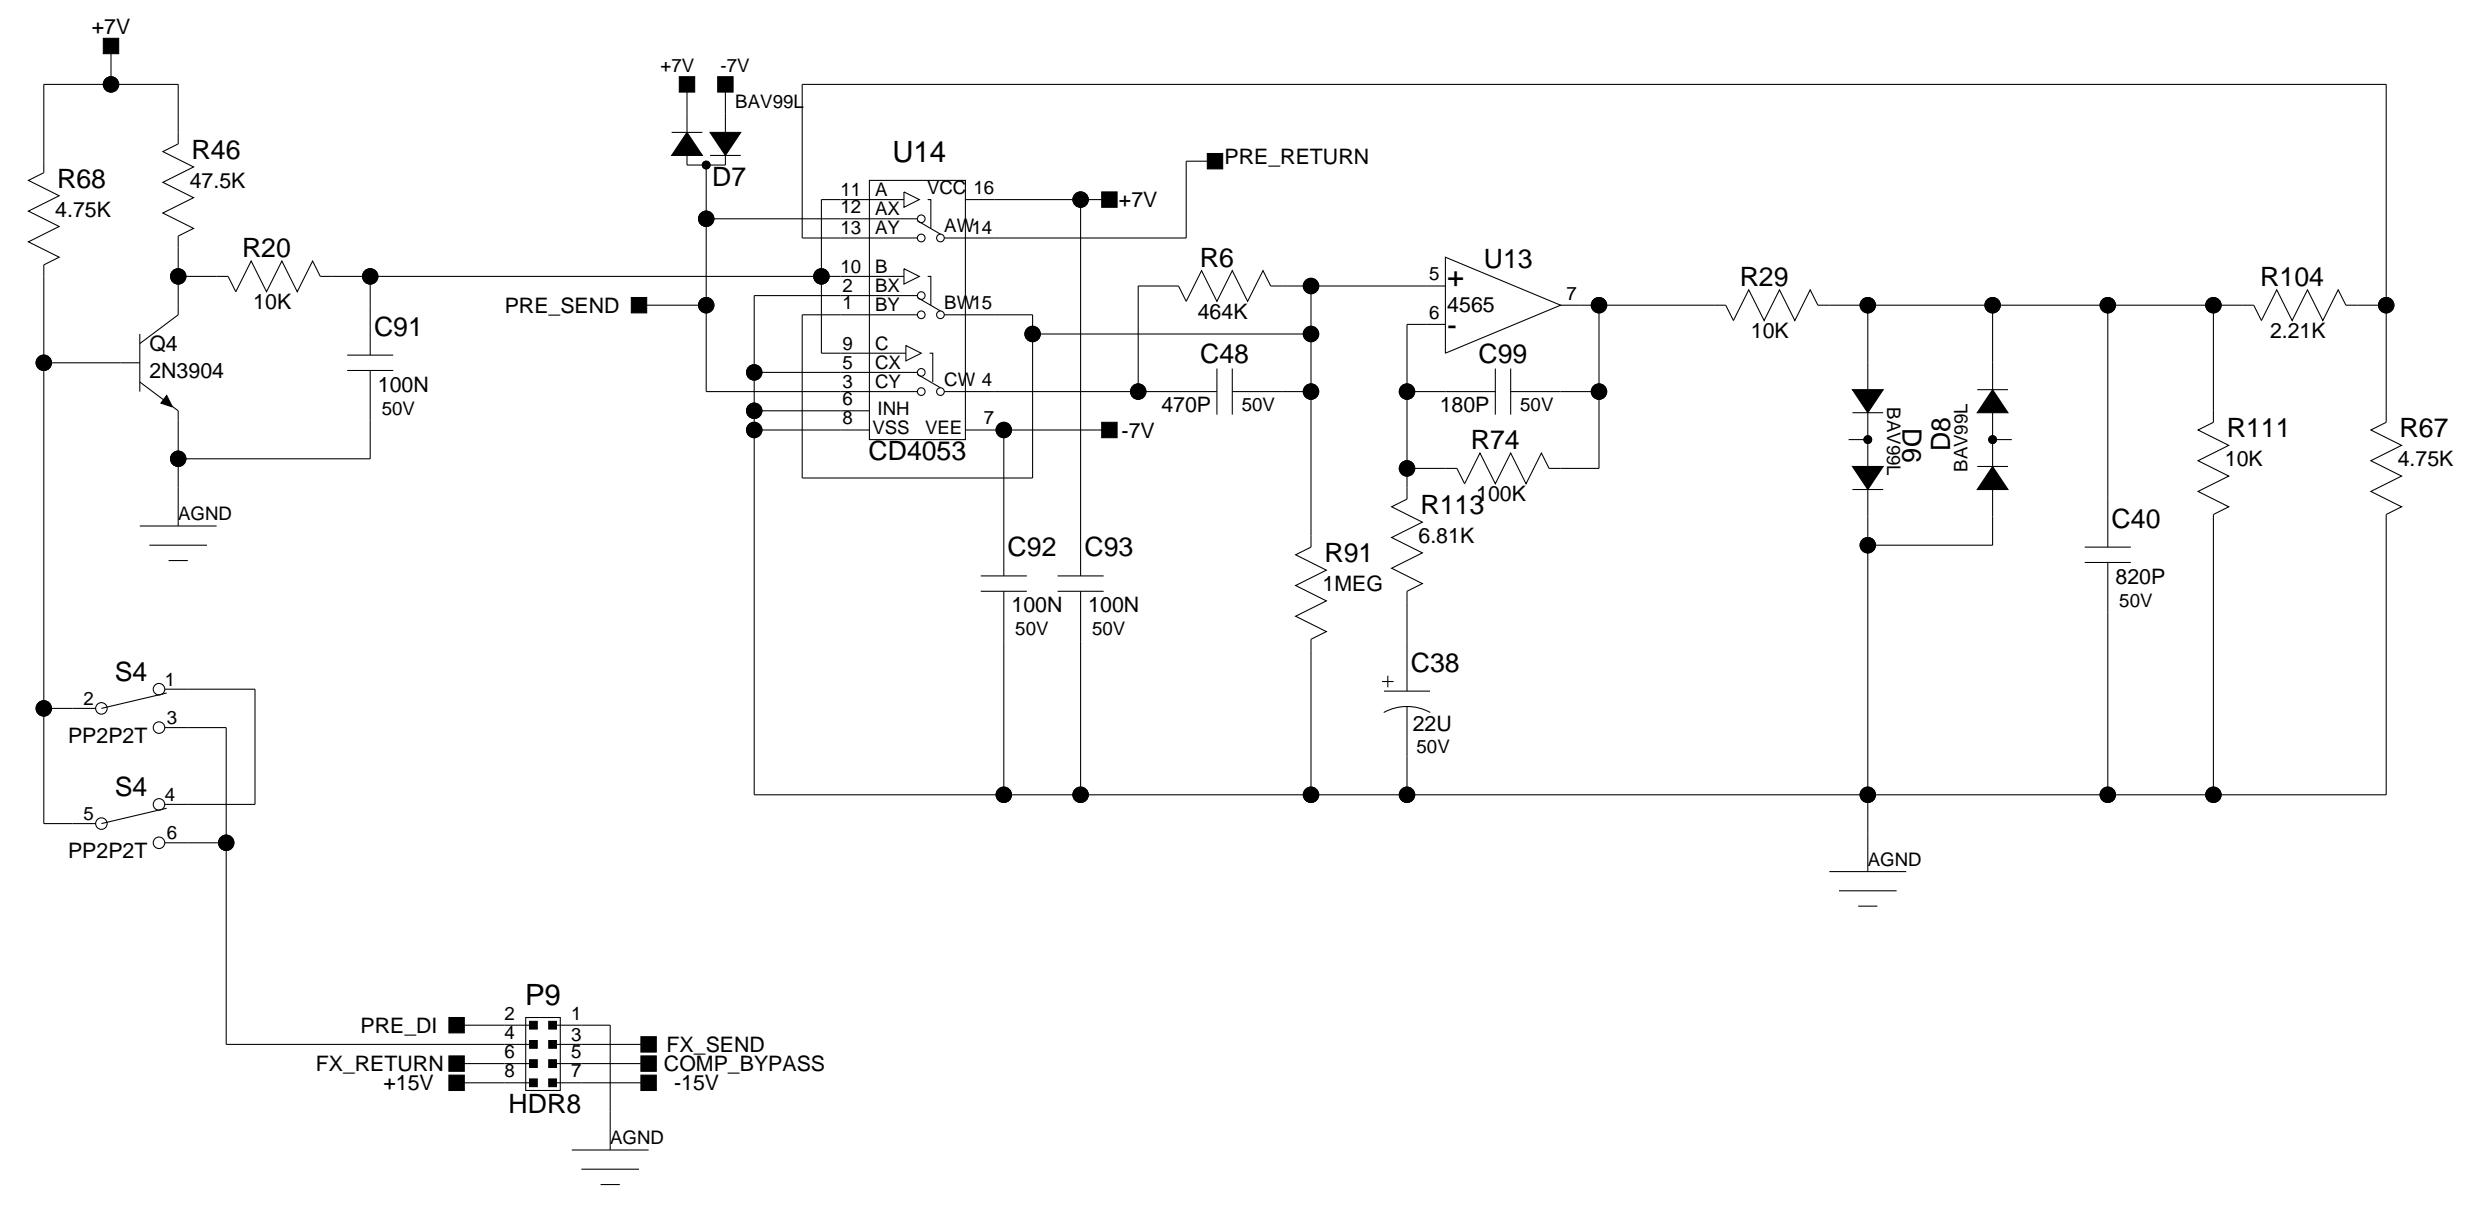

GRAPHIC EQ BOARD

Title: HEADLINER\_1000\_PRE  
 Sheet Title: TNT Preamp  
 Designed by: Bobby Baldwin  
 C Sheet 3 of 3 Date: 3-7-2014\_14:27

REAR BREAKOUT