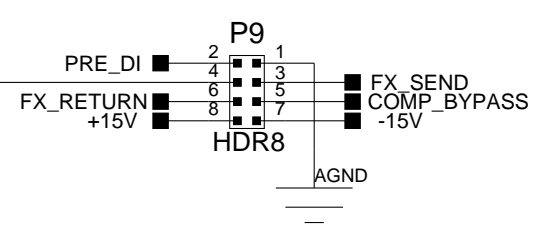

GRAPHIC EQ BOARD

Title: HEADLINER\_1000\_PRE  
 Sheet Title: TNT Preamp  
 Designed by: Bobby Baldwin  
 C Sheet 3 of 3 Date: 3-7-2014\_14:27

REAR BREAKOUT