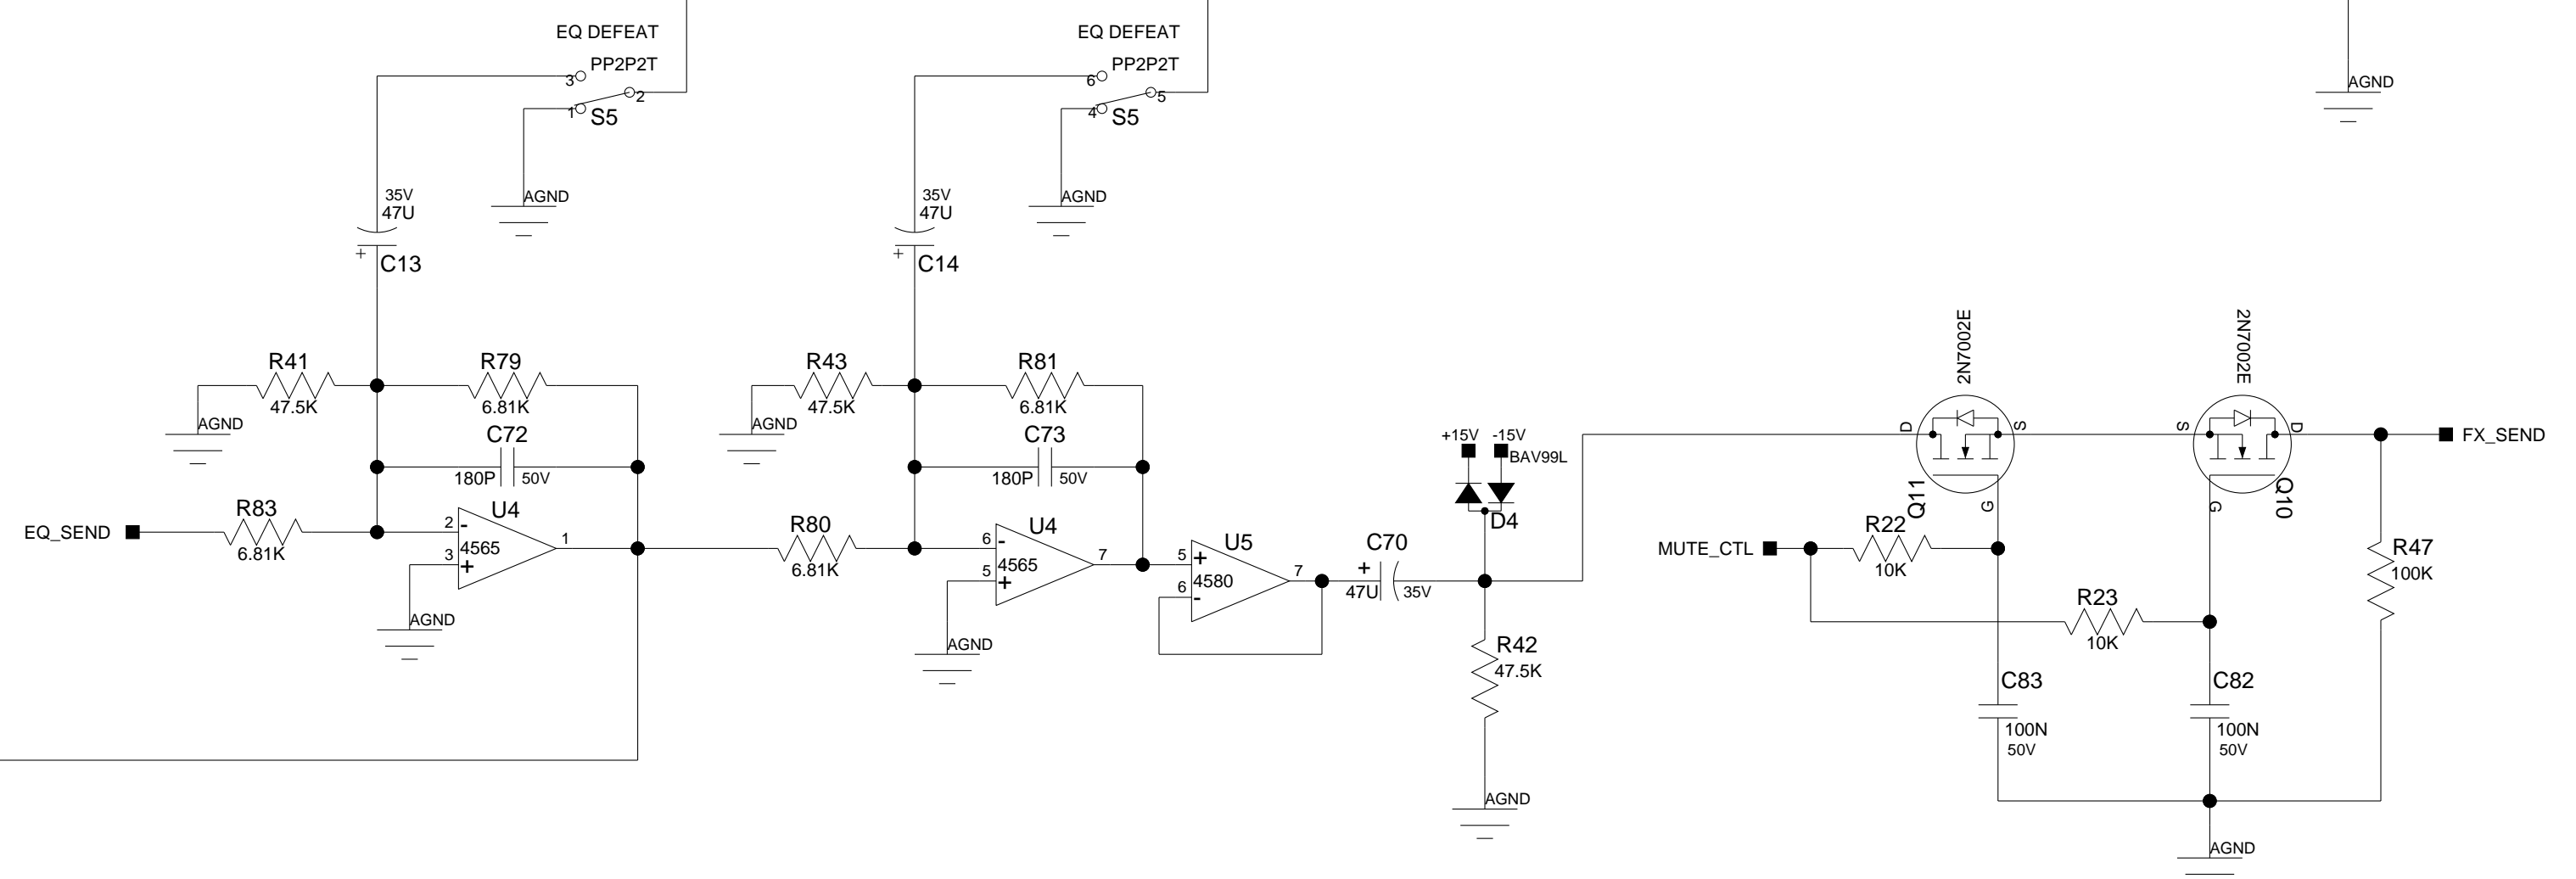

GRAPHIC EQ BOARD

Title: HEADLINER\_1000\_PRE  
 Sheet Title: TNT Preamp  
 Designed by: Bobby Baldwin  
 C Sheet 3 of 3 Date: 3-7-2014\_14:27

REAR BREAKOUT