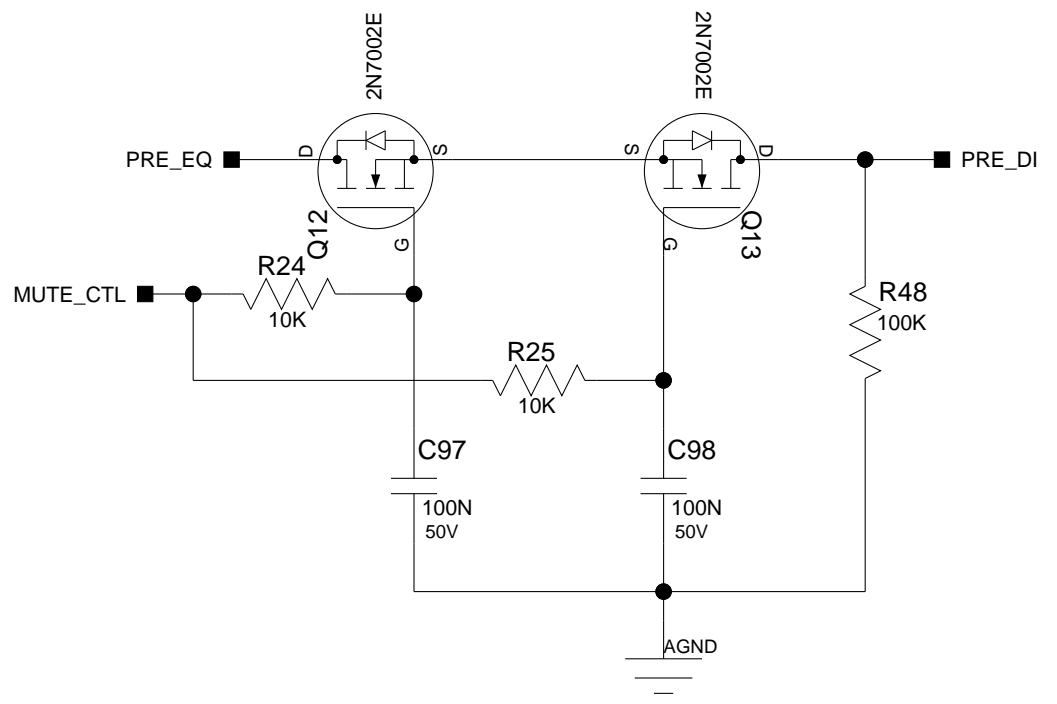

GRAPHIC EQ BOARD

Title: HEADLINER\_1000\_PRE  
 Sheet Title: TNT Preamp  
 Designed by: Bobby Baldwin  
 C Sheet 3 of 3 Date: 3-7-2014\_14:27

REAR BREAKOUT