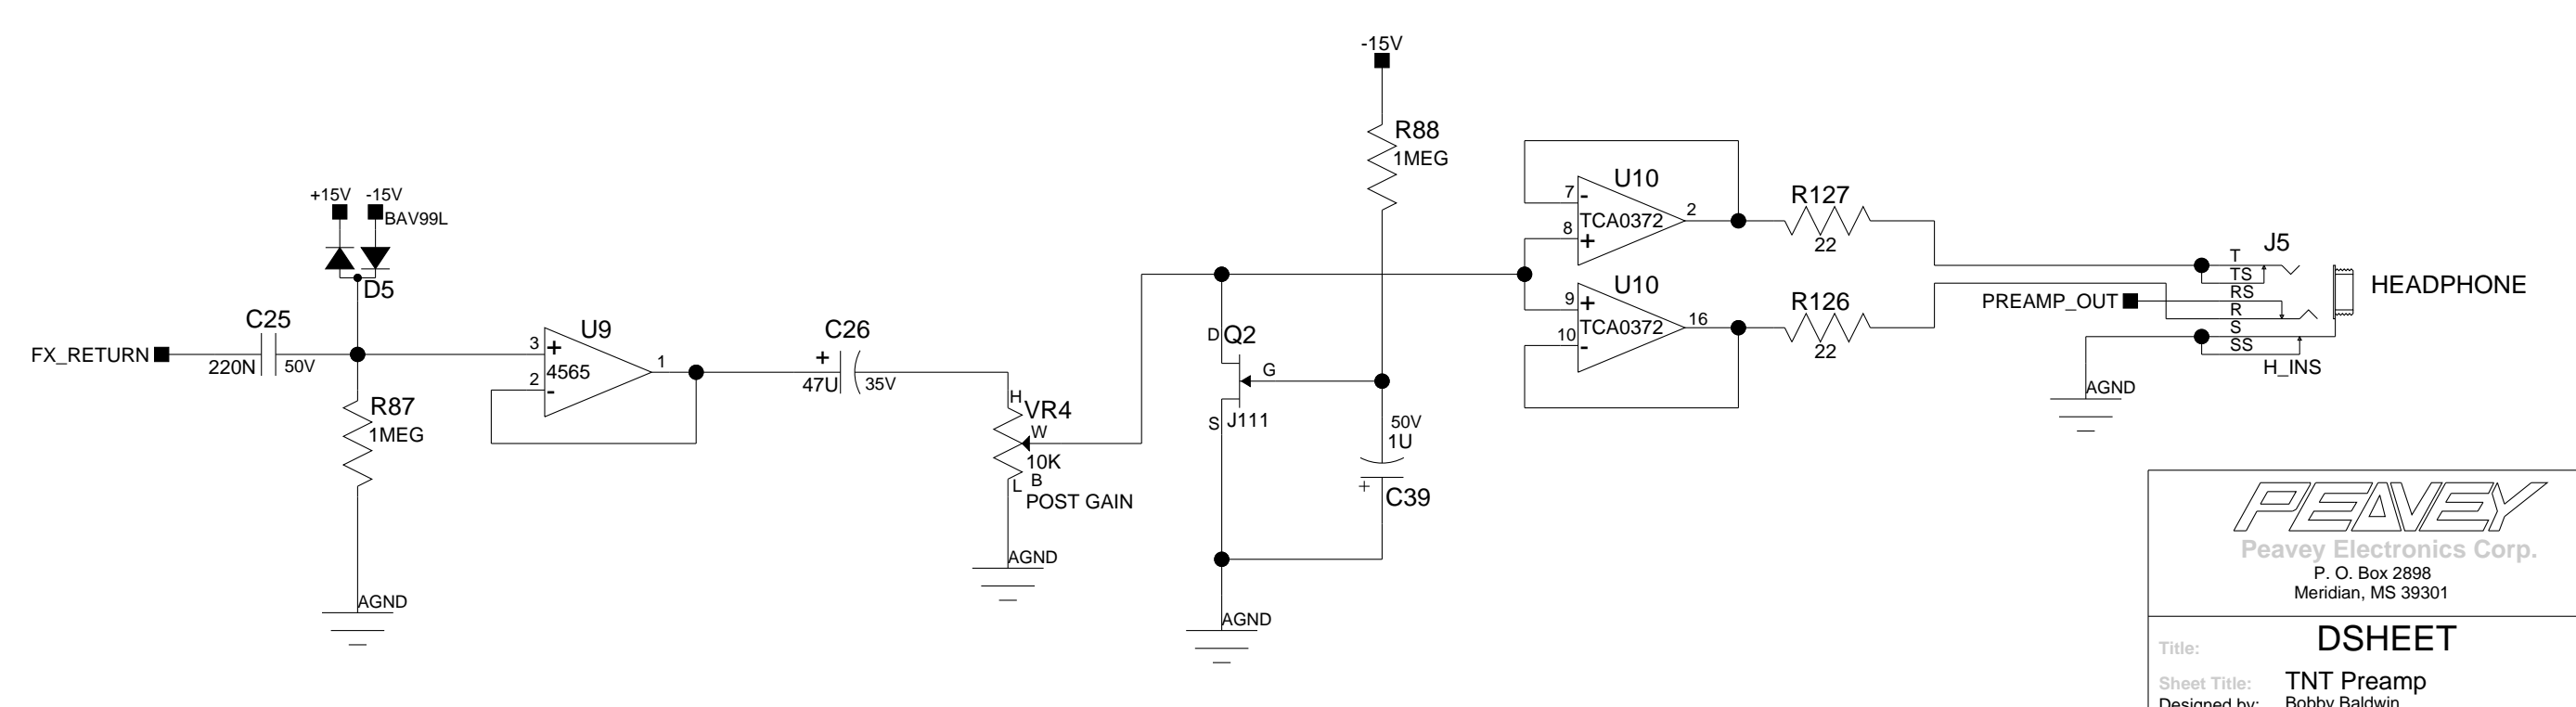

GRAPHIC EQ BOARD

Title: HEADLINER\_1000\_PRE  
 Sheet Title: TNT Preamp  
 Designed by: Bobby Baldwin  
 C Sheet 3 of 3 Date: 3-7-2014\_14:27

REAR BREAKOUT