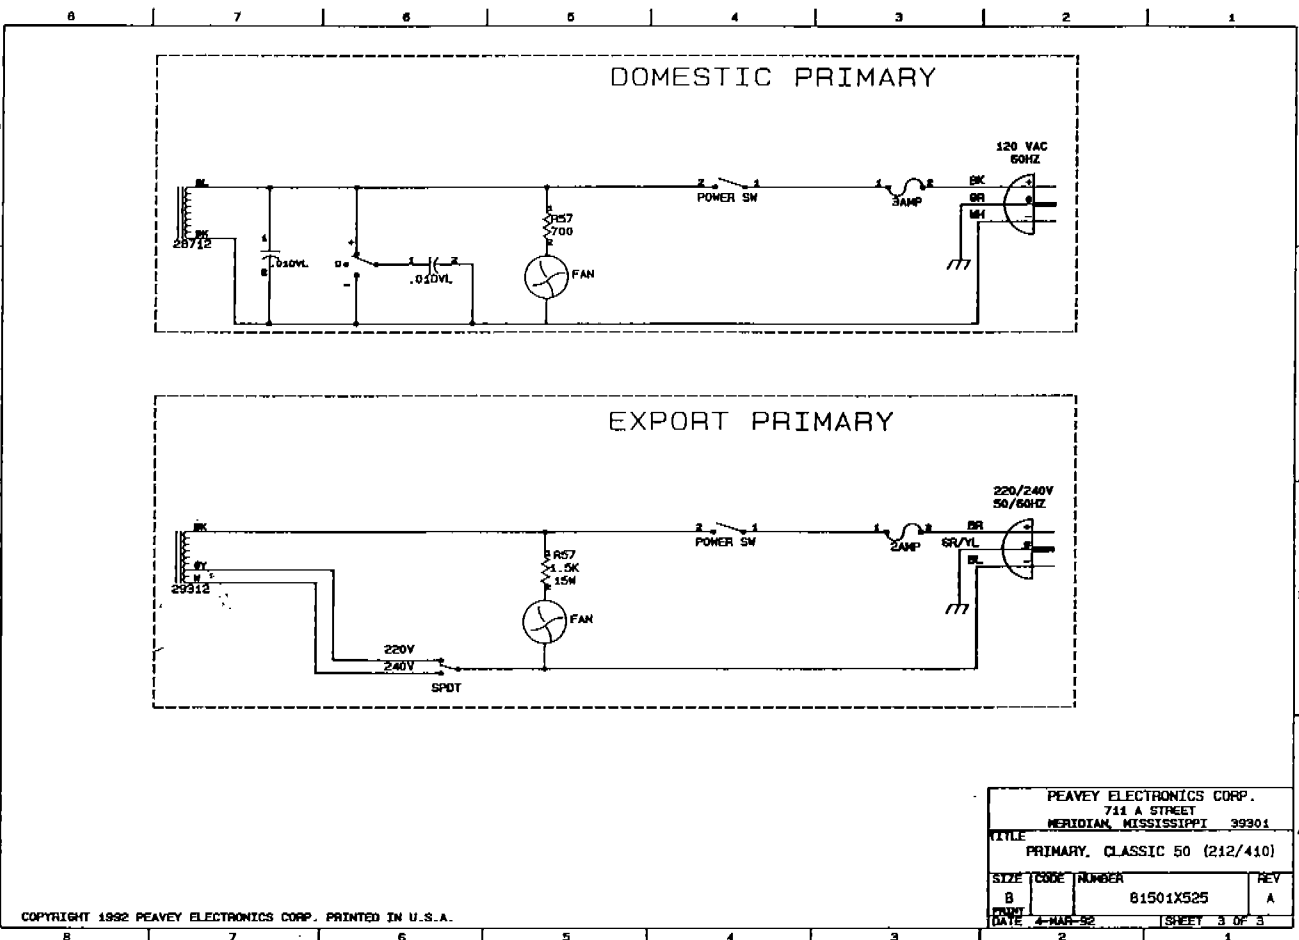

PEAVEY ELECTRONICS CORP. 711 A STREET MERIDIAN, MISSISSIPPI 39301			
TITLE PRIMARY, CLASSIC 50 (212/410)			
SIZE	CODE	NUMBER	REV
B		81501X525	A
PRINT	DATE	4-MAR-92	SHEET 3 OF 3

COPYRIGHT 1992 PEAVEY ELECTRONICS CORP. PRINTED IN U.S.A.