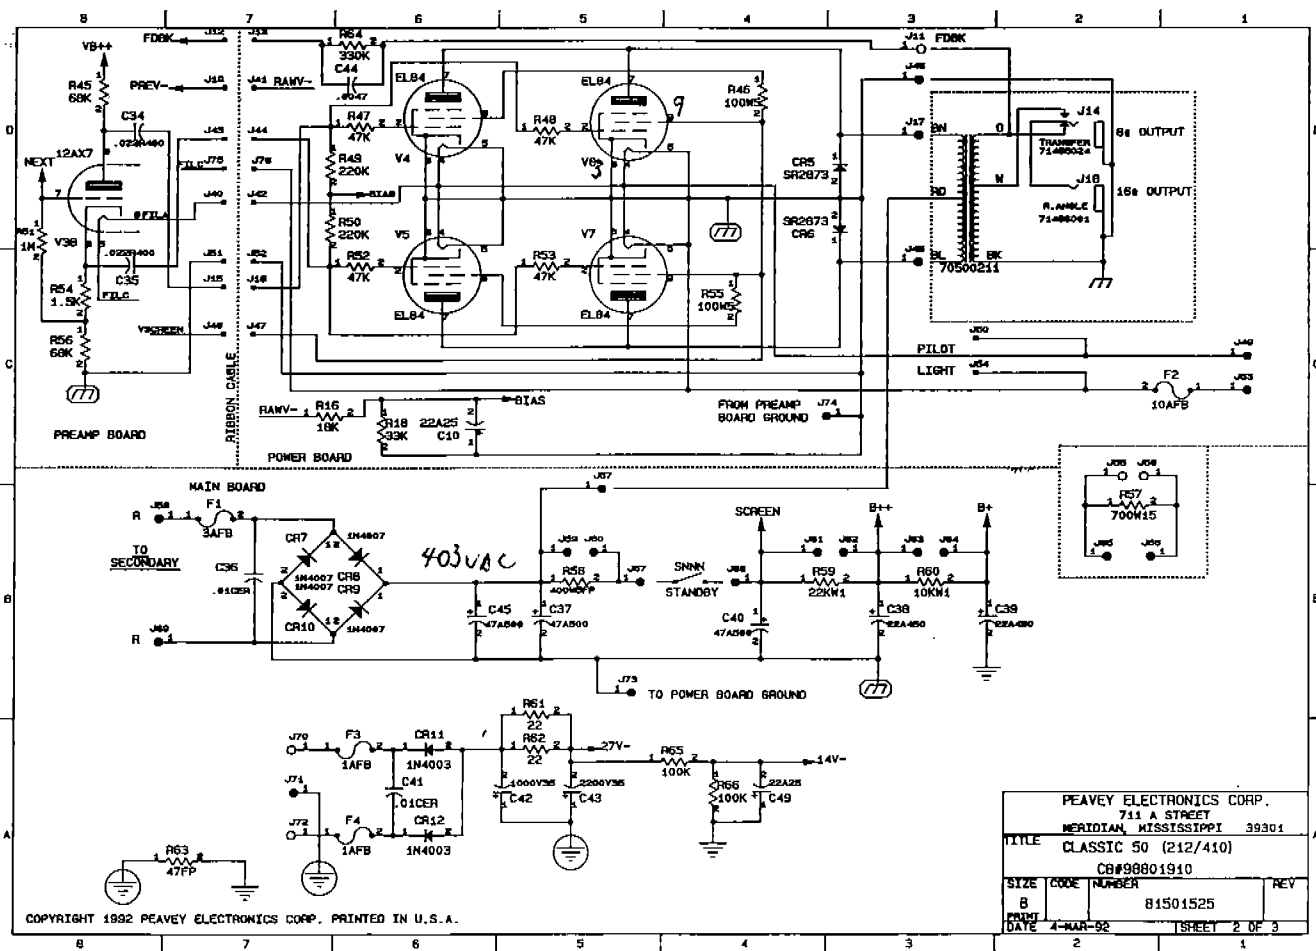

COPYRIGHT 1982 PEAVEY ELECTRONICS CORP. PRINTED IN U.S.A.

PEAVEY ELECTRONICS CORP.
 711 A STREET
 MERIDIAN, MISSISSIPPI 39301

TITLE CLASSIC 50 (212/410)

SIZE CODE NUMBER CB #98801910

PRINT B

DATE 4-MAR-82

REV

SHEET 1 OF 3

PEAVEY ELECTRONICS CORP. 711 A STREET MERIDIAN, MISSISSIPPI 39301			
TITLE PRIMARY, CLASSIC 50 (212/410)			
SIZE	CODE	NUMBER	REV
B		81501X525	A
PRINT	DATE	4-MAR-92	SHEET 3 OF 3

COPYRIGHT 1992 PEAVEY ELECTRONICS CORP. PRINTED IN U.S.A.