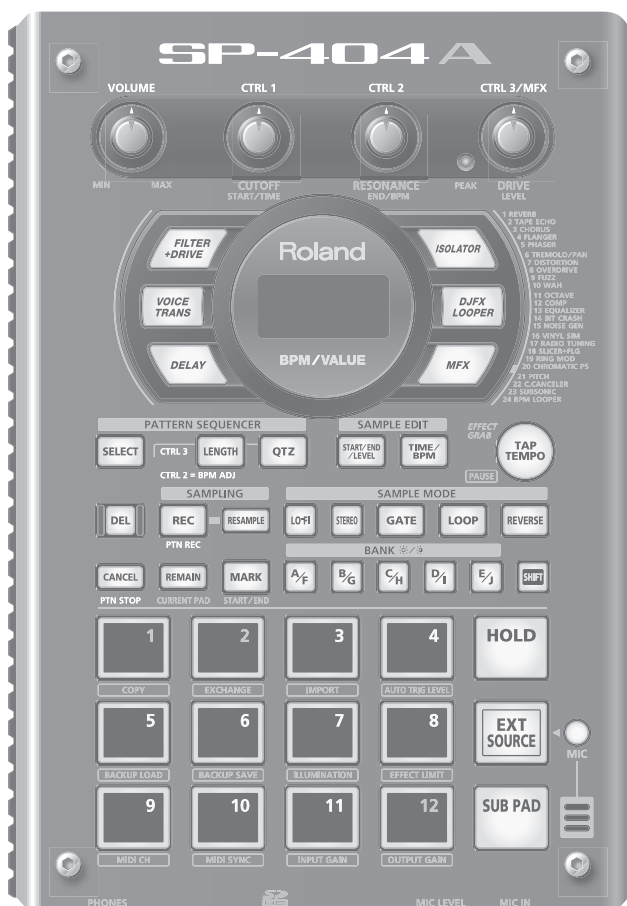

# SP-404A

# SERVICE NOTES

*Issued by RJA*

SP-404A is different from SP-404SX in the following table.

Refer to the SP-404SX service notes for other contents.

| SP-404SX   |                |             | SP-404A    |                |               |
|------------|----------------|-------------|------------|----------------|---------------|
| Part Code  | Part Name      | Description | Part Code  | Part Name      | Description   |
| 5100006876 | TOP PANEL      |             | 5100058477 | TOP PANEL      |               |
| 5100006877 | REAR PANEL     |             | 5100058480 | REAR PANEL     |               |
| 5100006879 | RUBBER SW PAD  |             | 5100058481 | RUBBER SW PAD  |               |
| 5100008948 | OWNER'S MANUAL | ENGLISH     | 5100058532 | OWNER'S MANUAL | MULTILANGUAGE |