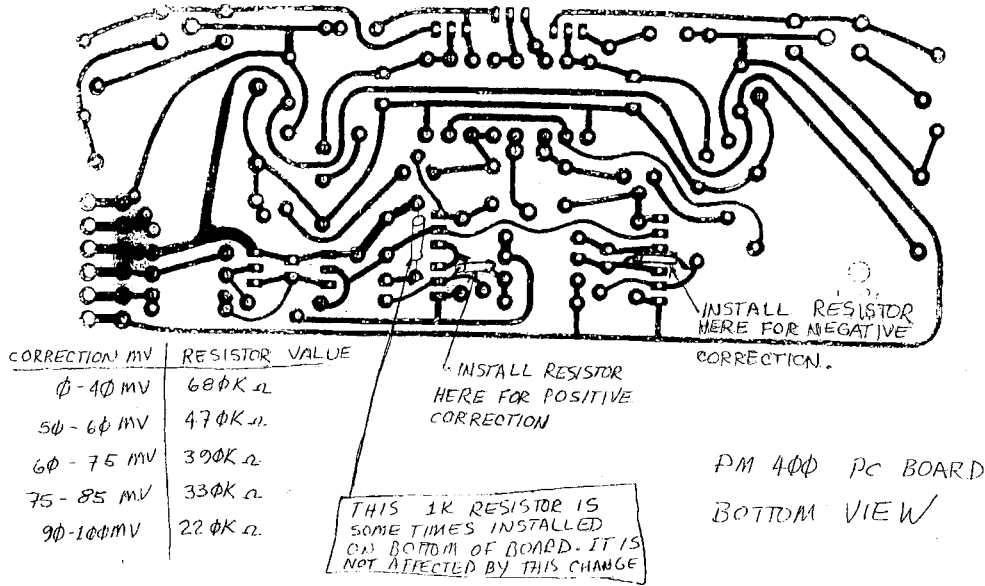

Eden Div of Music

763 675 1890

WT 300

Eden Div of US Music

WT-300

original

w/ capacitor voltage upgrade

BASS
GUITAR
PREAMP
2-19-93
Eden
WT-300

FIGURE 3

JUN 26 03 12:21P

EDEN FACTORY

7636756704

P. 4

Eden Div of US Music

REVISIONS				
ZONE	REV	DESCRIPTION	DATE	APPROVED

WT-300		EDEN Electronics		
WT-400		WT-PS1A		
SIZE	FSOM NO.	DWG NO.	FILE	REV
B	03/04/94		WT-PSSC3	
SCALE NONE		R.S.	SHEET	