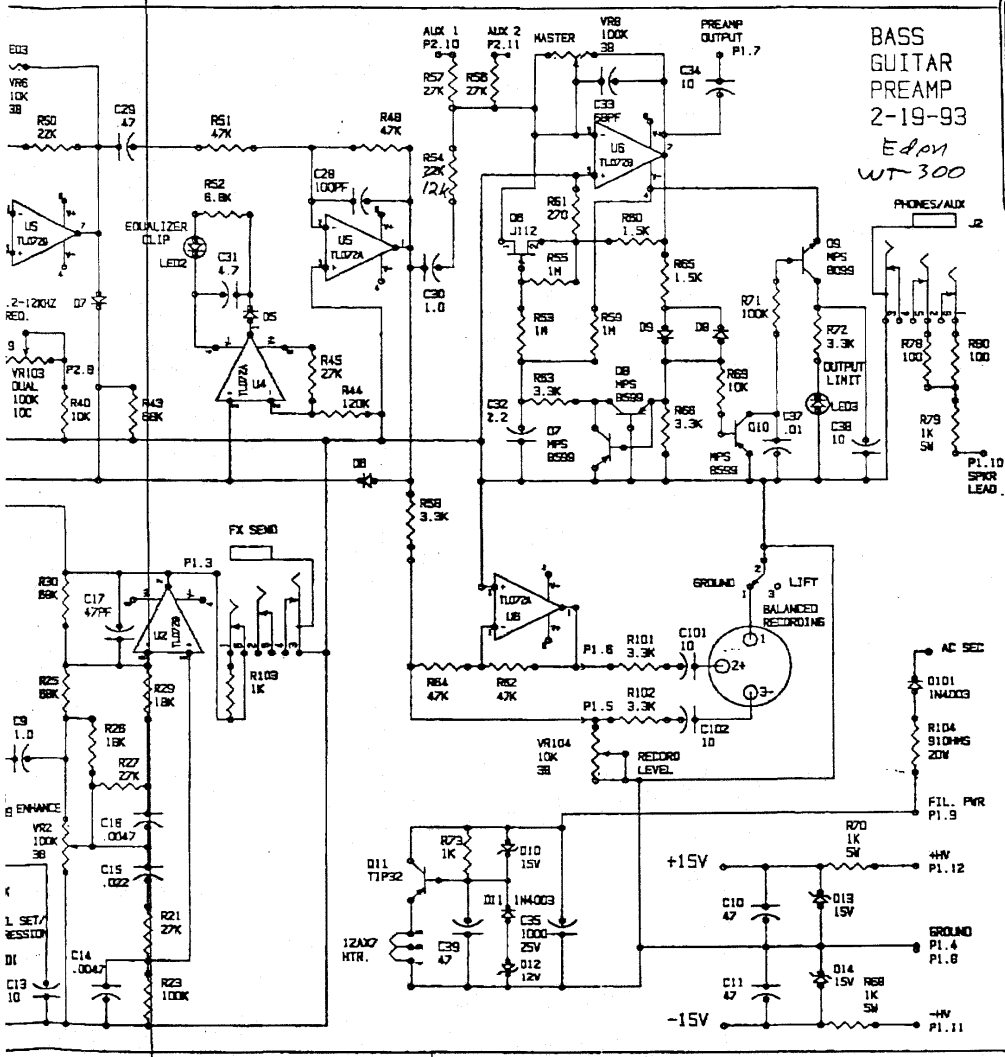

Eden Div of Music

763 675 1890

WT 300

Eden Div of US Music

WT-300

original

w/ capacitor voltage upgrade

BASS
GUITAR
PREAMP
2-19-93
Eden
WT-300

FIGURE 3

JUN 26 03 12:21P

EDEN FACTORY

7636756704

P. 4

Eden Div of US Music

REVISIONS				
ZONE	REV	DESCRIPTION	DATE	APPROVED

WT-300		EDEN Electronics		
WT-400		WT-PS1A		
SIZE	FSOM NO.	DWG NO.	FILE	REV
B	03/04/94		WT-PSSC3	
SCALE NONE		R.S.	SHEET	