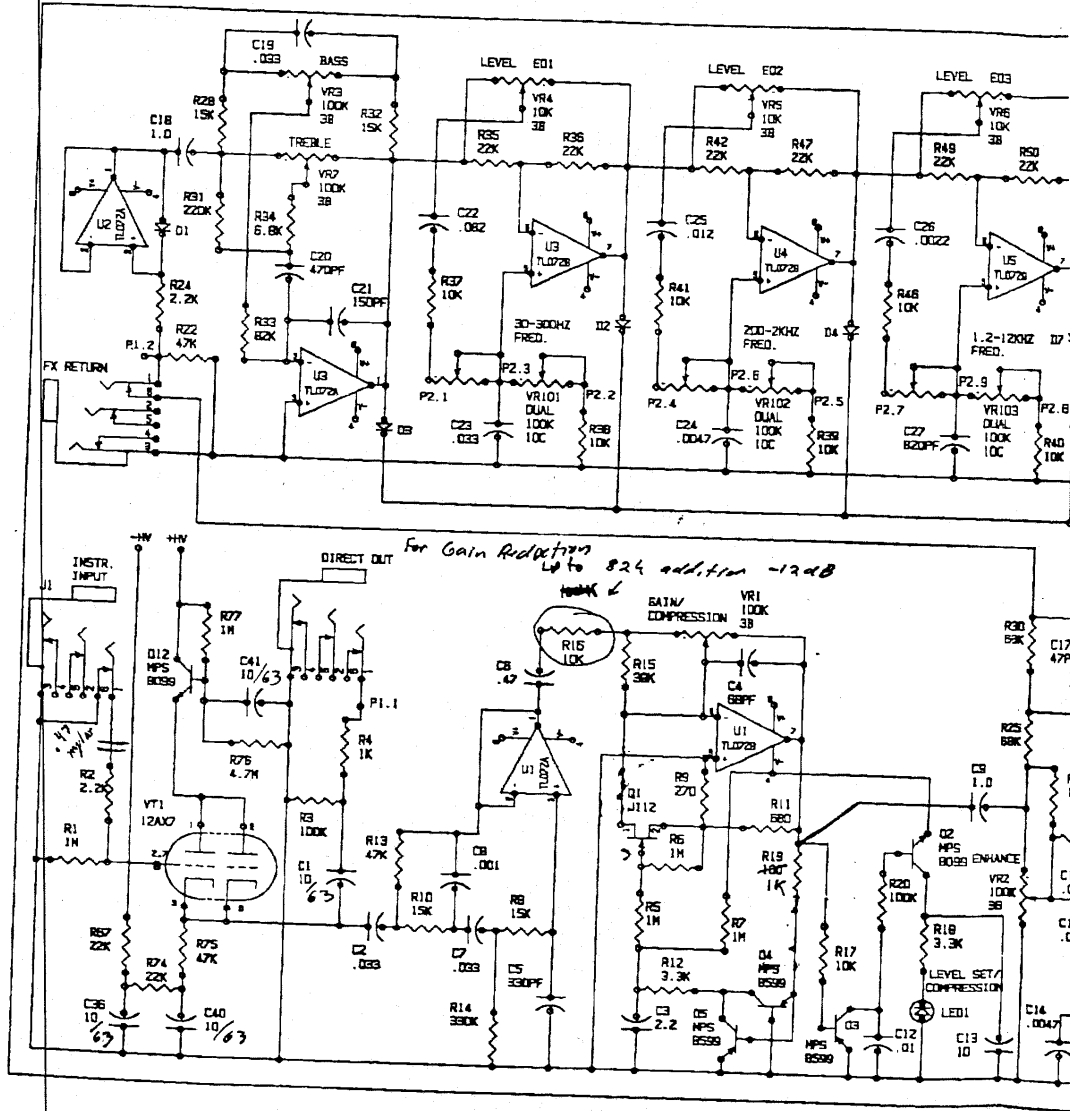

Eden Div of Music

763 675 1890

WT 300

Eden Div of US Music

WT-300

original

w/ capacitor voltage upgrade

BASS
GUITAR
PREAMP
2-19-93
Eden
WT-300

FIGURE 3

JUN 26 03 12:21P

EDEN FACTORY

7636756704

P. 4

Eden Div of US Music

REVISIONS				
ZONE	REV	DESCRIPTION	DATE	APPROVED

WT-300		EDEN Electronics		
WT-400		WT-PS1A		
SIZE	FSOM NO.	DWG NO.	FILE	REV
B	03/04/94		WT-PSSC3	
SCALE NONE		R.S.	SHEET	