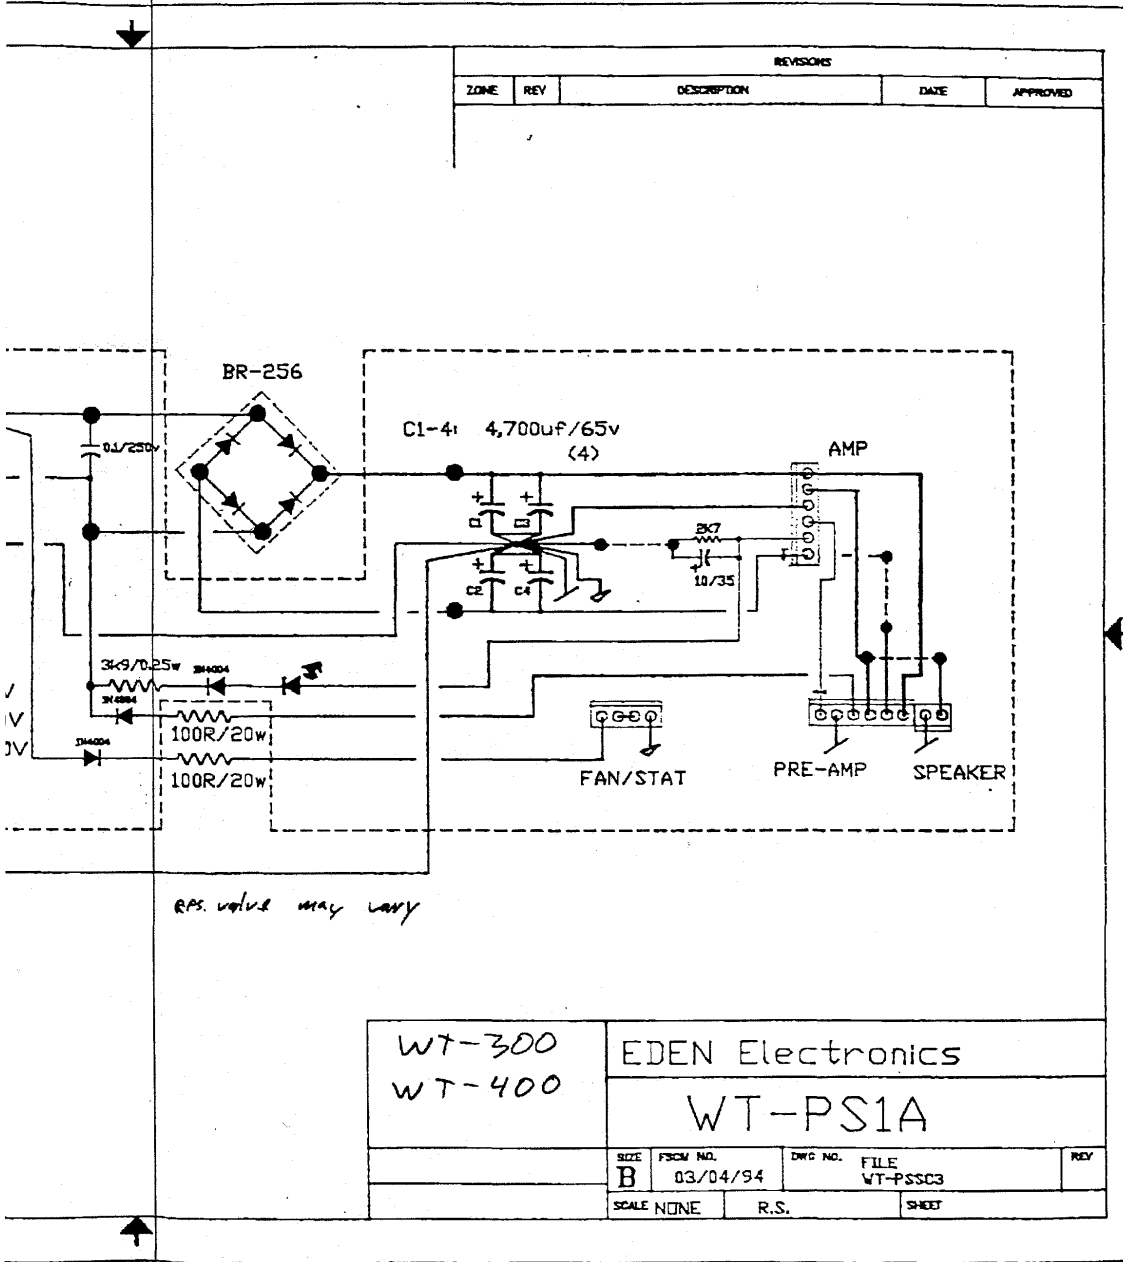

FIGURE 3

JUN 26 03 12:21P

EDEN FACTORY

7636756704

P. 4

Eden Div of US Music

REVISIONS				
ZONE	REV	DESCRIPTION	DATE	APPROVED

WT-300		EDEN Electronics		
WT-400		WT-PS1A		
SIZE	FSOM NO.	DWG NO.	FILE	REV
B	03/04/94		WT-PSSC3	
SCALE NONE		R.S.	SHEET	